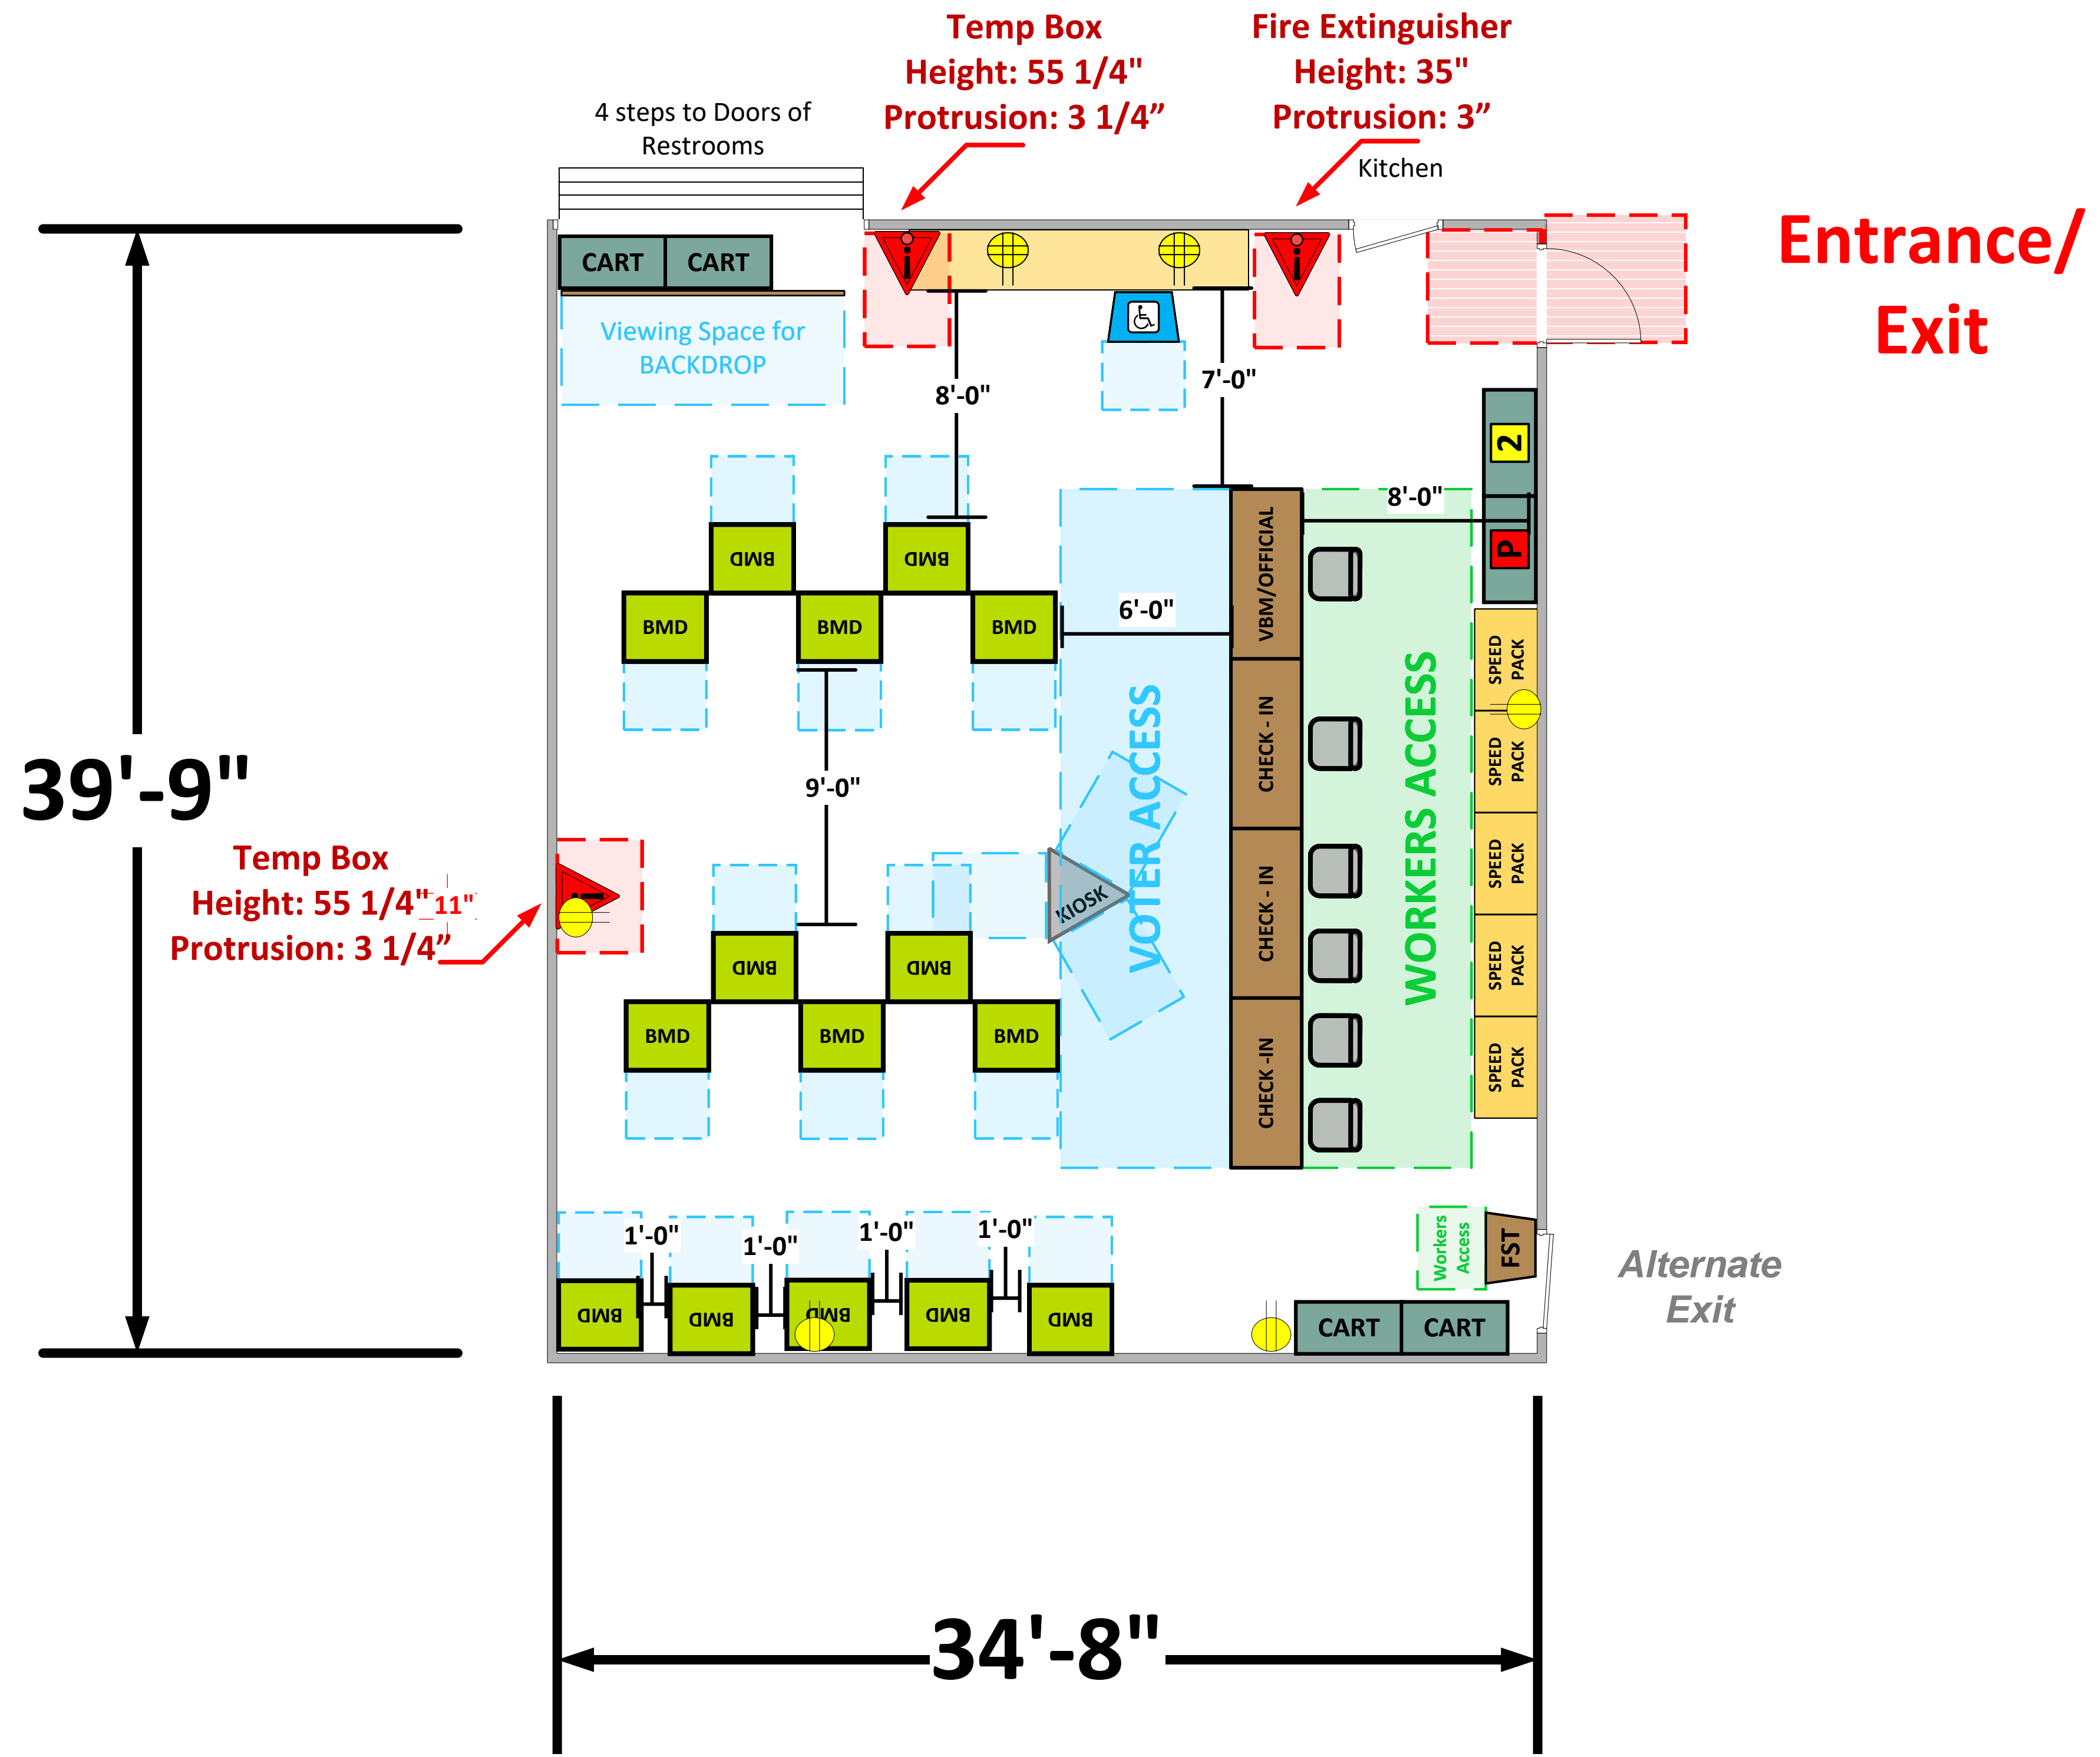

Auditorium (1,313 Sq. Ft.)

Per Nicole Gonzalez, over phone call,
everything can be moved out if
needed.

LEGEND

Room Size	Dimension: 34'4"x39'7"	Sq. Ft: 1,313
Number of BMDs	15	
POWER OUTLET		
PROTRUDING OBJECT		
Do Not Block Area		

VCID 20118
Griffith Park Visitor Center

Each chair at a CHECK-IN station equals one ePollbook

Equipment By: Ryan Rivas	Date: 01/24/24
Skeleton Drawn By: Anthony Gonzalez	Date: 12/22/2023
Scale: 1/4" inches = 1' Ft.	