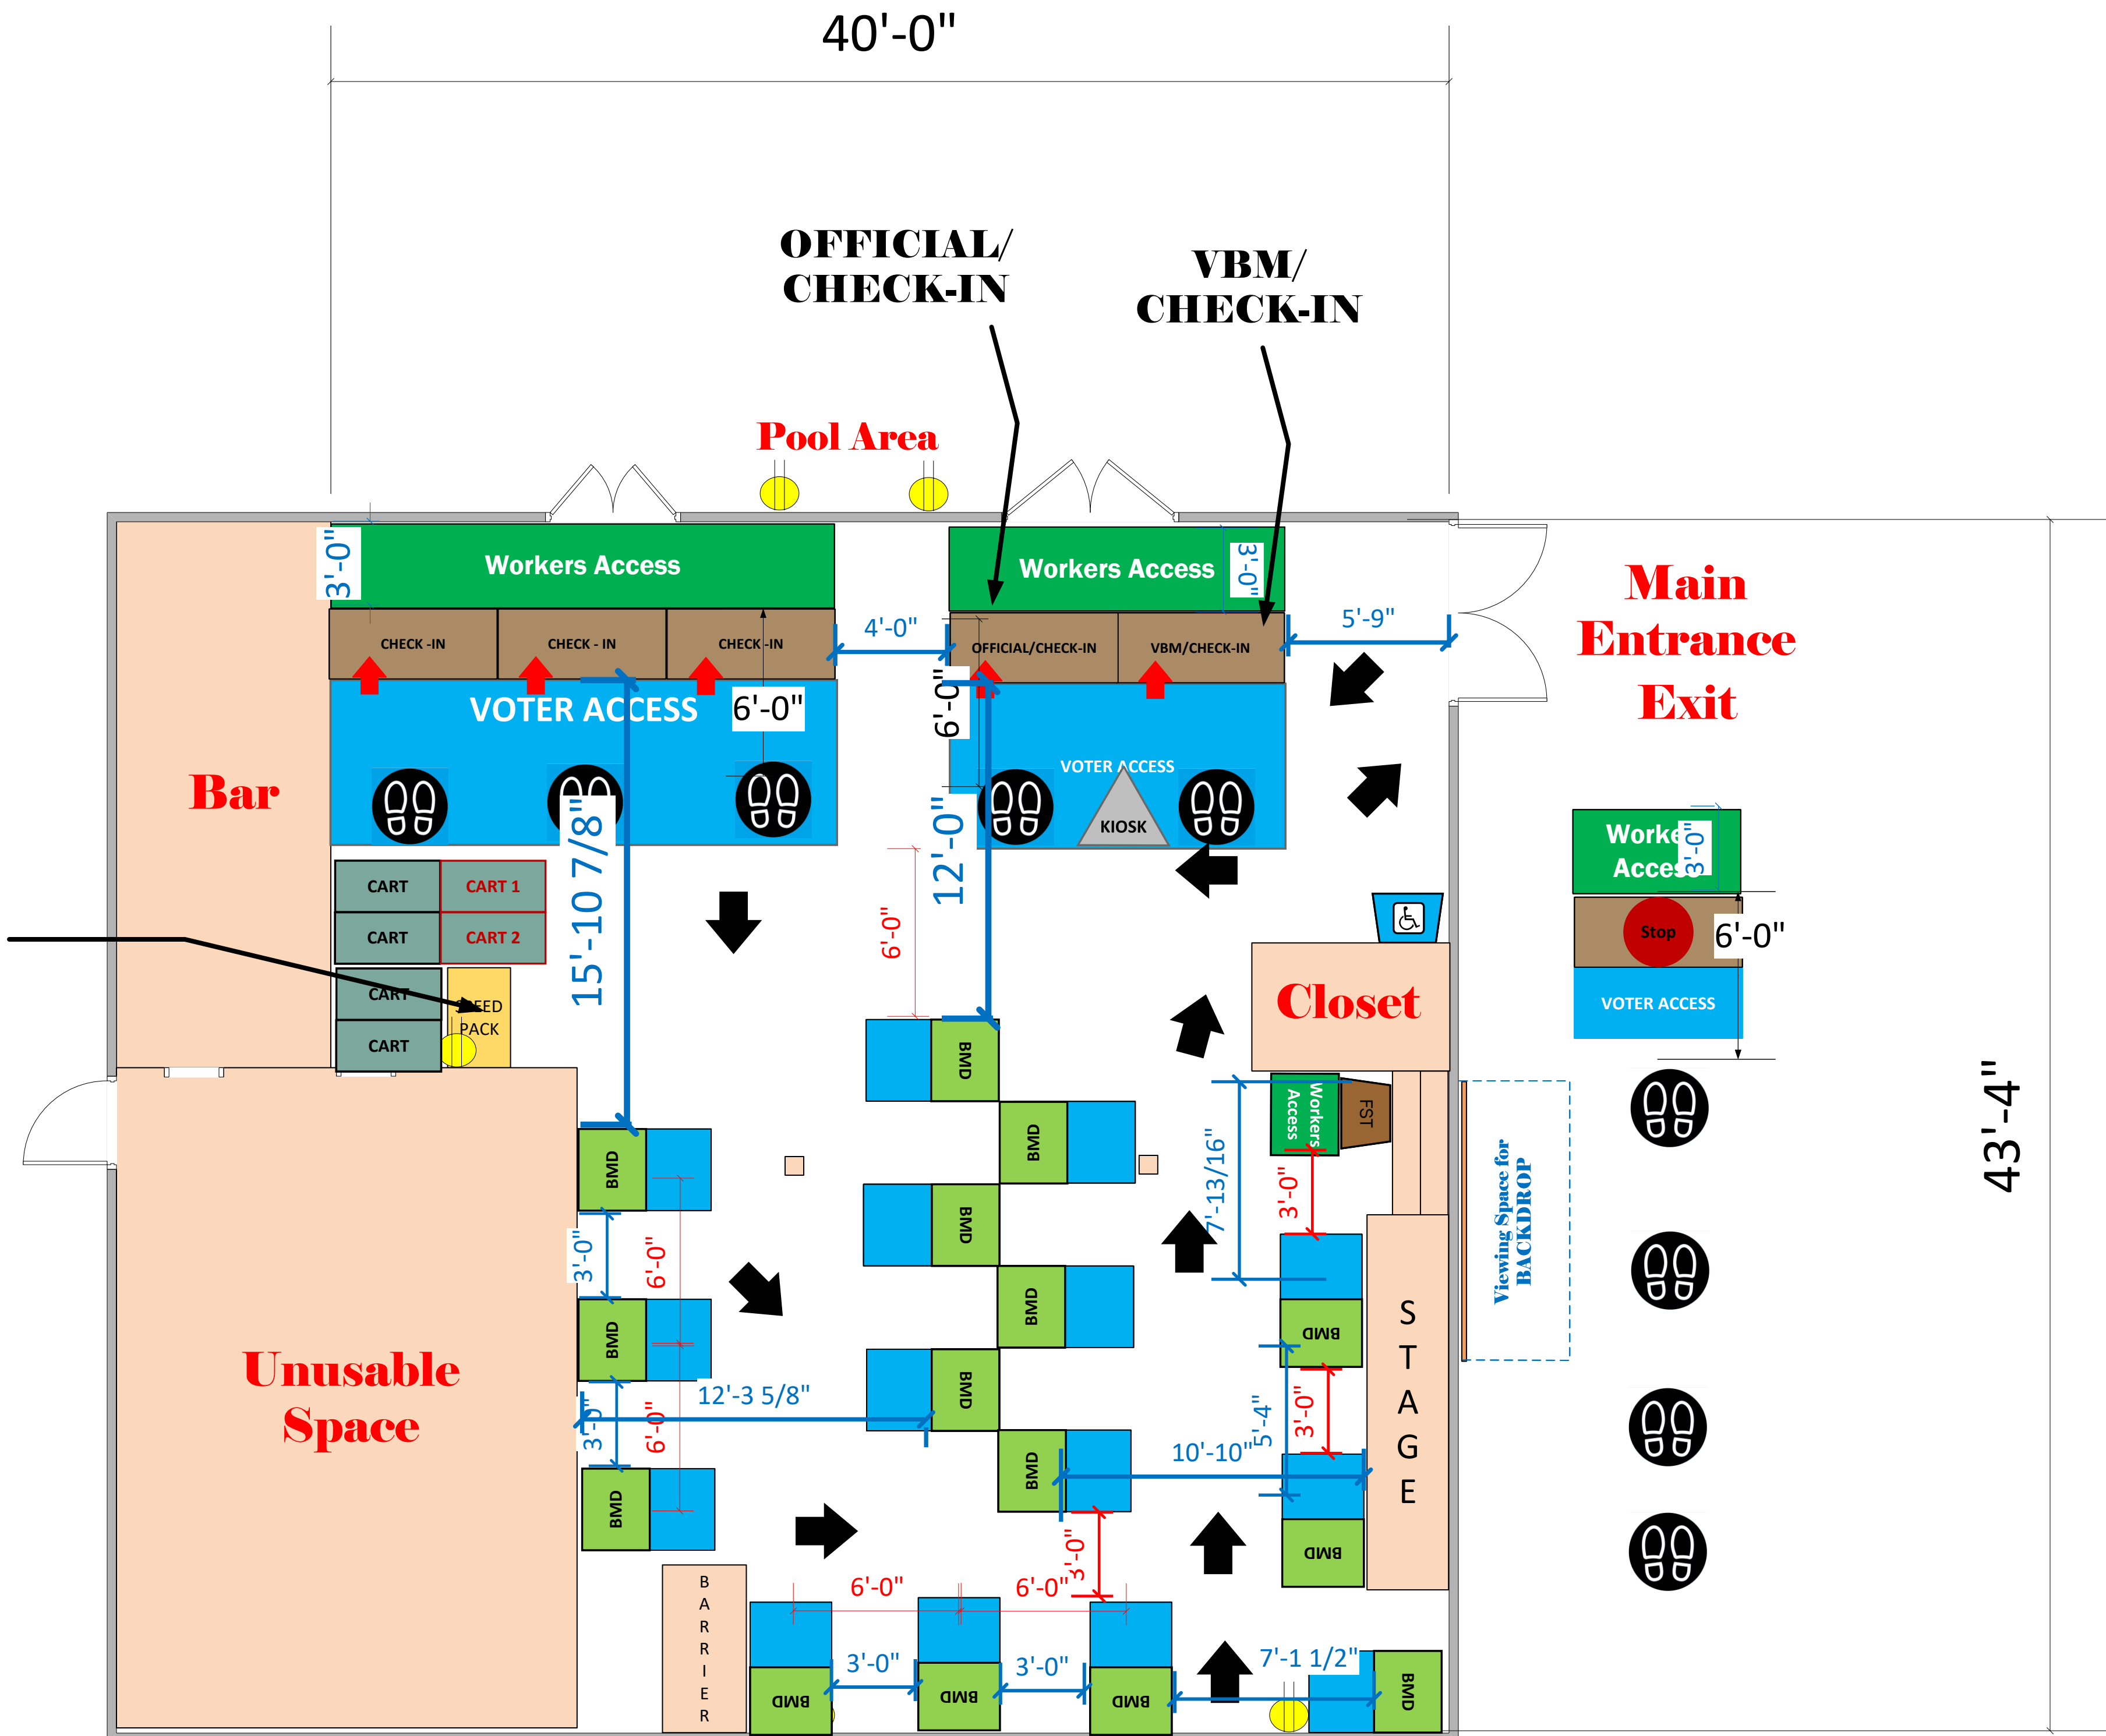

Club House (1373 Sq Ft)

LEGEND

Room Size	Dimension: 23x28	Sq. Ft.: 1373 Approximate
EPB	Primary:	Secondary:
BMD	Total: 15	Actual: 15
Circuits	Total:	Usable:
Floor Decals		
BALLOT MARKING DEVICE		
CHECK IN TABLE		
BMD CART		
BACKDROP		
KIOSK		
POWER OUTLET		
PROTRUDING OBJECT		
ROUTER		
POWER CORDS		

Speed Pack x 5 Stacked

20128 Lakewood Garden
Civic Association

SCALE	1:48
DRAWN BY	Ryan Rivas