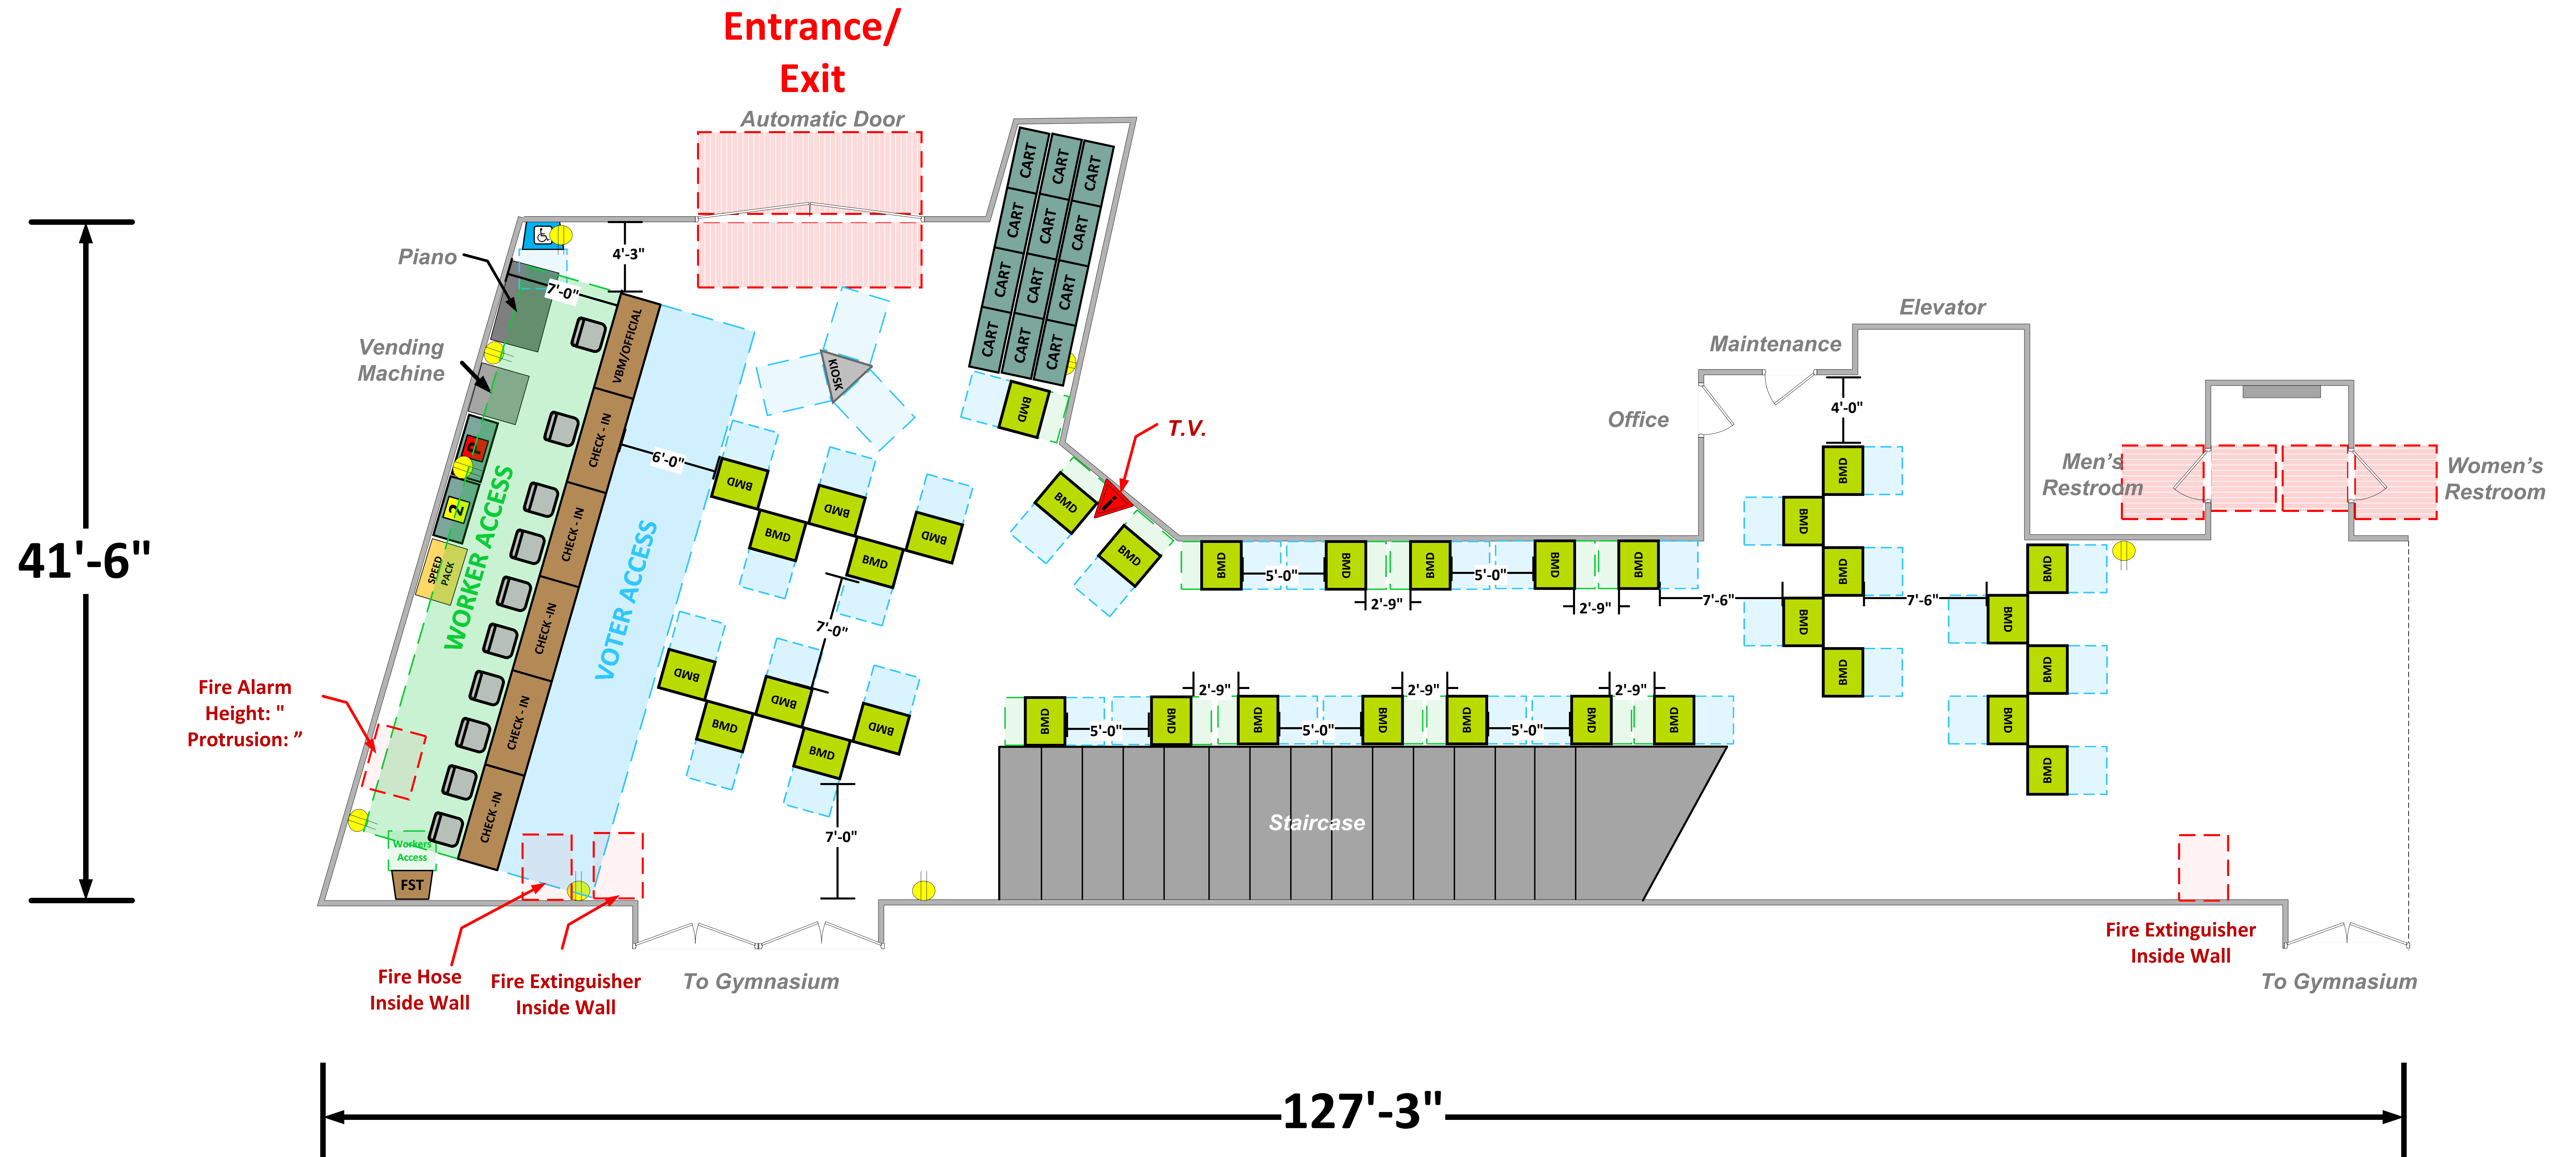

Health Fitness Athletic Center Atrium (2880 Usable Sq. Ft.)

LEGEND

Room Size	Dimension: 41'6" X 127'3"	Sq. Ft.: 2880
Number of BMDs	35	
POWER OUTLET		
PROTRUDING OBJECT		
Do Not Block Area		

TITLE
VCID 20197
Los Angeles Mission College East

Each chair at a CHECK-IN station equals one ePollbook

Equipment By:	Date:
Dustin Fuller	04/29/2026
Skeleton Drawn By:	Date:
Dustin Fuller	04/29/2026
Scale:	
1/4" inches = 1' Ft.	