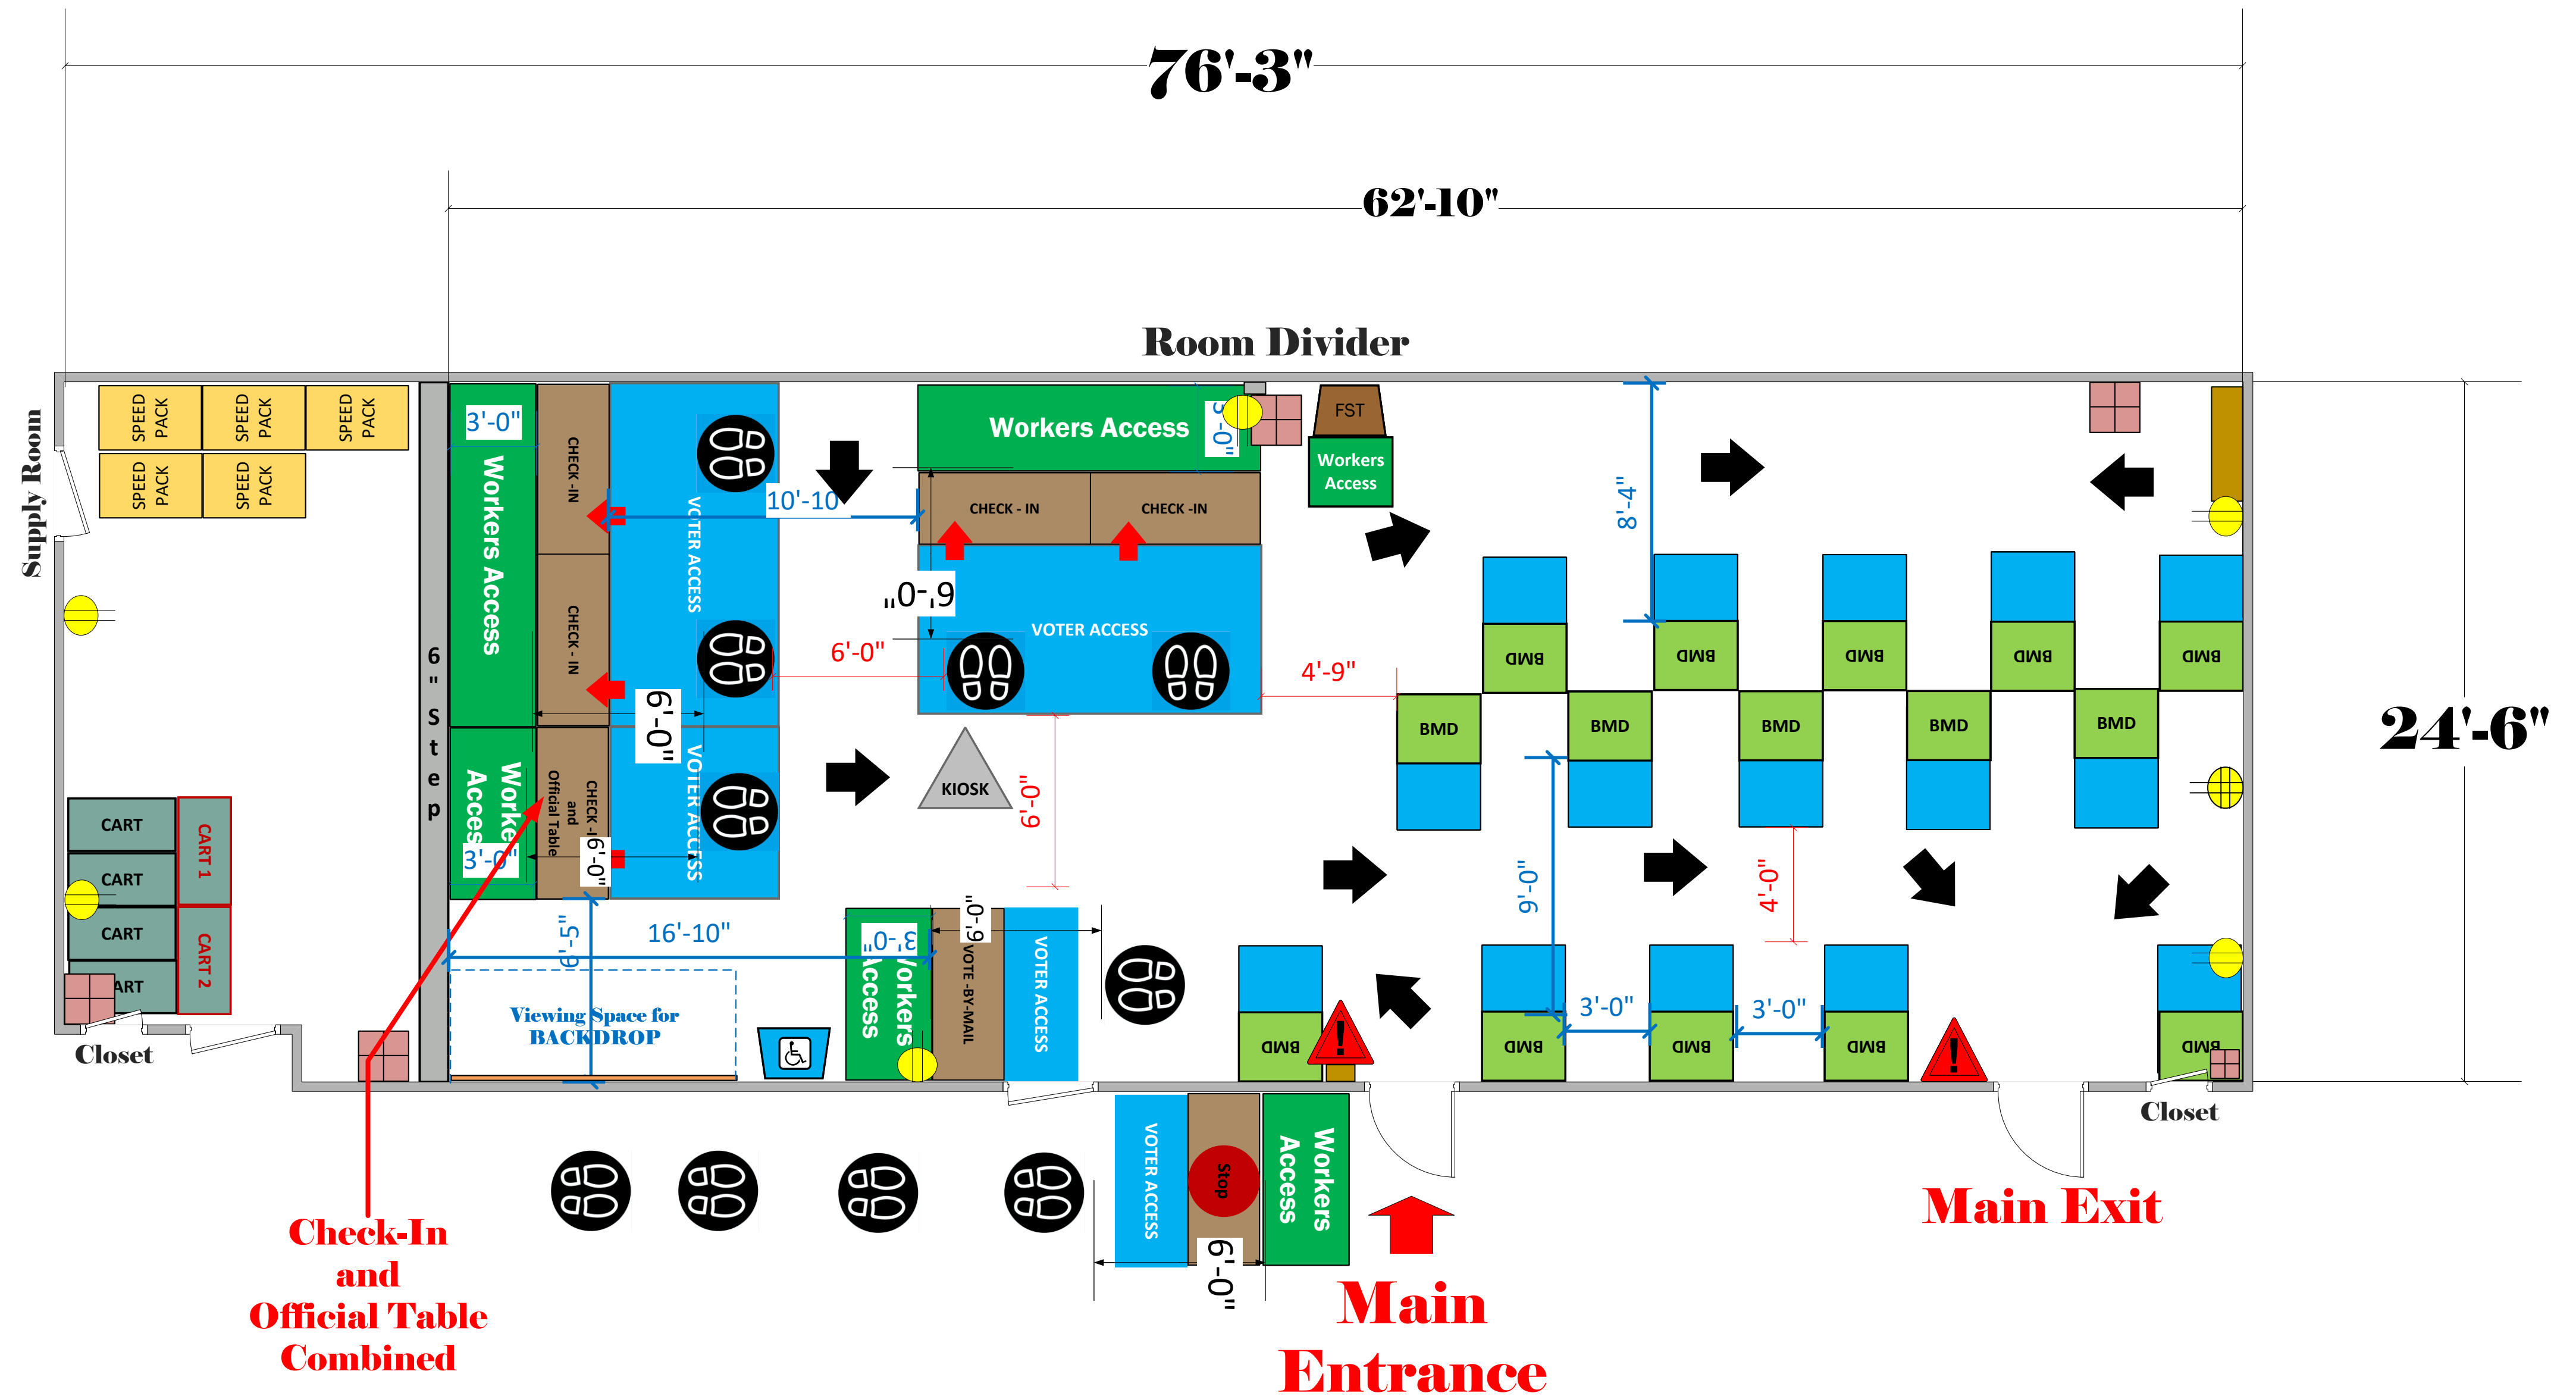

# Room 102-104

(1,868 Sq. Ft.)

## LEGEND

Room Size	Dimension: 76'-3" x 24'-6"	Sq. Ft.: 1,868
EPB	Primary:	Secondary:
BMD	Total: 15	Actual:
Circuits	Total:	Usable:
Floor Decals		
BALLOT MARKING DEVICE		
CHECK IN TABLE		
BMD CART		
BACKDROP		
KIOSK		
POWER OUTLET		
PROTRUDING OBJECT		
ROUTER		
POWER CORDS		

**Sato Academy**  
VC ID# 20238

SCALE	1: 48
DRAWN BY	David Chaparro