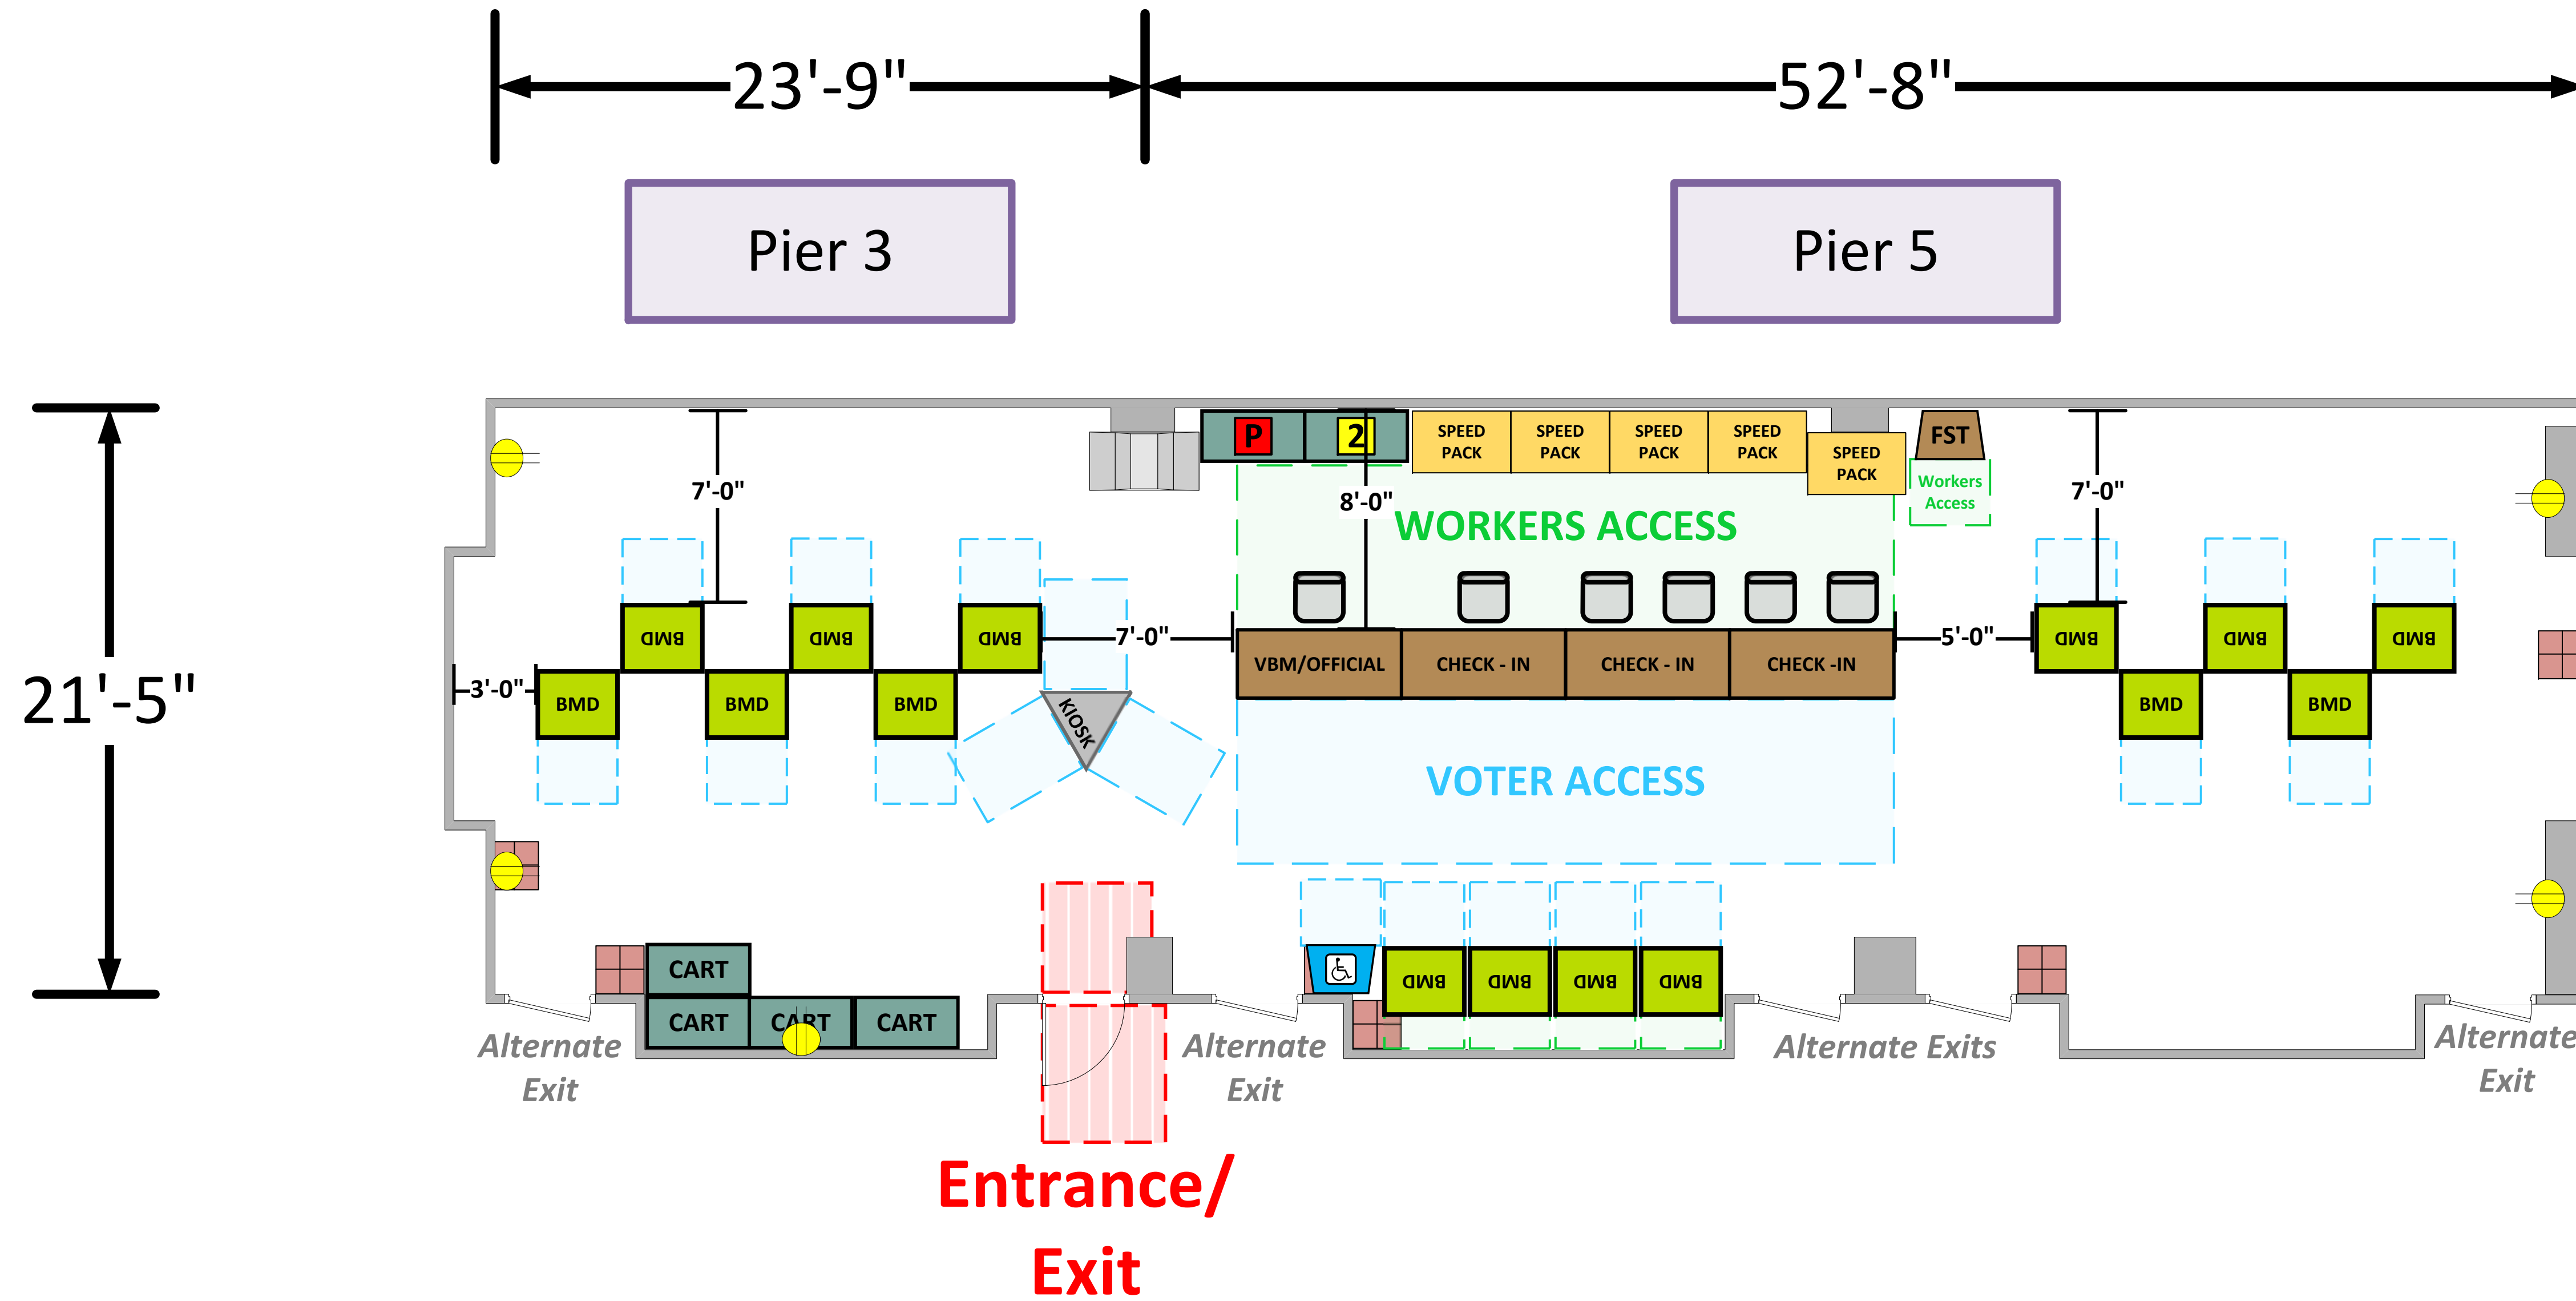

Pier 3 and Pier 5 (1,636 Usable Sq. Ft.)

LEGEND

Room Size	Dimension: 76'5" x 21'5"	Sq. Ft: 1,636'
Number of BMDs	15	
POWER OUTLET		
PROTRUDING OBJECT		
Do Not Block Area		

Equipment By:	Date:
Dustin Fuller	05/08/2026
Skeleton Drawn By:	Date:
David Chaparro	03/27/26
Scale:	
1/4" inches = 1' Ft.	

TITLE
VCID 20289
Torrance Marriot Redondo Beach

Each chair at a CHECK-IN station equals one ePollbook