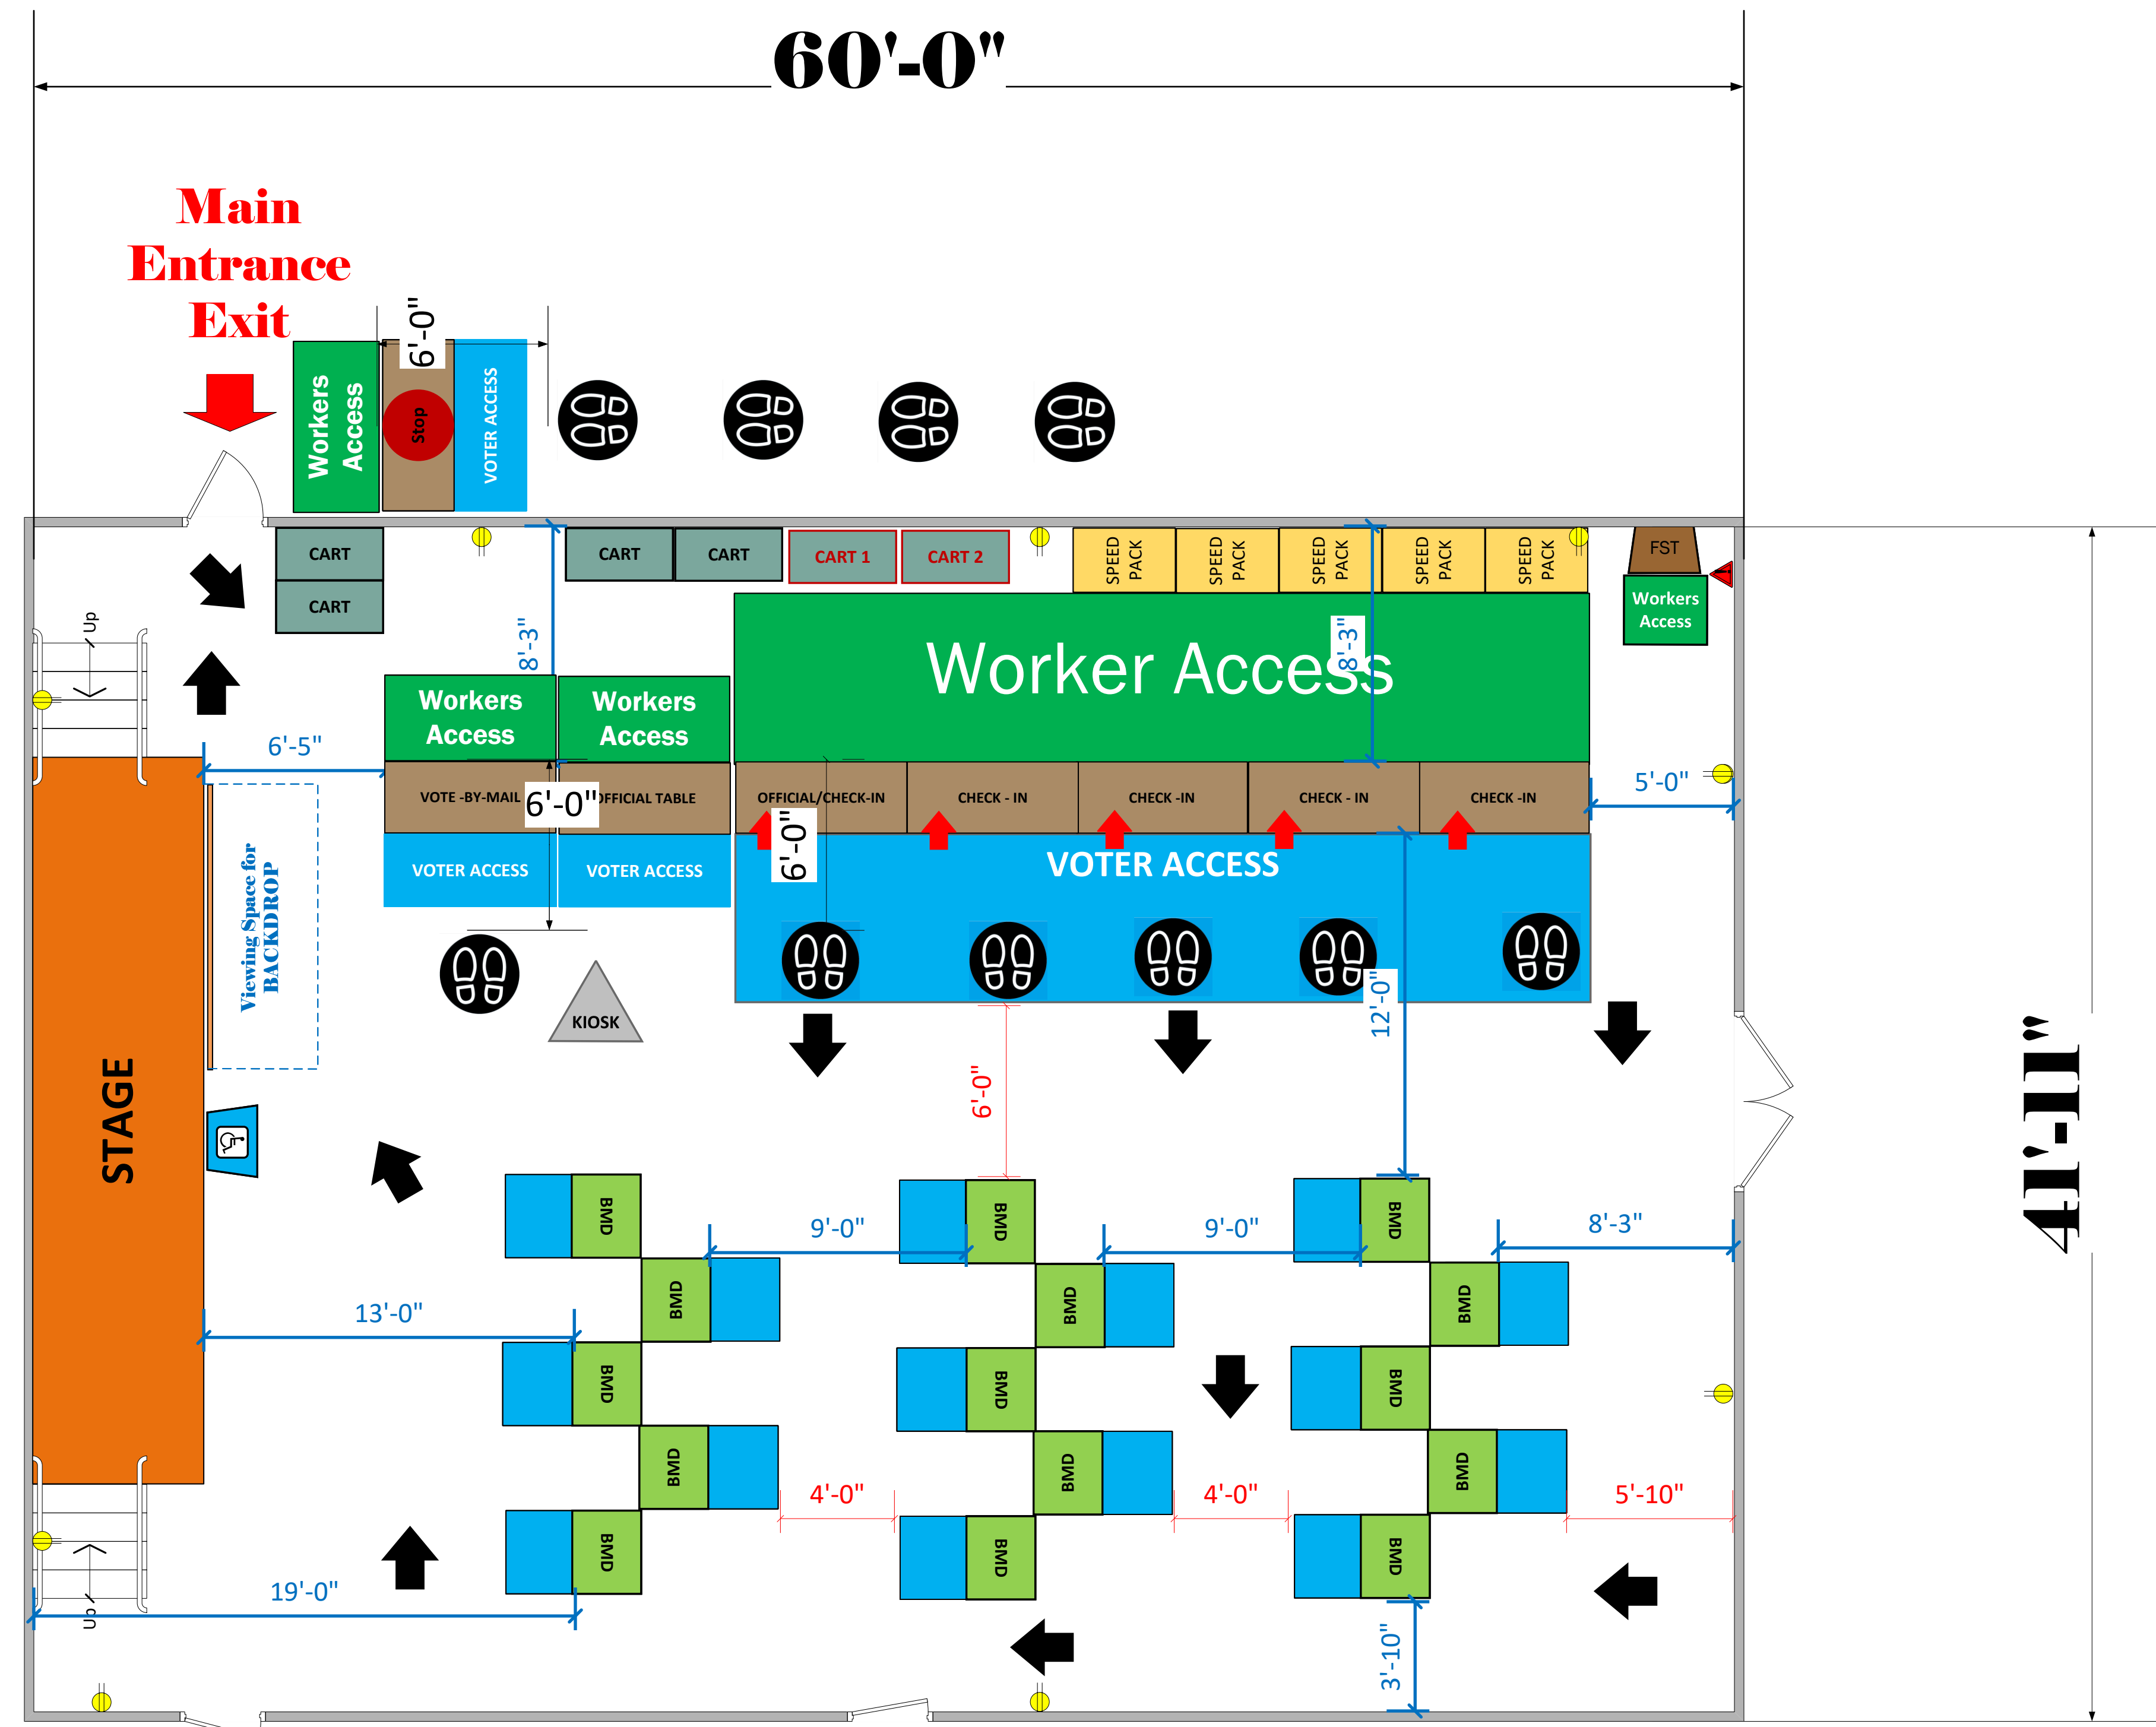

MPR/Gym

(2250 Usable Sq. Ft.)

LEGEND

Room Size	Dimension: 60' x 41'11"	Sq. Ft.: 2,520'
EPB	Primary:	Secondary:
BMD	Total: 15	Actual:
Circuits	Total:	Usable:
Floor Decals		
BALLOT MARKING DEVICE		
CHECK IN TABLE		
BMD CART		
BACKDROP		
KIOSK		
POWER OUTLET		
PROTRUDING OBJECT		
ROUTER		
POWER CORDS		

Levy Adult Center
VC ID# 2044

SCALE	1: 48
DRAWN BY	David Chaparro