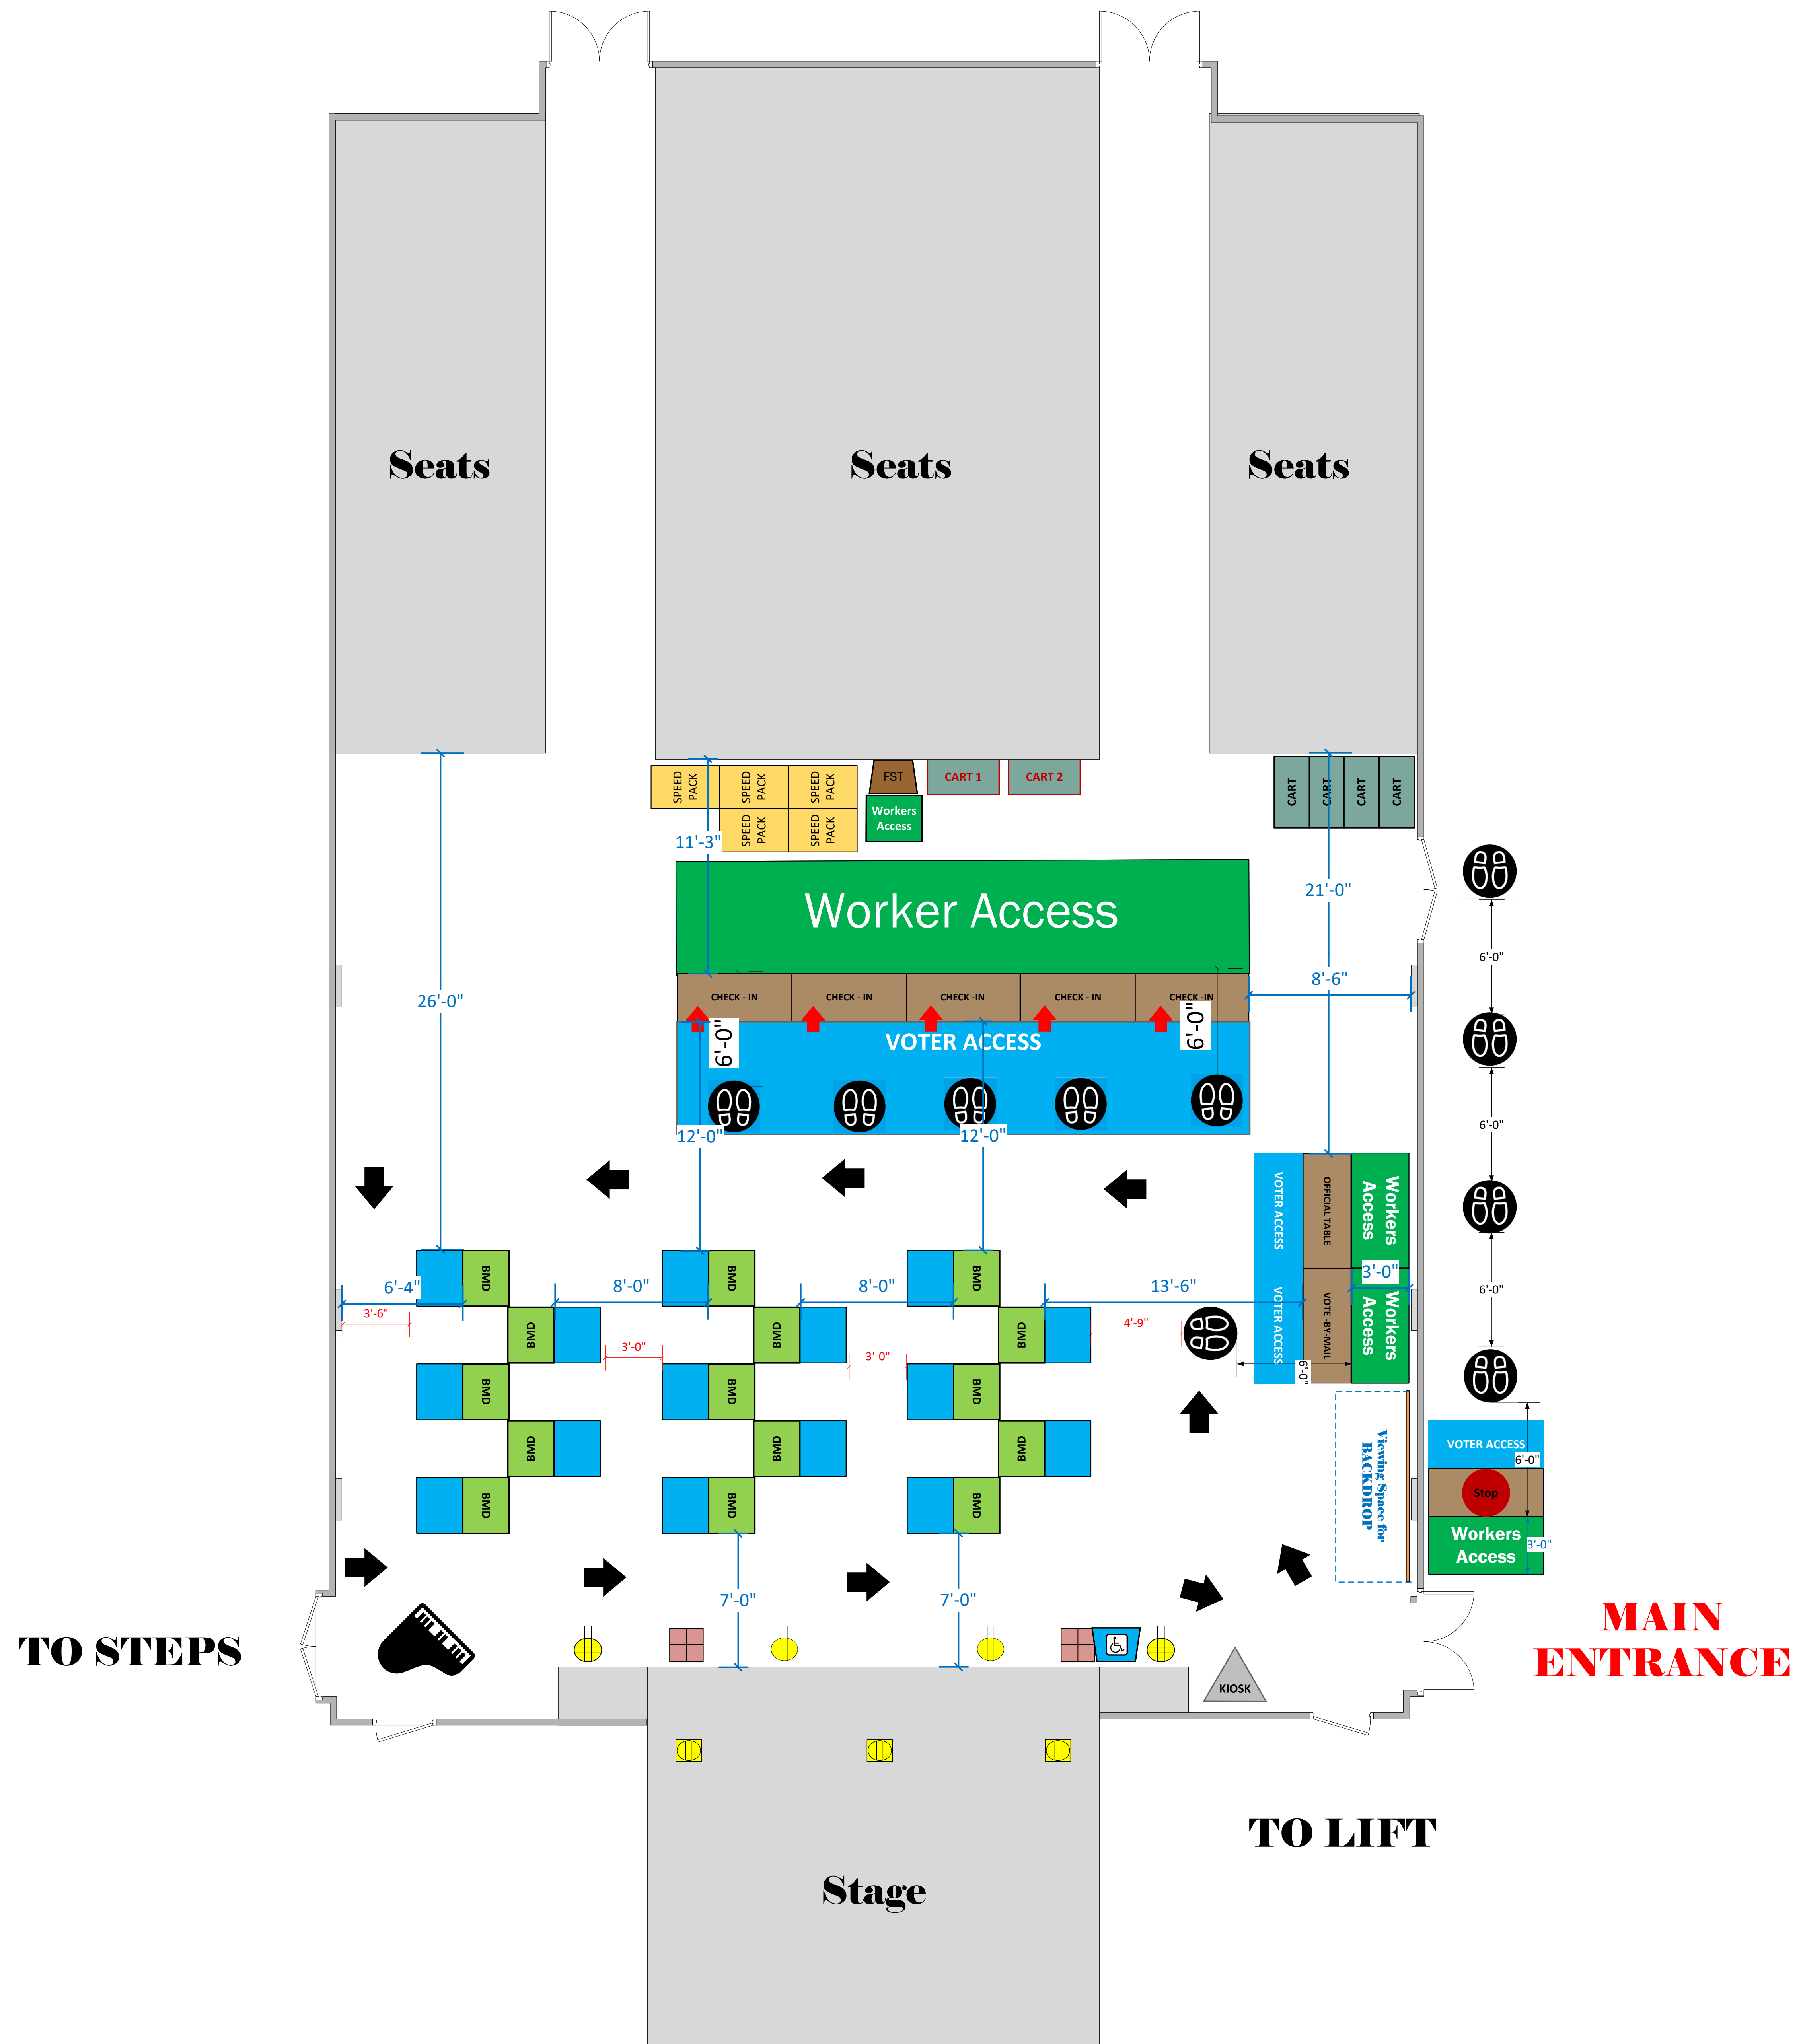

Auditorium (2744 Sq FT)

LEGEND		
Room Size	Dimension: 49' X 56'	Sq. Ft: 2744
EPB	Primary: 5	Secondary:
BMD	Total: 15	Actual:
Circuits	Total:	Usable:
Floor Decals		
BALLOT MARKING DEVICE		
CHECK IN TABLE		
BMD CART		
BACKDROP		
KIOSK		
POWER OUTLET		
PROTRUDING OBJECT		
ROUTER		
POWER CORDS		

TITLE
Webster Elementary School
VCID# 20557

SCALE	1: 48
DRAWN BY	Jaime Young