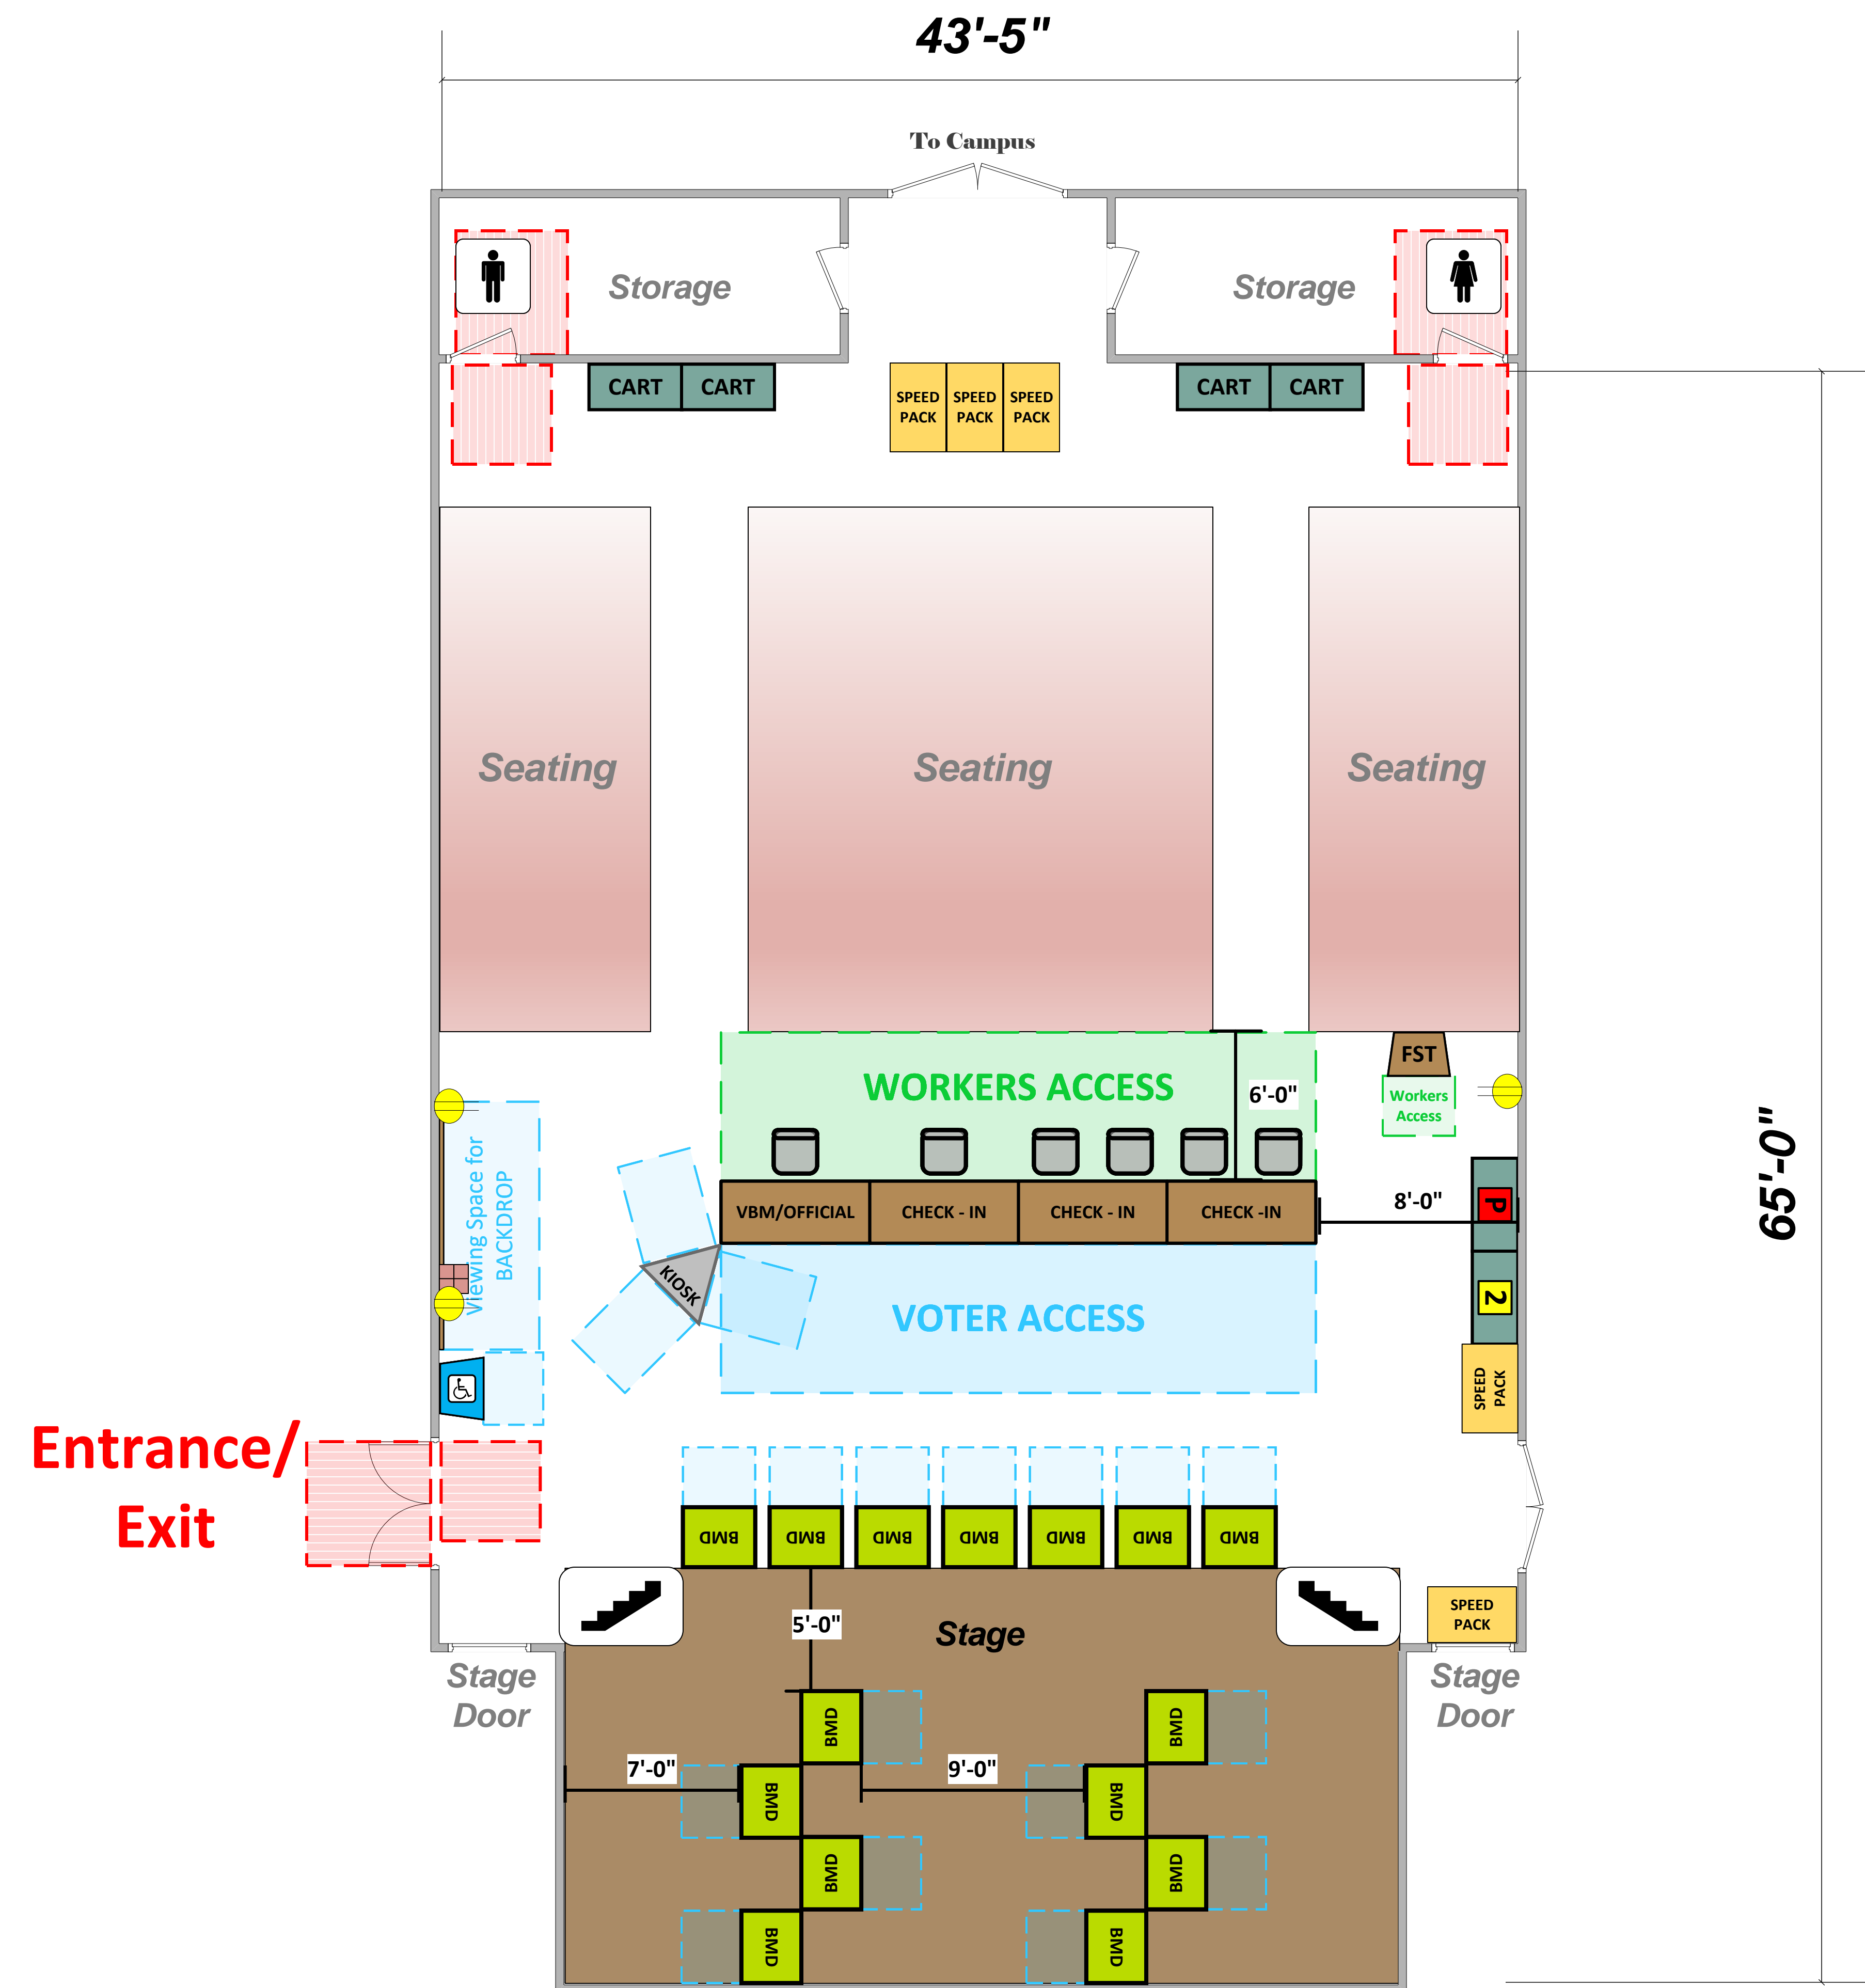

Auditorium (1,337 Sq. Ft.)

LEGEND

Room Size	Dimension: 65' X 43'	Sq. Ft: 1,337
Number of BMDs	15	
POWER OUTLET		
PROTRUDING OBJECT		
Do Not Block Area		

TITLE
**VCID 20572
Hobart Blvd Elementary**

Each chair at a CHECK-IN station equals one ePollbook

Equipment By: Dustin Fuller	Date: 01/07/2024
Skeleton Drawn By:	Date:
Scale: 1/4" inches = 1' Ft.	