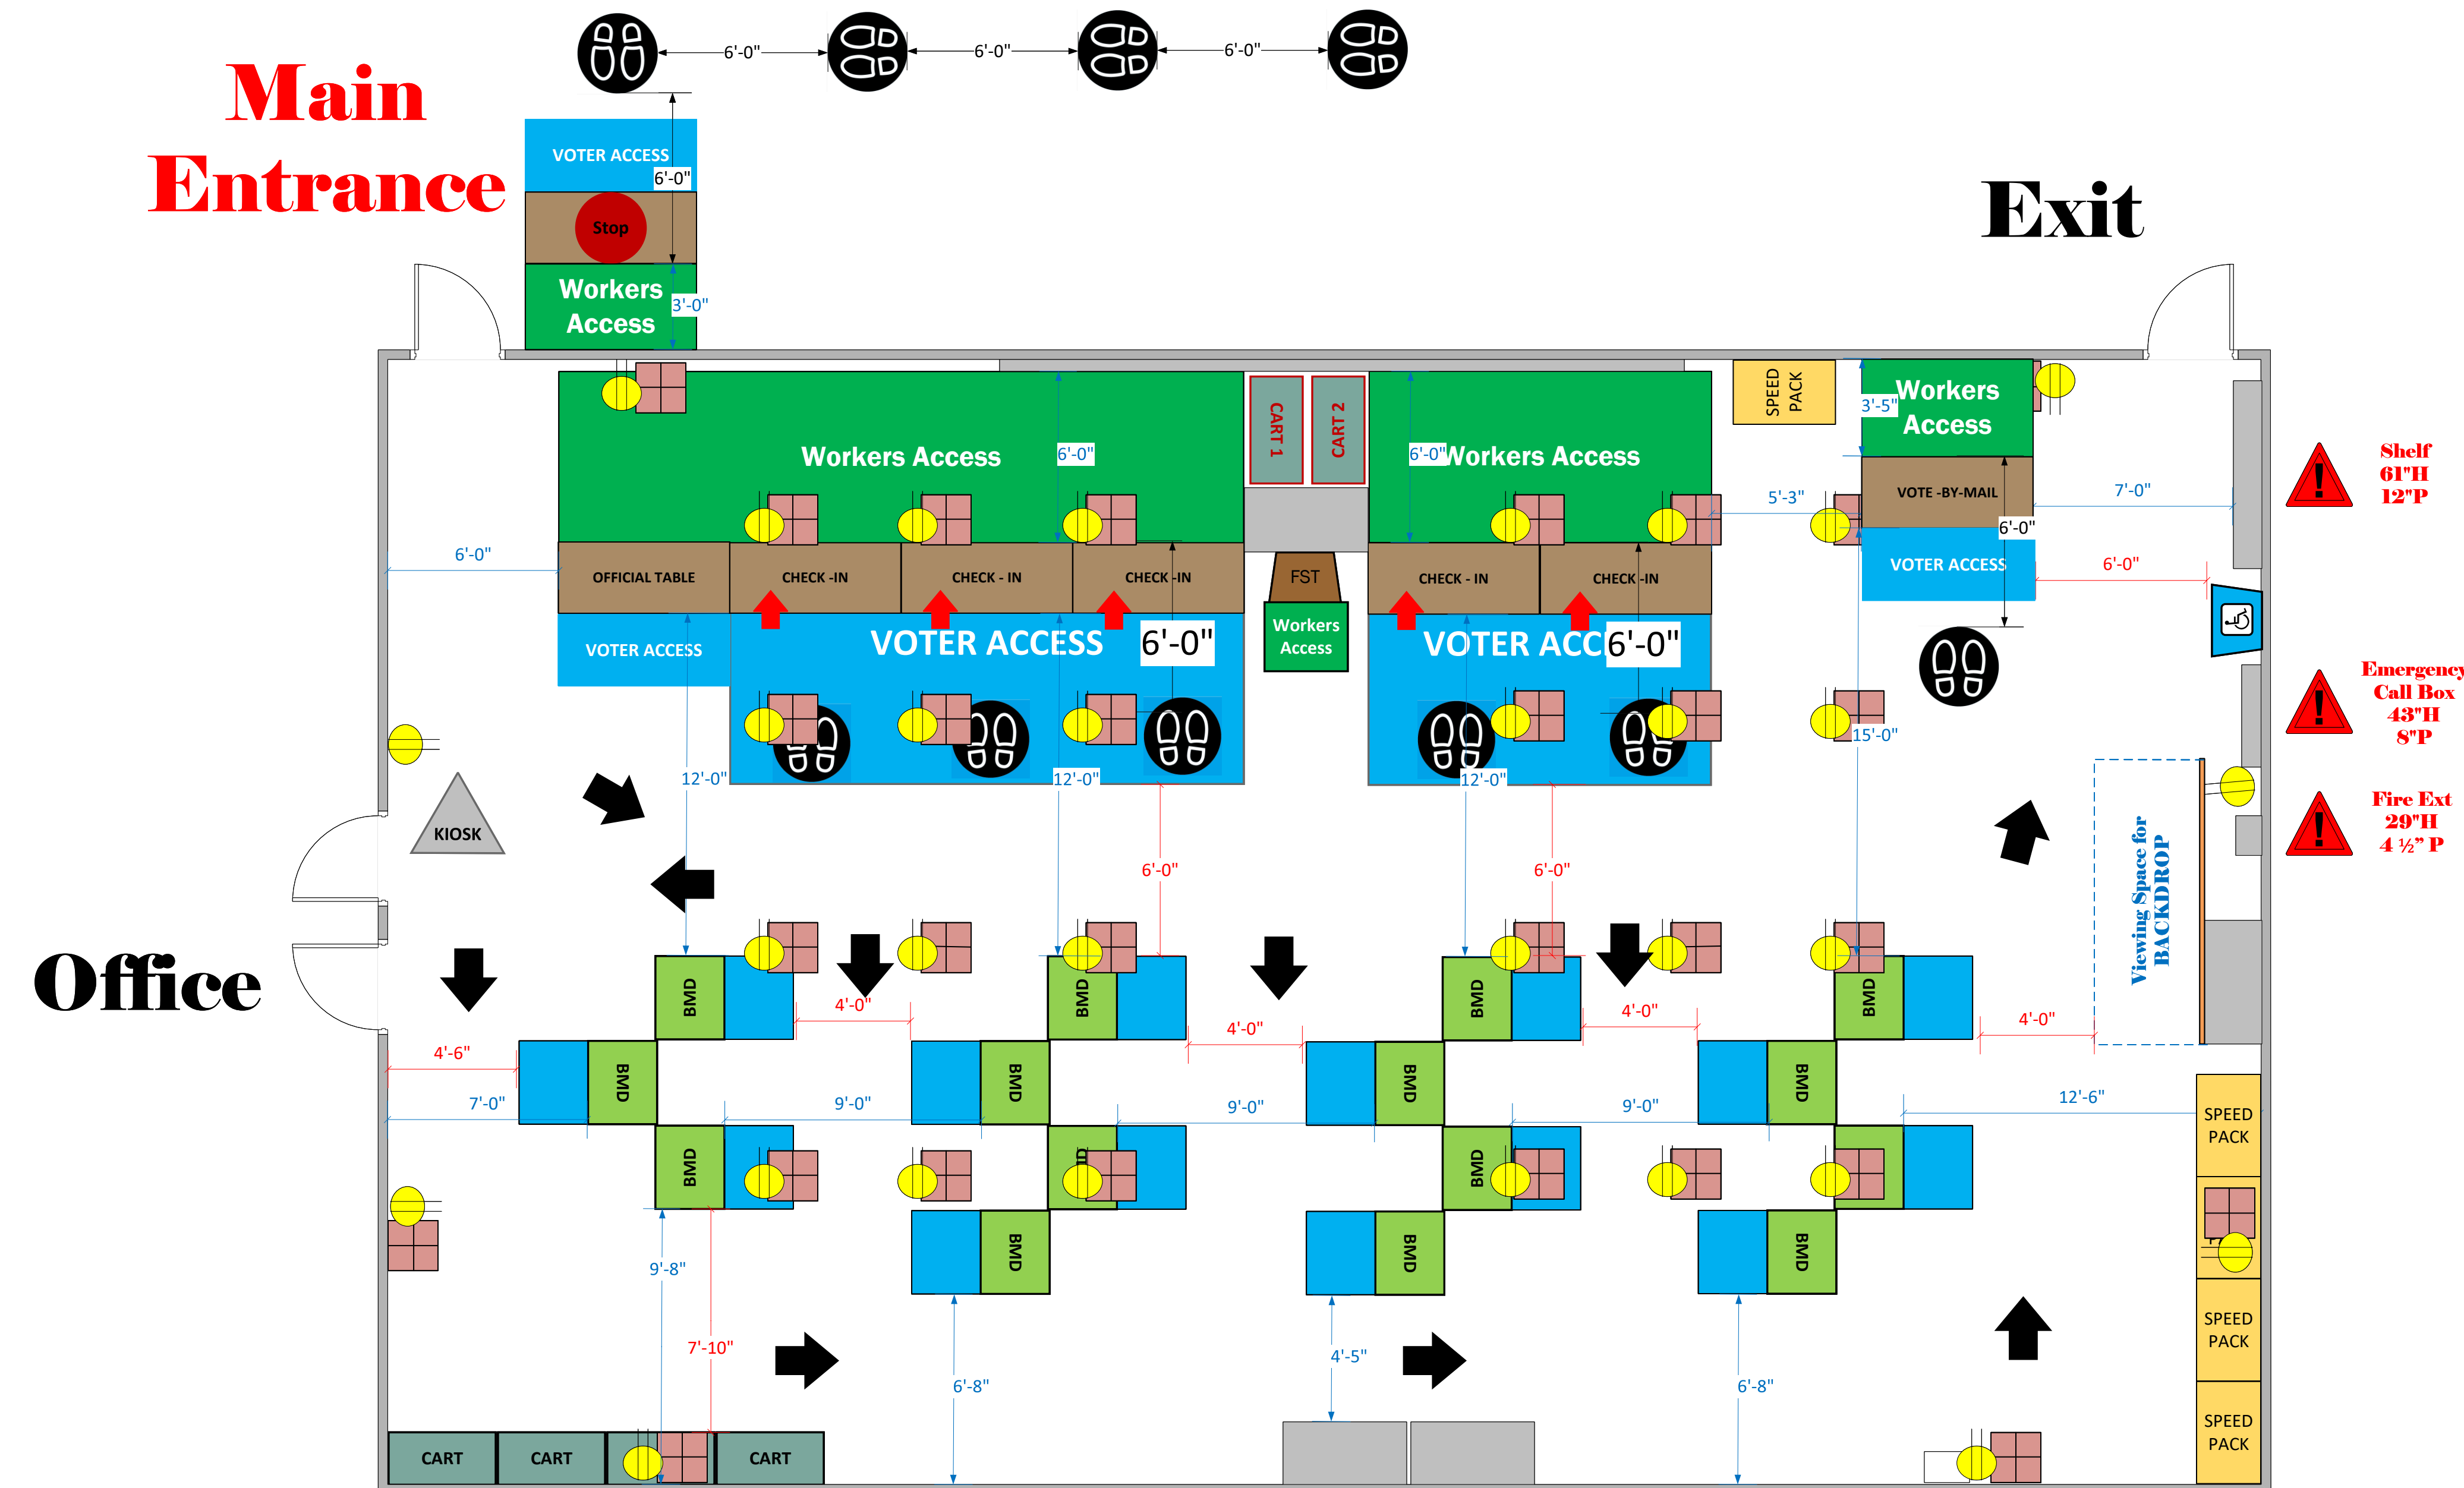

Main Area (2500 Sq. Ft)

LEGEND

Room Size	Dimension: 98' X 89'4"	Sq. Ft: 4,949
EPB	Primary:	Secondary:
BMD	Total:	Actual:
Circuits	Total:	Usable:
Floor Decals		
BALLOT MARKING DEVICE		
CHECK IN TABLE		
BMD CART		
BACKDROP		
KIOSK		
POWER OUTLET		
PROTRUDING OBJECT		
ROUTER		
POWER CORDS		

TITLE
**South El Monte Highschool
 (Professional Development
 Center)
 VCID #20655**

SCALE
 1: 48

DRAWN BY
Cassandra Stipes