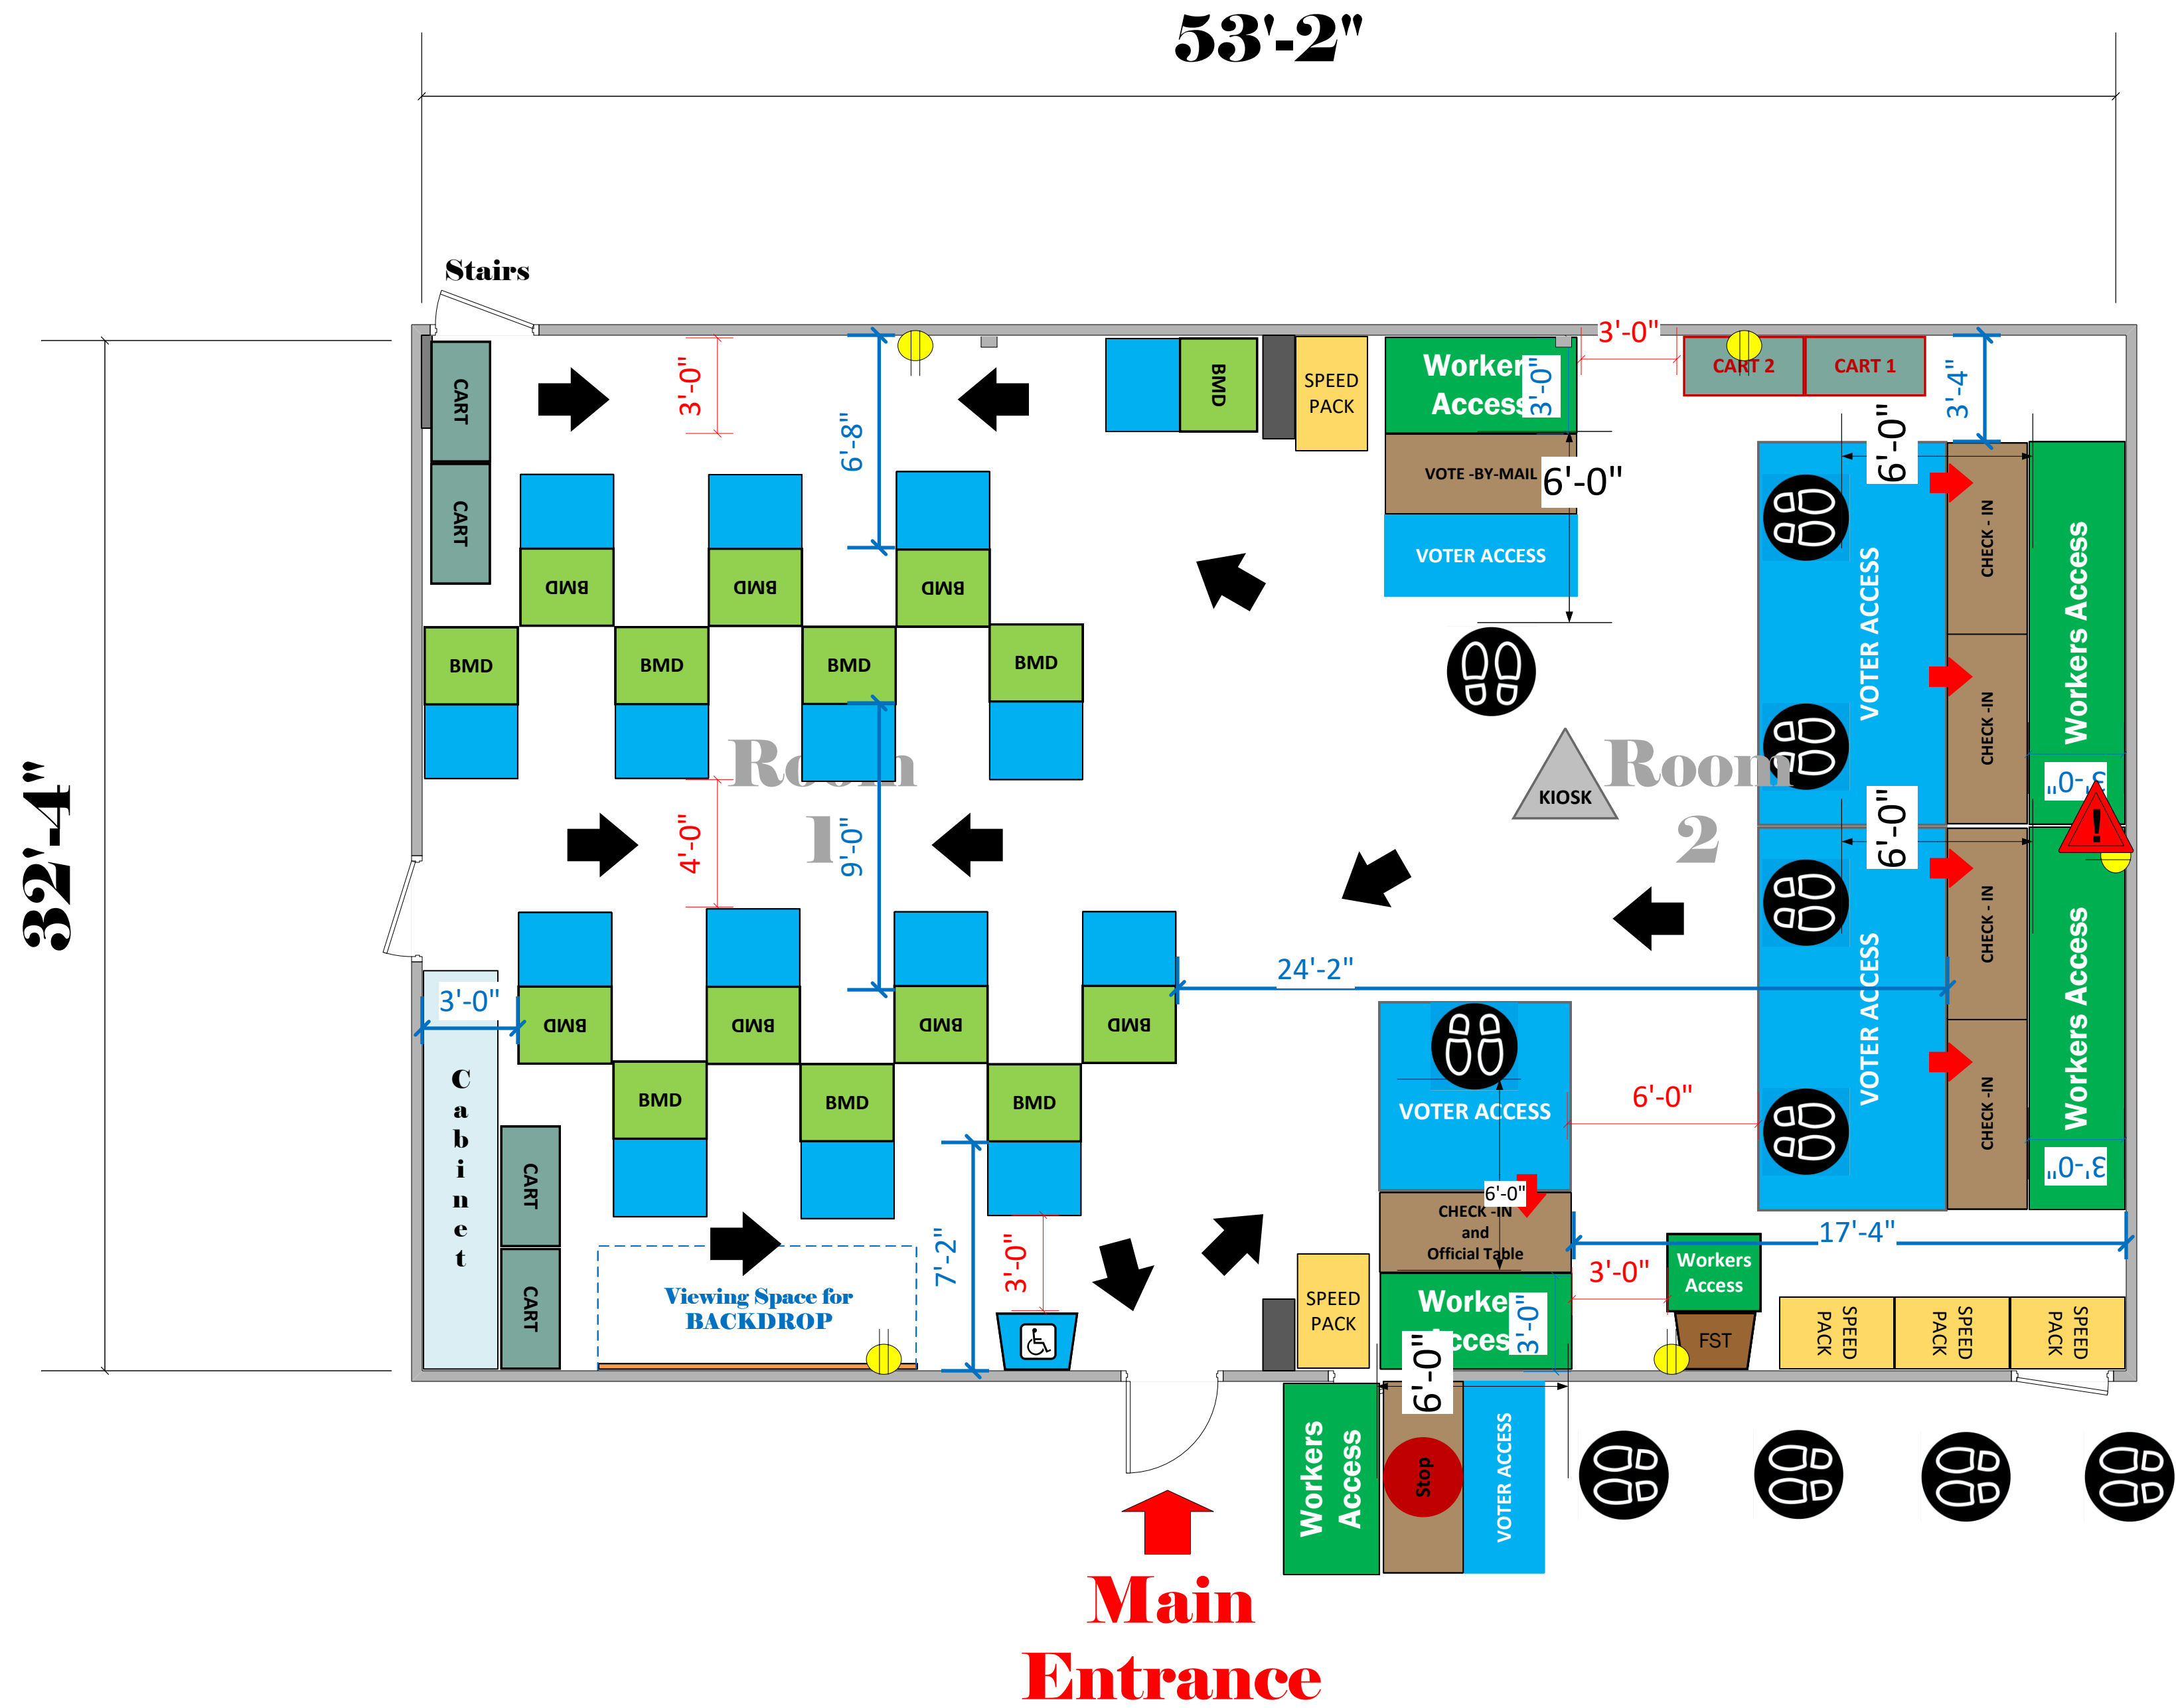

Rooms 1 & 2

(1,685 Usable Sq. Ft.)

LEGEND

Room Size	Dimension: 53'2" x 32'2"	Sq. Ft. 1,720'
EPB	Primary:	Secondary:
BMD	Total: 15	Actual:
Circuits	Total:	Usable:
Floor Decals		
BALLOT MARKING DEVICE		
CHECK IN TABLE		
BMD CART		
BACKDROP		
KIOSK		
POWER OUTLET		
PROTRUDING OBJECT		
ROUTER		
POWER CORDS		

**Whittier
Community Center
VC ID# 20698**

SCALE	1:48
DRAWN BY	David Chaparro