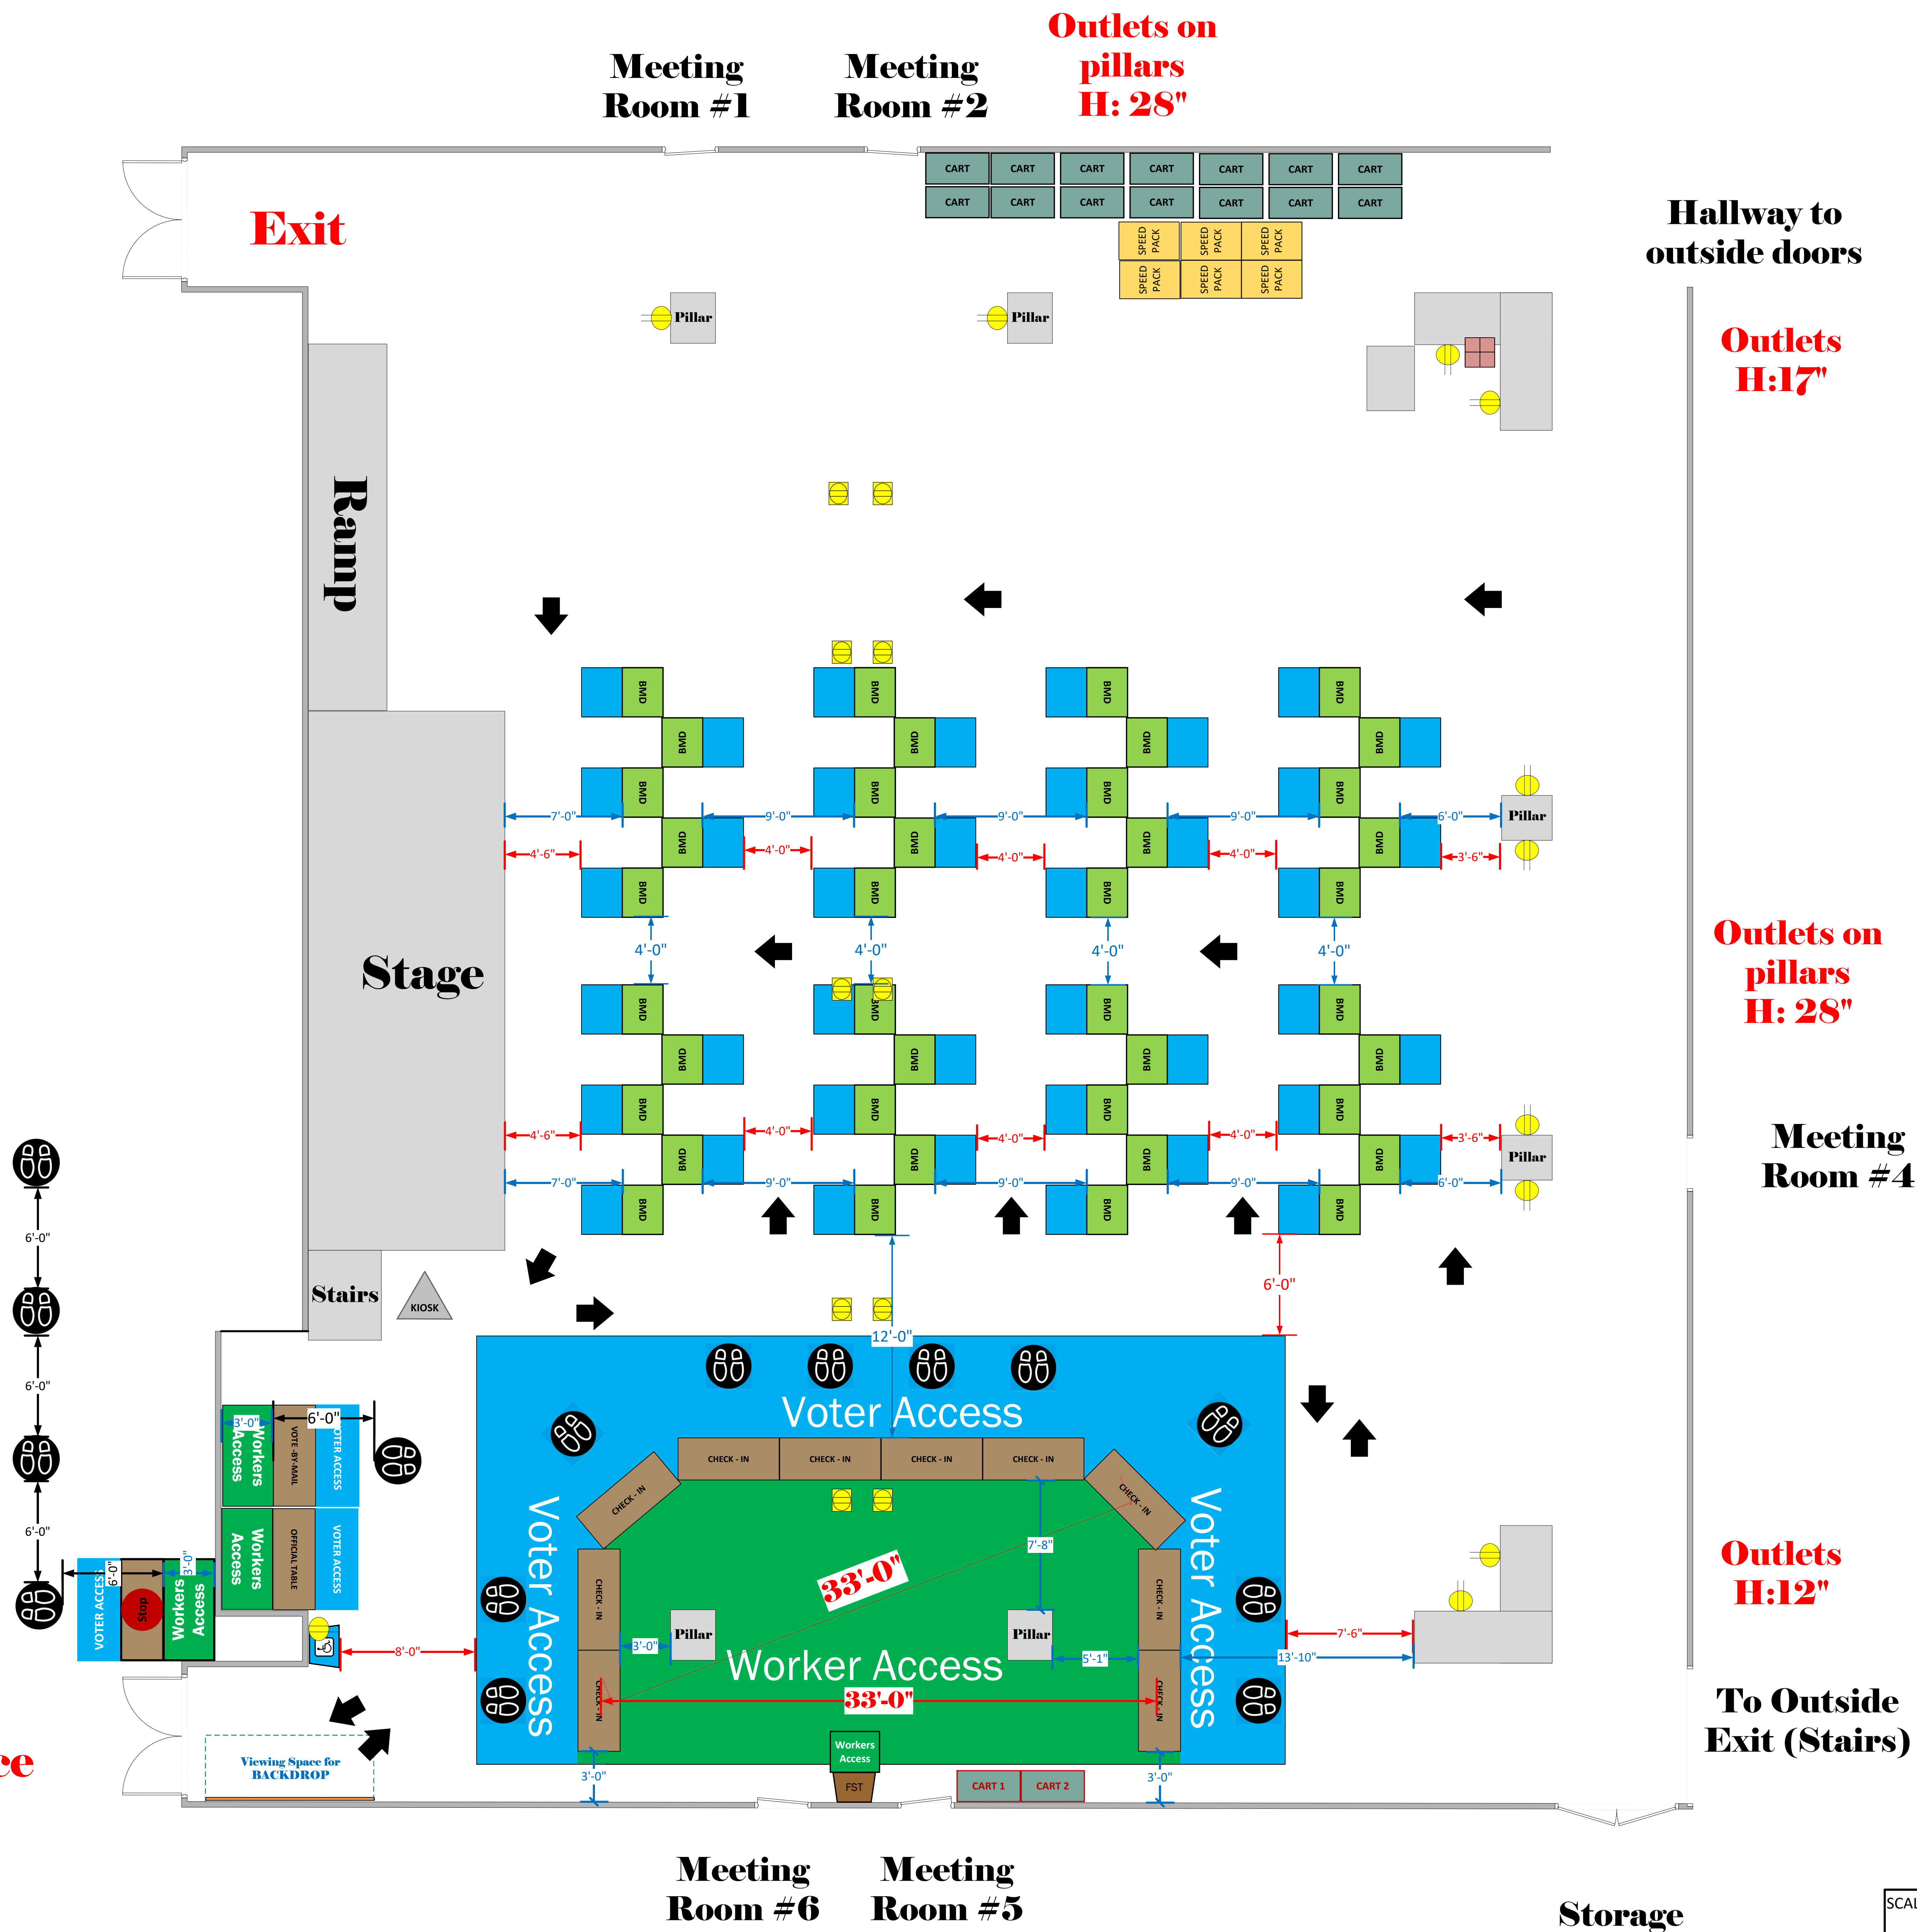

Campus Center Main Area (4949 Sq. Ft)

LEGEND

Room Size	Dimension: 98' X 89'4"	Sq. Ft: 4,949
EPB	Primary:	Secondary:
BMD	Total: 40	Actual:
Circuits	Total:	Usable:
Floor Decals	⊗	
BALLOT MARKING DEVICE	BMD	
CHECK IN TABLE	CHECK-IN	
BMD CART	CART	
BACKDROP	Viewing Space for BACKDROP	
KIOSK	KIOSK	
POWER OUTLET	⊕ ⊙ ⊗	
PROTRUDING OBJECT	⚠	
ROUTER	R	
POWER CORDS	---	

TITLE
**Los Angeles Mission
College
VCID 20910**

**Main
Entrance**

Storage

SCALE	1: 48
DRAWN BY	Cassandra Stipes