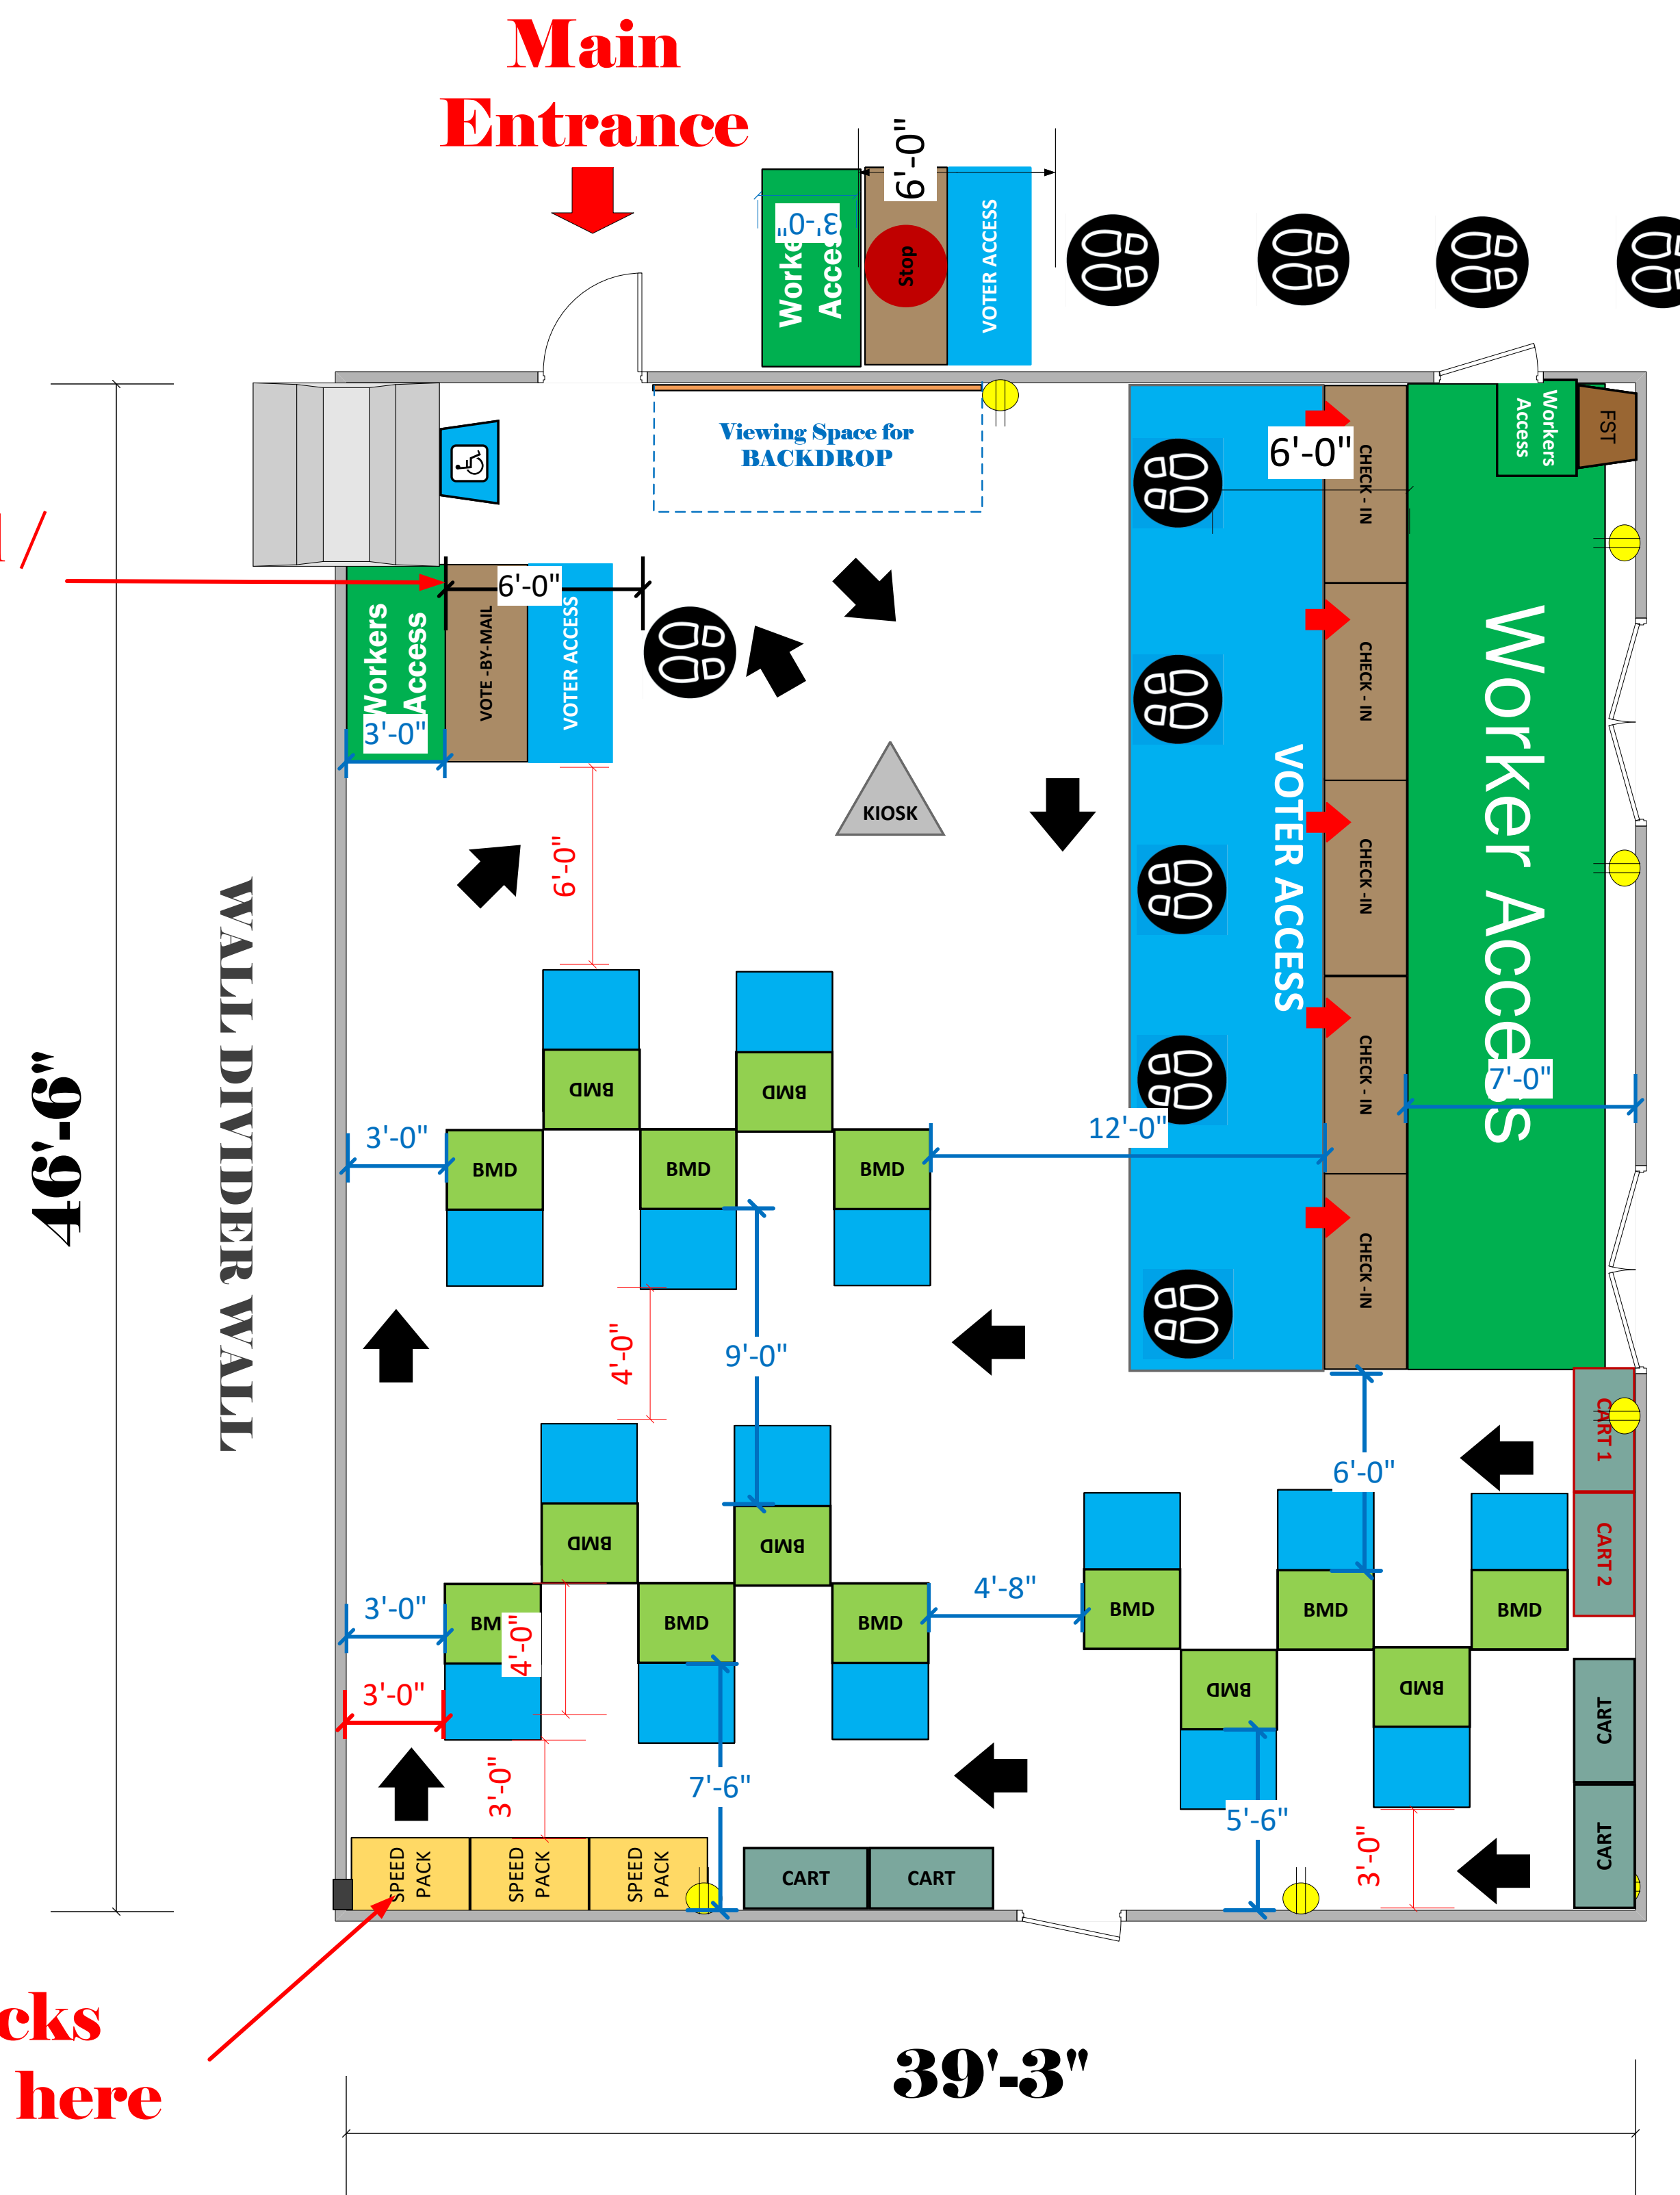

Live Oak 3

(2,751 Sq. Ft.)

LEGEND

Room Size	Dimension: 59'2" x 46'6"	Sq. Ft: 2,080
EPB	Primary:	Secondary:
BMD	Total: 15	Actual:
Circuits	Total:	Usable:
Floor Decals		
BALLOT MARKING DEVICE		
CHECK IN TABLE		
BMD CART		
BACKDROP		
KIOSK		
POWER OUTLET		
PROTRUDING OBJECT		
ROUTER		
POWER CORDS		

**Combined Official /
VBM Table**

**3 Speed packs
broken down here**

TITLE
**Live Oak Park
Community Center
VC ID# 20913**

SCALE
1: 48
DRAWN BY
David Chaparro