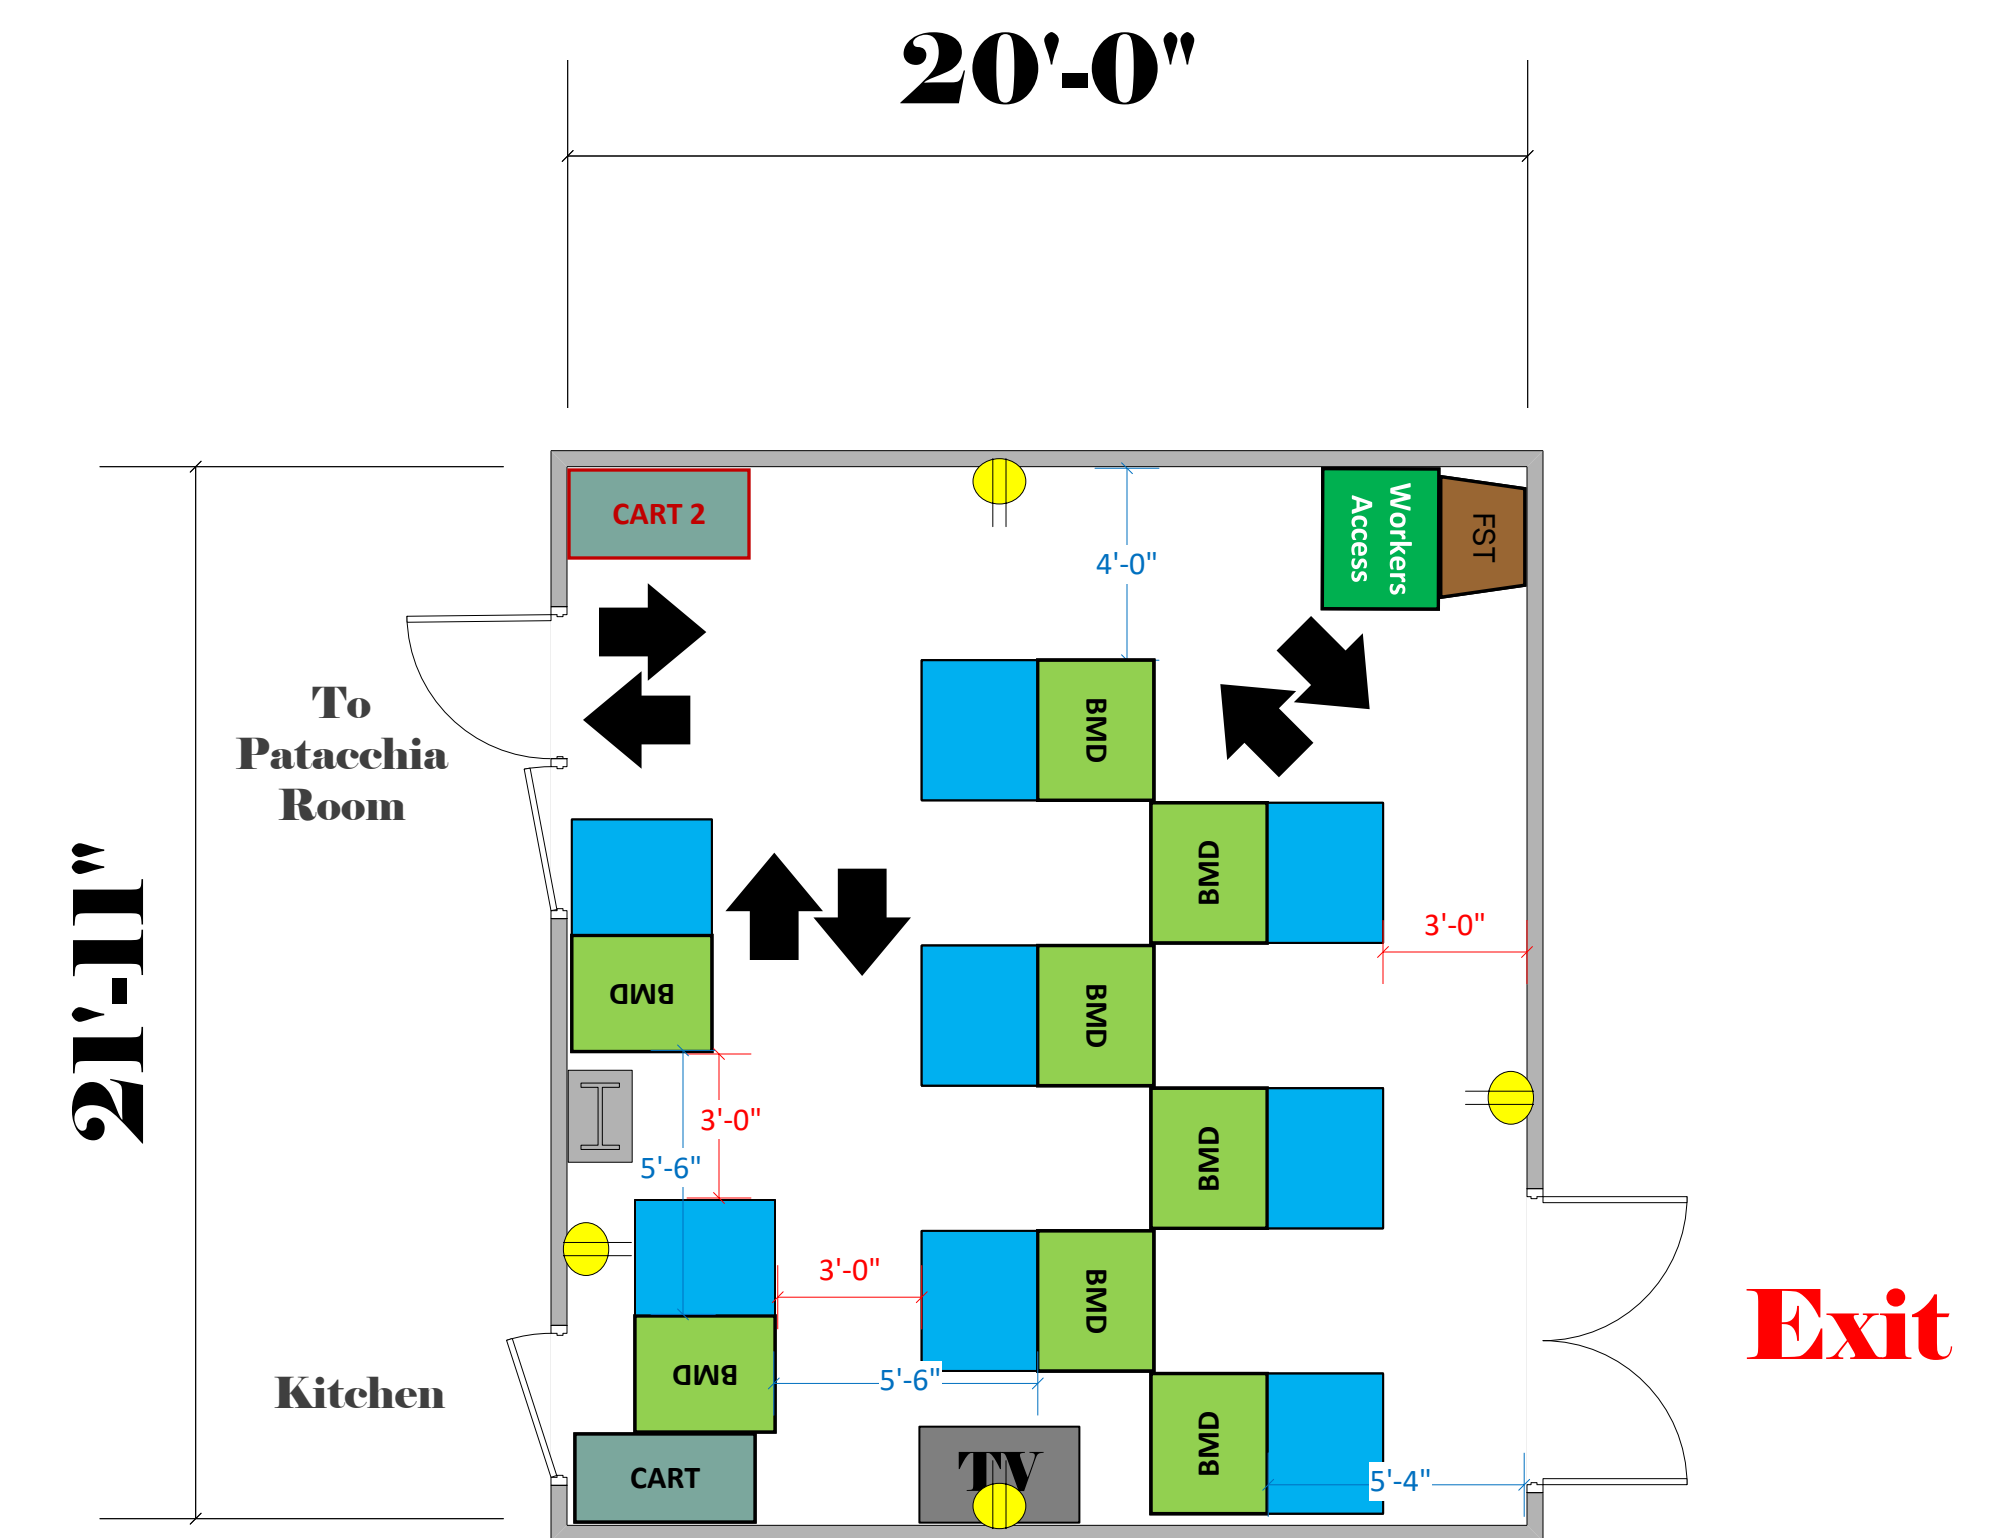

Patacchia Room and Overflow Room, 1st Floor (1215 Usable Sq. Ft.)

N

LEGEND

Room Size	Dimension:	Sq. Ft:	1215
EPB	Primary:	Secondary:	5
BMD	Total:	Actual:	15
Circuits	Total:	Usable:	
Floor Decals			
BALLOT MARKING DEVICE			
CHECK IN TABLE			
BMD CART			
BACKDROP			
KIOSK			
POWER OUTLET			
PROTRUDING OBJECT			
ROUTER			
POWER CORDS			

TITLE
**Culver City City Hall
VCID# 20935**

**Patacchia Room
(820 Usable Sq. Ft.)**

**Overflow Room
(395 Usable Sq. Ft.)**

SCALE	1: 48
DRAWN BY	Cassandra Stipes