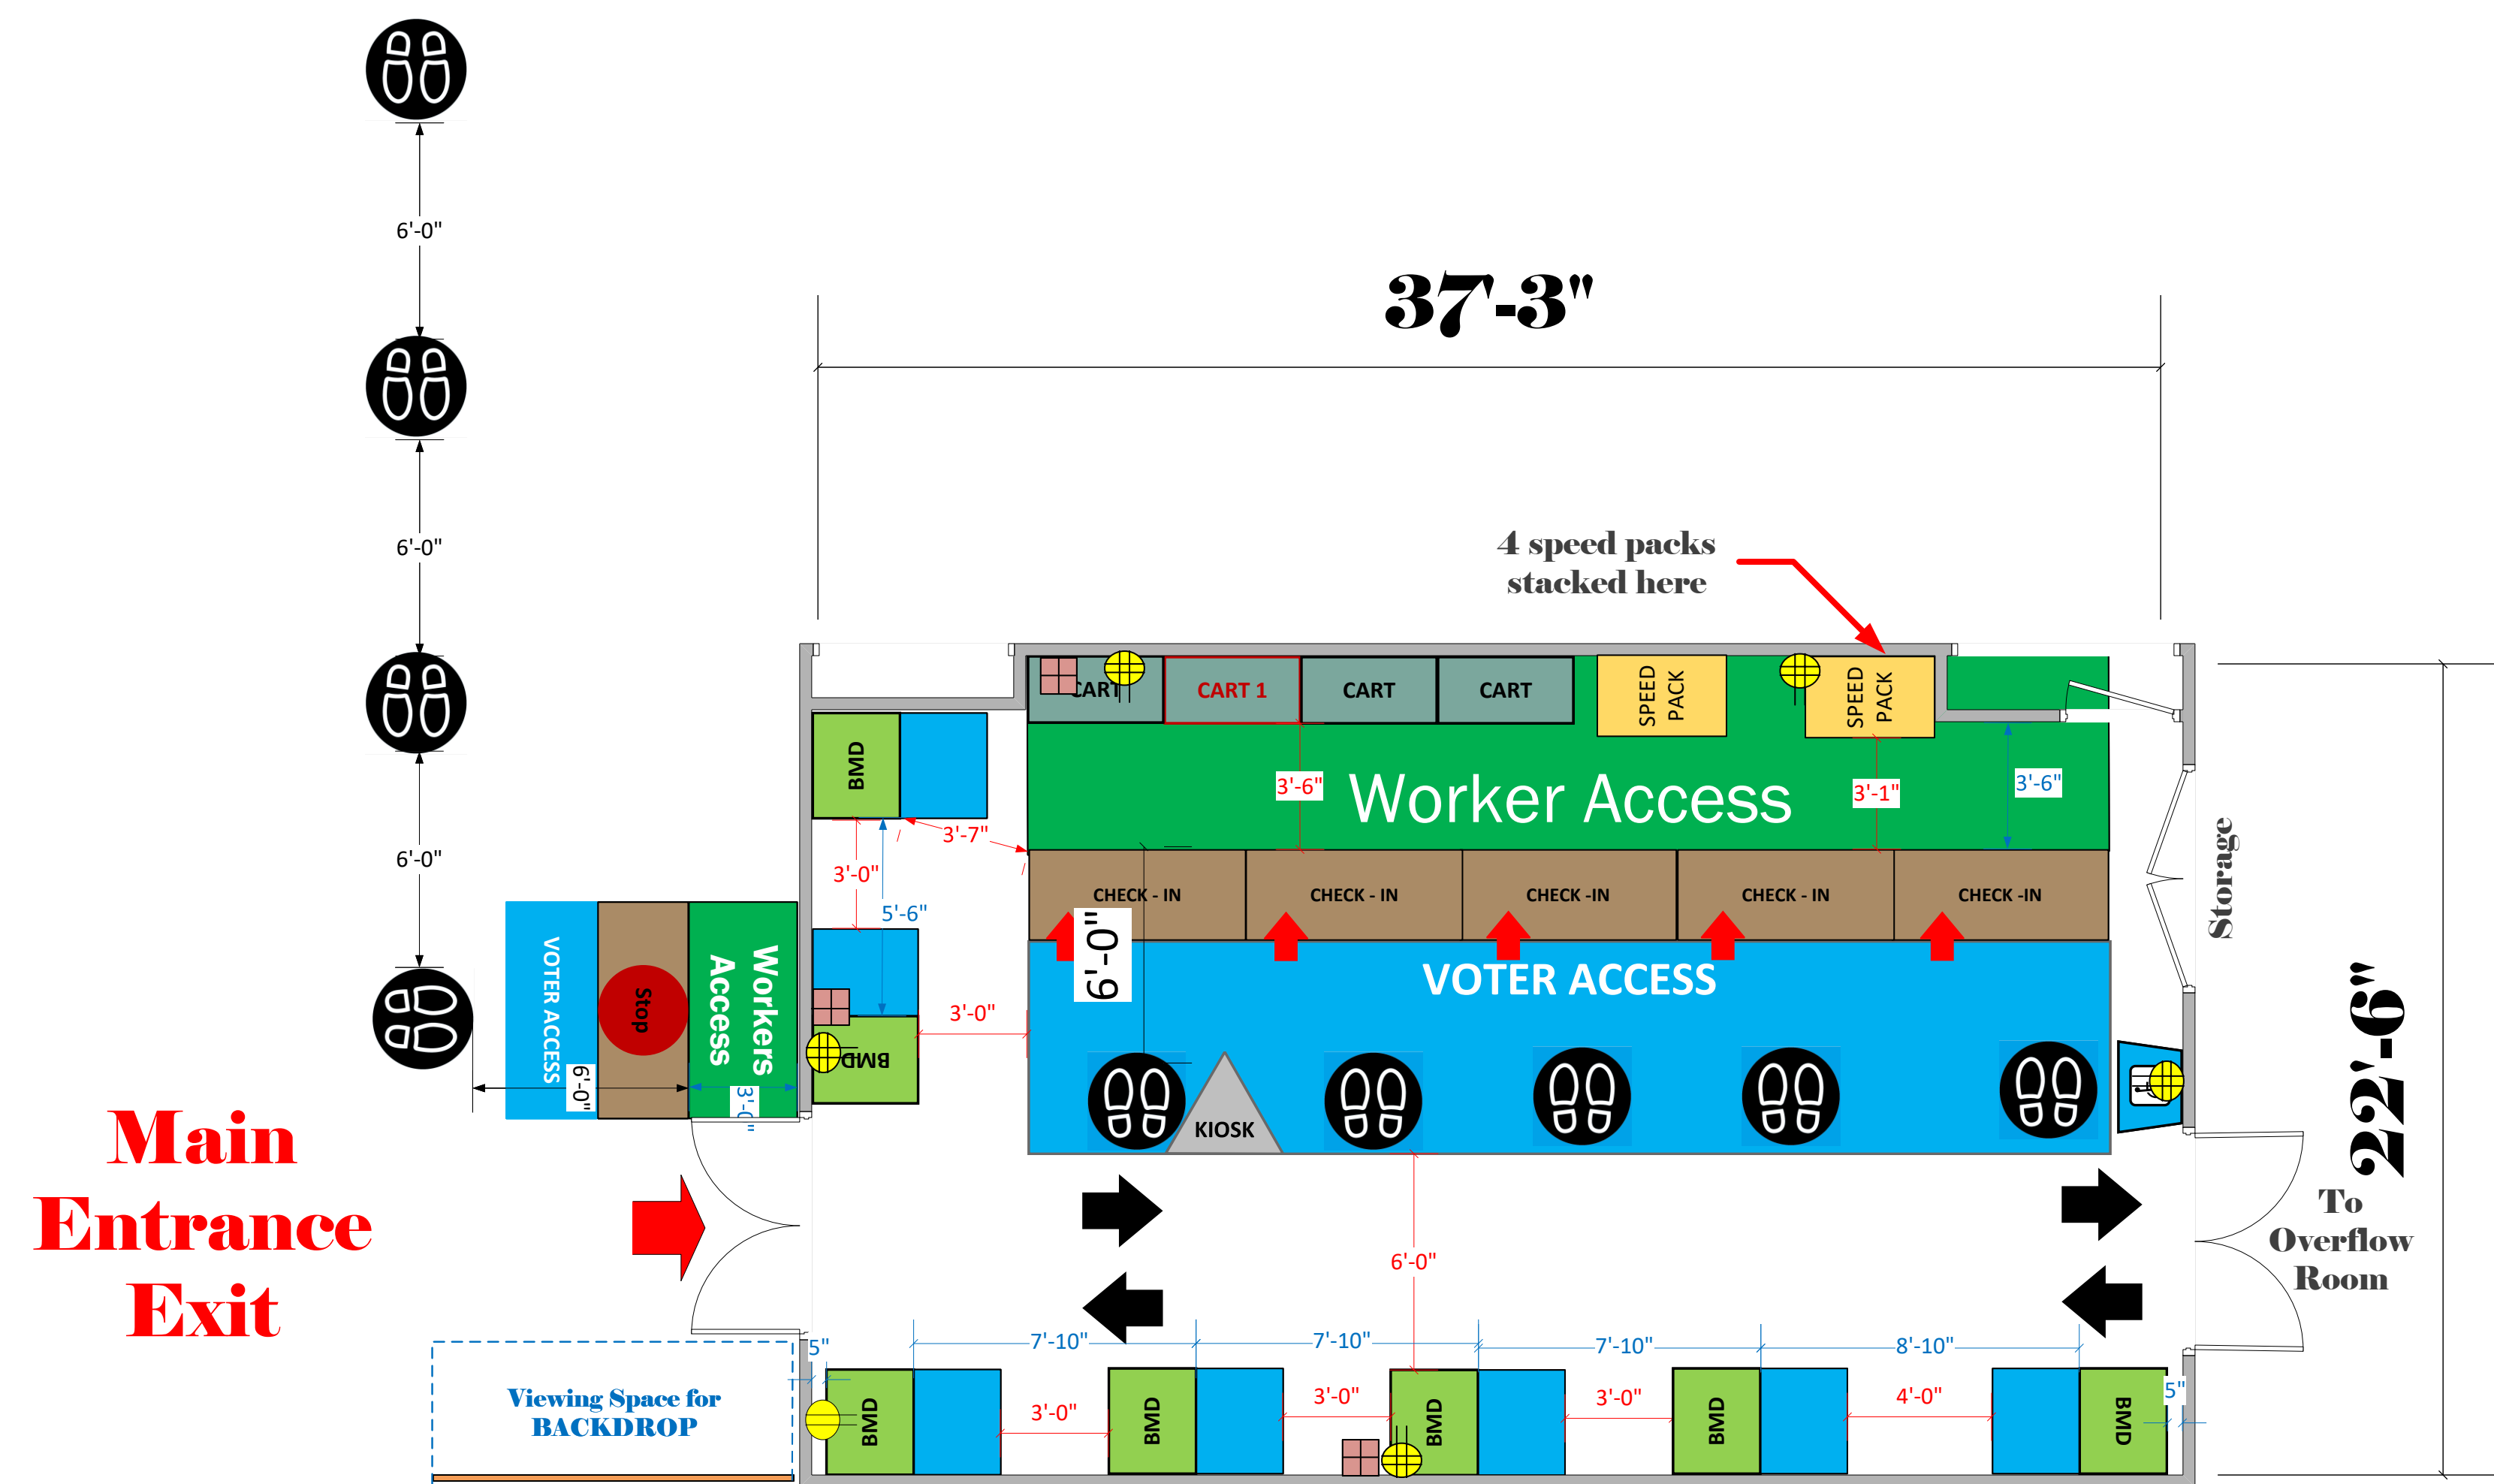

Patacchia Room and Overflow Room, 1st Floor (1215 Usable Sq. Ft.)

N

LEGEND

Room Size	Dimension:	Sq. Ft:	1215
EPB	Primary:	Secondary:	5
BMD	Total:	Actual:	15
Circuits	Total:	Usable:	
Floor Decals			
BALLOT MARKING DEVICE			
CHECK IN TABLE			
BMD CART			
BACKDROP			
KIOSK			
POWER OUTLET			
PROTRUDING OBJECT			
ROUTER			
POWER CORDS			

TITLE
**Culver City City Hall
VCID# 20935**

**Patacchia Room
(820 Usable Sq. Ft.)**

**Overflow Room
(395 Usable Sq. Ft.)**

SCALE	1: 48
DRAWN BY	Cassandra Stipes