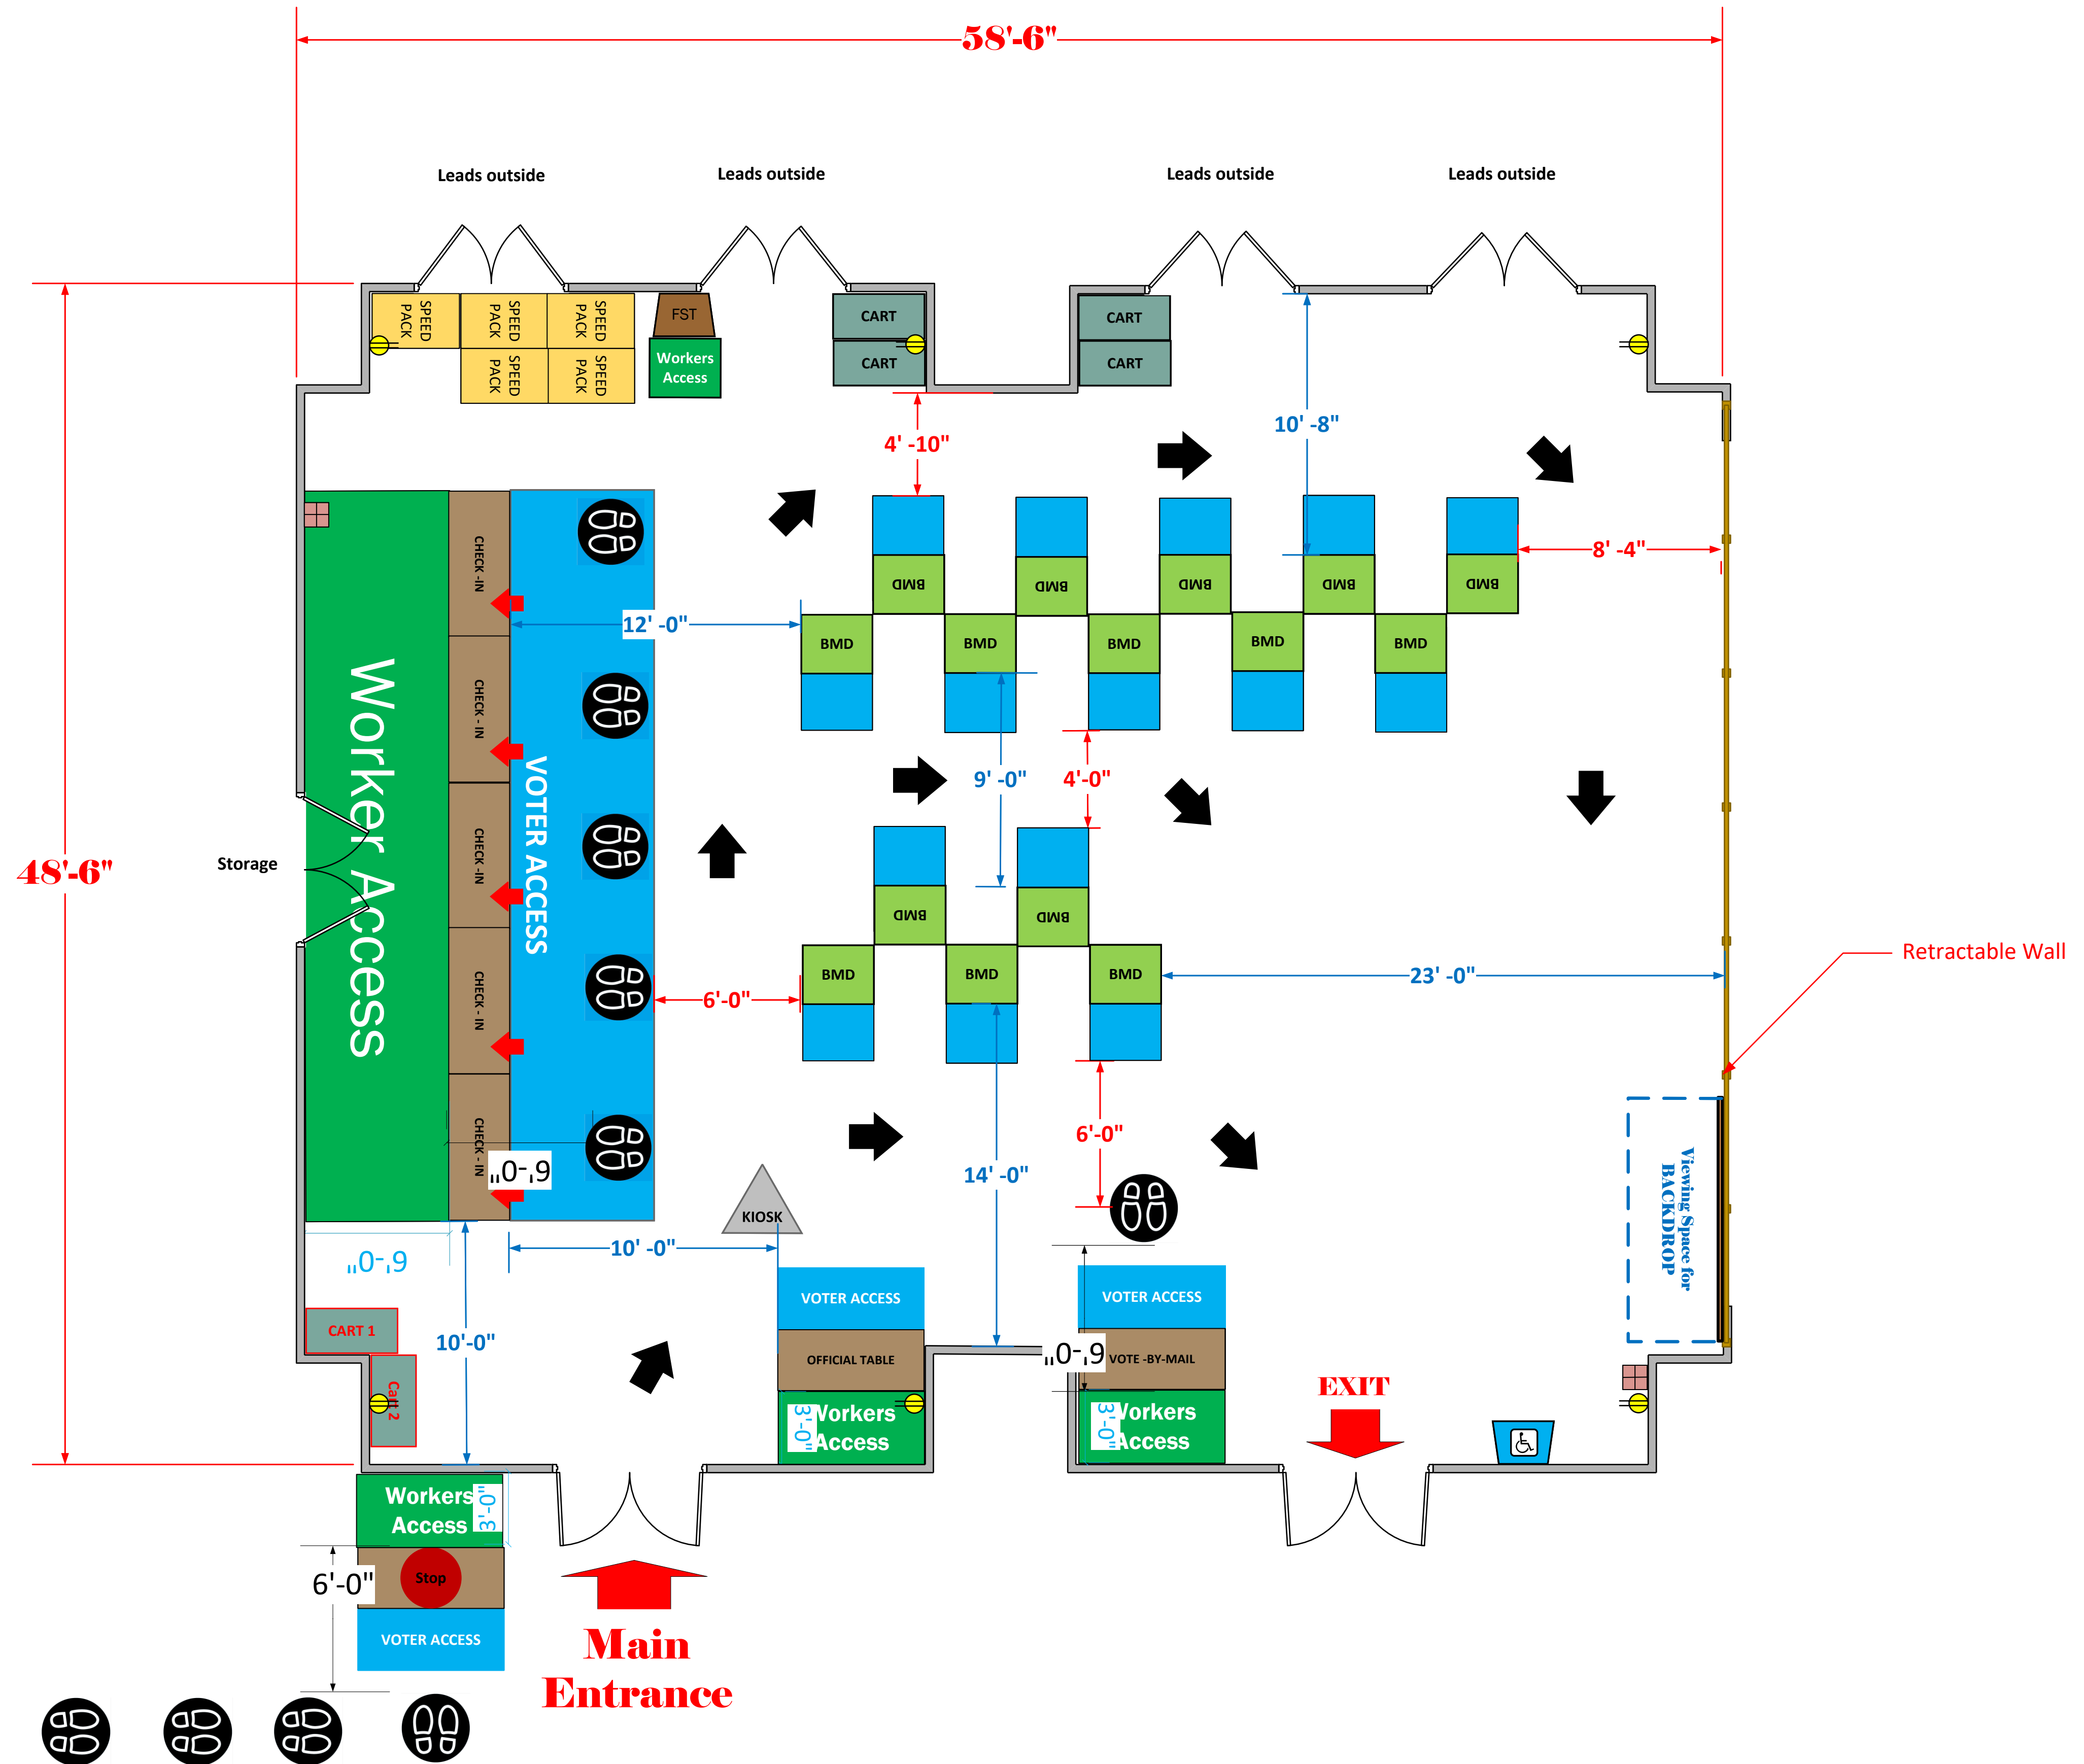

AUDITORIUM A-B (2,836 Sq. ft.)

LEGEND

Room Size	Dimension: 48' x 58'	Sq. Ft.: 2,836
EPB	Primary: 5	Secondary: Pending
BMD	Total: 15	Actual: 15
Circuits	Total: Pending	Usable: Pending
Floor Decals		
BALLOT MARKING DEVICE		
CHECK IN TABLE		
BMD CART		
BACKDROP		
KIOSK		
POWER OUTLET		
PROTRUDING OBJECT		
ROUTER		
POWER CORDS		

**Pico Park Community
Center VC #20936**

SCALE
1:48
DRAWN BY
Roy Welch