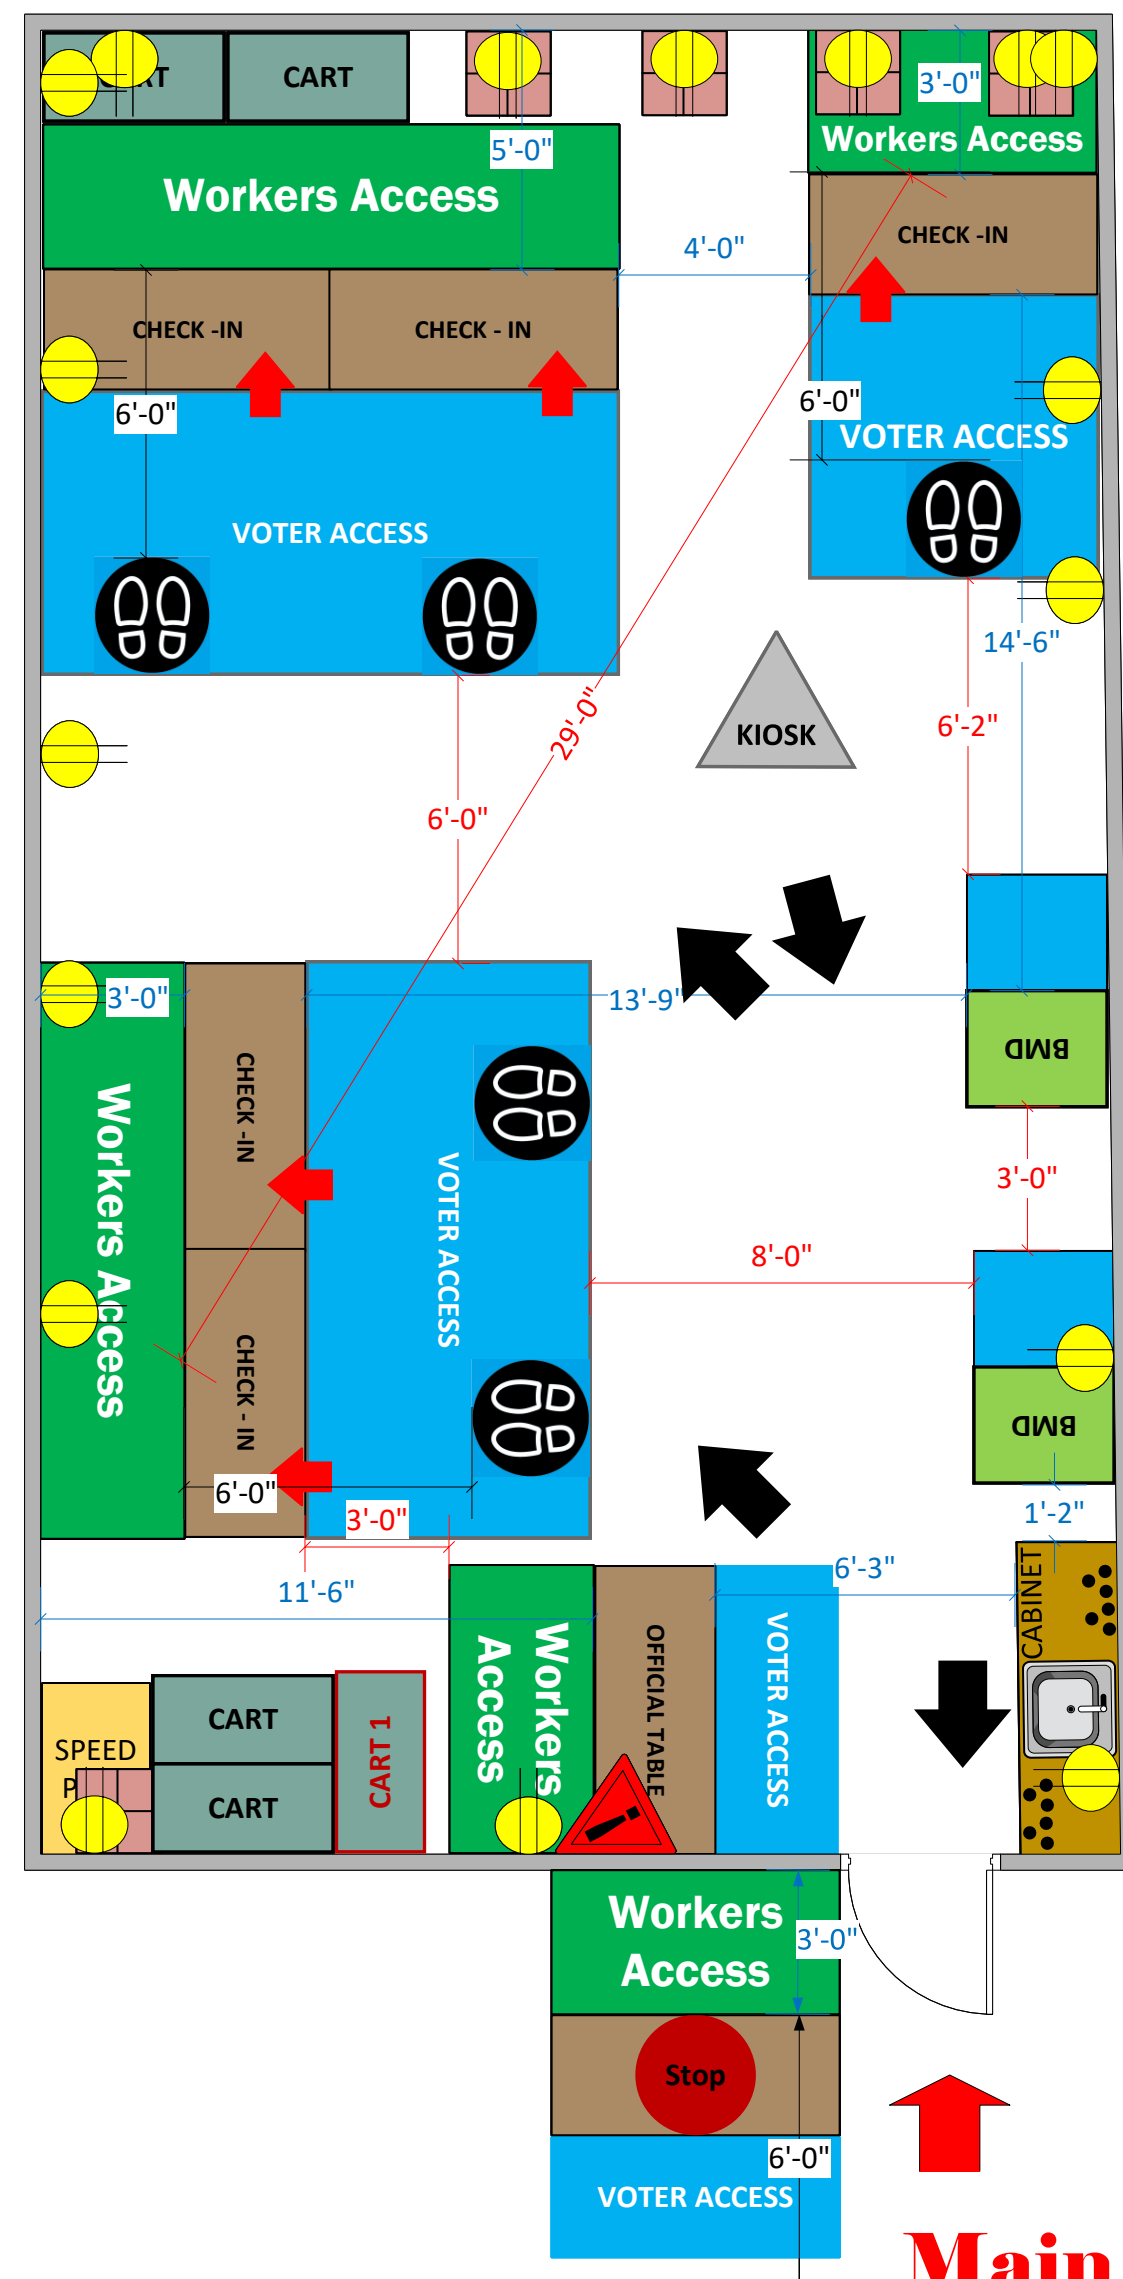

Training Room 150 (822 Sq. Ft)

Training Room 2 (883 Sq. Ft)

LEGEND

Room Size	Dimension:	Sq. Ft:	1705
EPB	Primary:	Secondary:	5
BMD	Total:	Actual:	15
Circuits	Total:	Usable:	
Floor Decals			
BALLOT MARKING DEVICE			
CHECK IN TABLE			
BMD CART			
BACKDROP			
KIOSK			
POWER OUTLET			
PROTRUDING OBJECT			
ROUTER			
POWER CORDS			

TITLE
**Eastside Union School
VCID# 20941**

SCALE	1: 48
DRAWN BY	Cassandra Stipes