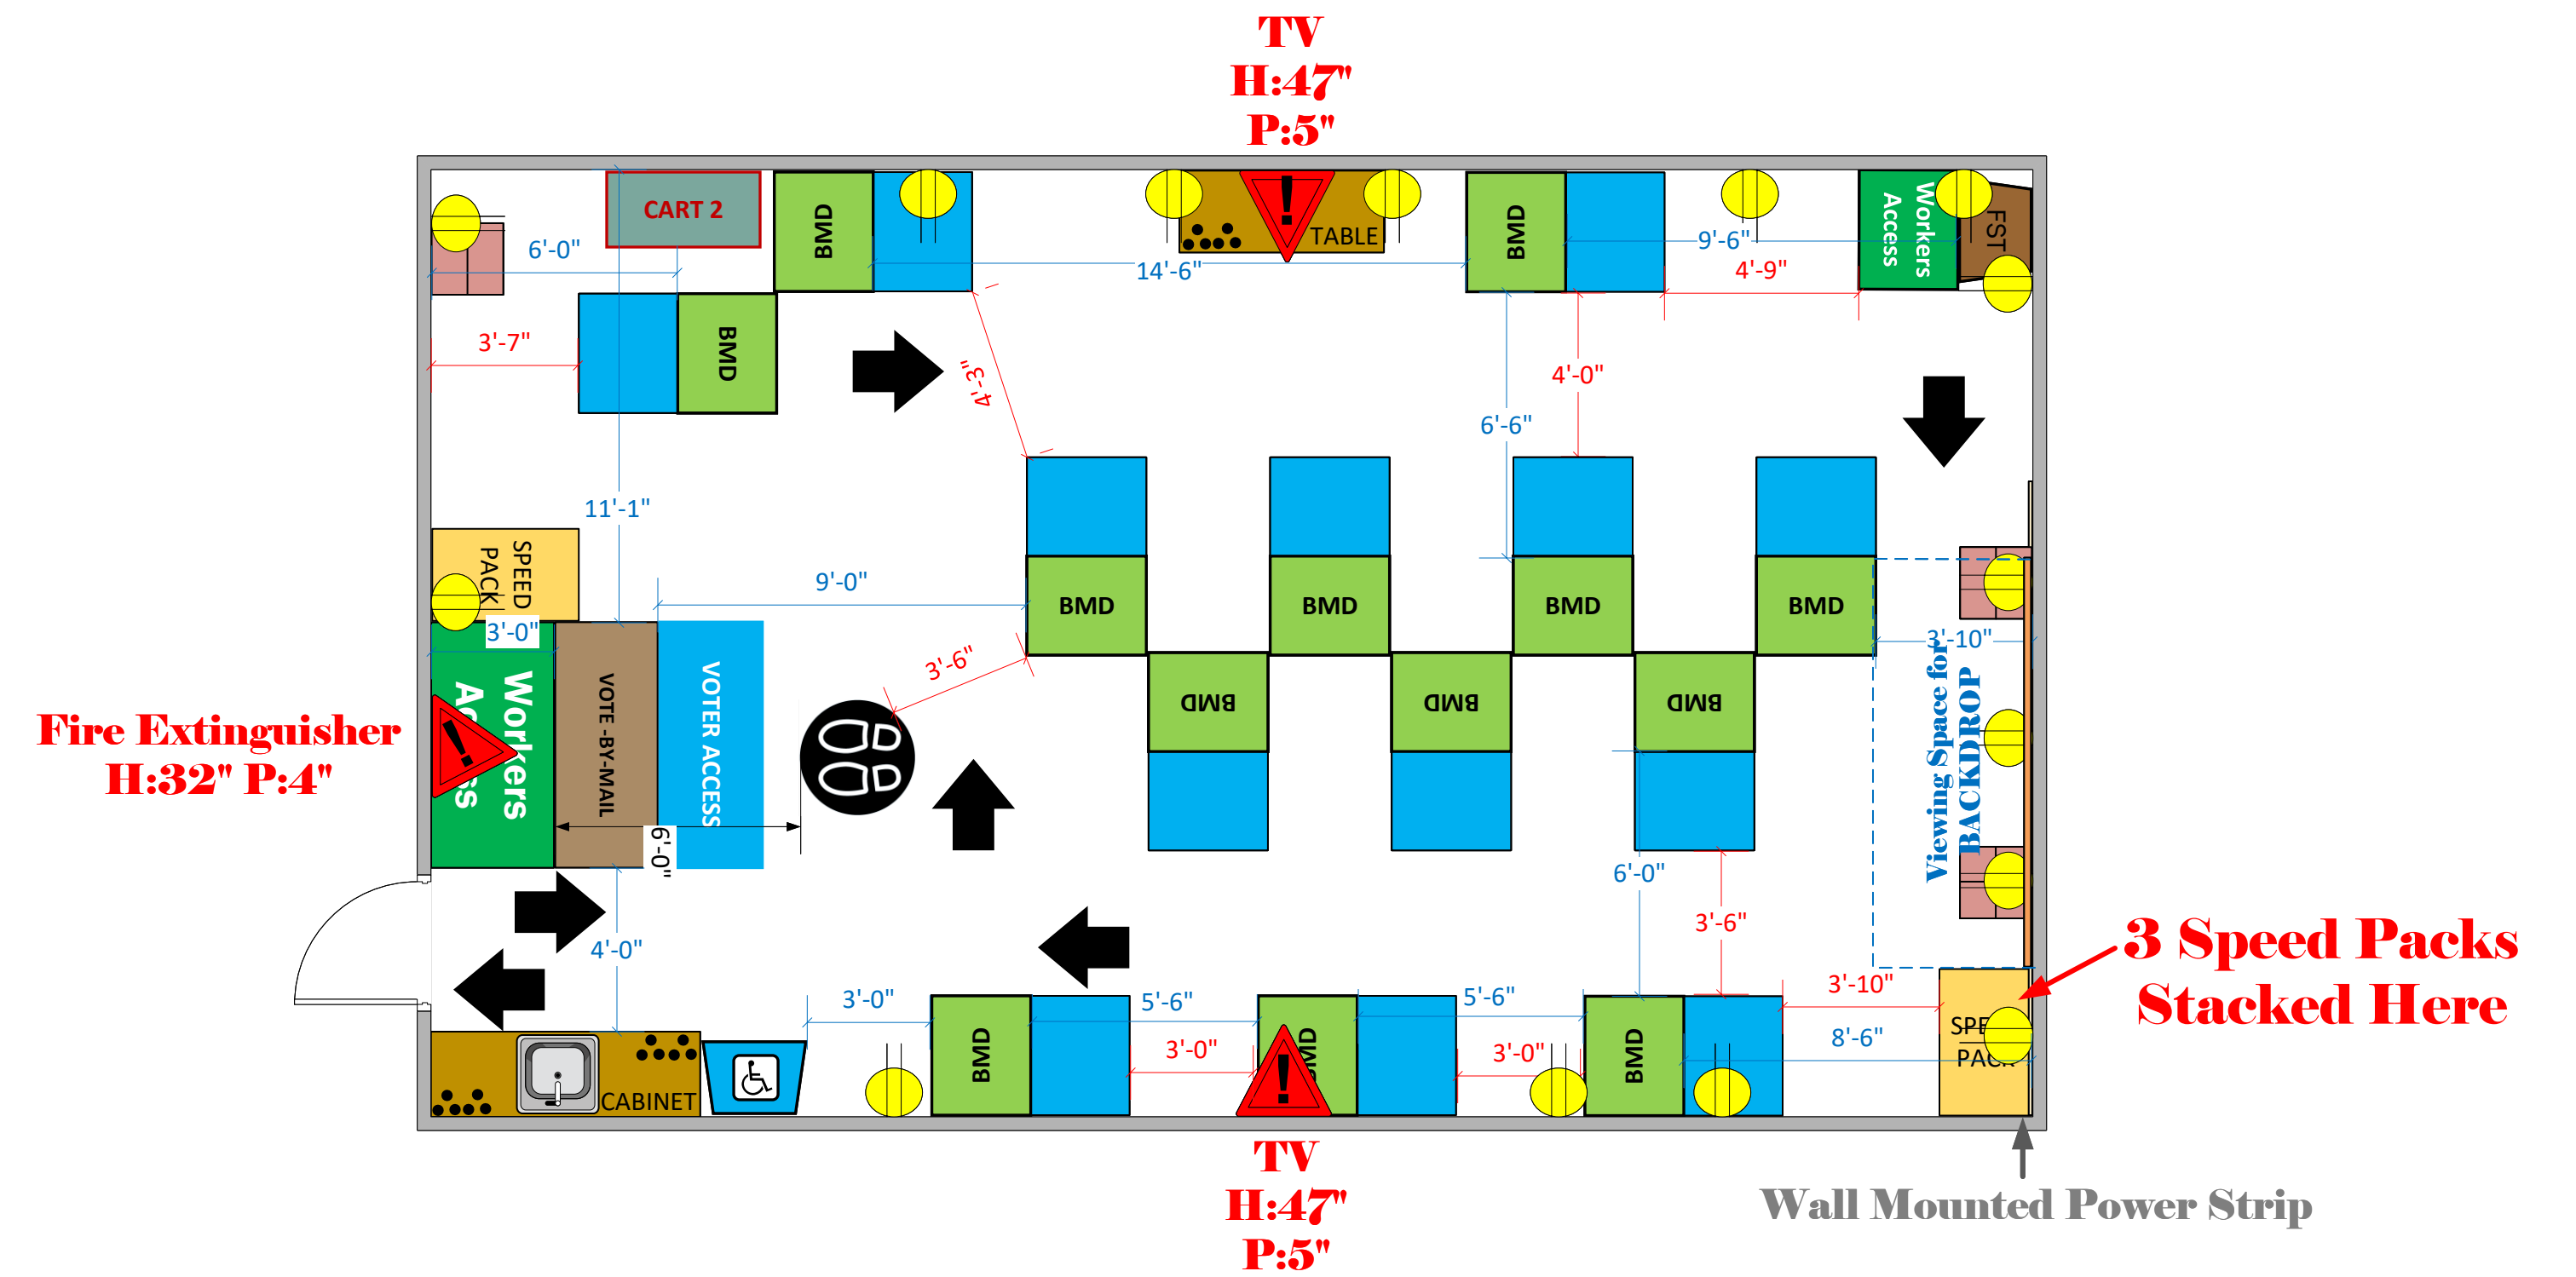

Training Room 150 (822 Sq. Ft)

Training Room 2 (883 Sq. Ft)

LEGEND

Room Size	Dimension:	Sq. Ft:	1705
EPB	Primary:	Secondary:	5
BMD	Total:	Actual:	15
Circuits	Total:	Usable:	
Floor Decals			
BALLOT MARKING DEVICE			
CHECK IN TABLE			
BMD CART			
BACKDROP			
KIOSK			
POWER OUTLET			
PROTRUDING OBJECT			
ROUTER			
POWER CORDS			

TITLE
**Eastside Union School
VCID# 20941**

SCALE	1: 48
DRAWN BY	Cassandra Stipes