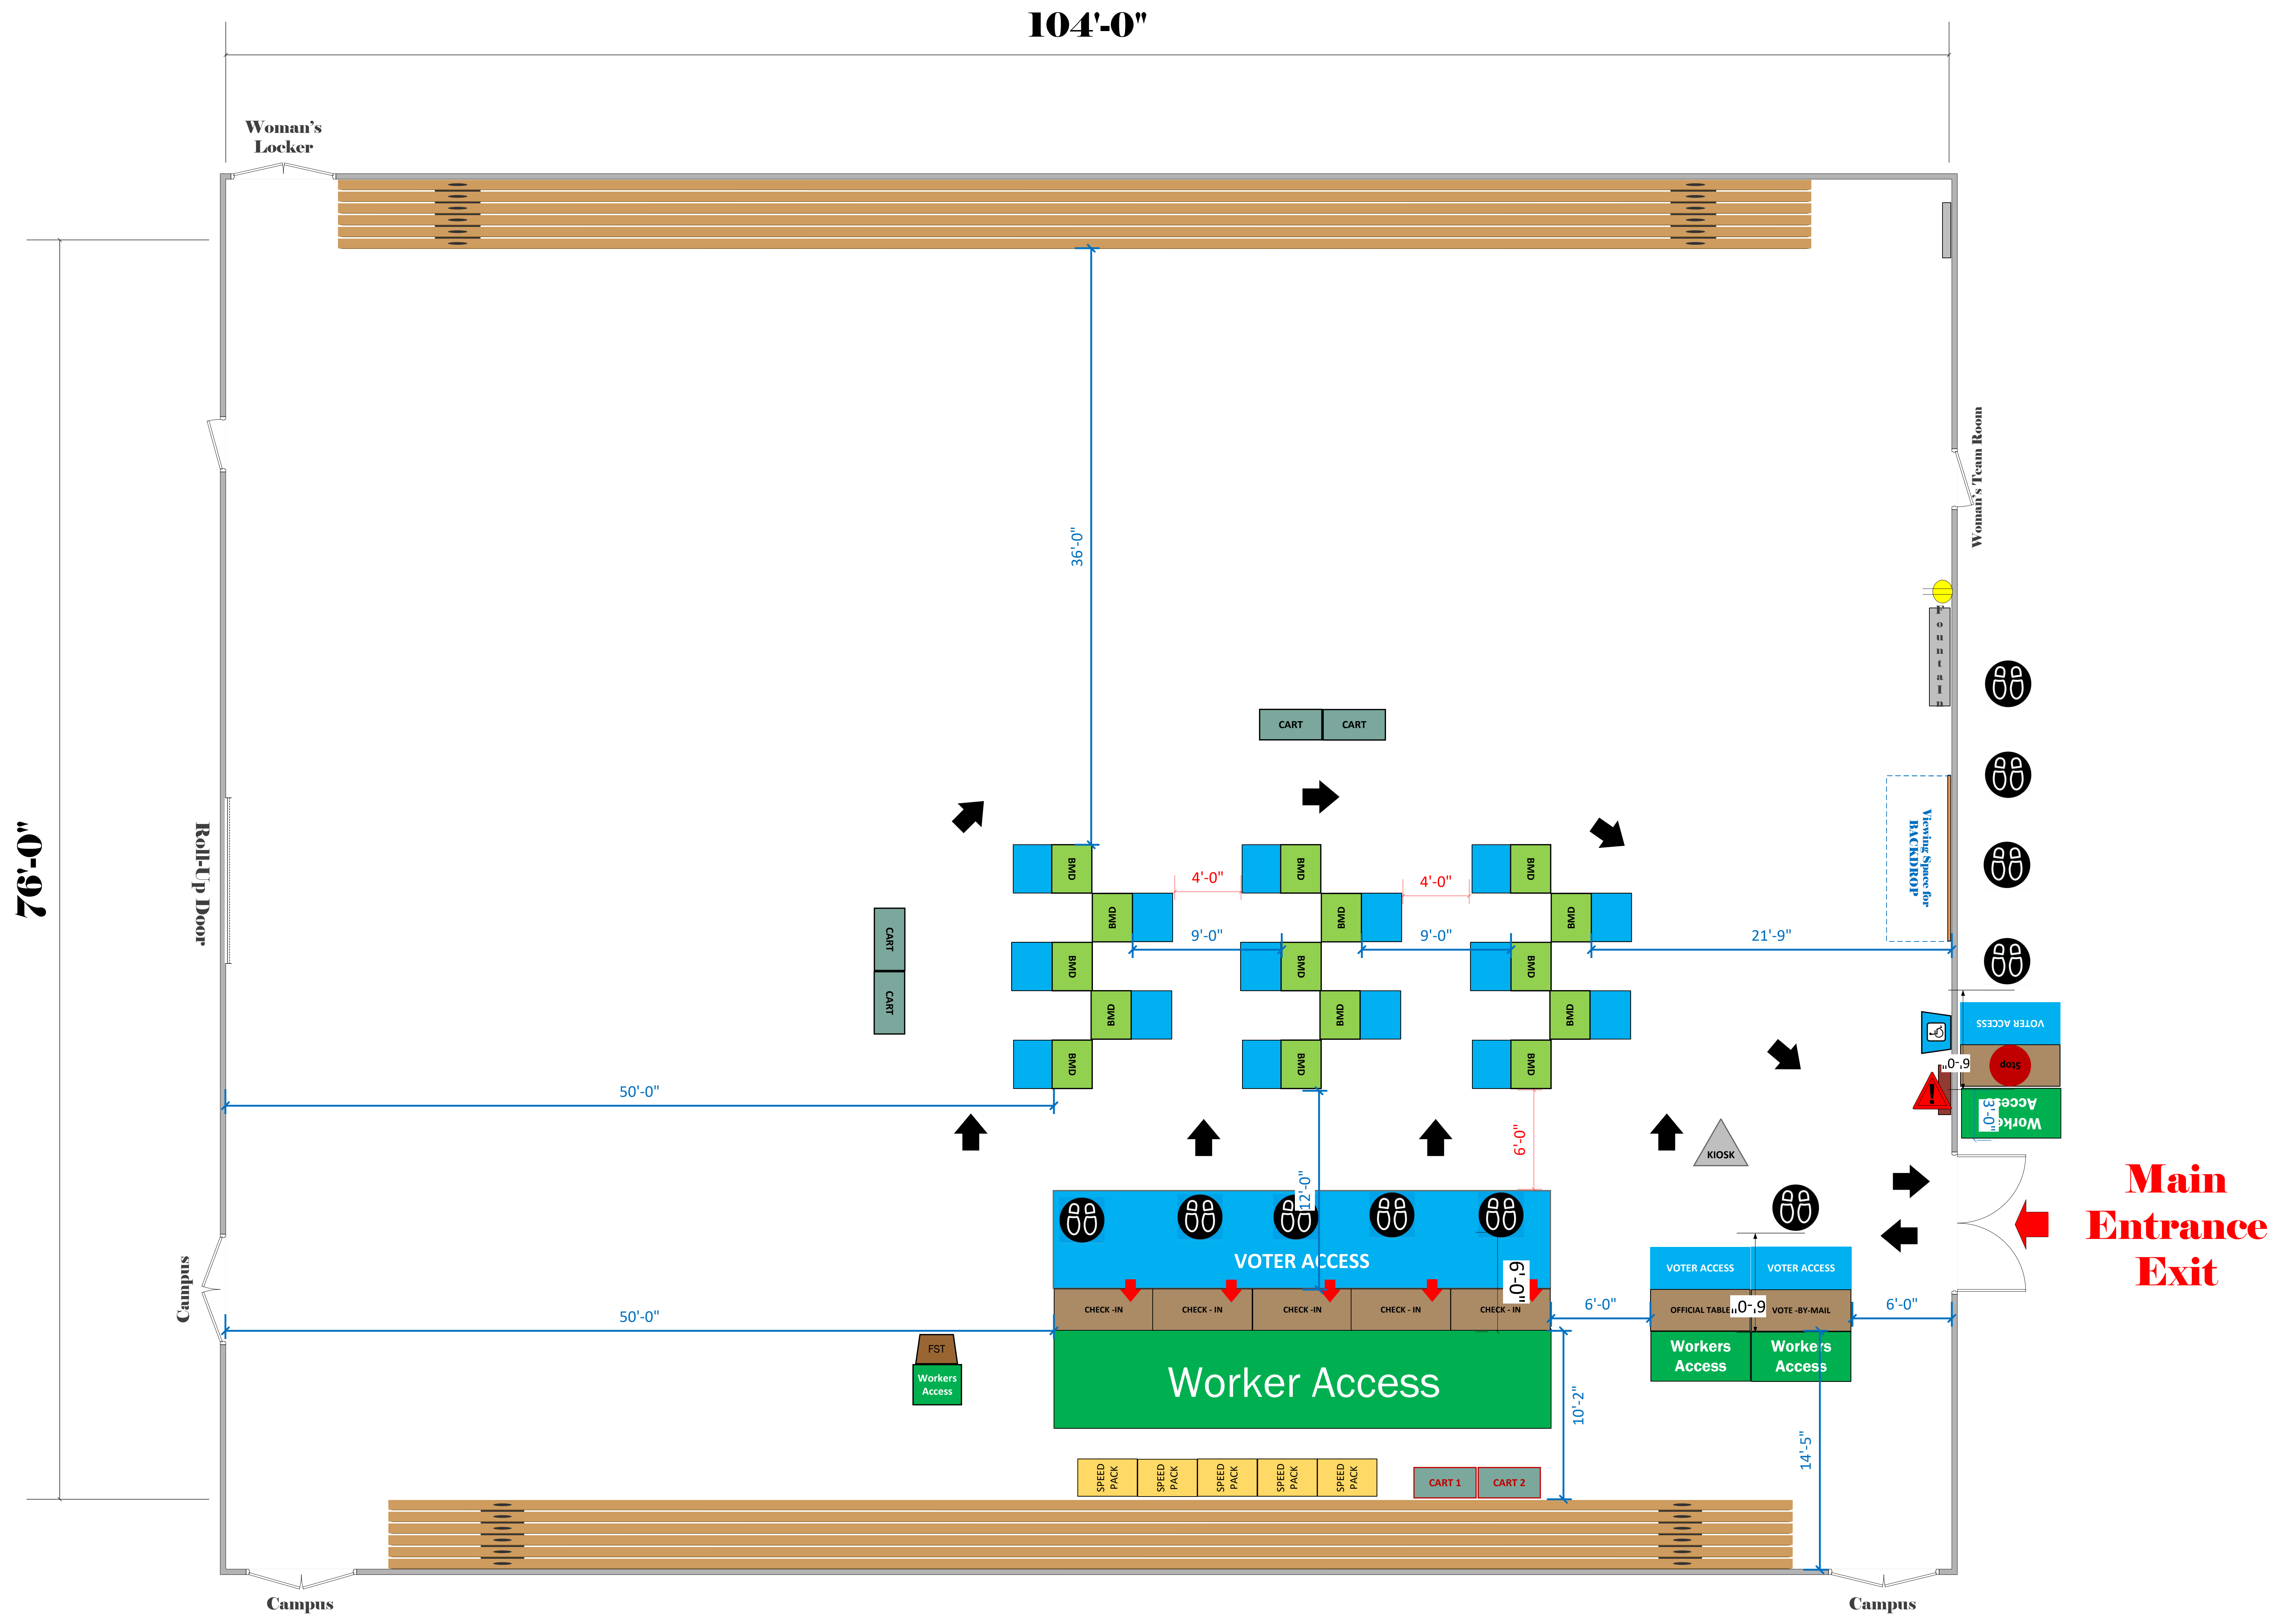

South Gymnasium (7,904 Sq. Ft.)

LEGEND

Room Size	Dimension: 104' x 76'	Sq. Ft. 7,904'
EPB	Primary:	Secondary:
BMD	Total: 15	Actual:
Circuits	Total:	Usable:
Floor Decals		
BALLOT MARKING DEVICE		
CHECK IN TABLE		
BMD CART		
BACKDROP		
KIOSK		
POWER OUTLET		
PROTRUDING OBJECT		
ROUTER		
POWER CORDS		

TITLE
**El Camino
Community College
VC ID# 20942**