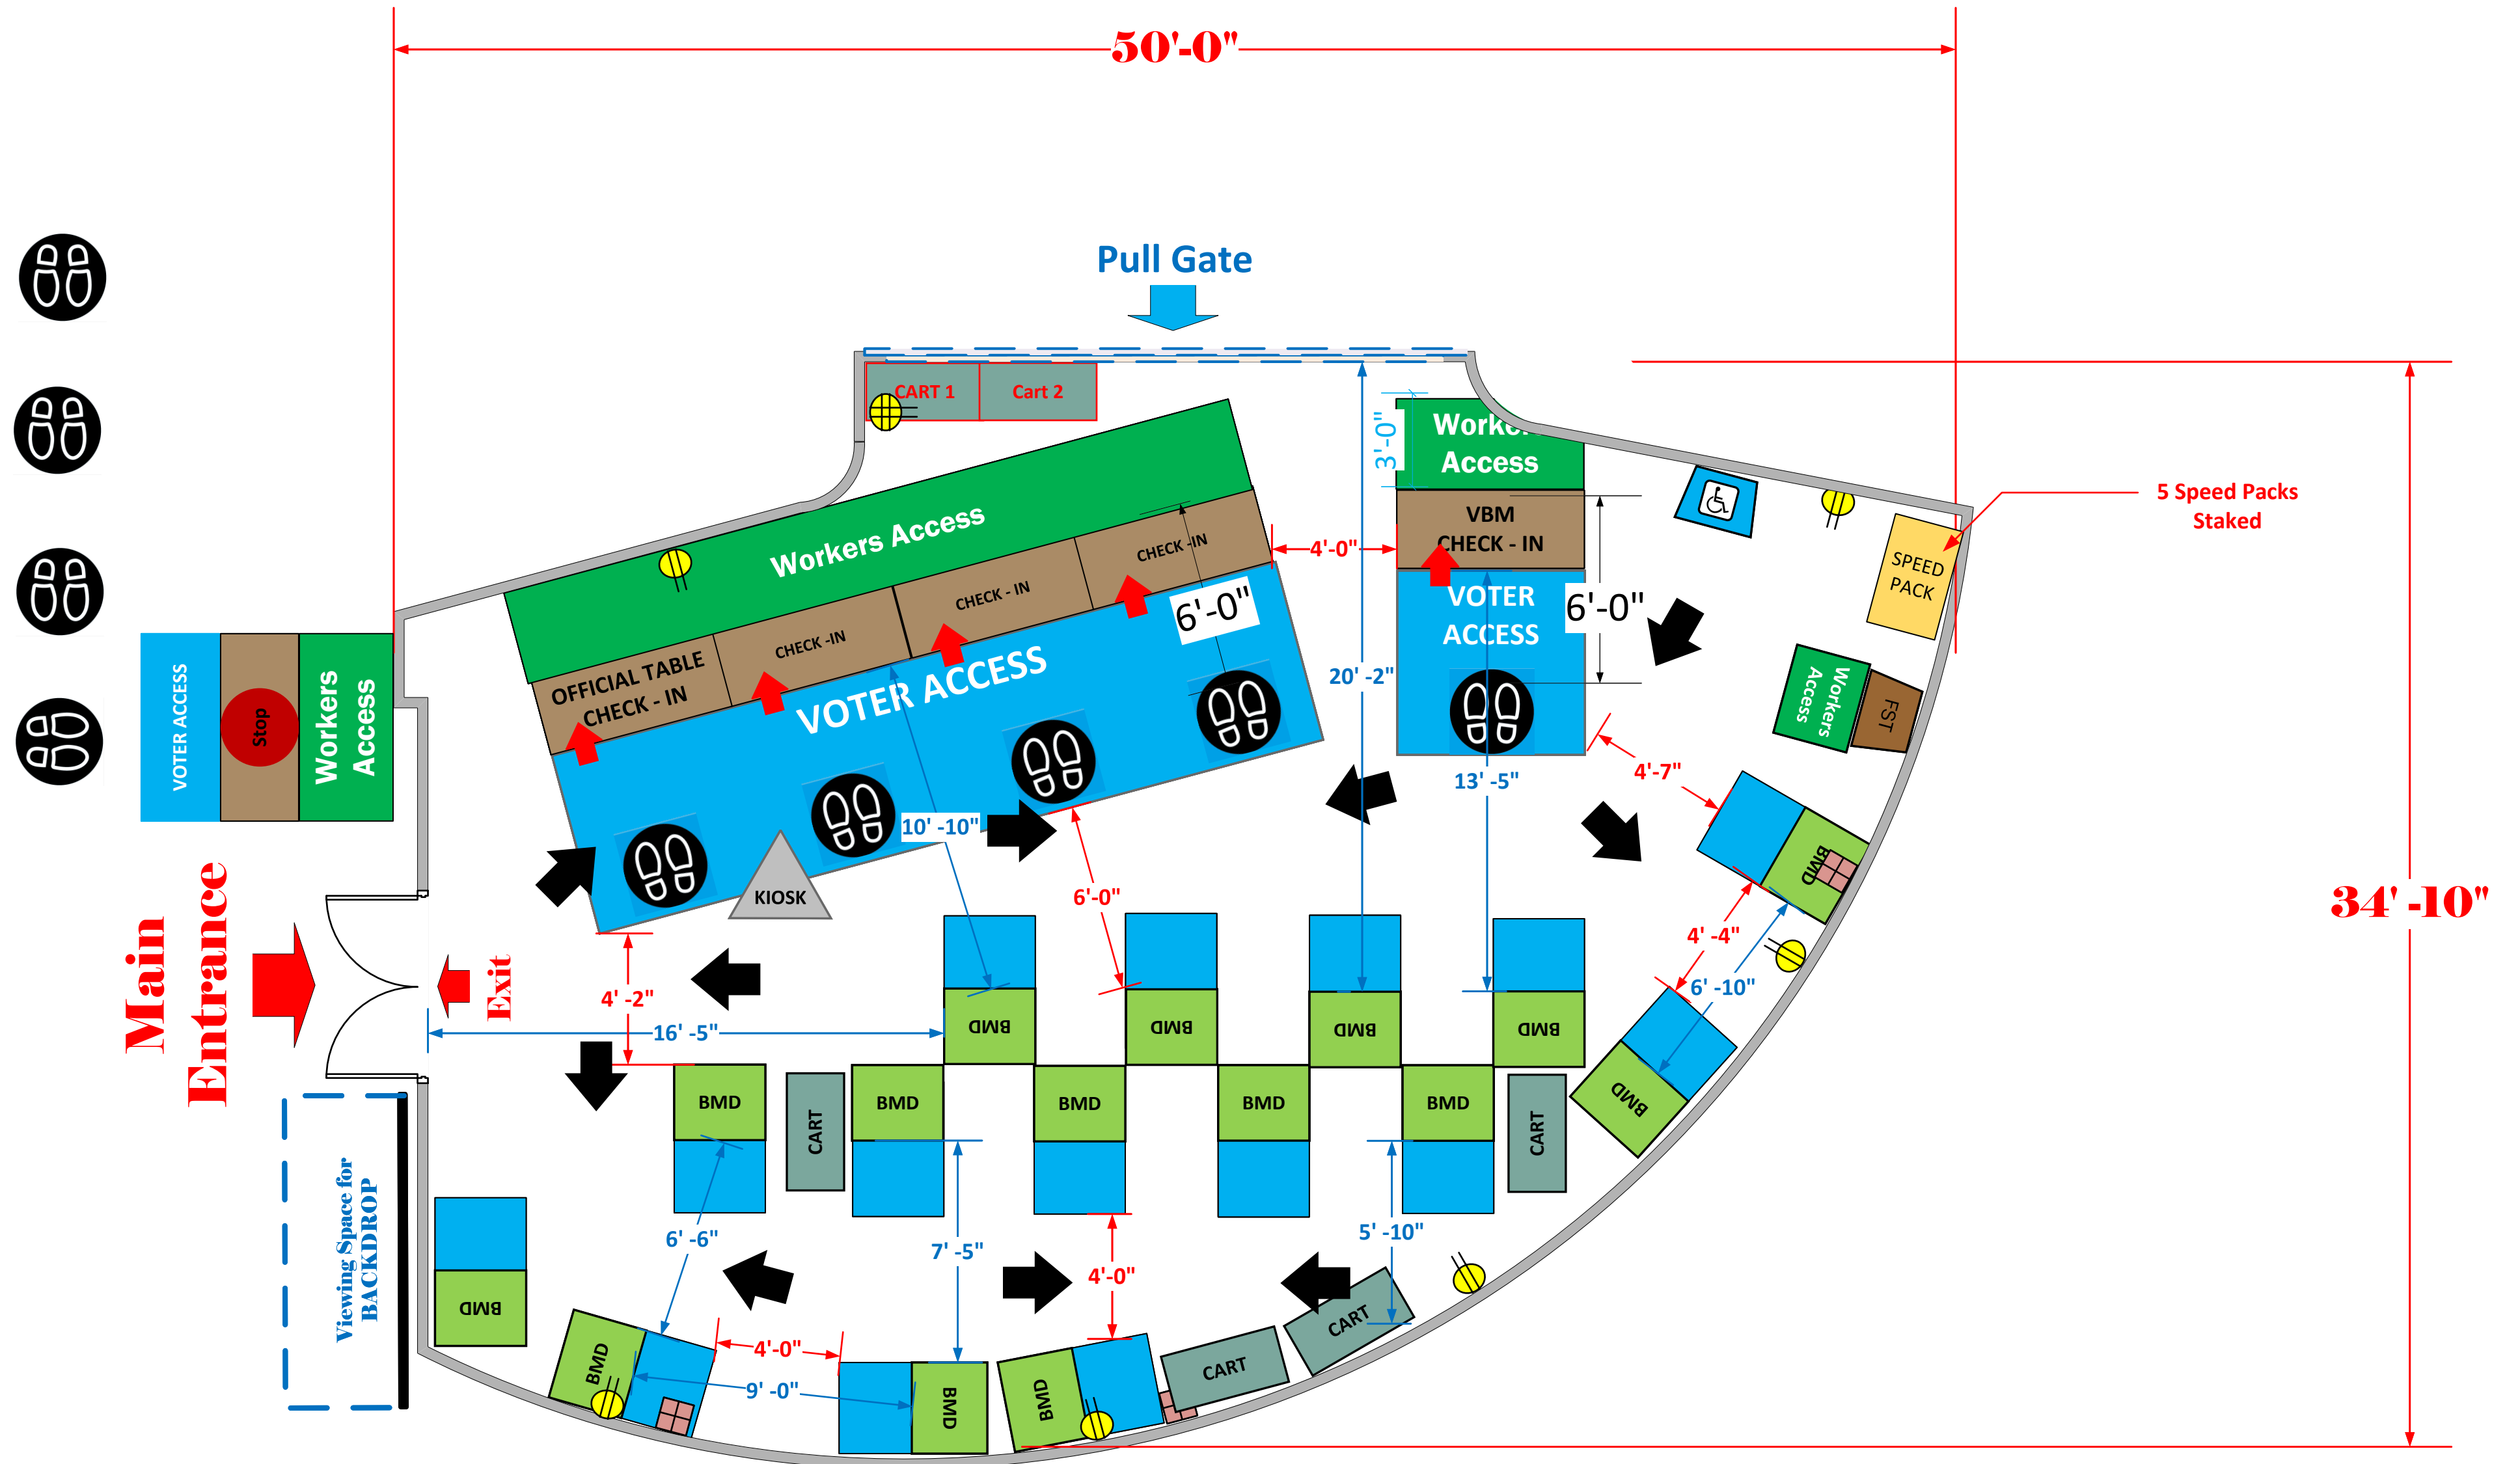

# Fine Arts Gallery (1,500 Sq. Ft.)

## LEGEND

Room Size	Dimension: <b>34' x 50'</b>	Sq. Ft.: <b>1,500</b>
EPB	Primary: <b>5</b>	Secondary: <b>Pending</b>
BMD	Total: <b>15</b>	Actual: <b>15</b>
Circuits	Total: <b>Pending</b>	Usable: <b>Pending</b>
Floor Decals		
BALLOT MARKING DEVICE		
CHECK IN TABLE		
BMD CART		
BACKDROP		
KIOSK		
POWER OUTLET		
PROTRUDING OBJECT		
ROUTER		
POWER CORDS		

TITLE  
**West Los Angeles College  
VC #20961**

SCALE  
**1: 48**

DRAWN BY  
**Roy Welch**