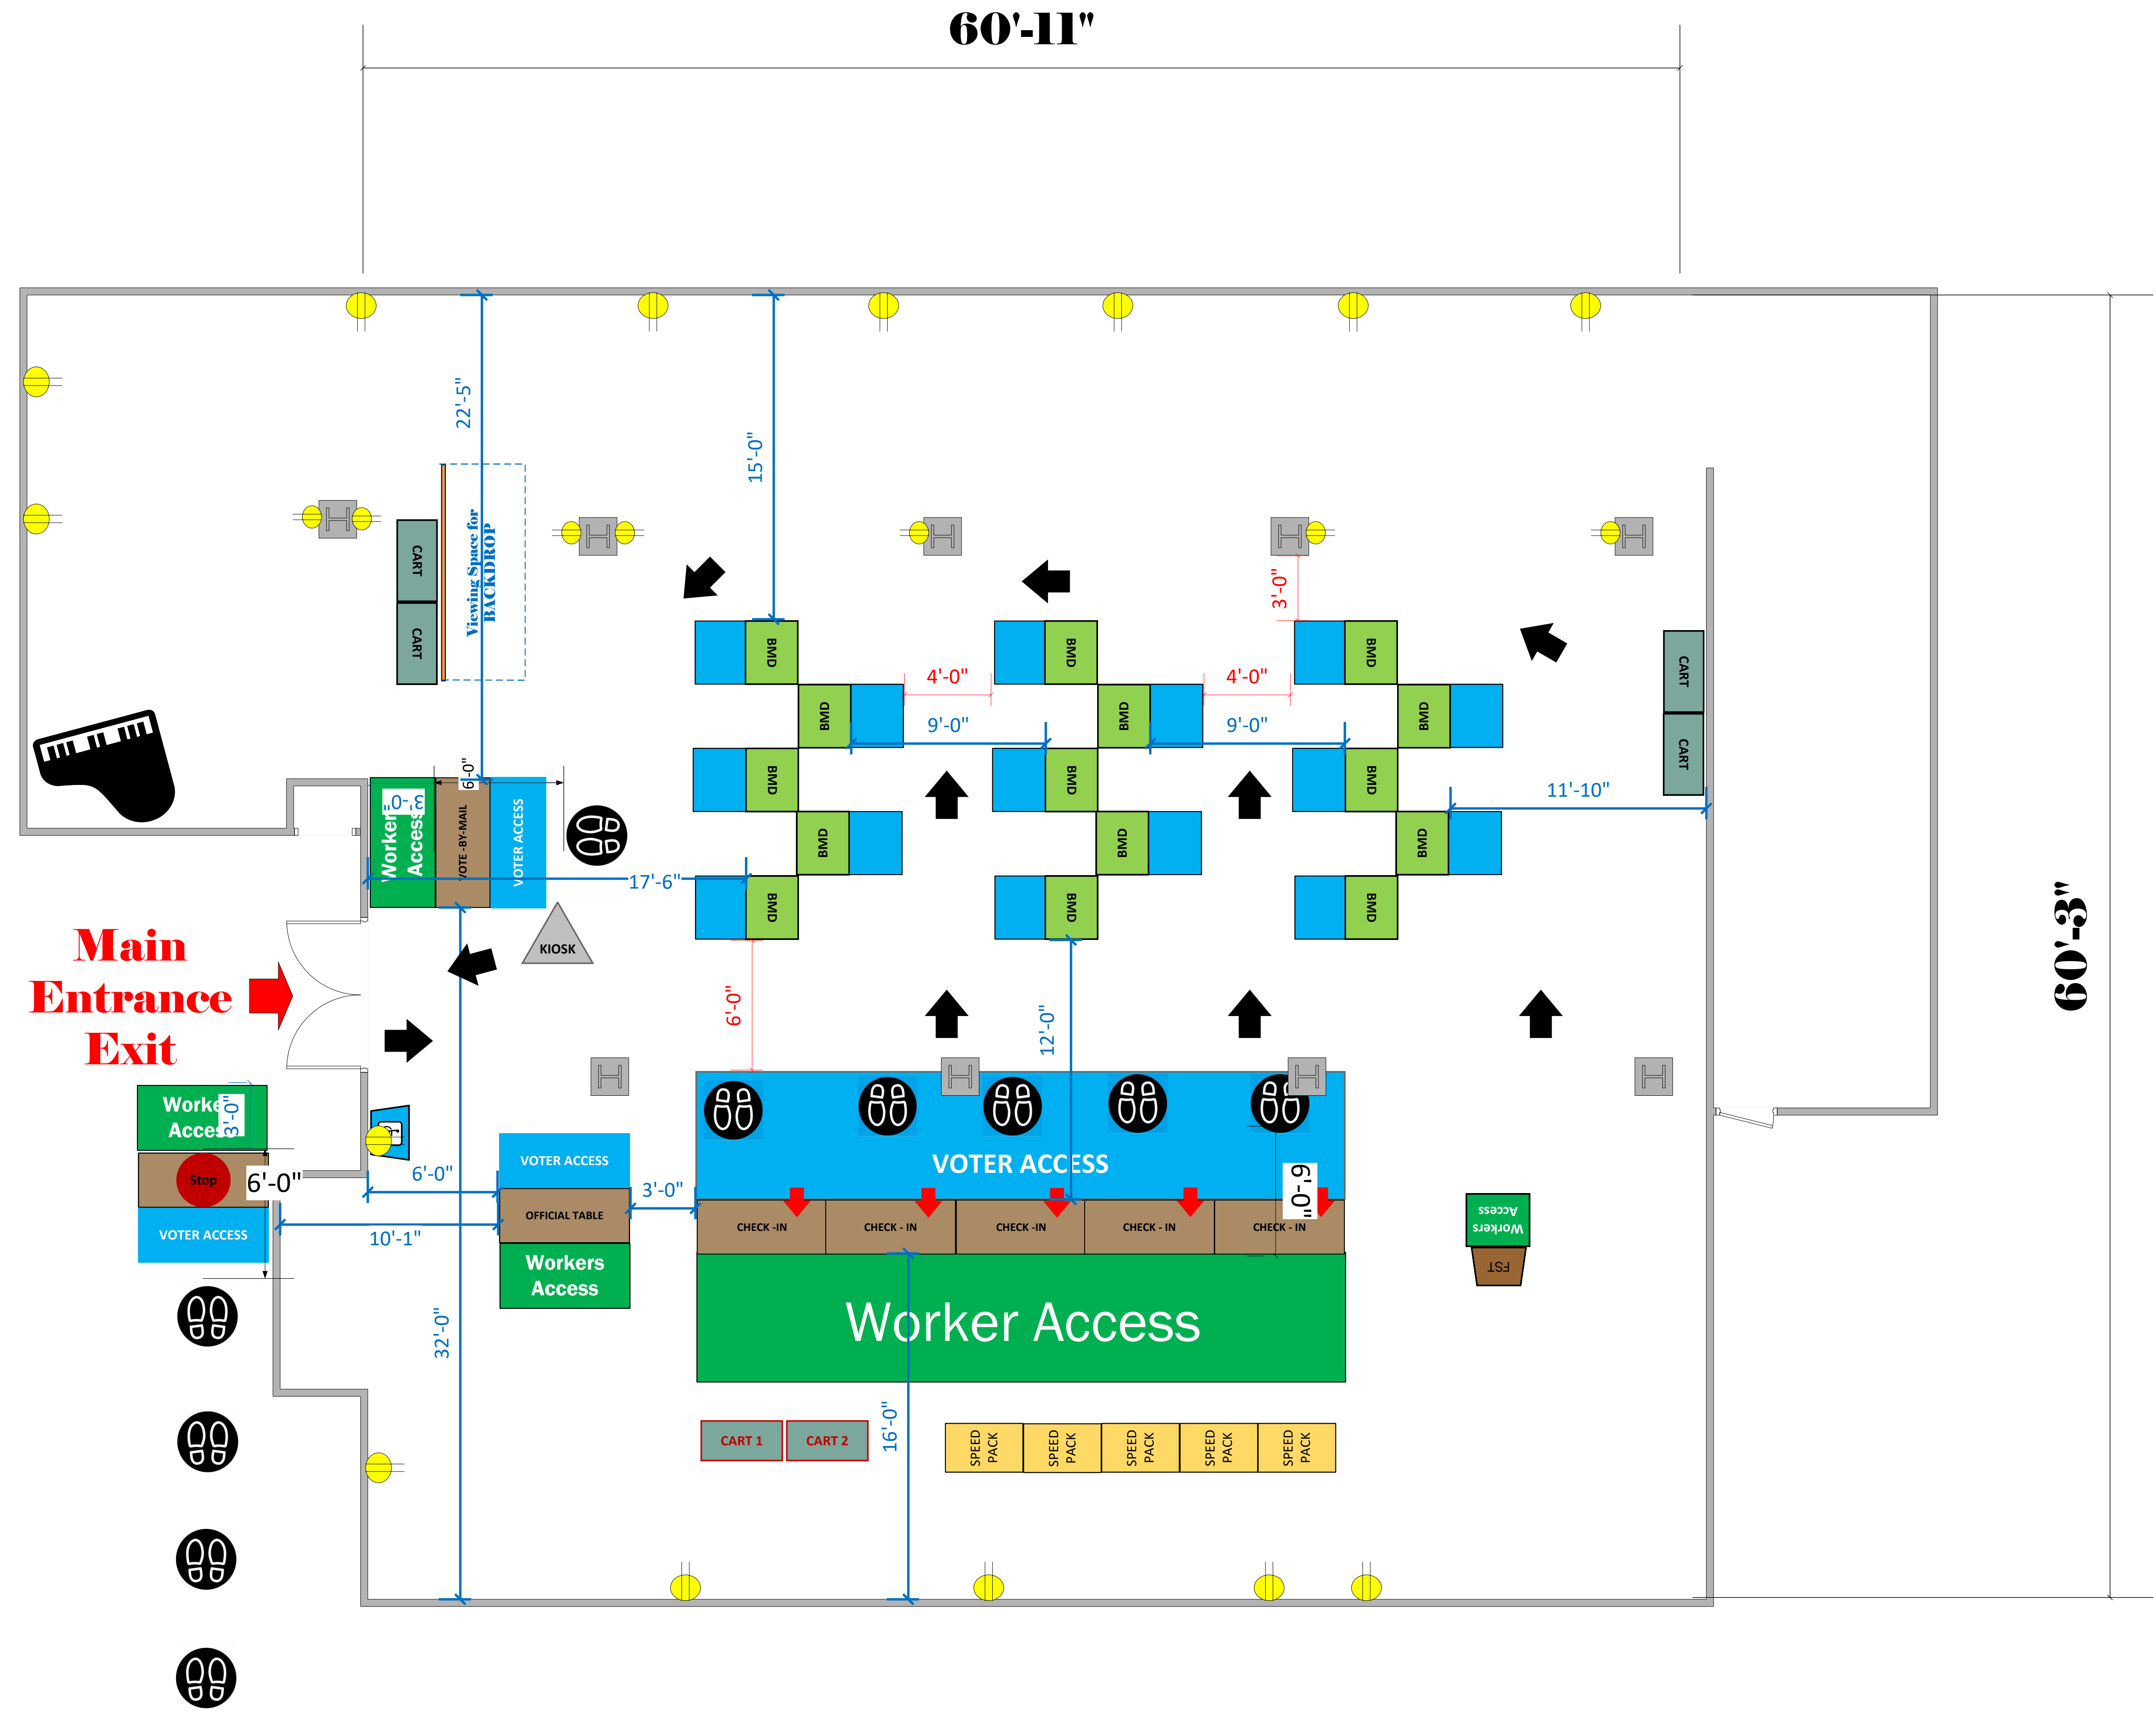

Heinsberger Room

(4,095 Usable Sq. Ft.)

LEGEND

Room Size	Dimension: 61'11" x 60'9"	Sq. Ft: 4,122'
EPB	Primary:	Secondary:
BMD	Total: 15	Actual:
Circuits	Total:	Usable:
Floor Decals		
BALLOT MARKING DEVICE		
CHECK IN TABLE		
BMD CART		
BACKDROP		
KIOSK		
POWER OUTLET		
PROTRUDING OBJECT		
ROUTER		
POWER CORDS		

TITLE **Millenium Biltmore Hotel**
VC ID# 20964

SCALE 1: 48
 DRAWN BY **David Chaparro**