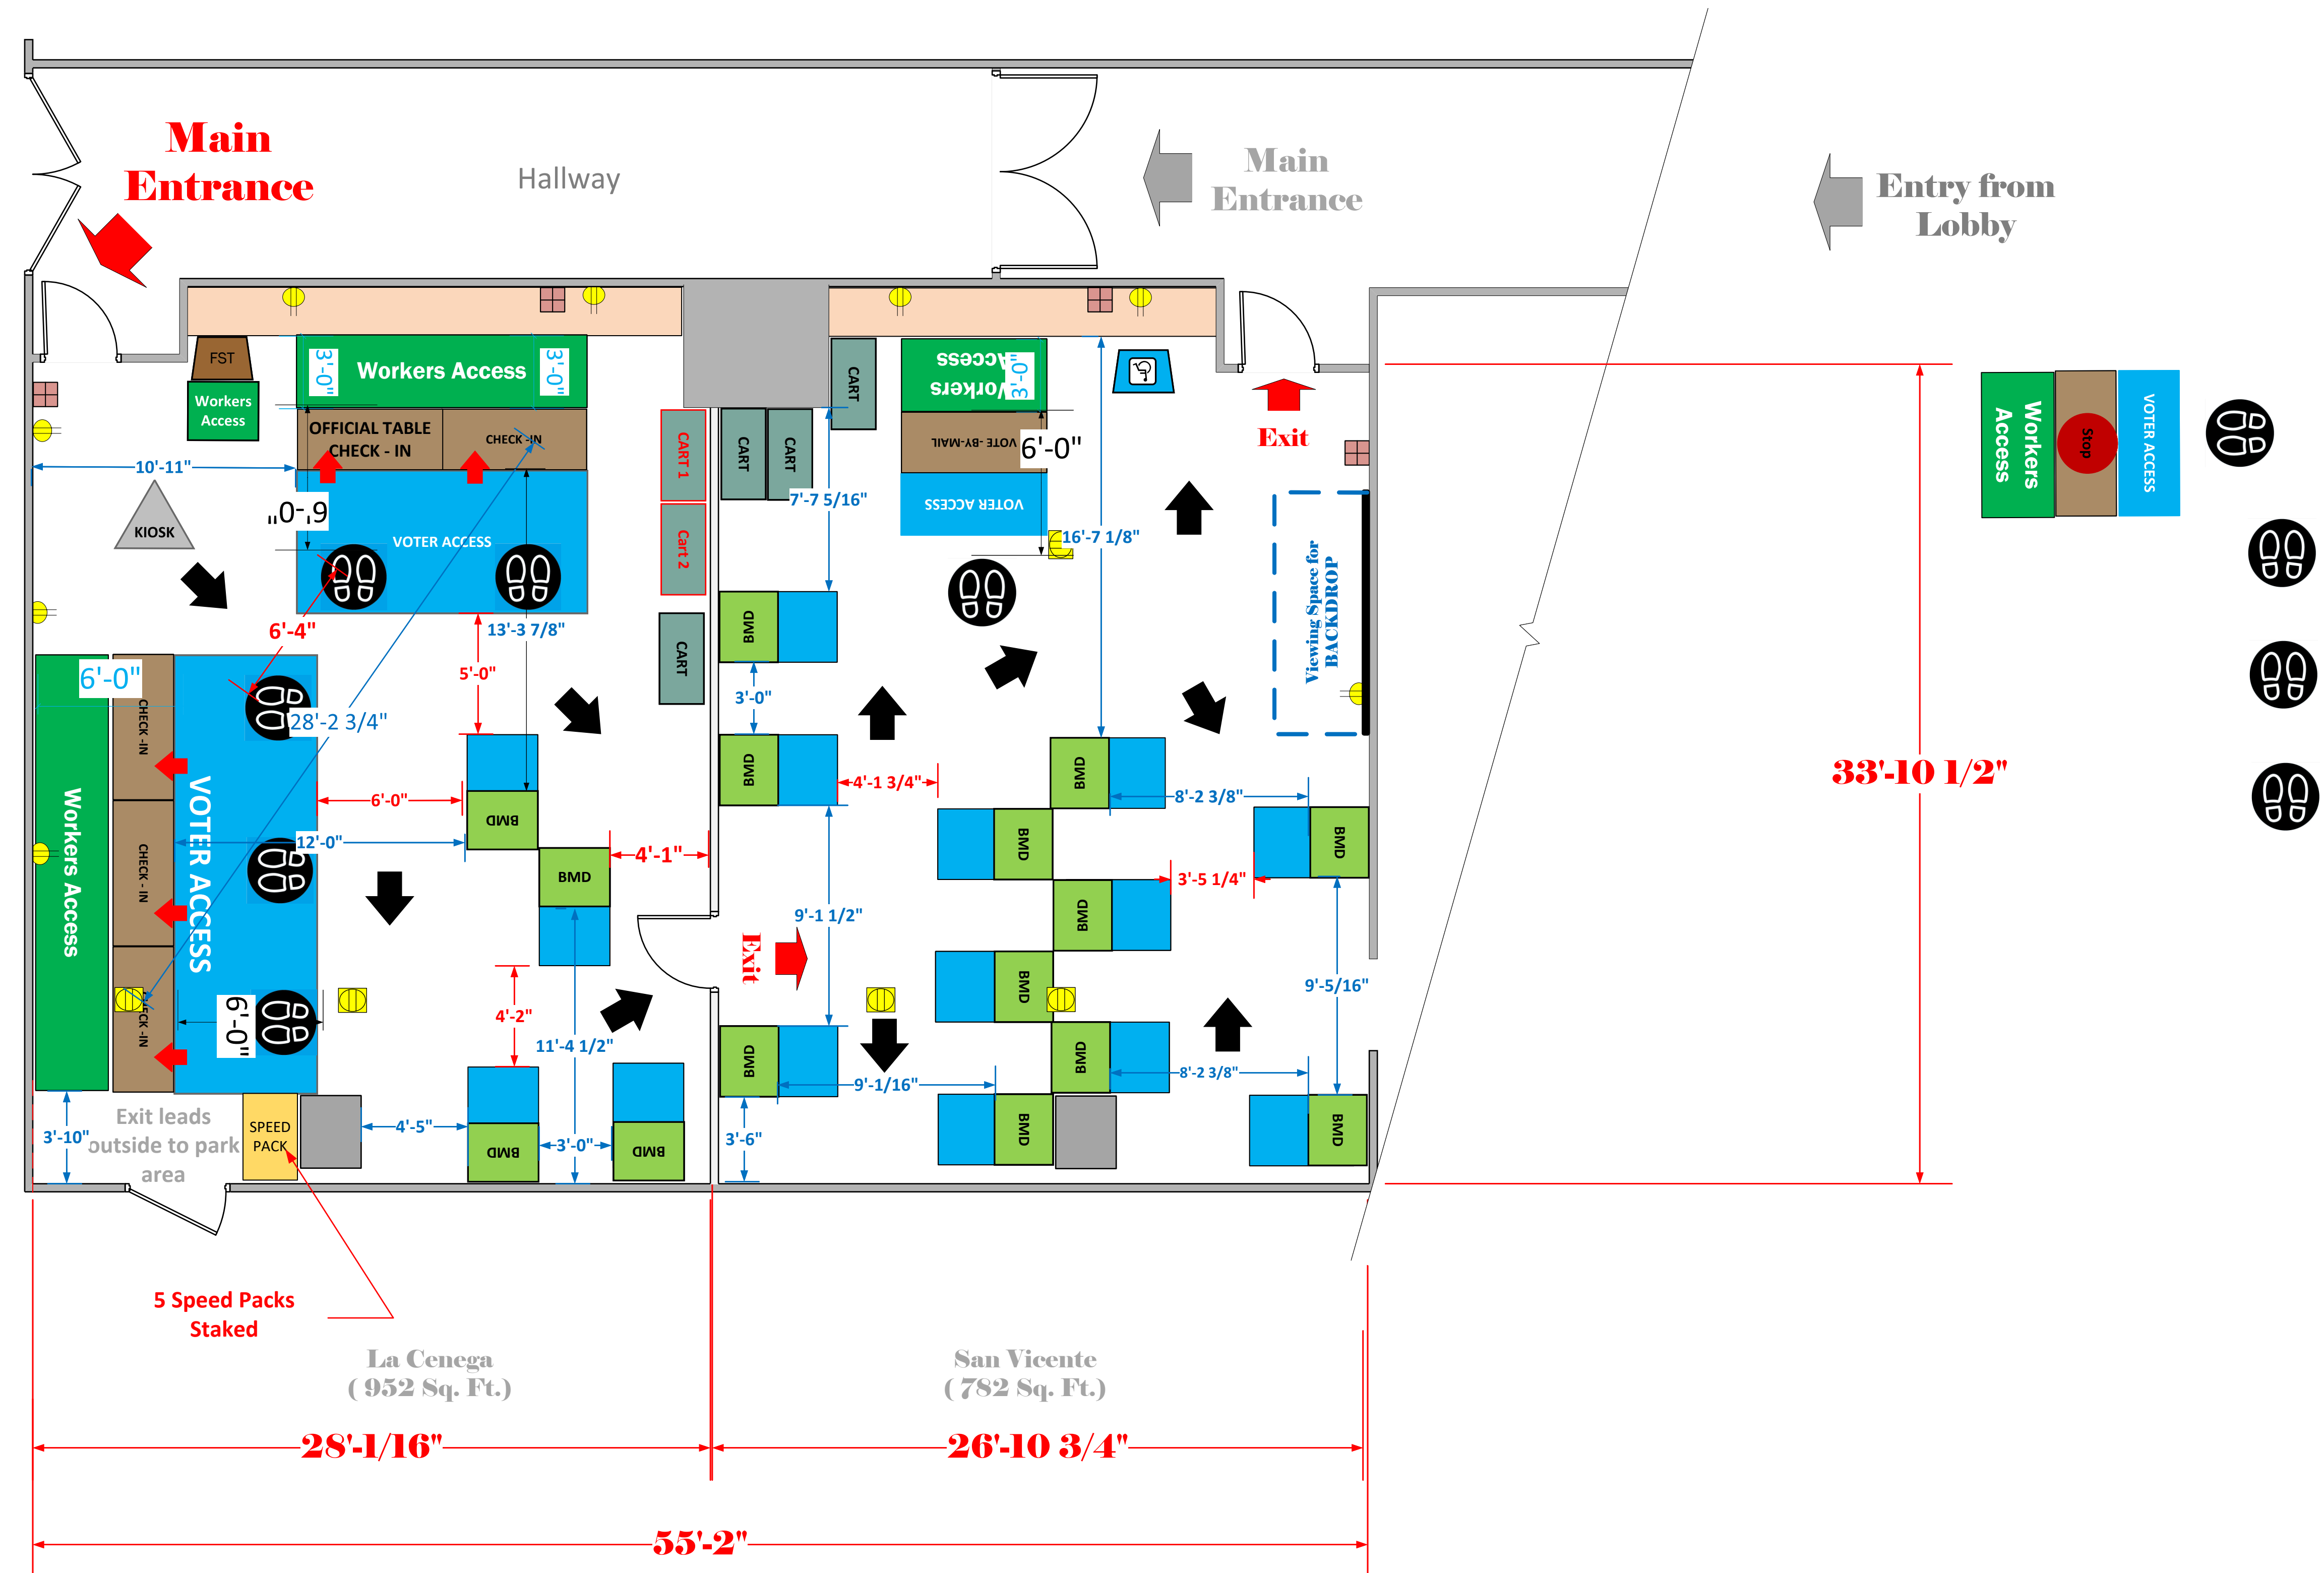

La Cenega Room & San Vicente Room (1,815 Sq. Ft.)

LEGEND

Room Size	Dimension: 33' x 55'	Sq. Ft. 1,815
EPB	Primary: 5	Secondary: Pending
BMD	Total: 15	Actual: 15
Circuits	Total: Pending	Usable: Pending
Floor Decals		
BALLOT MARKING DEVICE		
CHECK IN TABLE		
BMD CART		
BACKDROP		
KIOSK		
POWER OUTLET		
PROTRUDING OBJECT		
ROUTER		
POWER CORDS		

TITLE
**West Hollywood Park
VC # 20975**

SCALE	1: 48
DRAWN BY	Roy Welch