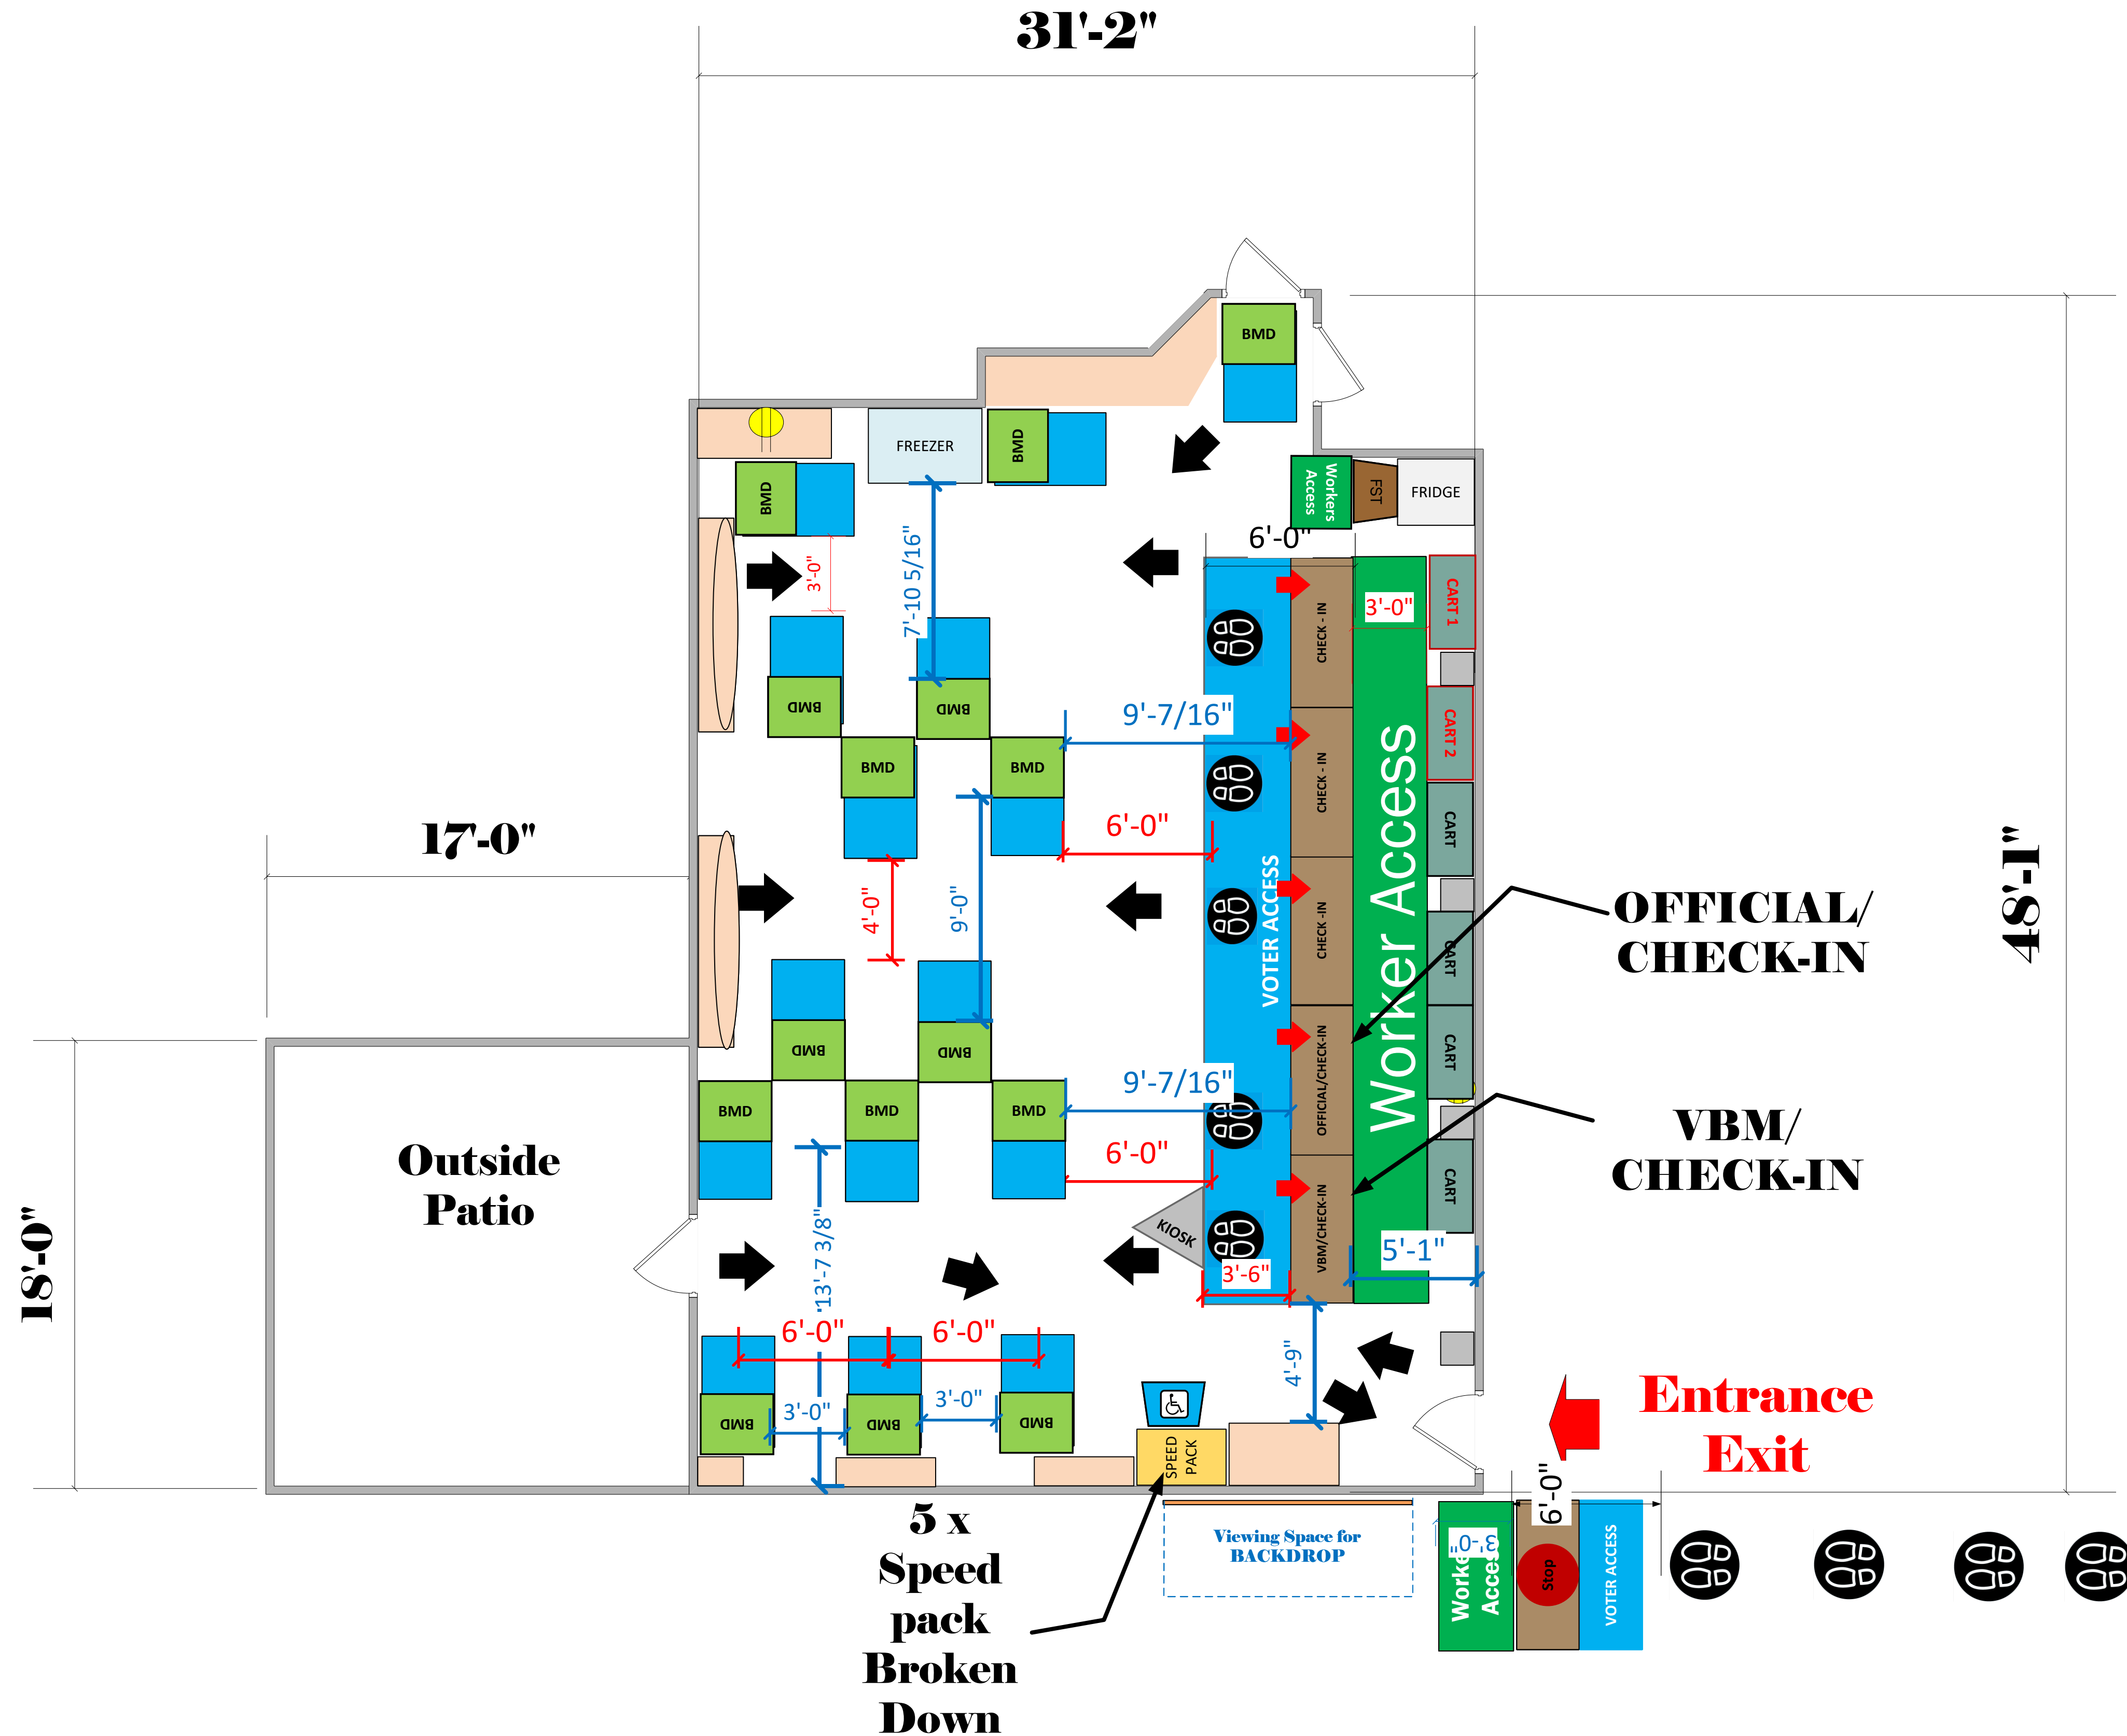

Faculty Lounge (1,500 Sq Ft)

LEGEND

Room Size	Dimension: 48'x31'	Sq. Ft: 1500
EPB	Primary:	Secondary:
BMD	Total: 15	Actual: 15
Circuits	Total:	Usable:
Floor Decals	⊗	
BALLOT MARKING DEVICE	BMD	
CHECK IN TABLE	CHECK - IN	
BMD CART	CART	
BACKDROP	Viewing Space for BACKDROP	
KIOSK	KIOSK	
POWER OUTLET	● ○ □	
PROTRUDING OBJECT	⚠	
ROUTER	R	
POWER CORDS	- - -	

**Santa Monica College
VC ID # 20987**

SCALE	1:48
DRAWN BY	Ryan Rivas