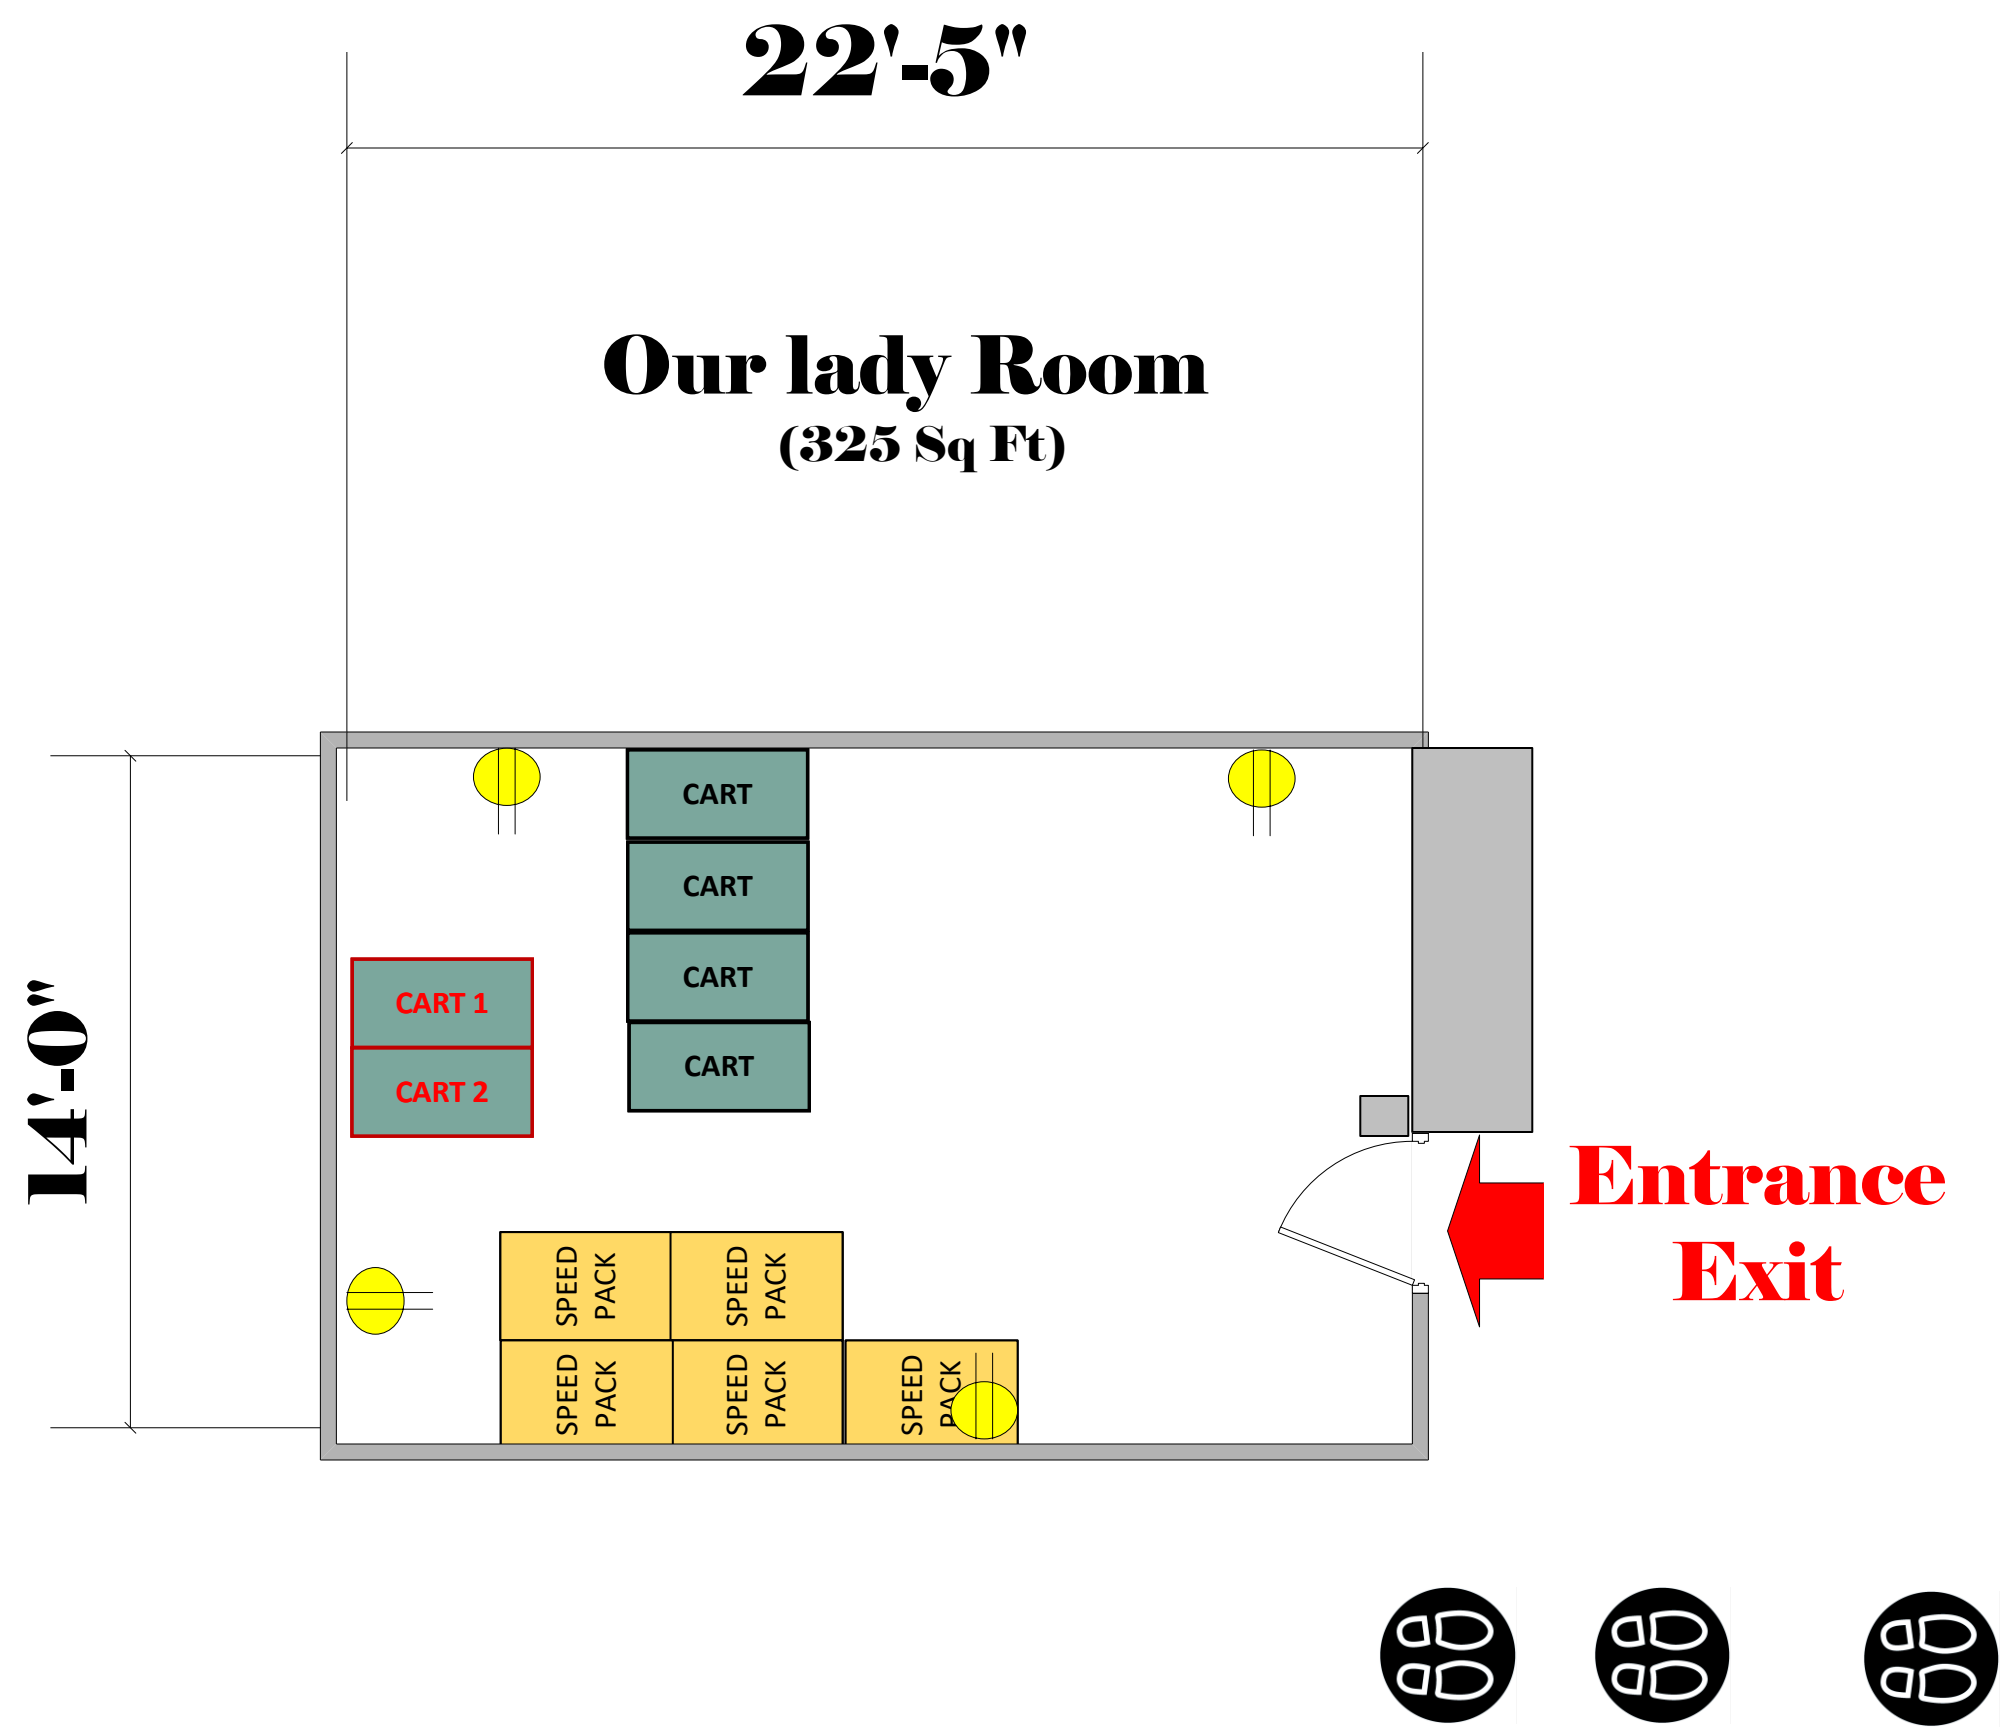

Junipero Serra Room & Our Lady Room Combined (1,601 Sq Ft)

LEGEND

Room Size	Dimension: Combined	Sq. Ft: 1601
EPB	Primary:	Secondary:
BMD	Total: 15	Actual: 15
Circuits	Total:	Usable:
Floor Decals		
BALLOT MARKING DEVICE		
CHECK IN TABLE		
BMD CART		
BACKDROP		
KIOSK		
POWER OUTLET		
PROTRUDING OBJECT		
ROUTER		
POWER CORDS		