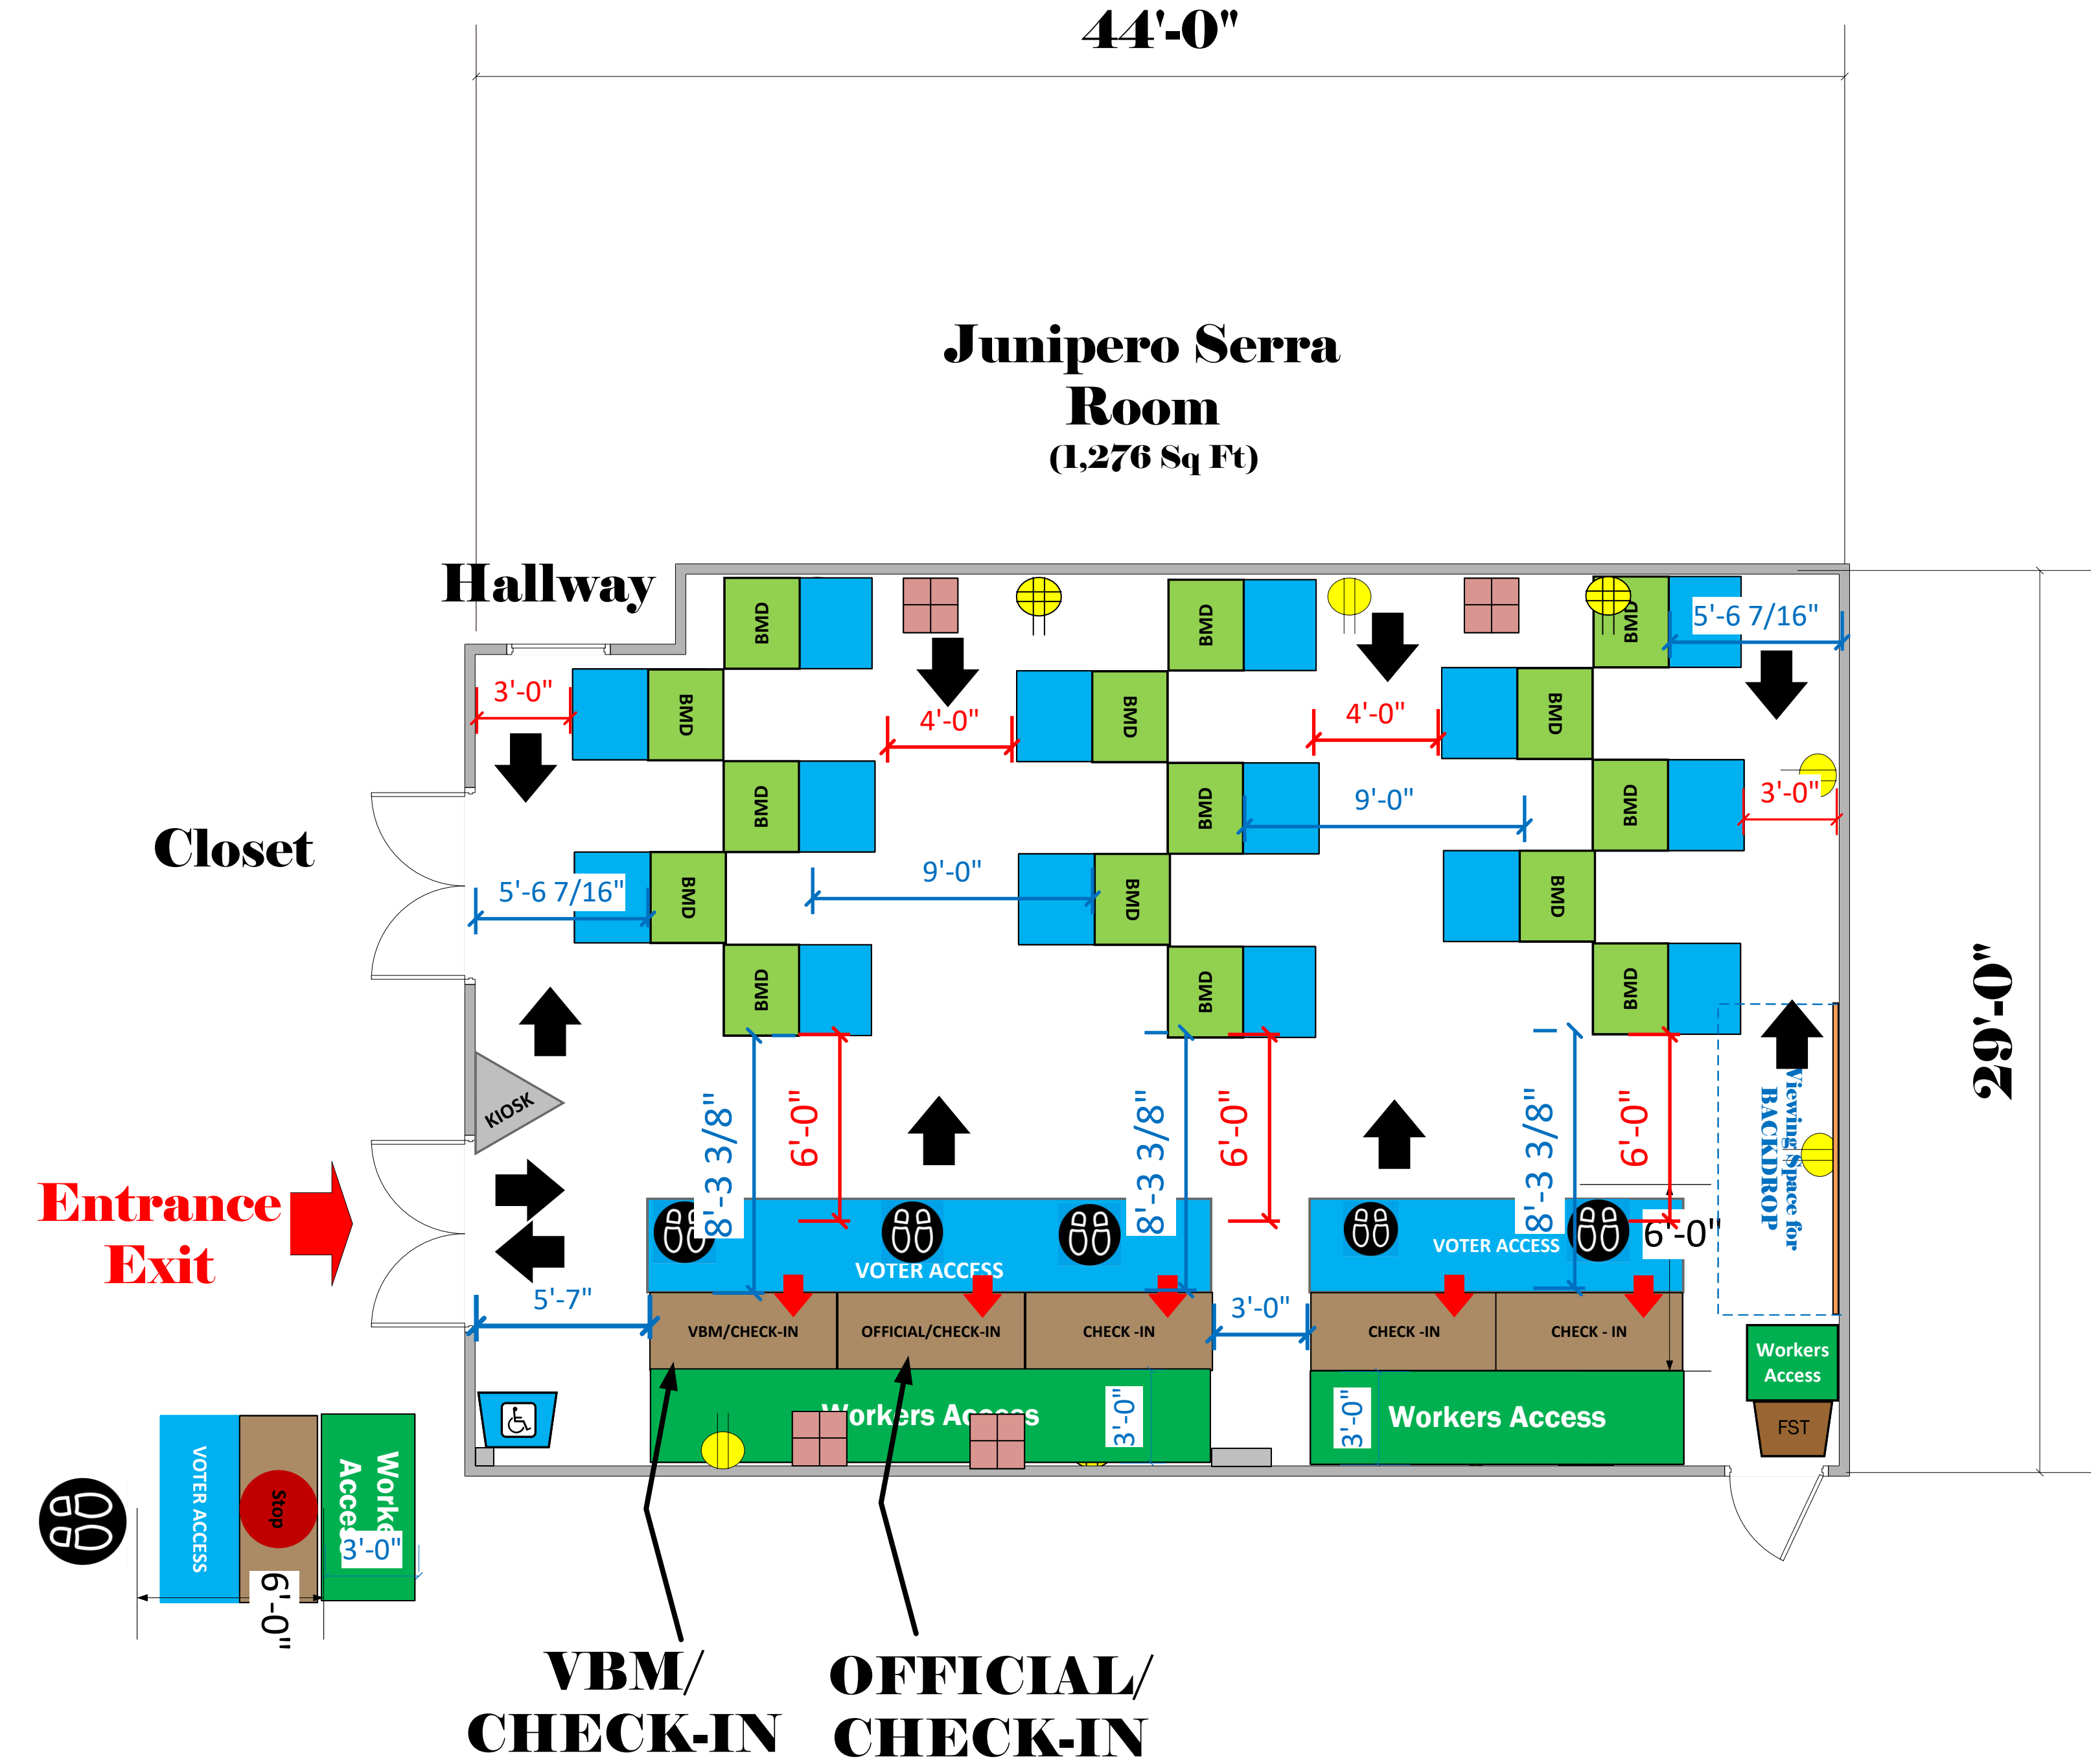

Junipero Serra Room & Our Lady Room Combined (1,601 Sq Ft)

LEGEND

Room Size	Dimension: Combined	Sq. Ft: 1601
EPB	Primary:	Secondary:
BMD	Total: 15	Actual: 15
Circuits	Total:	Usable:
Floor Decals		
BALLOT MARKING DEVICE		
CHECK IN TABLE		
BMD CART		
BACKDROP		
KIOSK		
POWER OUTLET		
PROTRUDING OBJECT		
ROUTER		
POWER CORDS		

**Our Lady of Perpetual Help
Pastoral Center
VC ID # 21006**