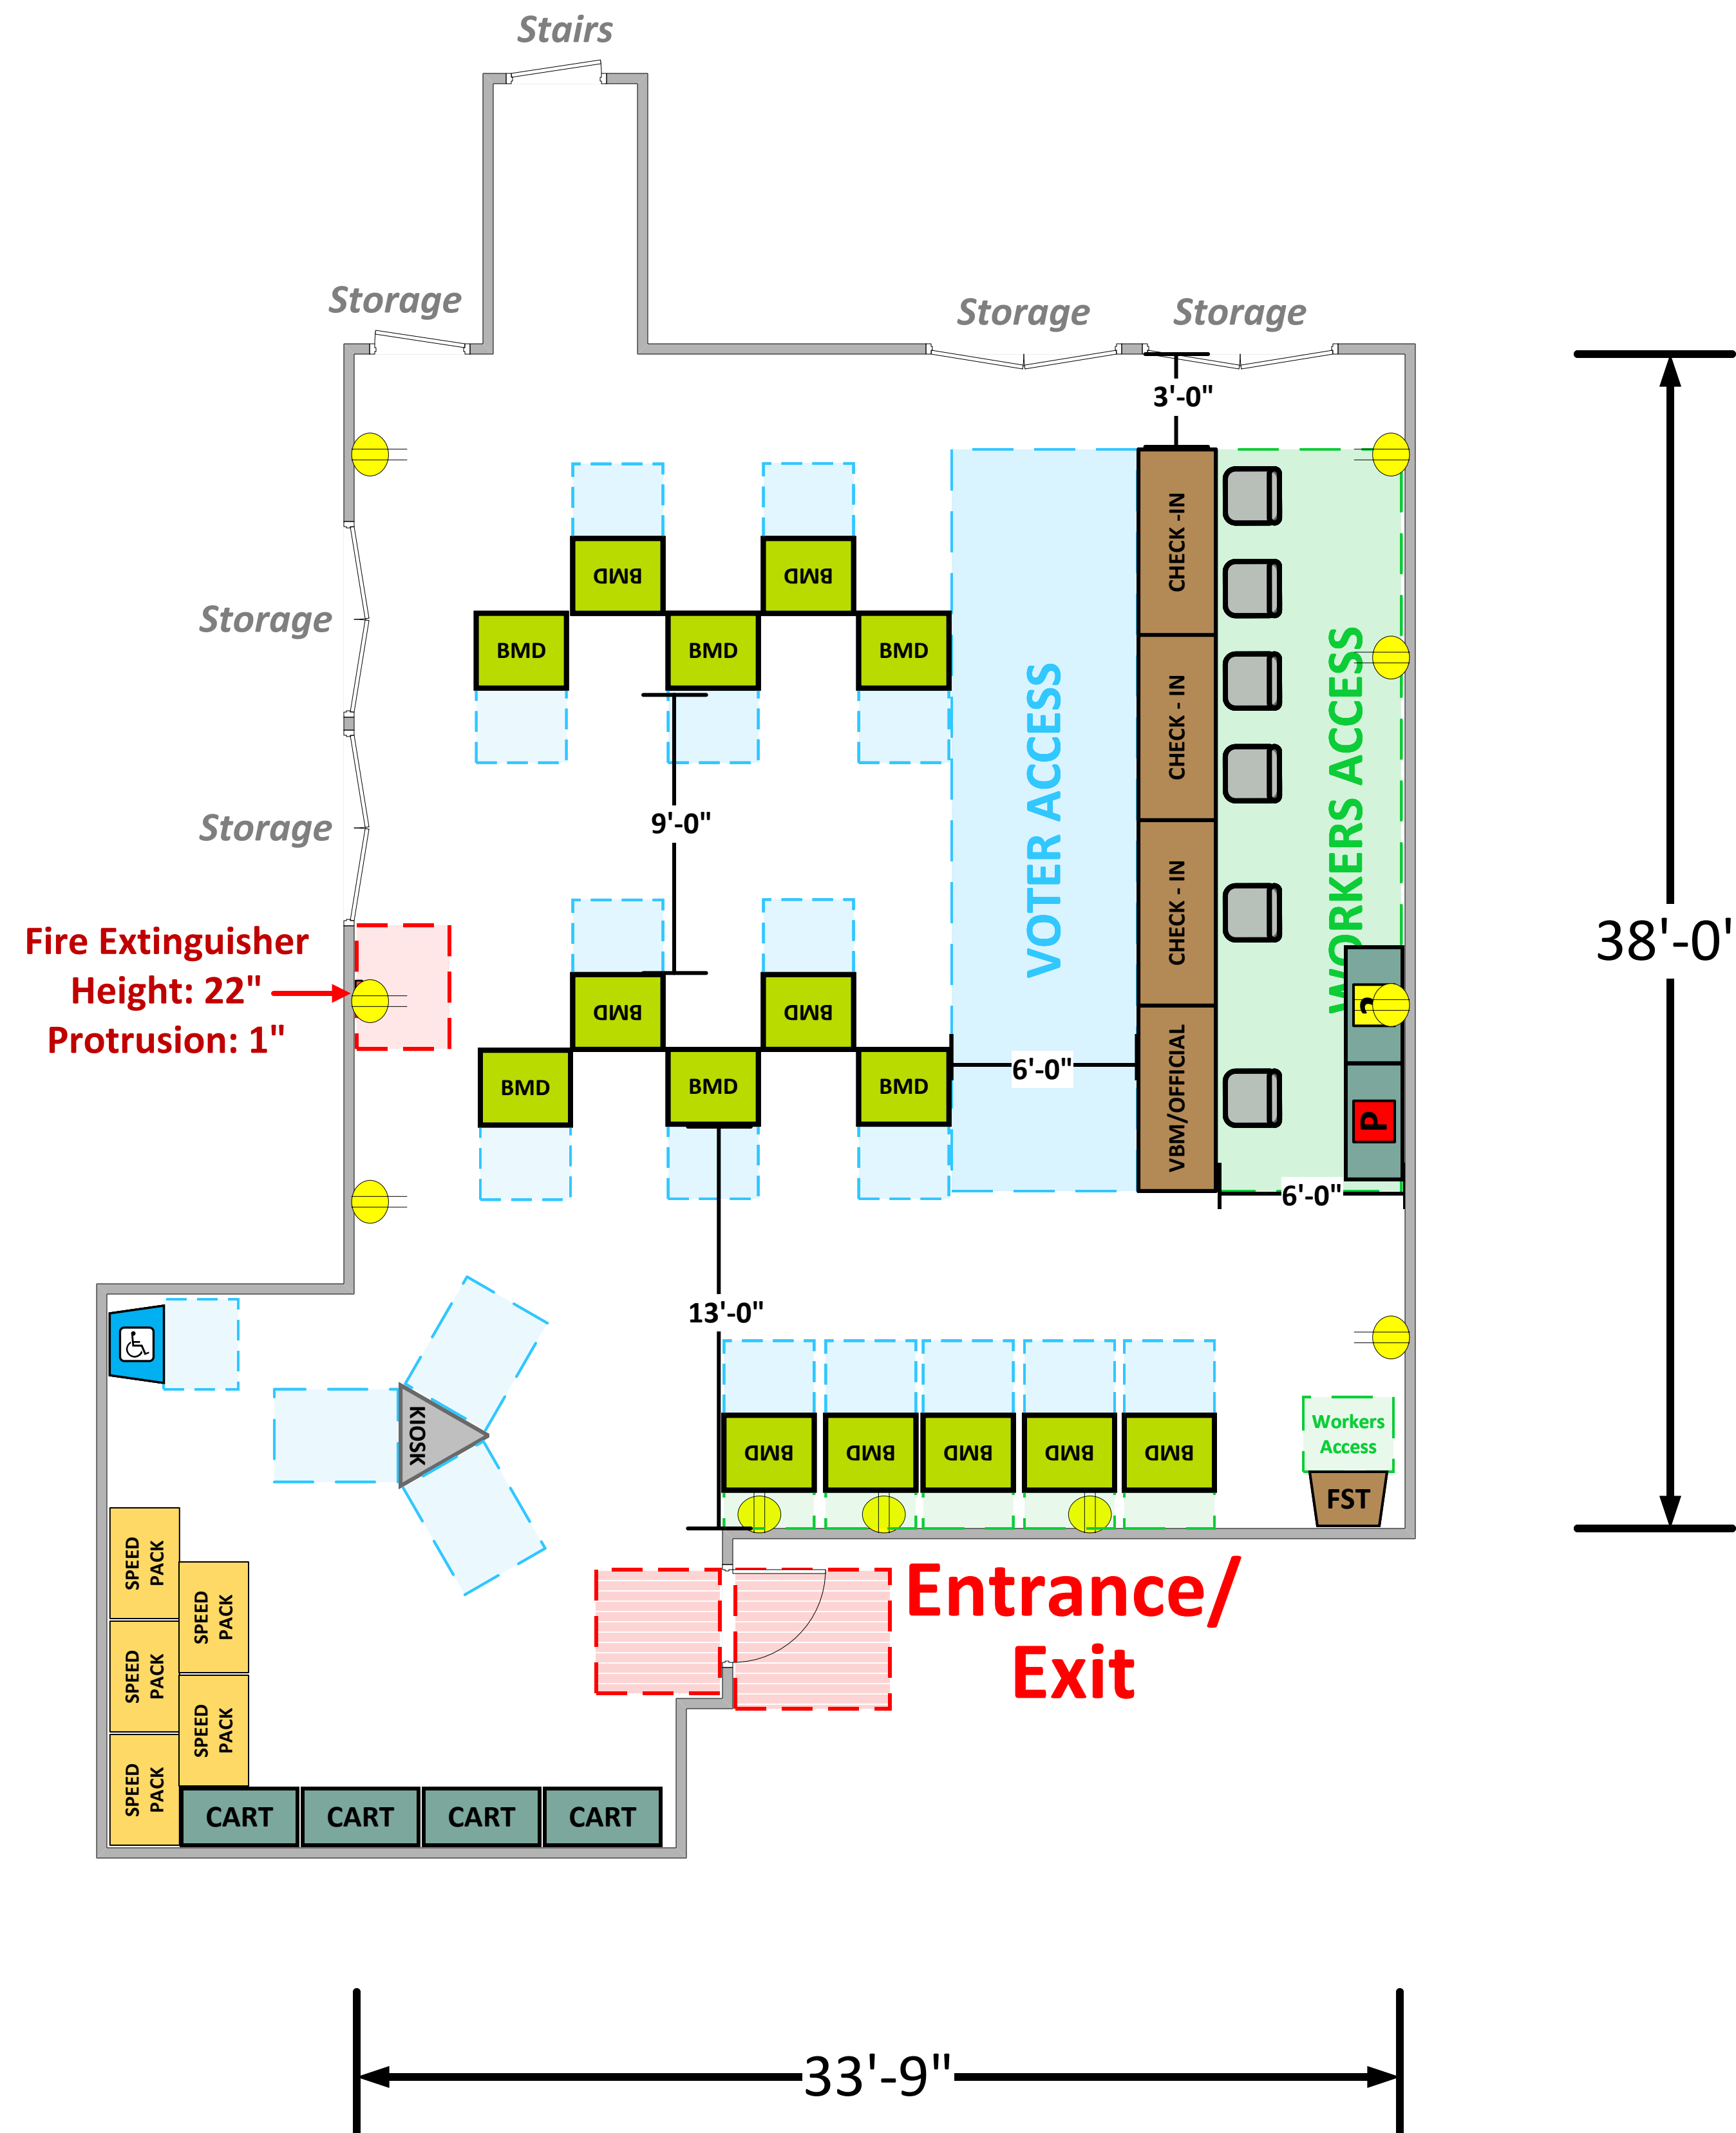

# Fitness Room

## (1,520 Usable Sq. Ft.)

### LEGEND

Room Size	Dimension: 37' x 38'	Sq. Ft: 1520
Number of BMDs	15	
POWER OUTLET		
PROTRUDING OBJECT		
Do Not Block Area		

TITLE  
**VCID 21023**  
**Michelle and Barack Obama**  
**Sports Complex**

**Each chair at a CHECK-IN station equals one ePollbook**

Equipment By: <b>Dustin Fuller</b>	Date: <b>02/24/26</b>
Skeleton Drawn By: <b>David Chaparro</b>	Date: <b>01/26/26</b>
Scale: <b>1\4" inches = 1' Ft.</b>	