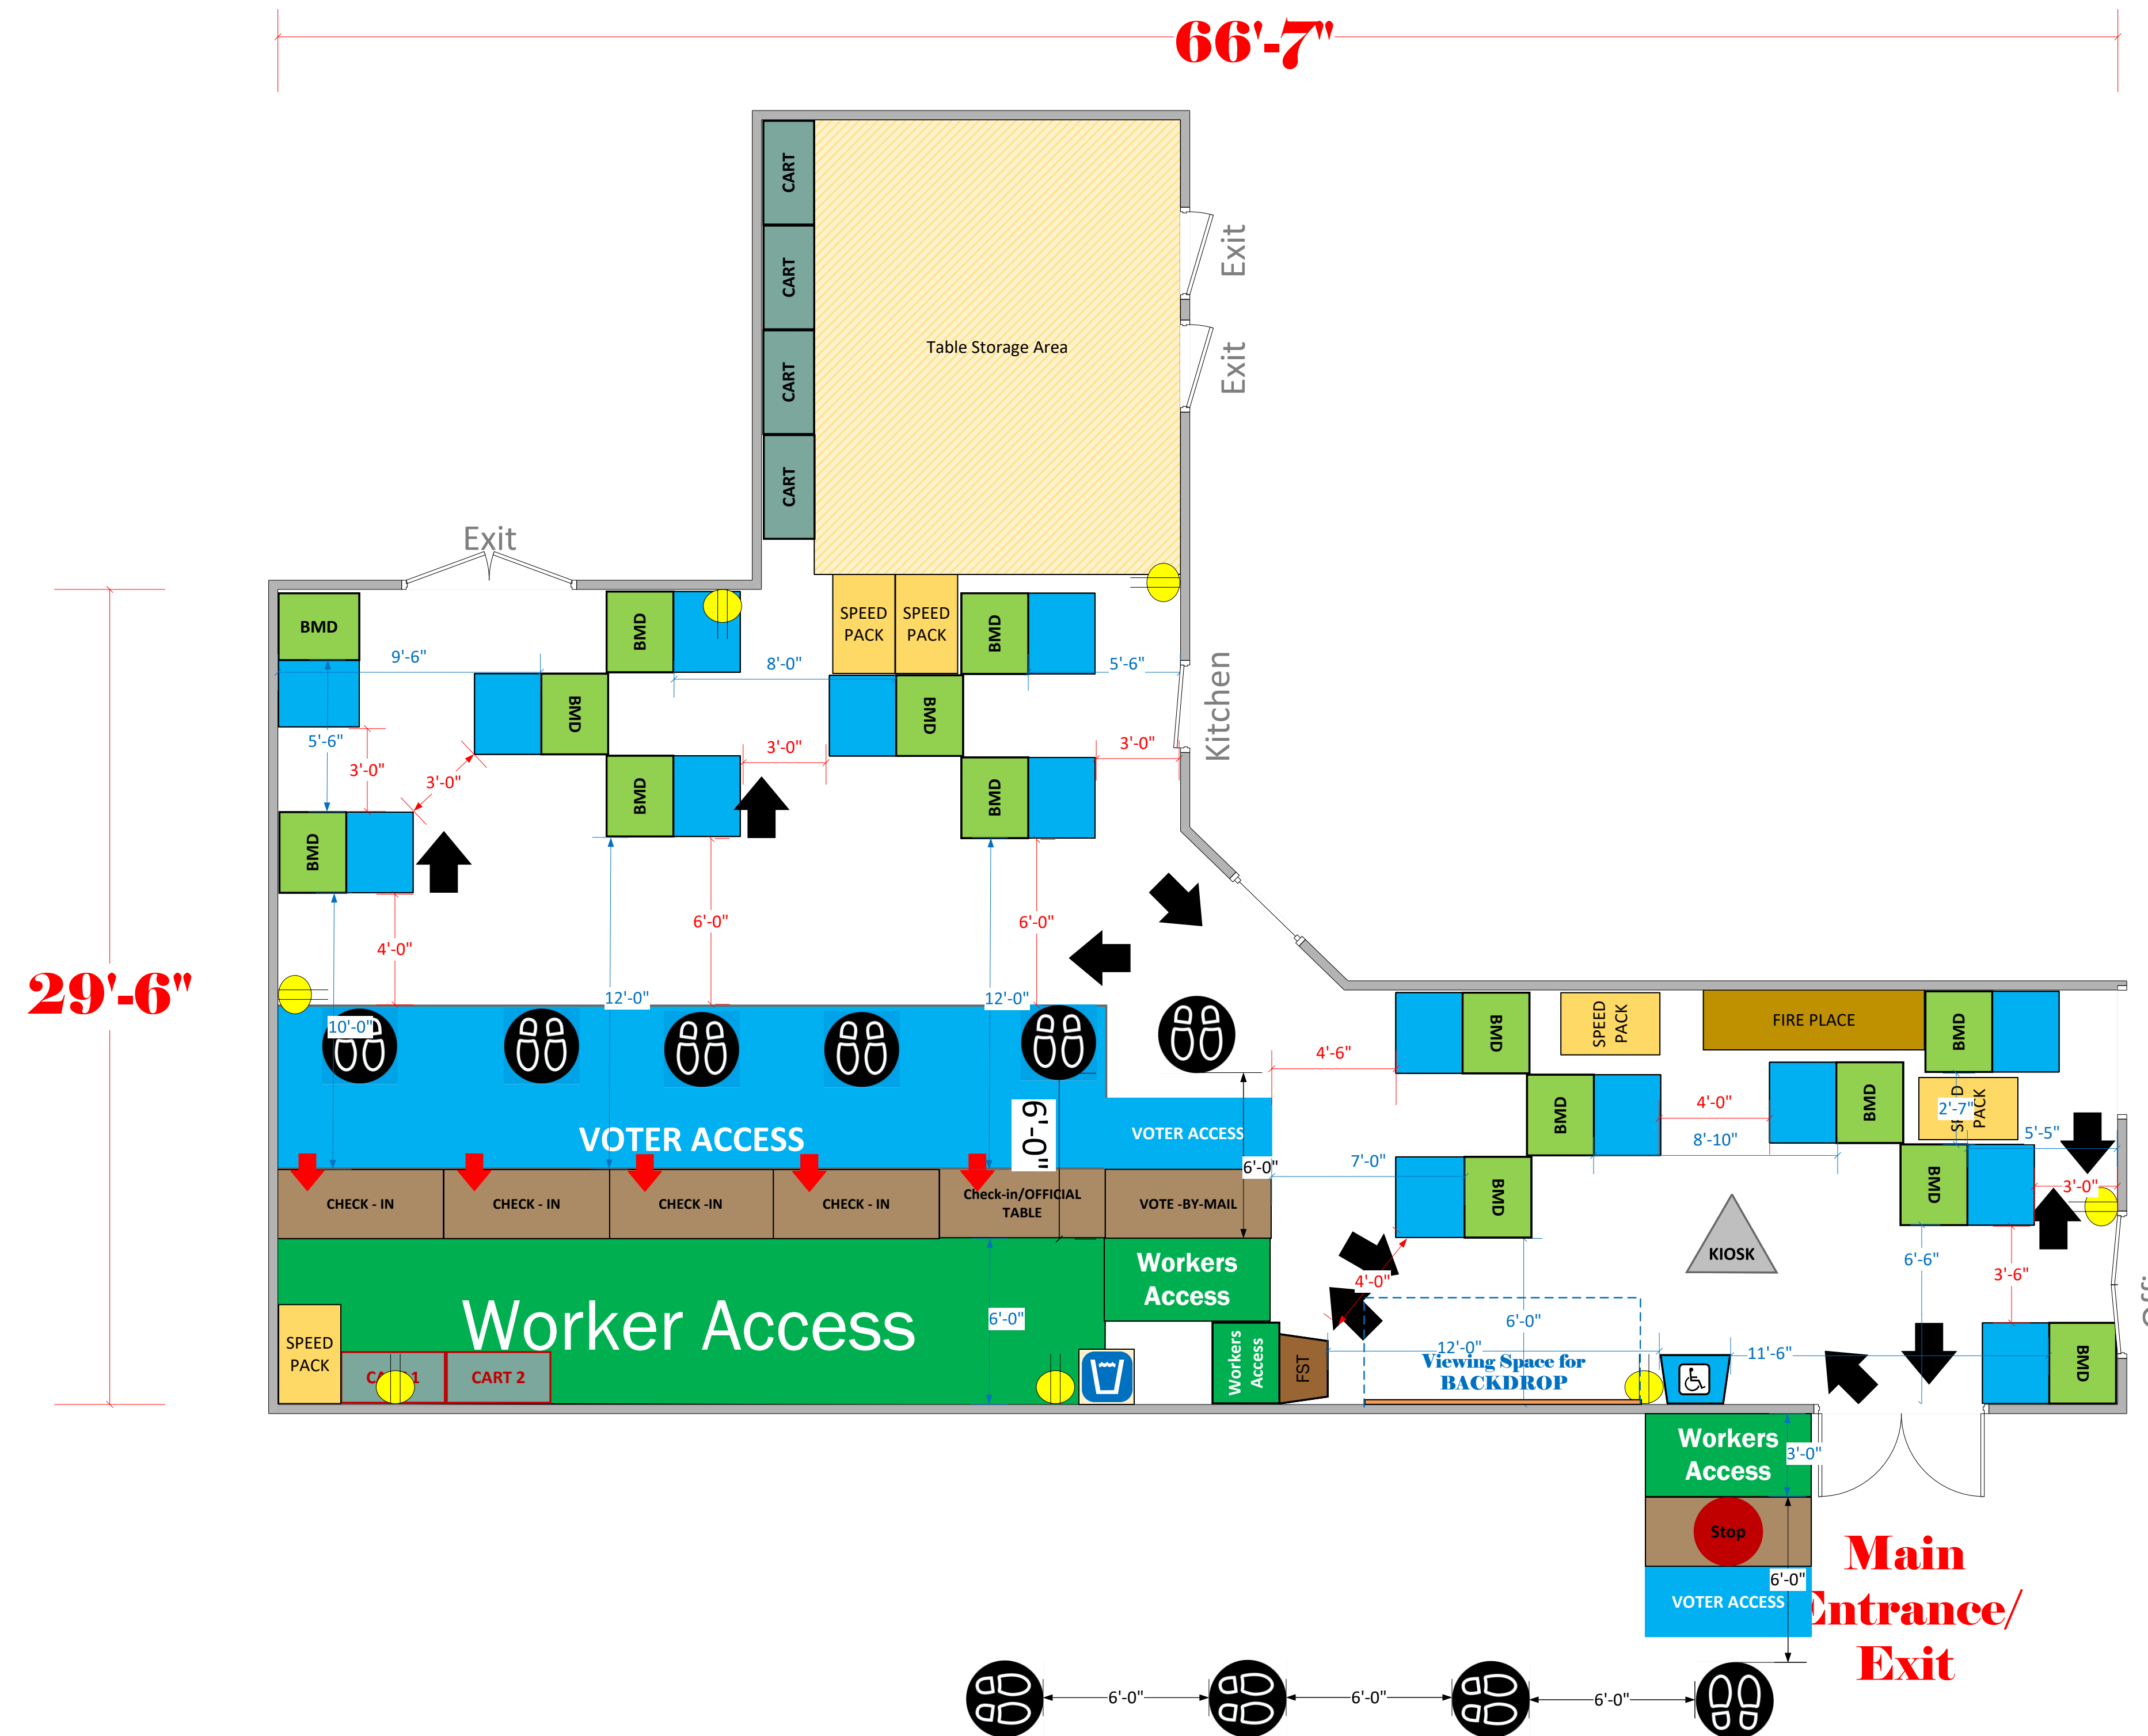

Clubhouse (1470 Sq. Ft)

LEGEND

Room Size	Dimension:	Sq. Ft: 1470
EPB	Primary: 5	Secondary:
BMD	Total: 15	Actual:
Circuits	Total:	Usable:
Floor Decals		
BALLOT MARKING DEVICE		
CHECK IN TABLE		
BMD CART		
BACKDROP		
KIOSK		
POWER OUTLET		
PROTRUDING OBJECT		
ROUTER		
POWER CORDS		

TITLE
Boulders at the Ranch One
VCID# 21024

SCALE
 1: 48
 DRAWN BY
Cassandra Stipes