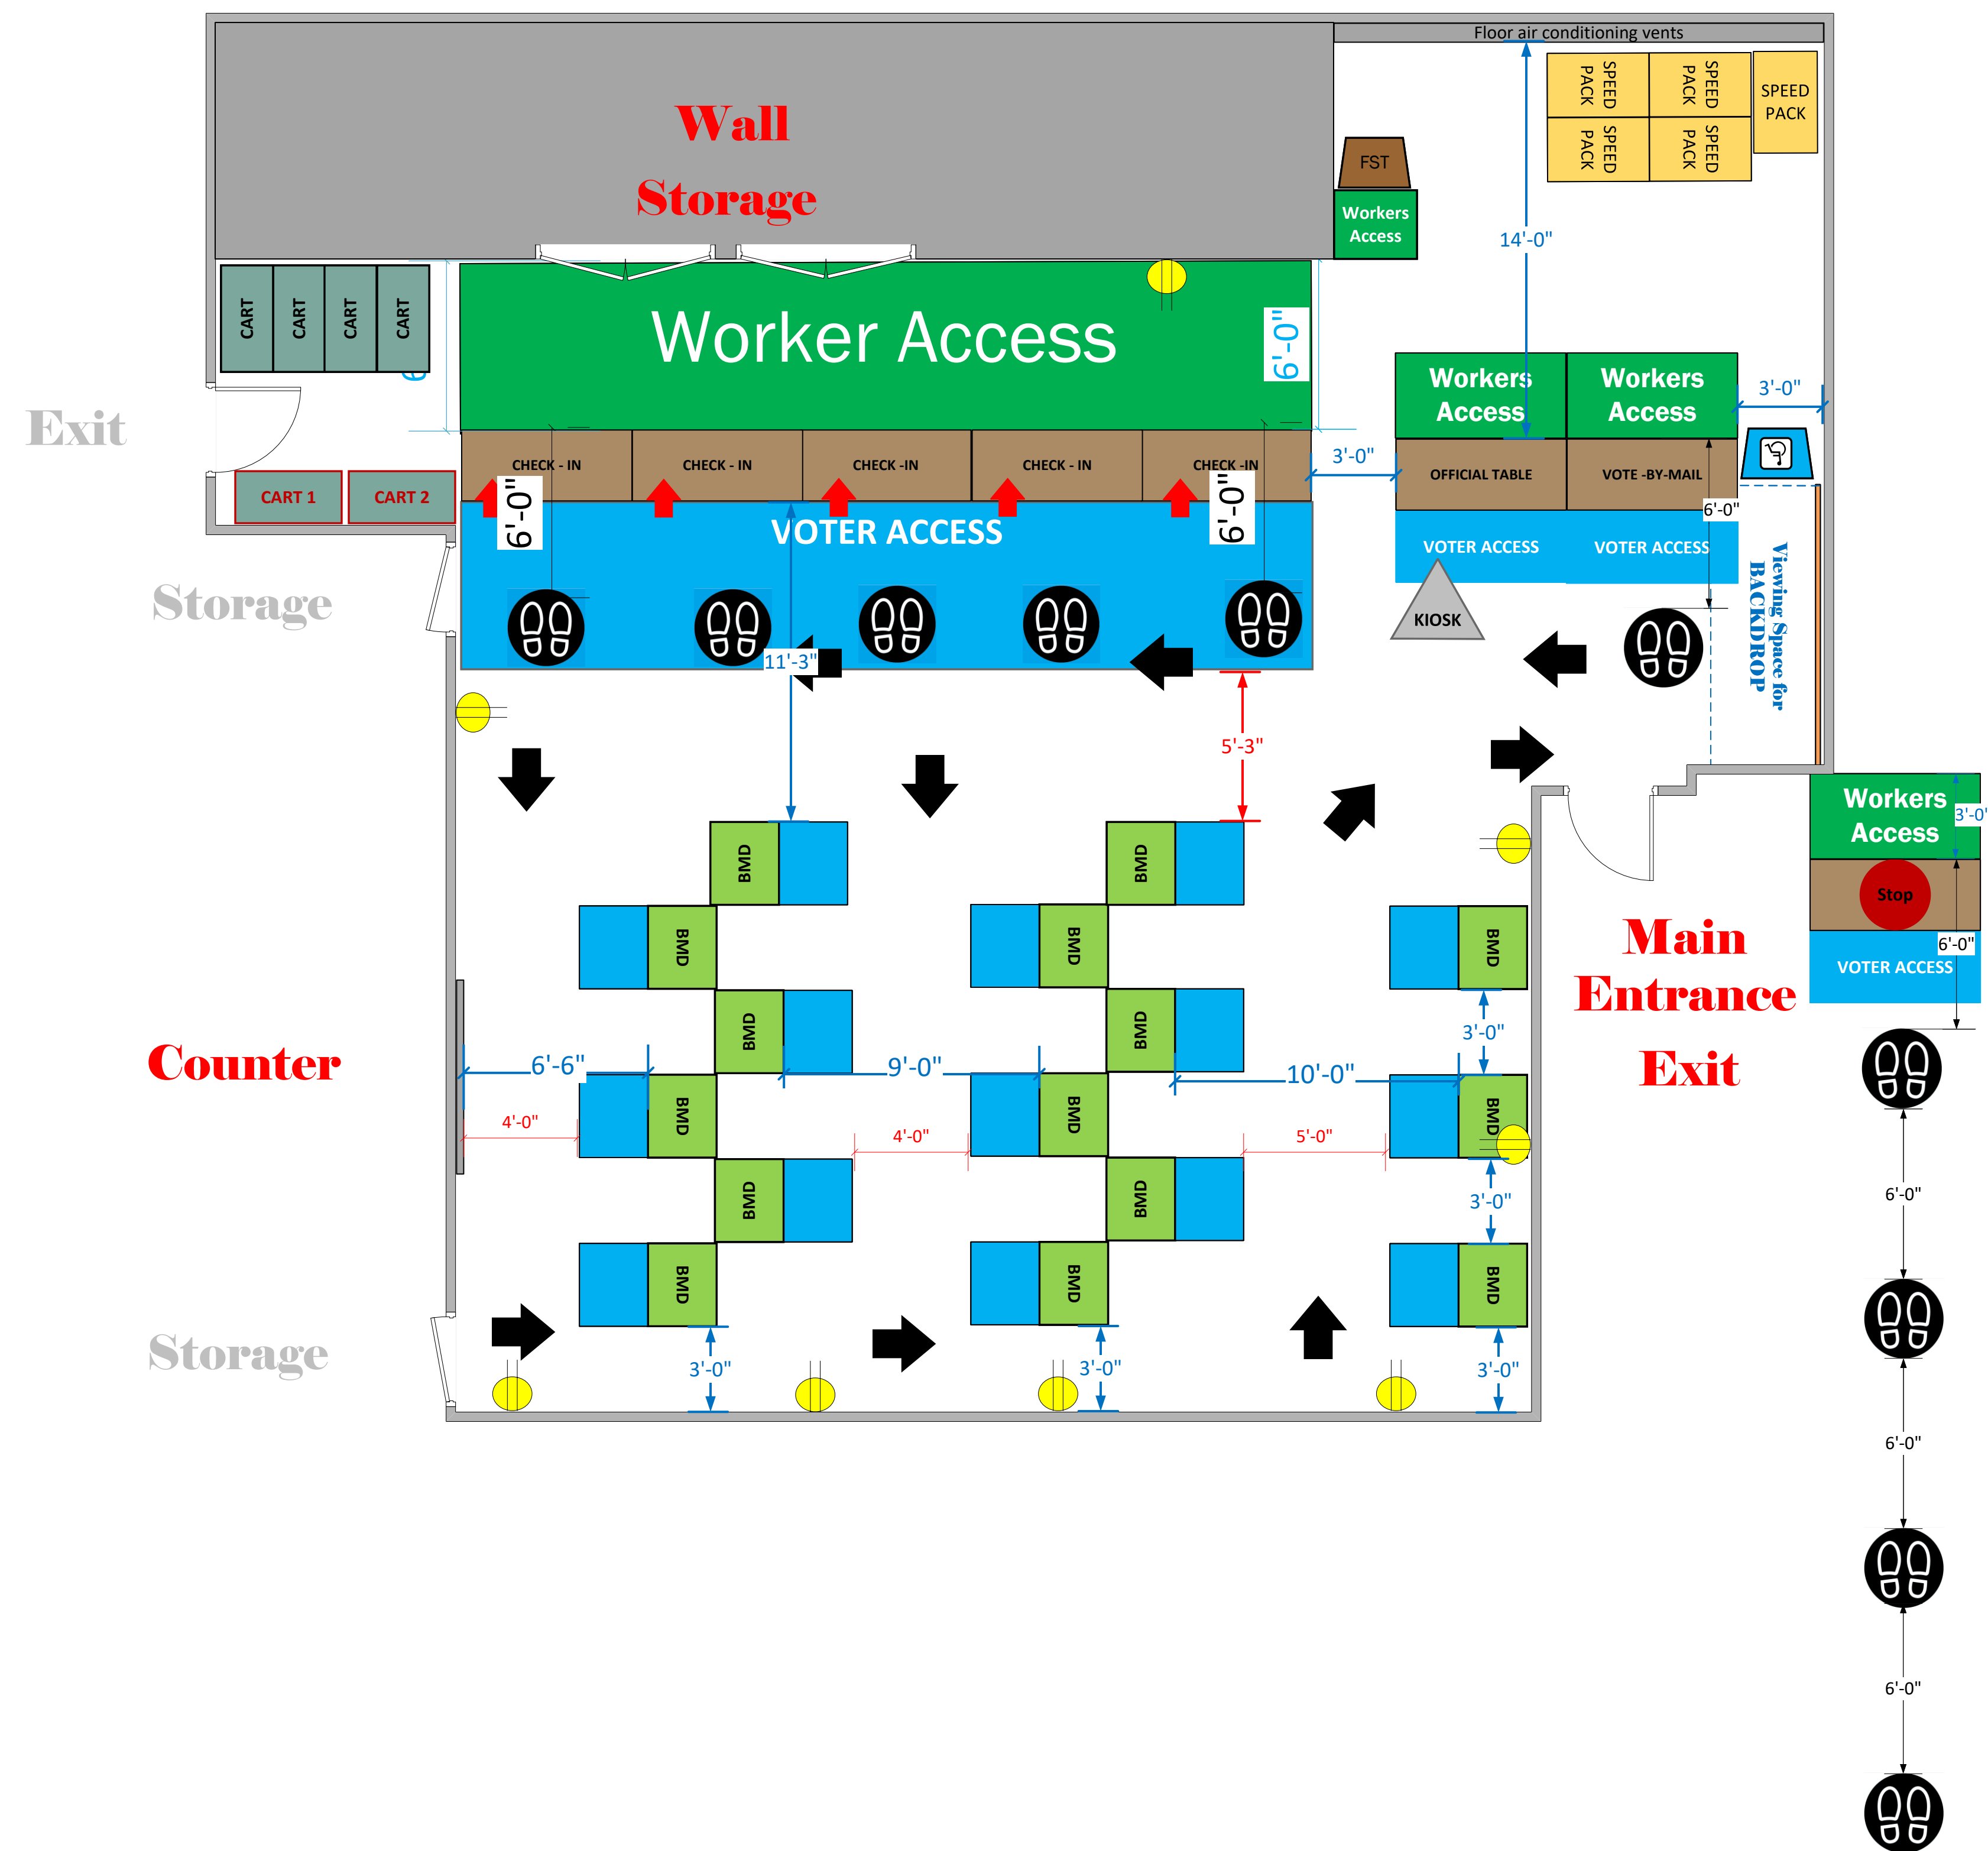

Community Room (1842 Sq. Ft)

LEGEND

Room Size	Dimensions: 10x25 + 8x9	Sq. Ft.: 1842
EPB	Primary: 5	Secondary:
BMD	Total: 15	Actual:
Circuits	Total:	Usable:
Floor Decals		
BALLOT MARKING DEVICE		
CHECK IN TABLE		
BMD CART		
BACKDROP		
KIOSK		
POWER OUTLET		
PROTRUDING OBJECT		
ROUTER		
POWER CORDS		

TITLE
**Michelle and Barak Obama
 Sports Complex
 VCID# 21026**

SCALE	1: 48
DRAWN BY	Jaime Young