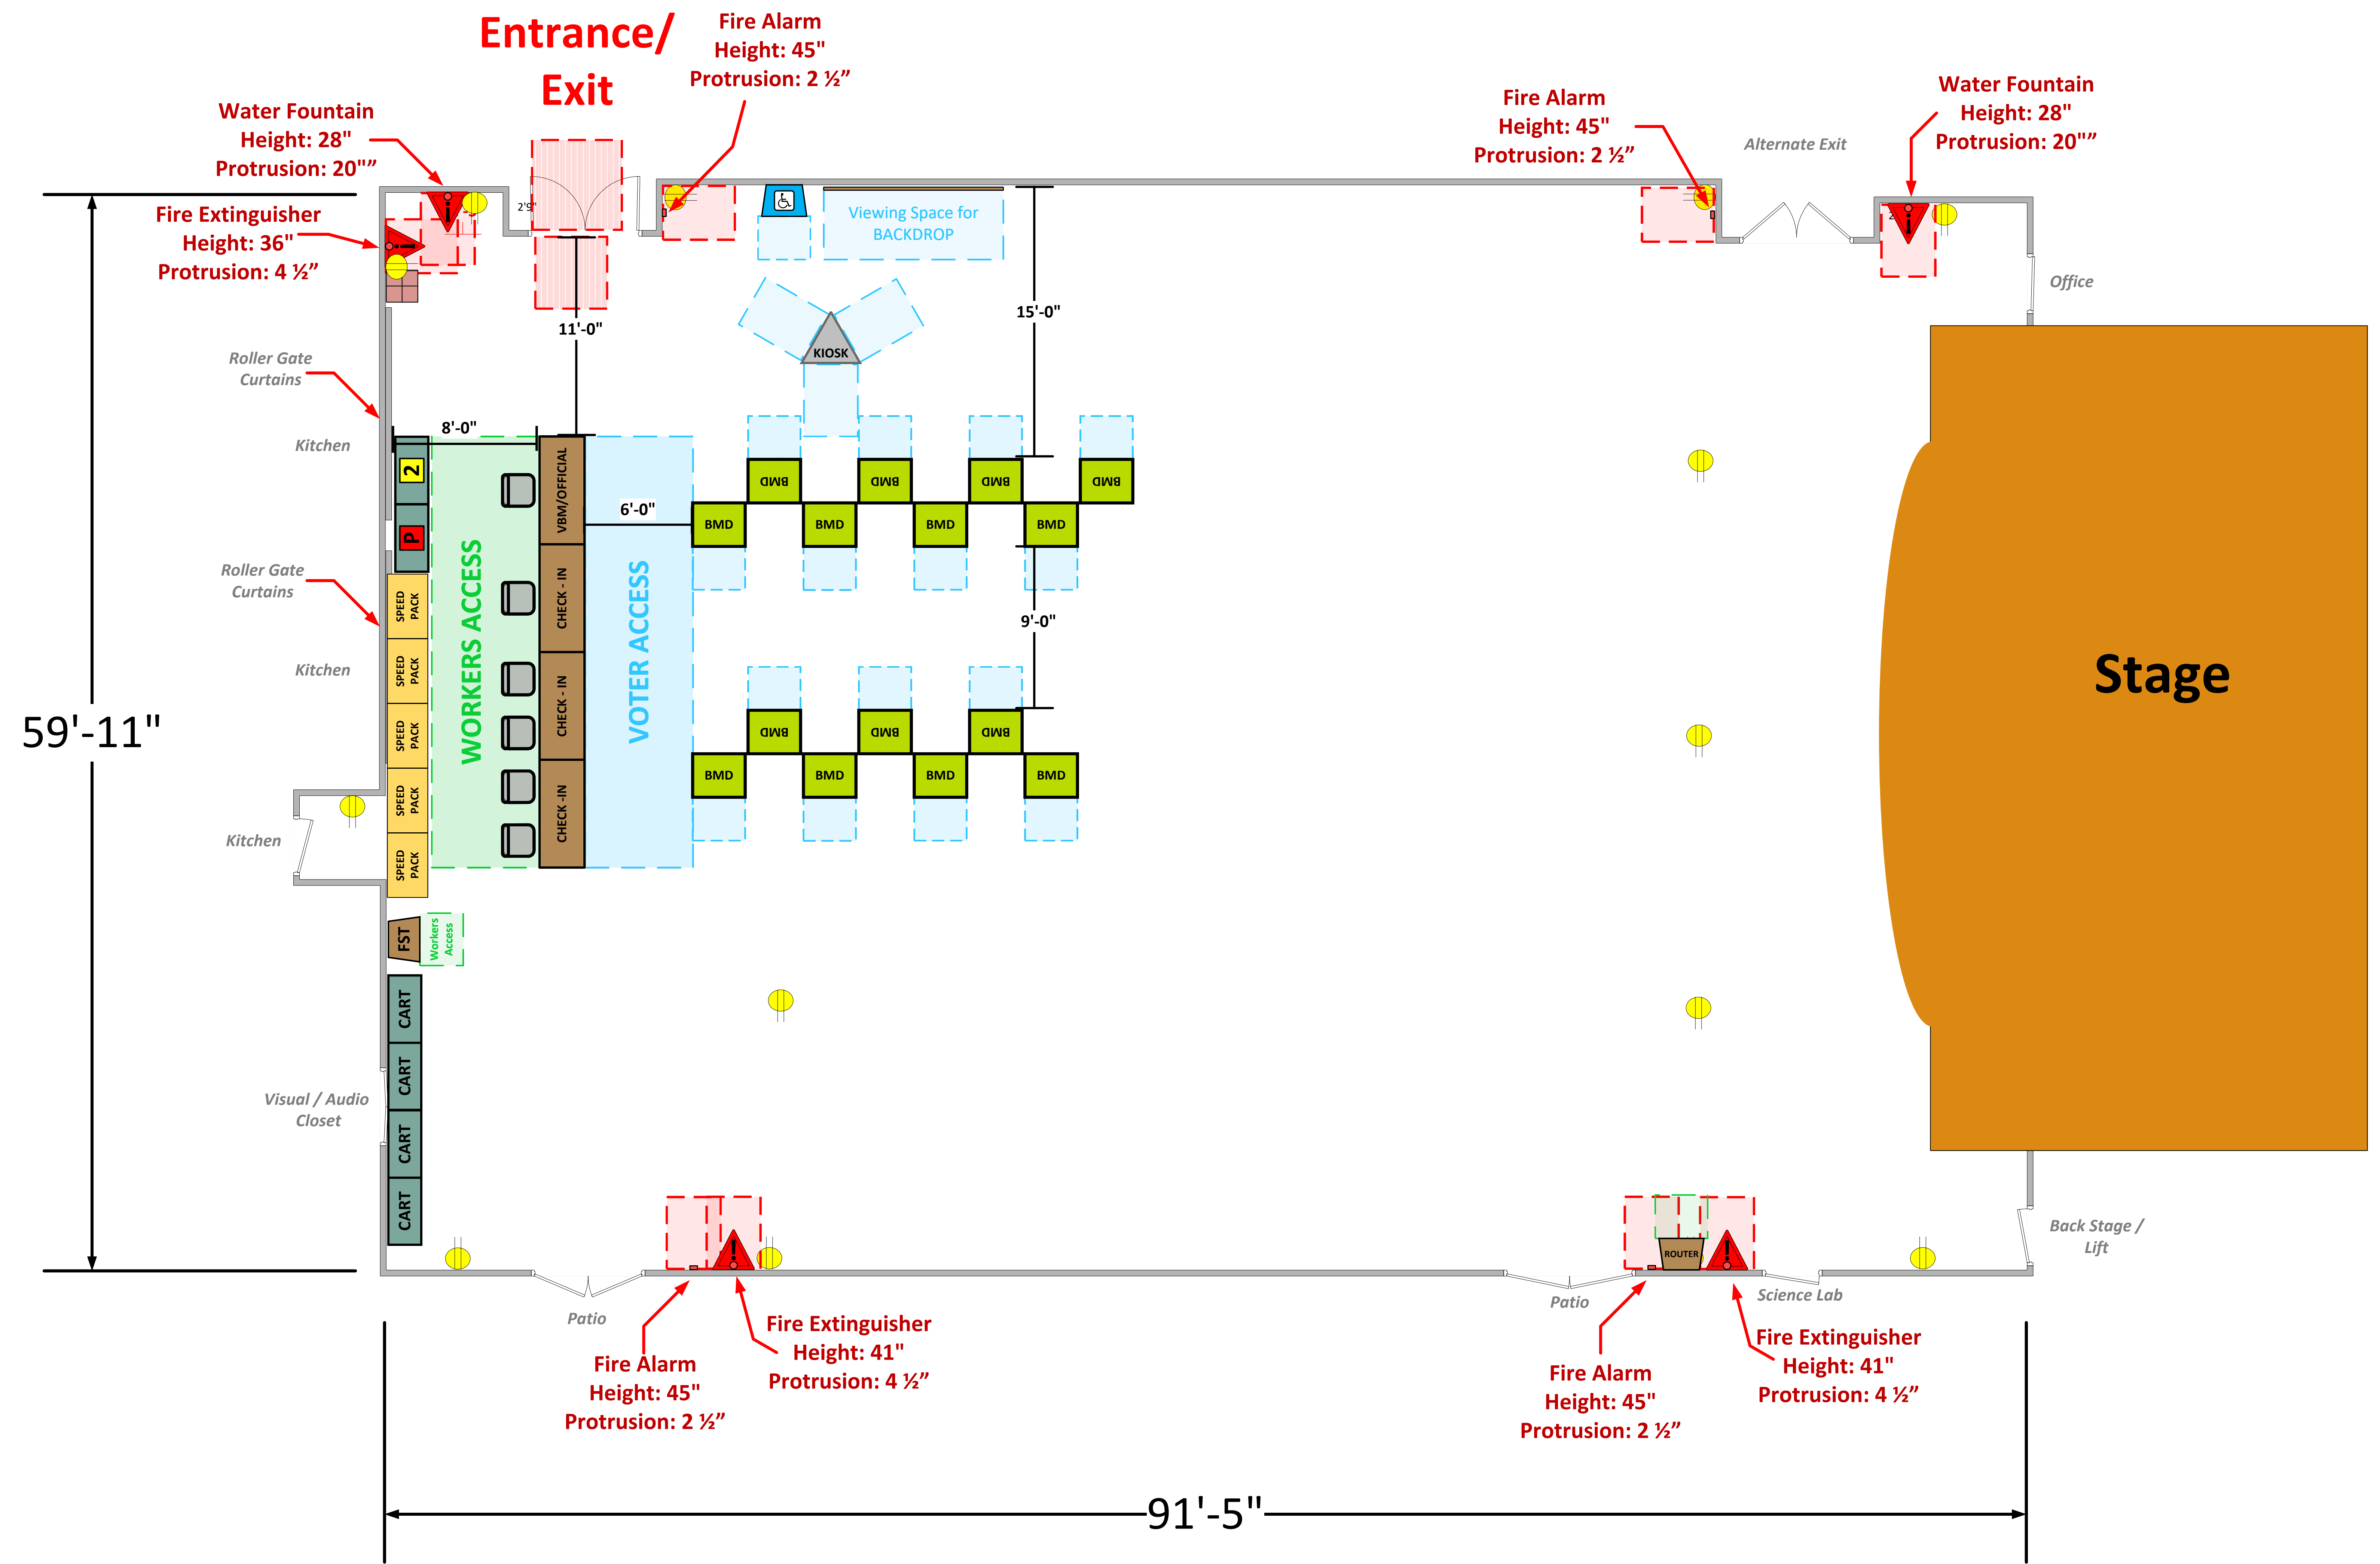

Multi-Purpose Room and Stage

(6,411 Usable Sq. Ft.)

LEGEND

Room Size	Dimension: 91.5" x 57'11" 45' 11" x 24' 4"	Sq. Ft: 6,411
Number of BMDs	15	
POWER OUTLET		
PROTRUDING OBJECT		
Do Not Block Area		

TITLE
VCID 21182
 Dr J Michael McGrath Elementary School

Each chair at a CHECK-IN station equals one ePollbook

Equipment By: Dustin Fuller	Date: 01/25/2024
Skeleton Drawn By: Scott Taylor	Date: 01/15/24
Scale: 1/4" inches = 1' Ft.	