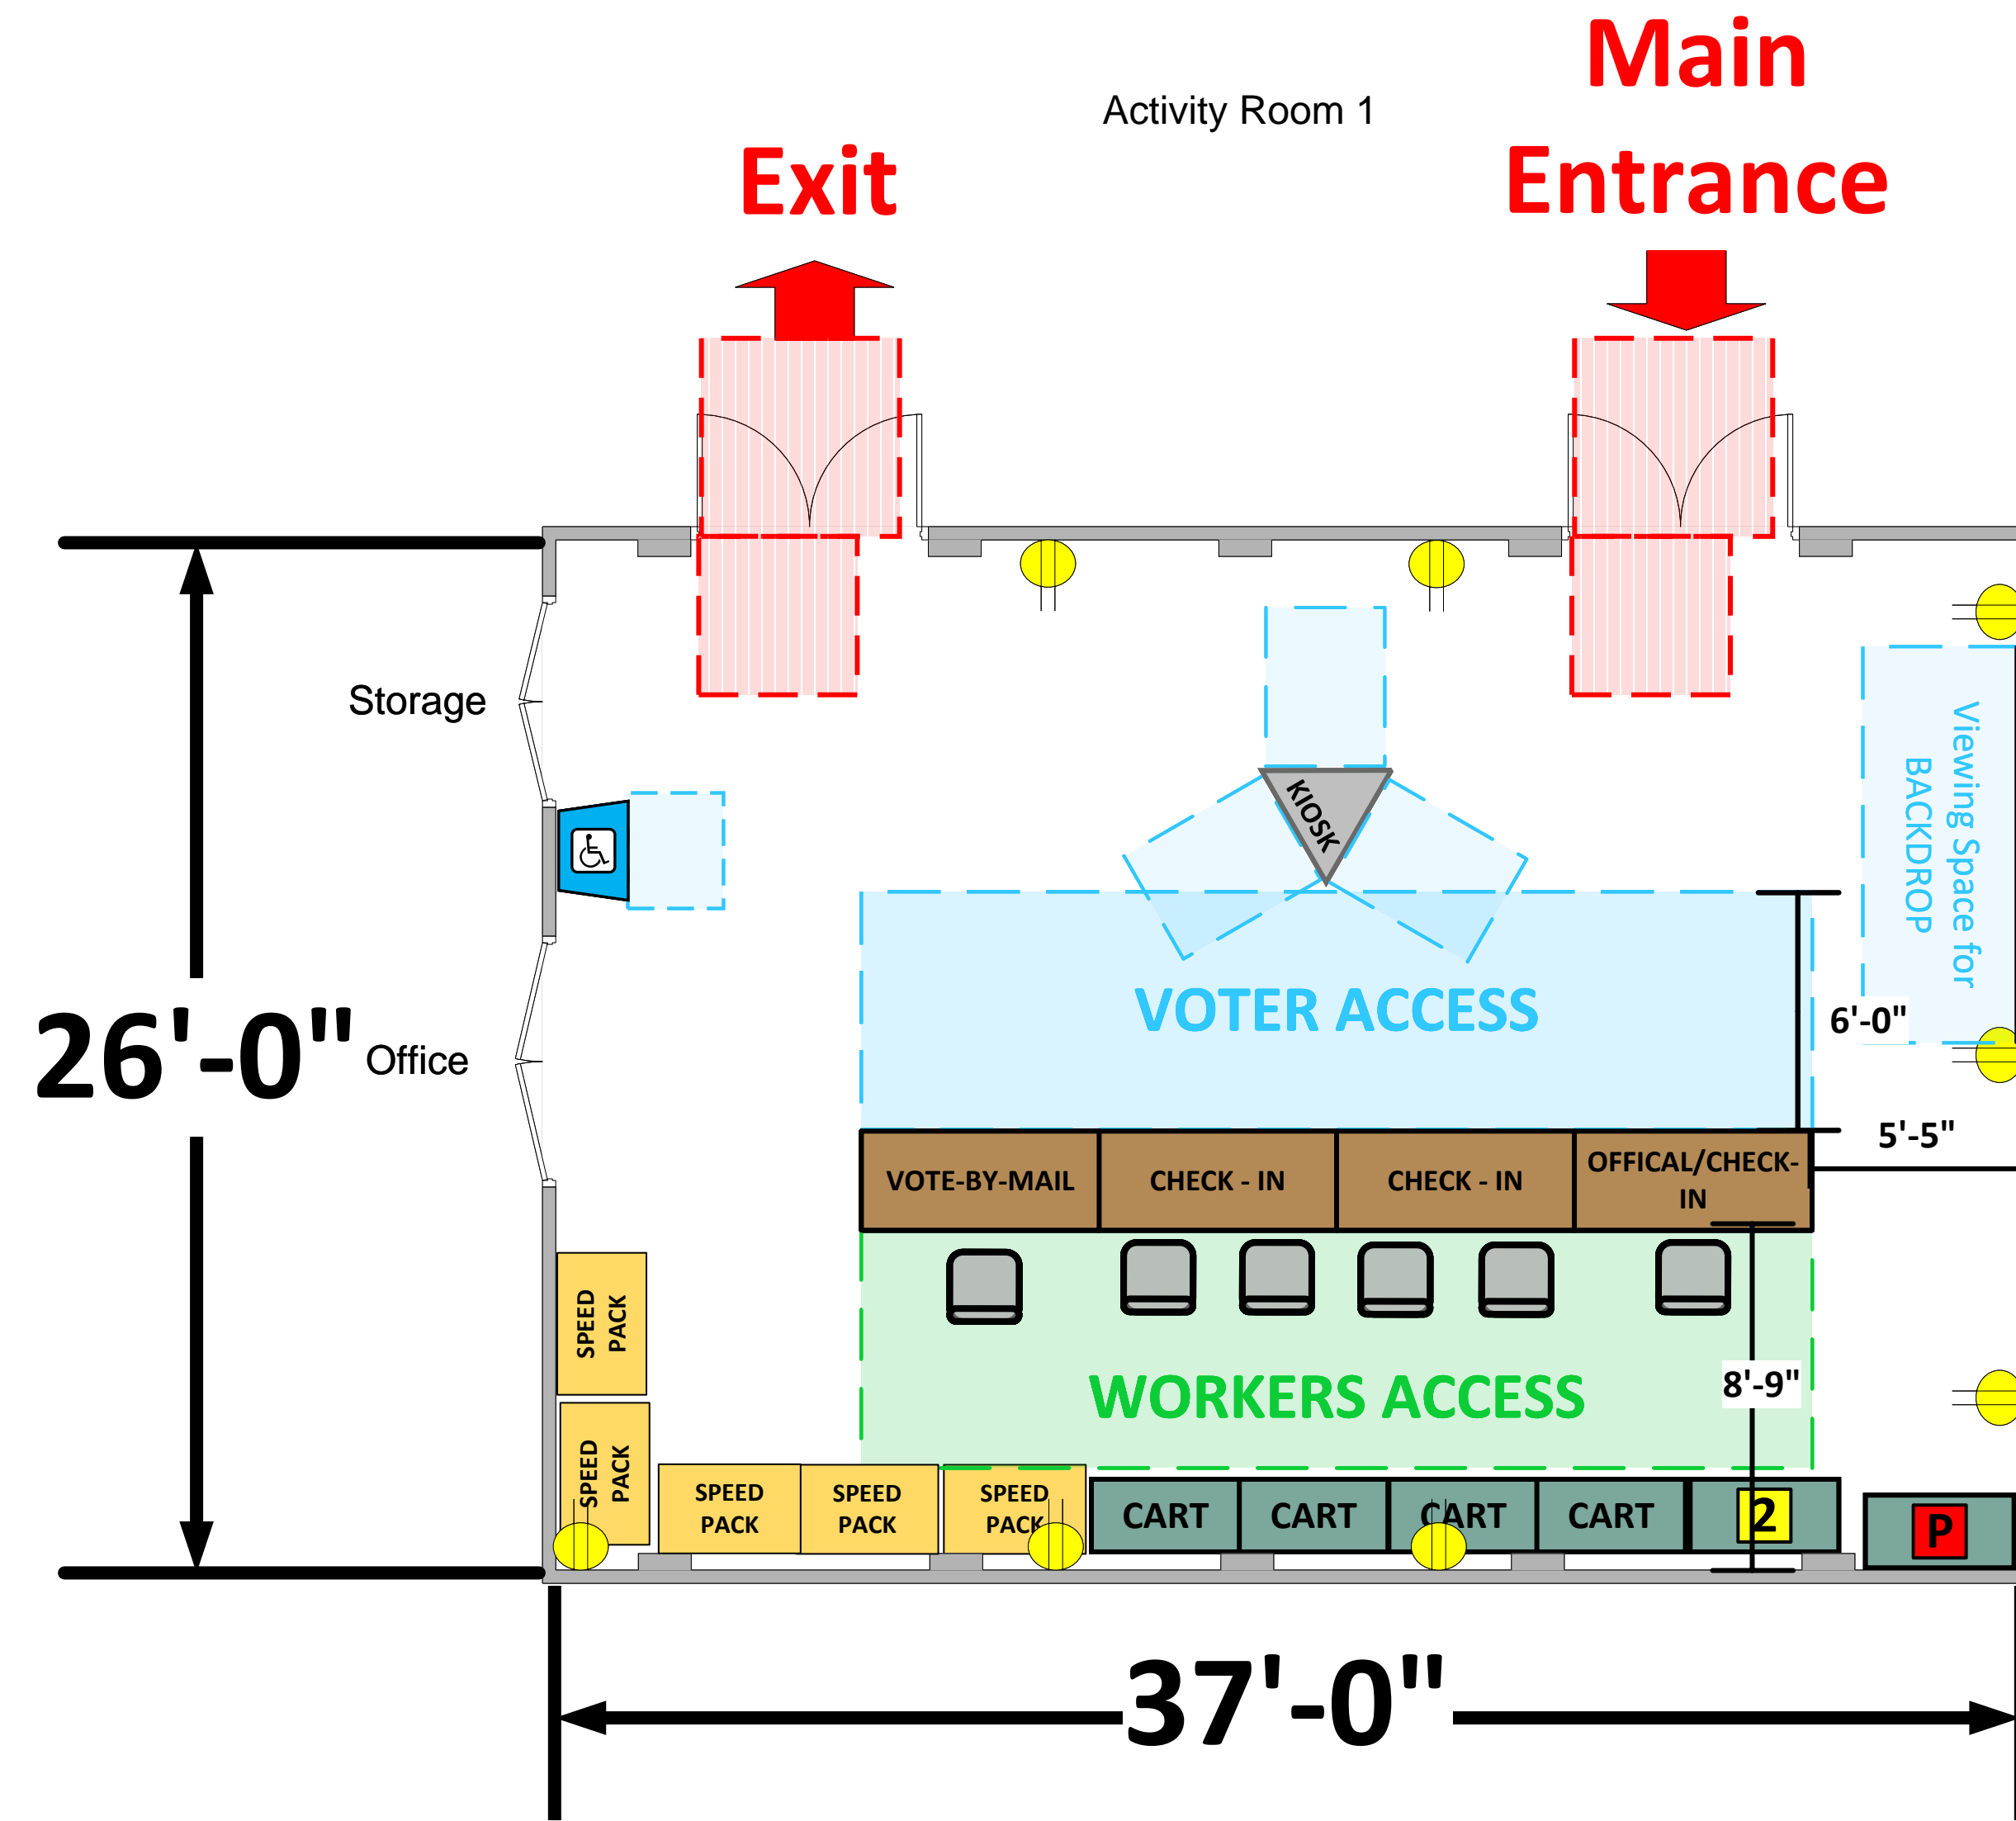

# Activity Room 1 and 2 (1,864 Sq. Ft.)

## LEGEND

Room Size	Dimension: 22'-3" x 74'-9"	Sq. Ft: 1,864
Number of BMDs	15	
POWER OUTLET		
PROTRUDING OBJECT		
Do Not Block Area		

**VCID 21227  
Furman Park**

**Each chair at a CHECK-IN station equals one ePollbook**

Equipment By: <b>Carlos Montejano</b>	Date: <b>09/25/2023</b>
Skeleton Drawn By: <b>Cassandra Stipes</b>	Date: <b>11/14/2022</b>
Scale: <b>1/4" inches = 1' Ft.</b>	