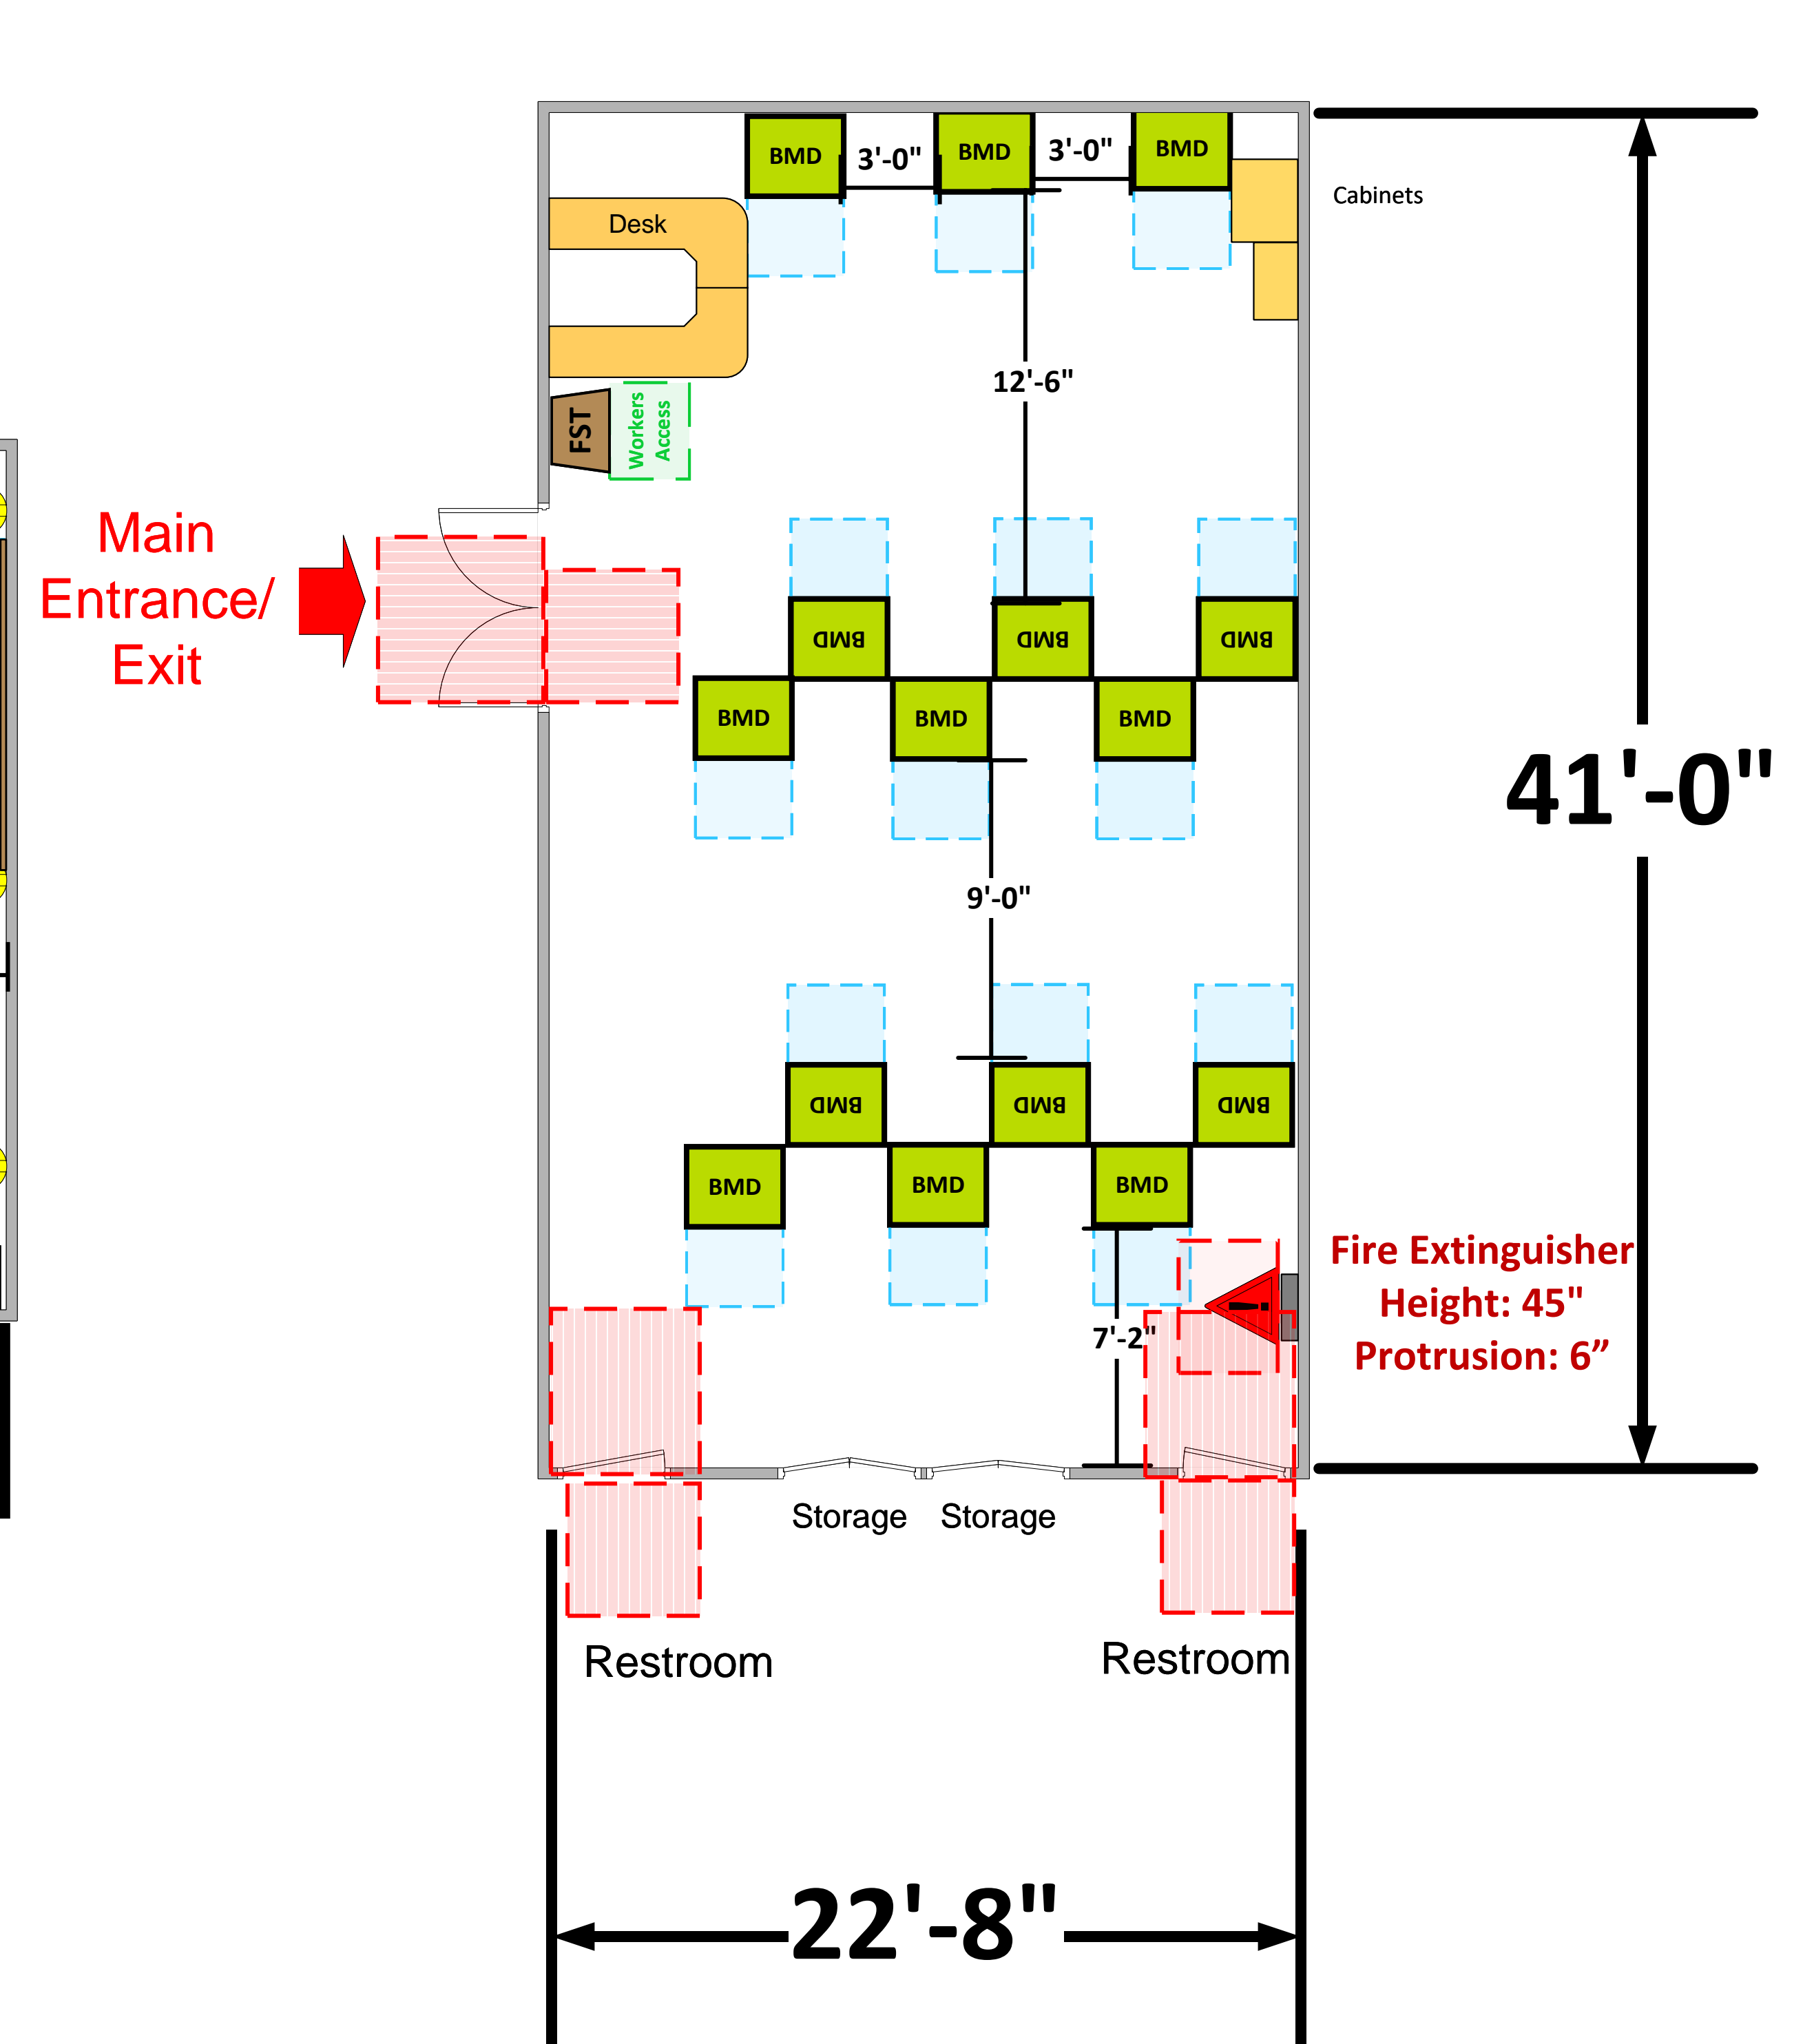

# Activity Room 1 and 2 (1,864 Sq. Ft.)

## LEGEND

Room Size	Dimension: 22'-3" x 74'-9"	Sq. Ft: 1,864
Number of BMDs	15	
POWER OUTLET		
PROTRUDING OBJECT		
Do Not Block Area		

**VCID 21227  
Furman Park**

**Each chair at a CHECK-IN station equals one ePollbook**

Equipment By: <b>Carlos Montejano</b>	Date: <b>09/25/2023</b>
Skeleton Drawn By: <b>Cassandra Stipes</b>	Date: <b>11/14/2022</b>
Scale: <b>1/4" inches = 1' Ft.</b>	