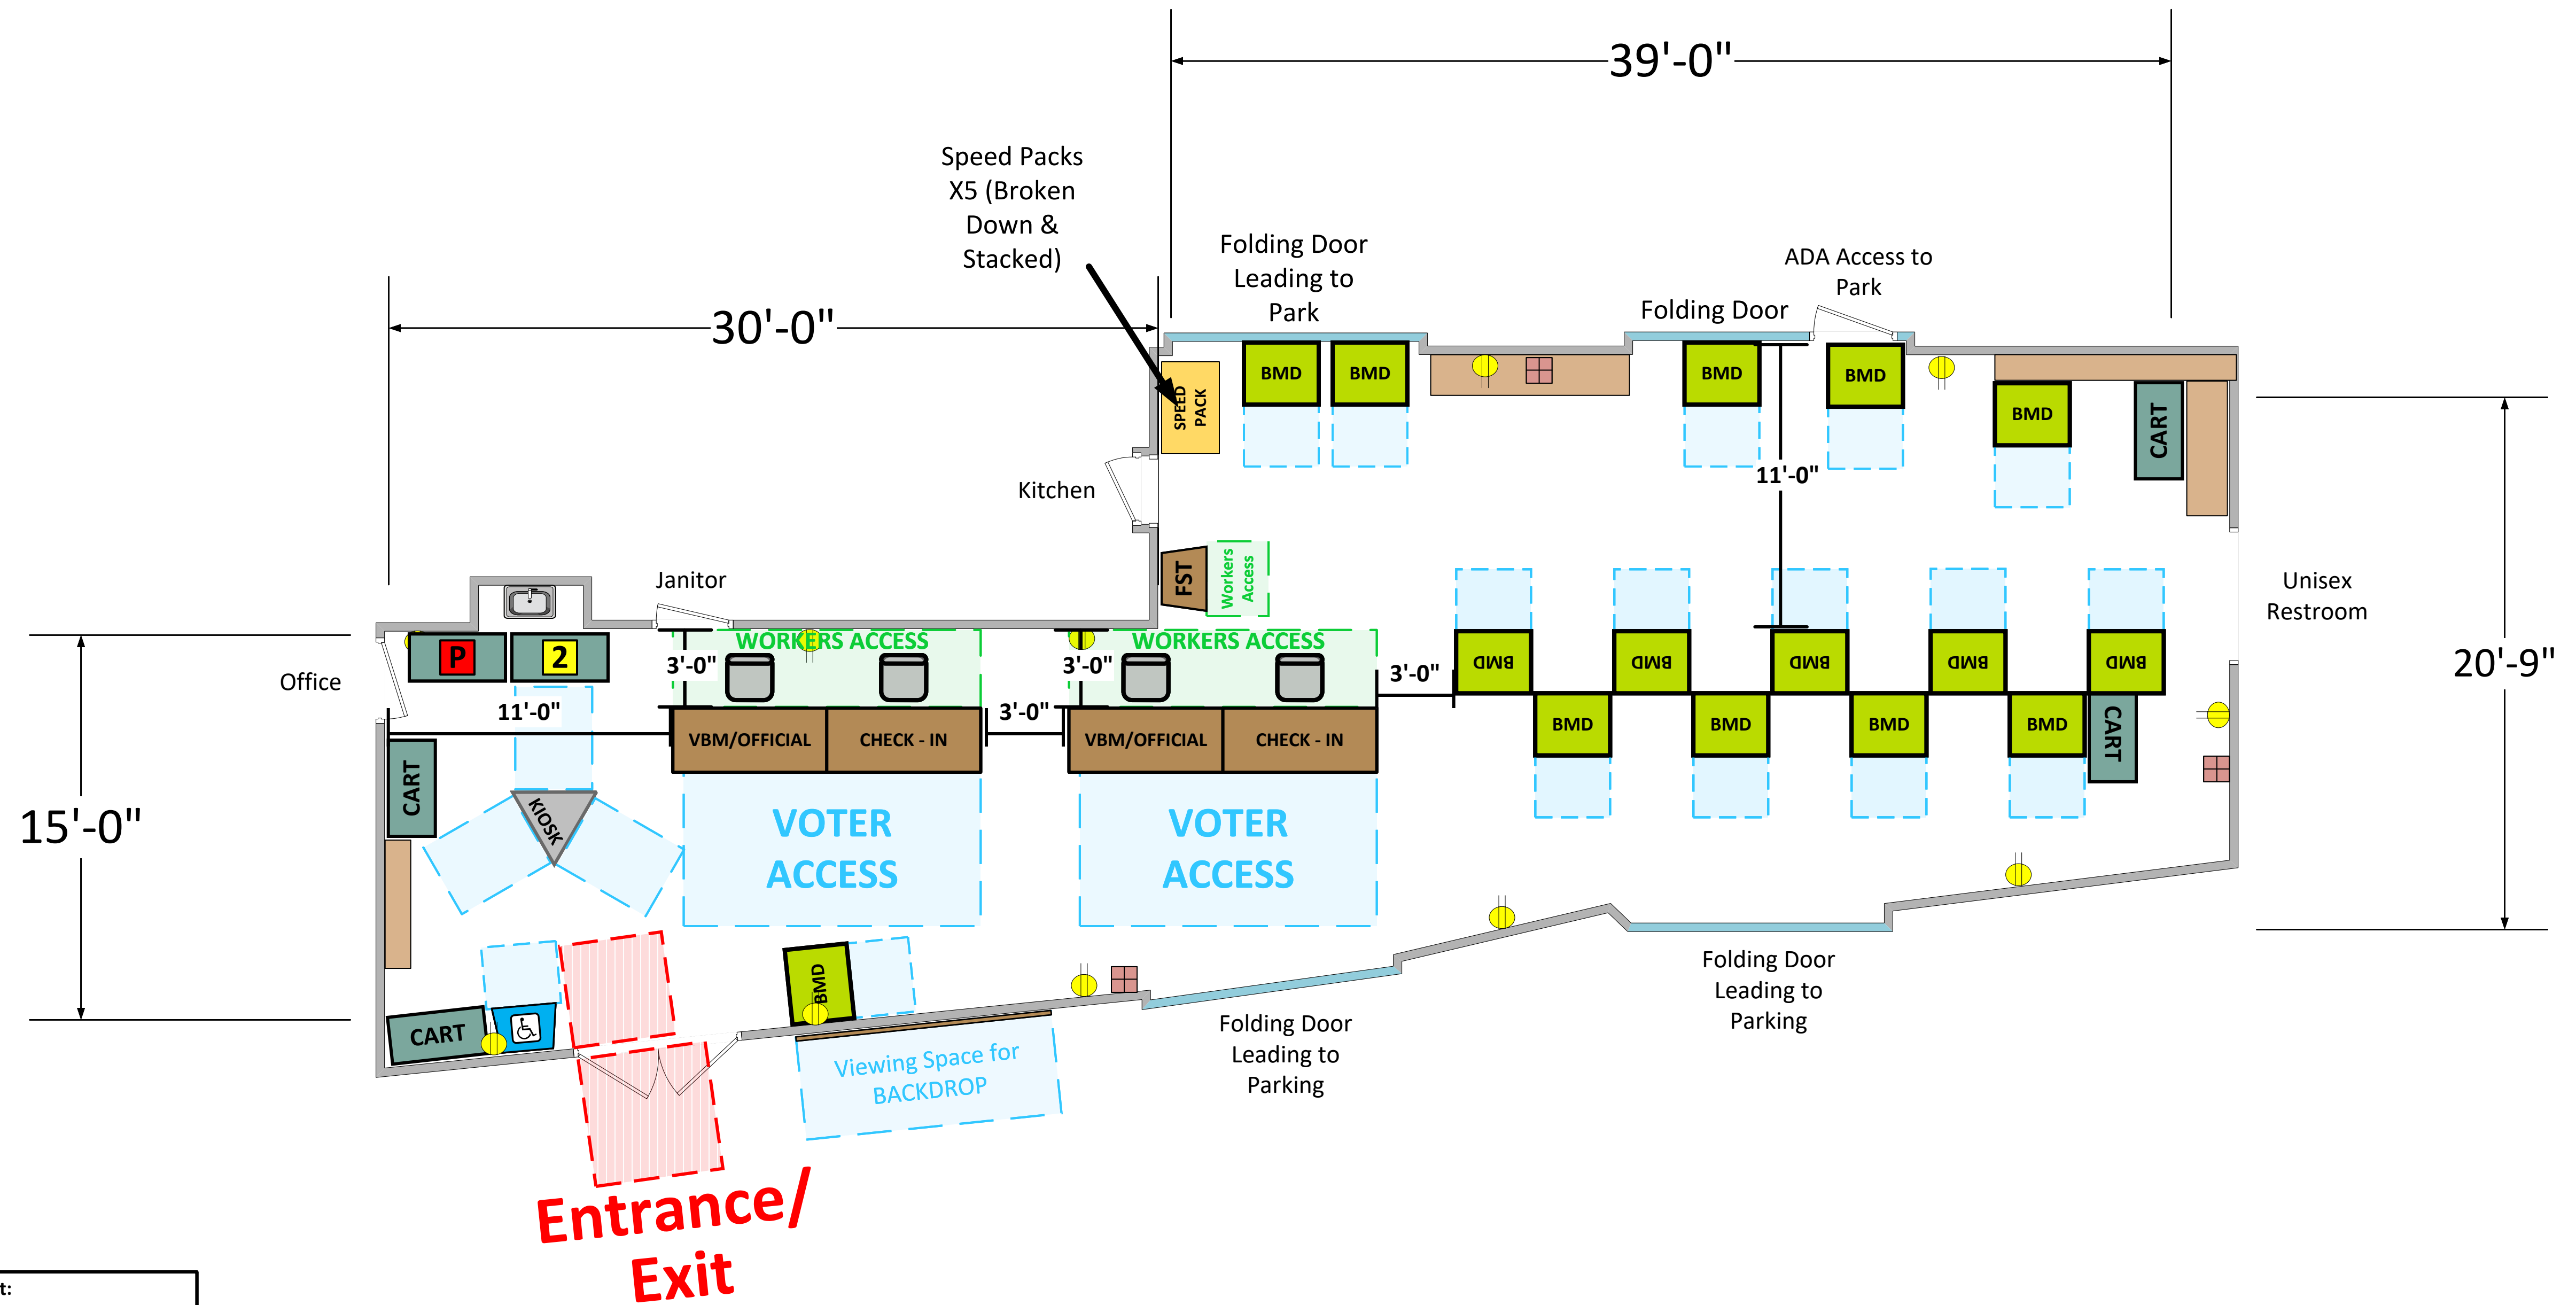

Community Center (1,230 Usable Sq. Ft.)

LEGEND

Room Size	Dimension: 20'x39' 15' x 30'	Sq. Ft: 1,230'
Number of BMDs	15	
POWER OUTLET		
PROTRUDING OBJECT		
Do Not Block Area		

TITLE
VCID 21233
Albert Piantandia
Intergenerational Center

Each chair at a CHECK-IN station equals one ePollbook

Equipment By: Dustin Fuller	Date: 01/25/2024
Skeleton Drawn By: David Chaparro	Date: 11/19/23
Scale: 1/4" inches = 1' Ft.	