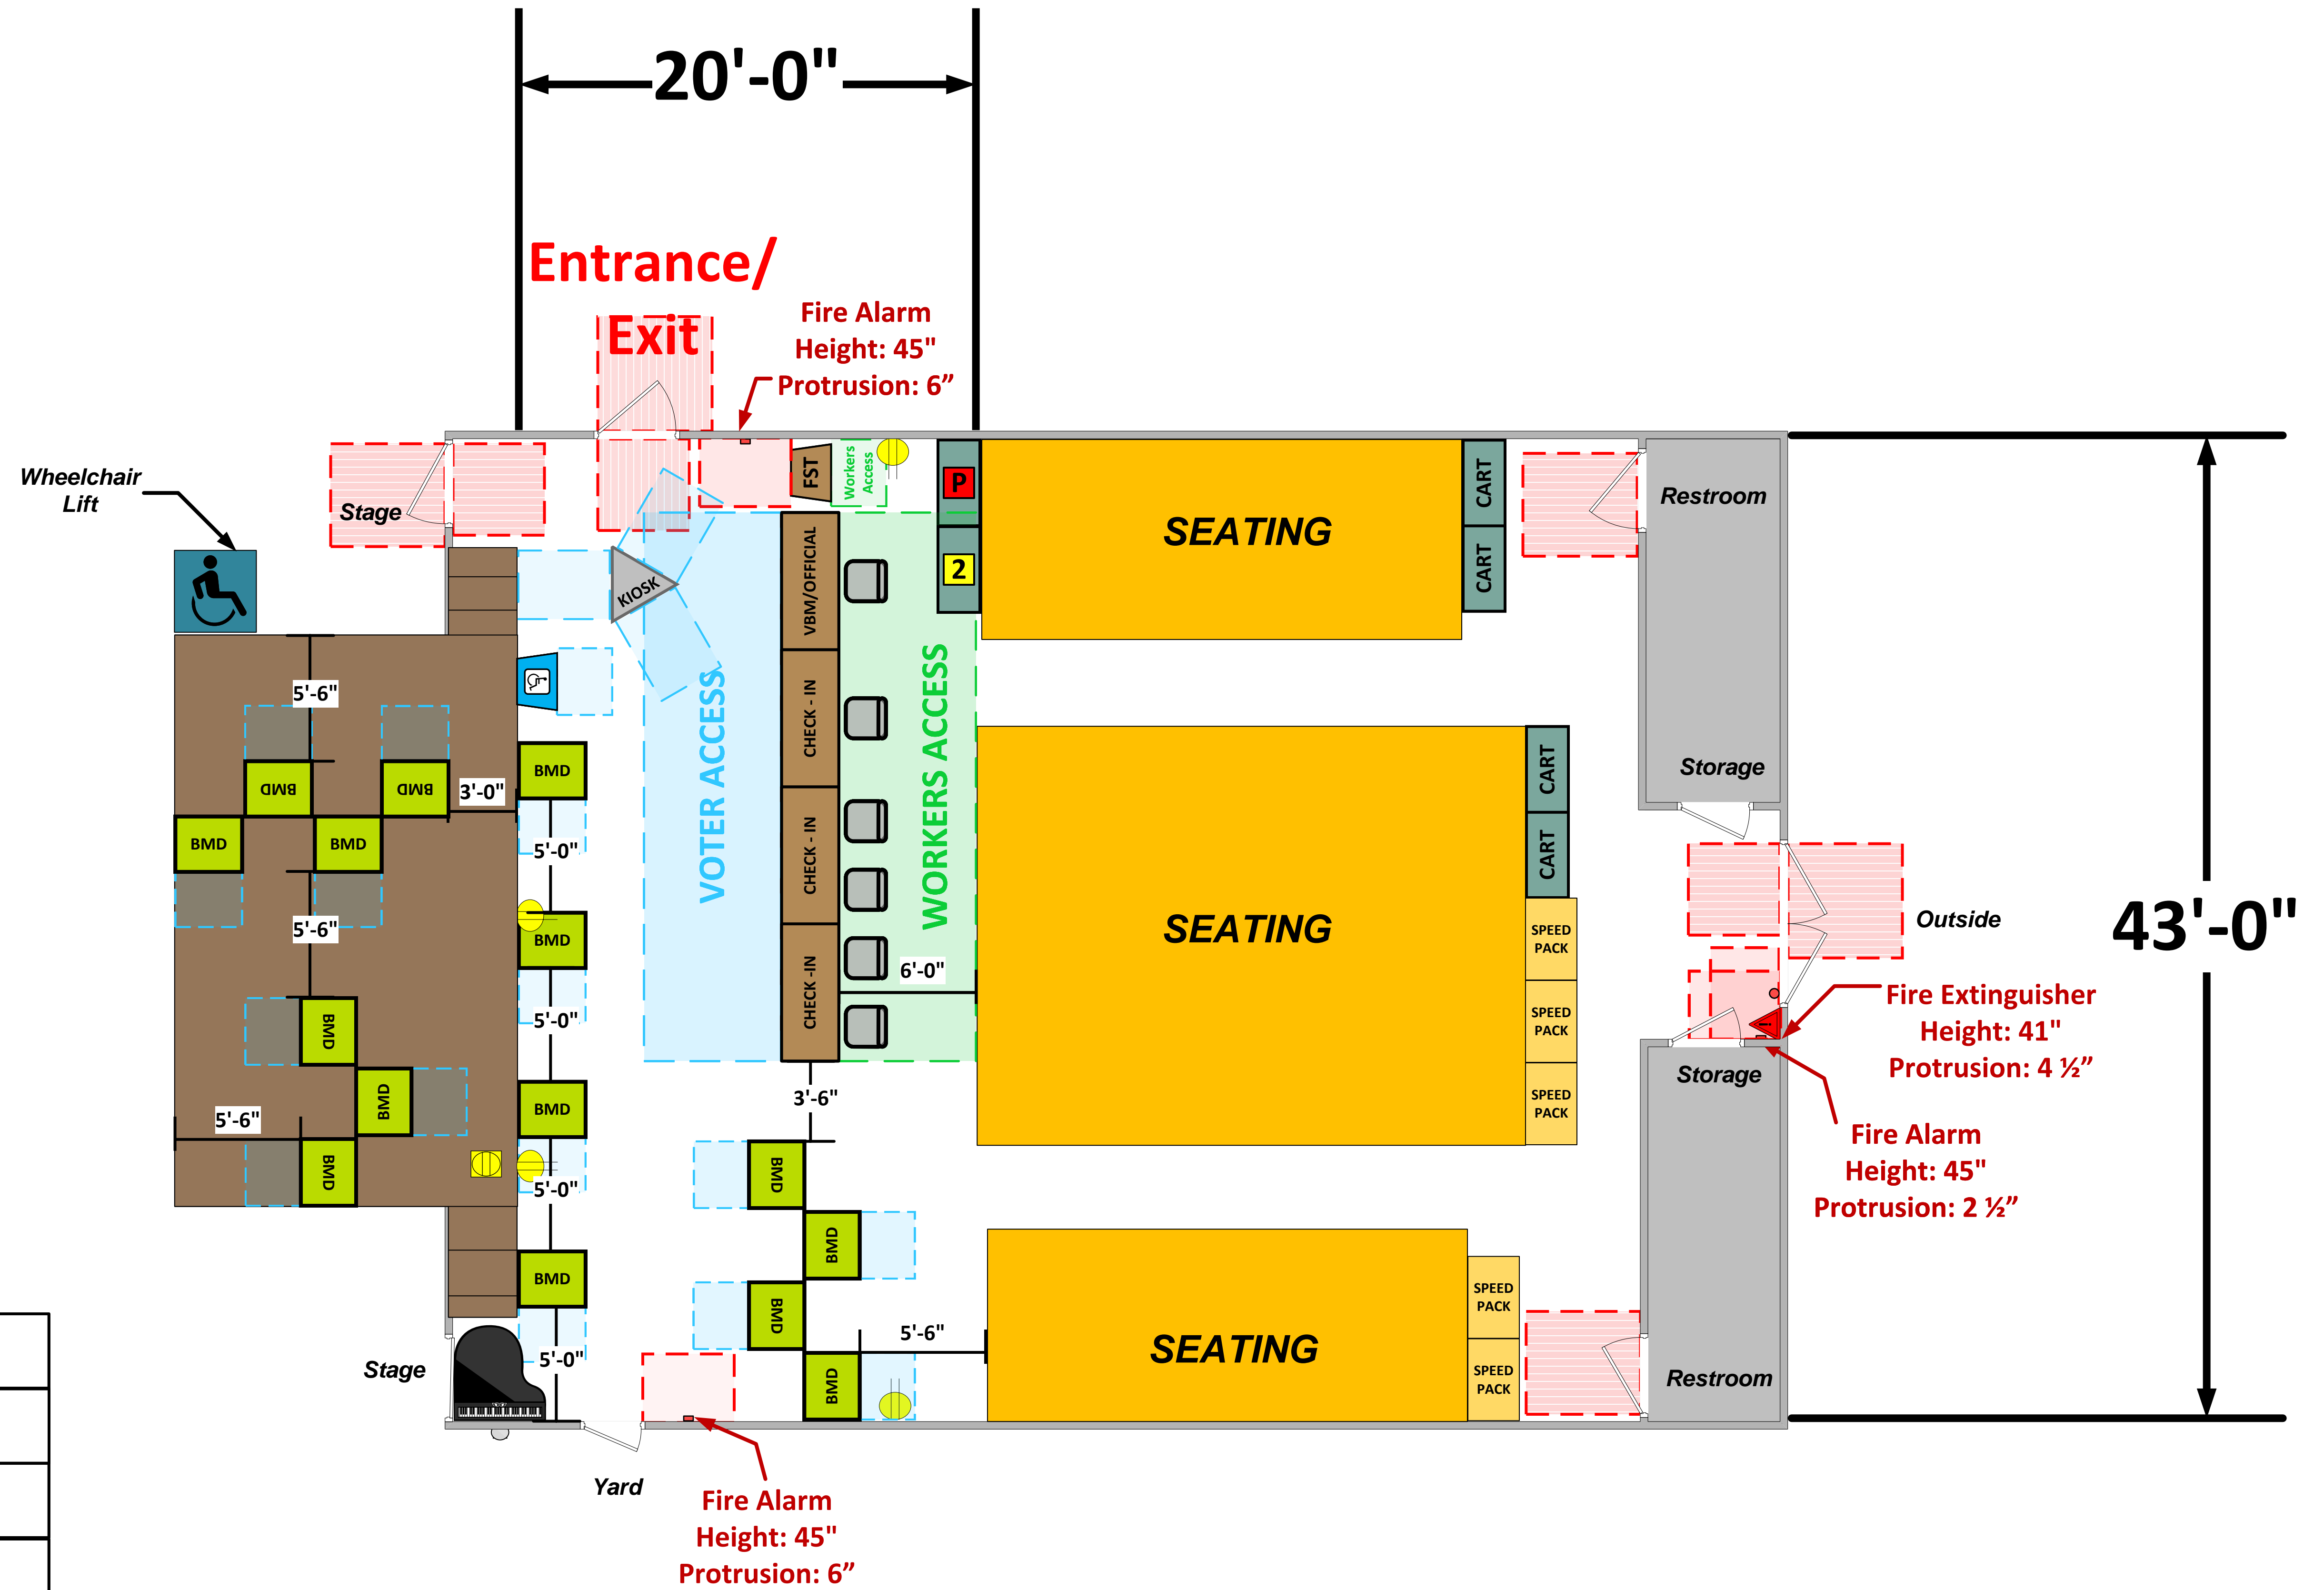

Auditorium (835 Usable Sq. Ft.)

LEGEND

Room Size	Dimension:	Sq. Ft:
	25'x15' + 43'x20'	1235
Number of BMDs	15	
POWER OUTLET		
PROTRUDING OBJECT		
Do Not Block Area		

TITLE

VCID 21244
Anatola Ave Elem. School

Each chair at a CHECK-IN station equals one ePollbook

Equipment By:	Date:
Cassandra Stipes	11/17/23
Skeleton Drawn By:	Date:
Ryan Rivas	04/28/23
Scale:	
1/4" inches = 1' Ft.	