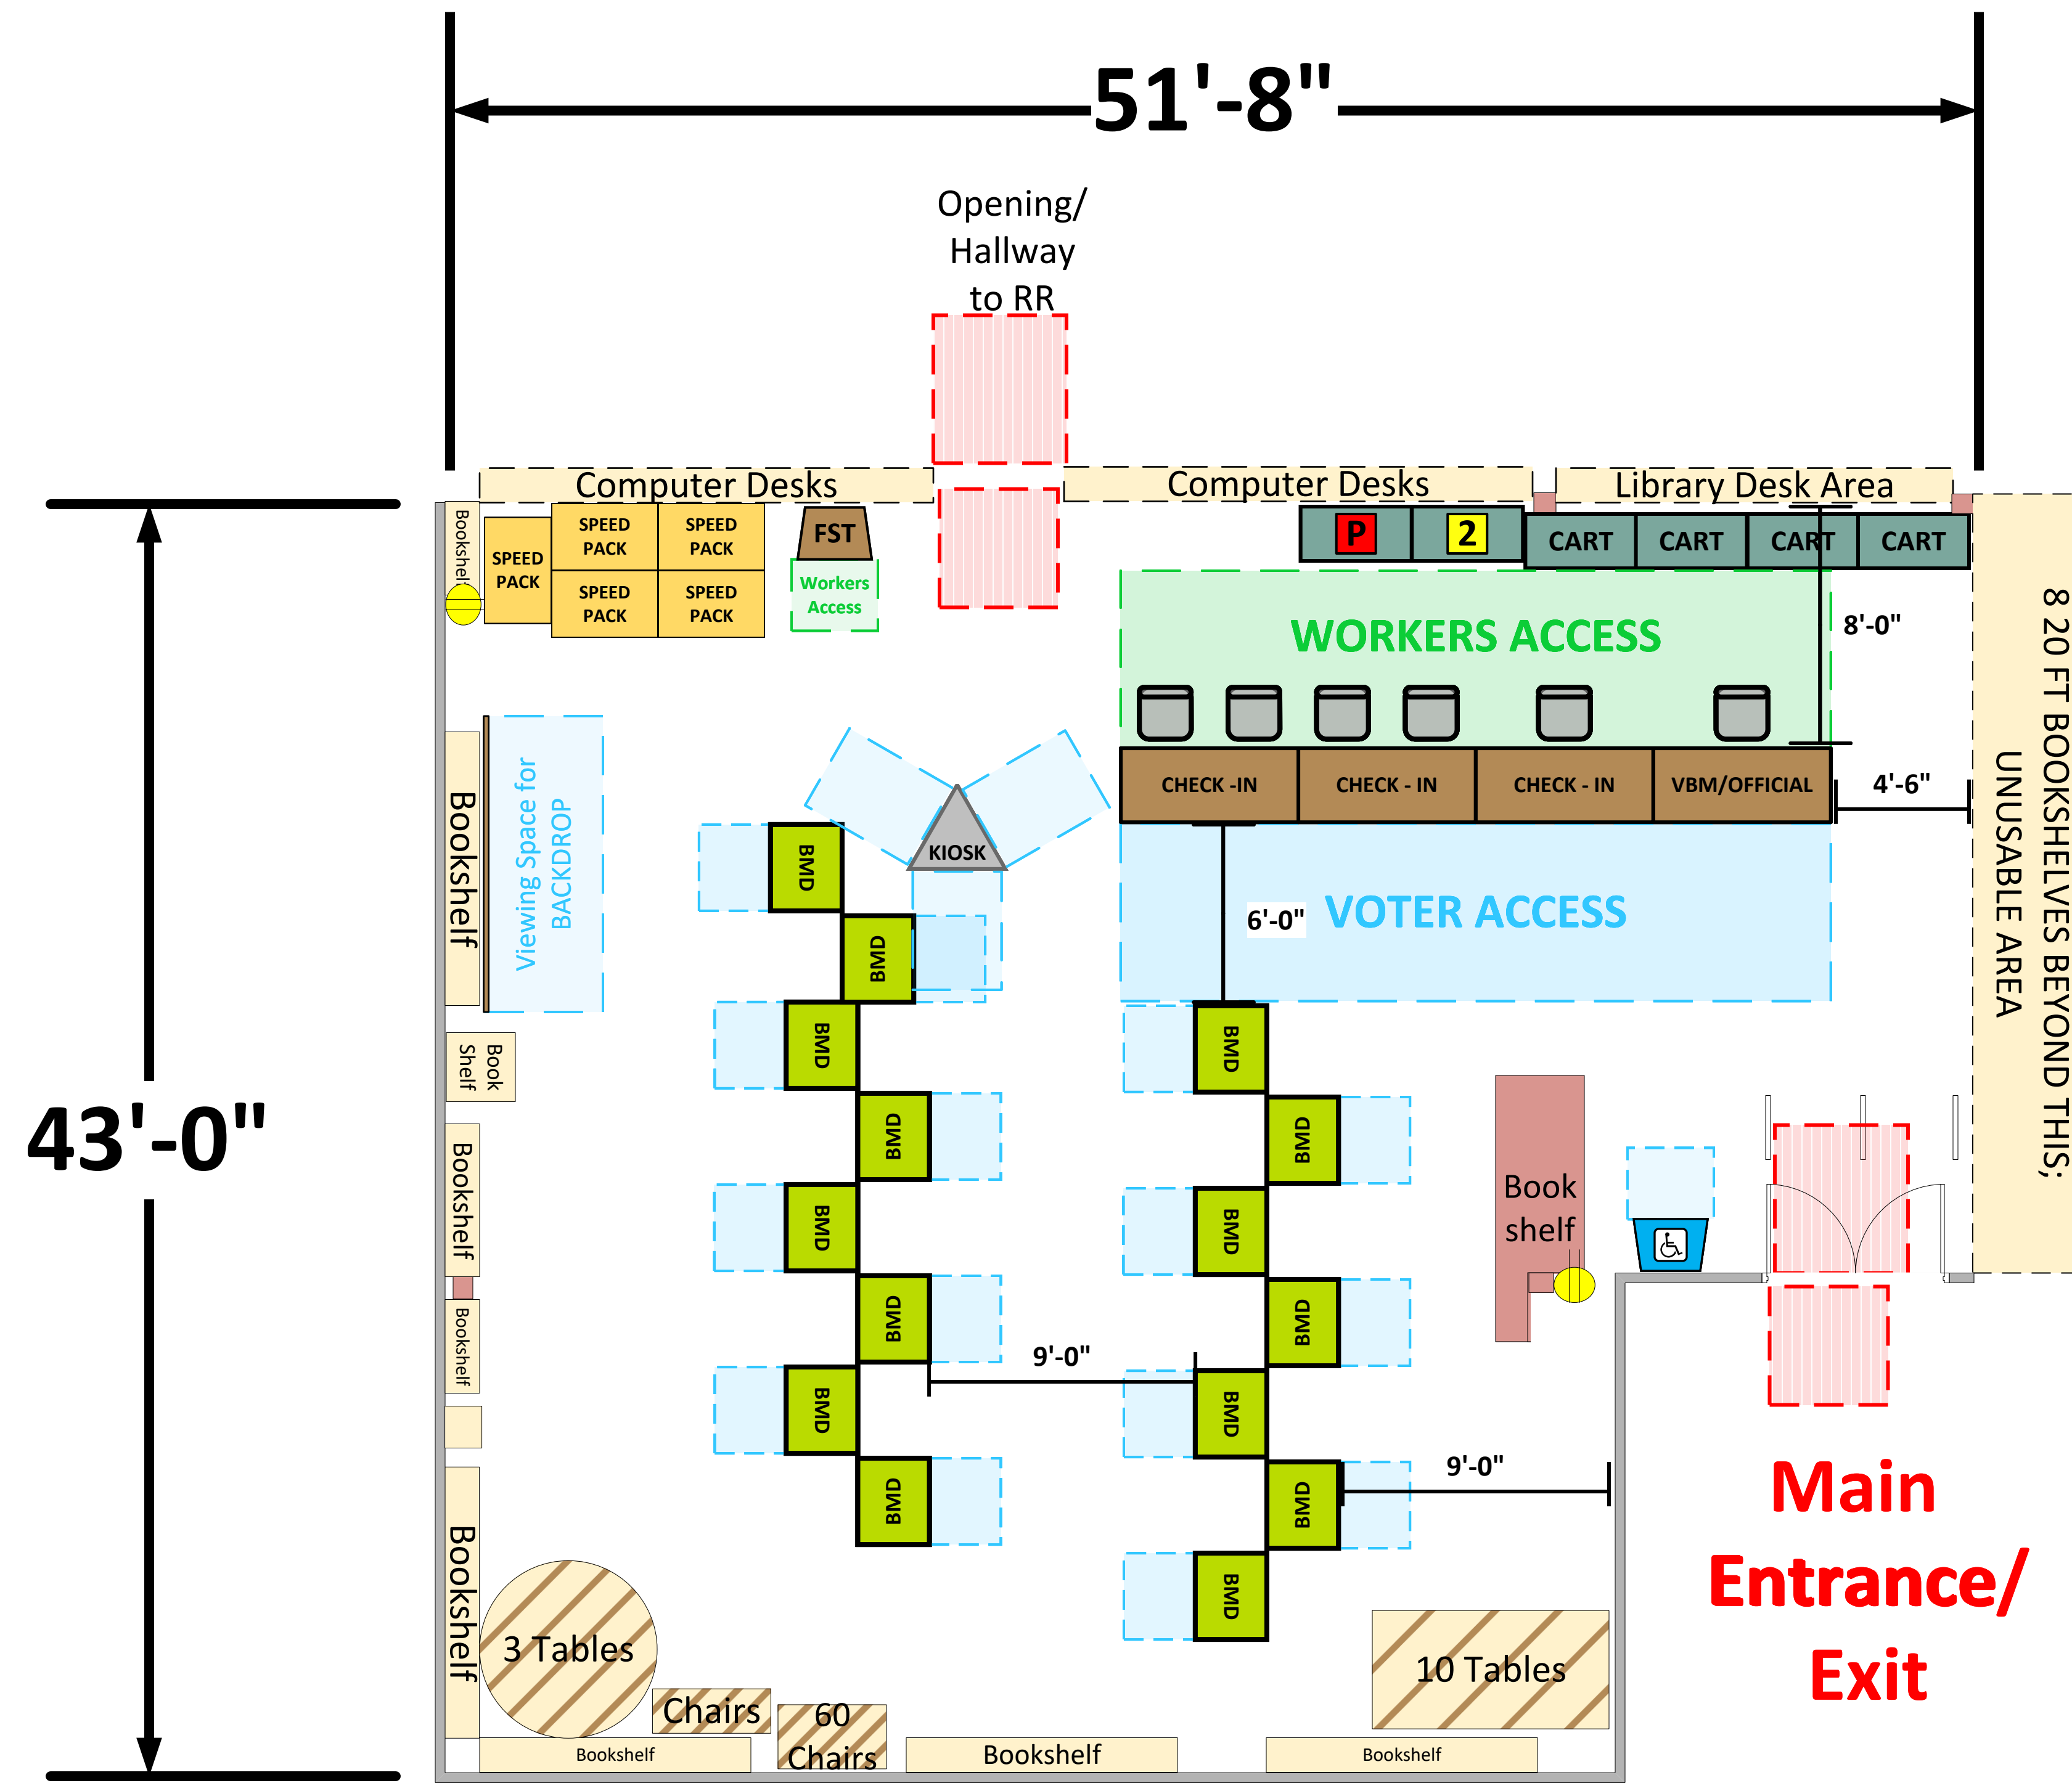

Library

(1,908 Sq. Ft.)

LEGEND

Room Size	Dimension: 43' x 51' 8"	Sq. Ft: 1908
Number of BMDs	15	
POWER OUTLET		
PROTRUDING OBJECT		
Do Not Block Area		

TITLE

VCID 21248
Vista Middle School

Each chair at a CHECK-IN station equals one ePollbook

Equipment By:	Date:
Carlos Montejano	1/26/2024
Skeleton Drawn By:	Date:
Ben Richardson	1/17/24
Scale:	
1/4" inches = 1' Ft.	