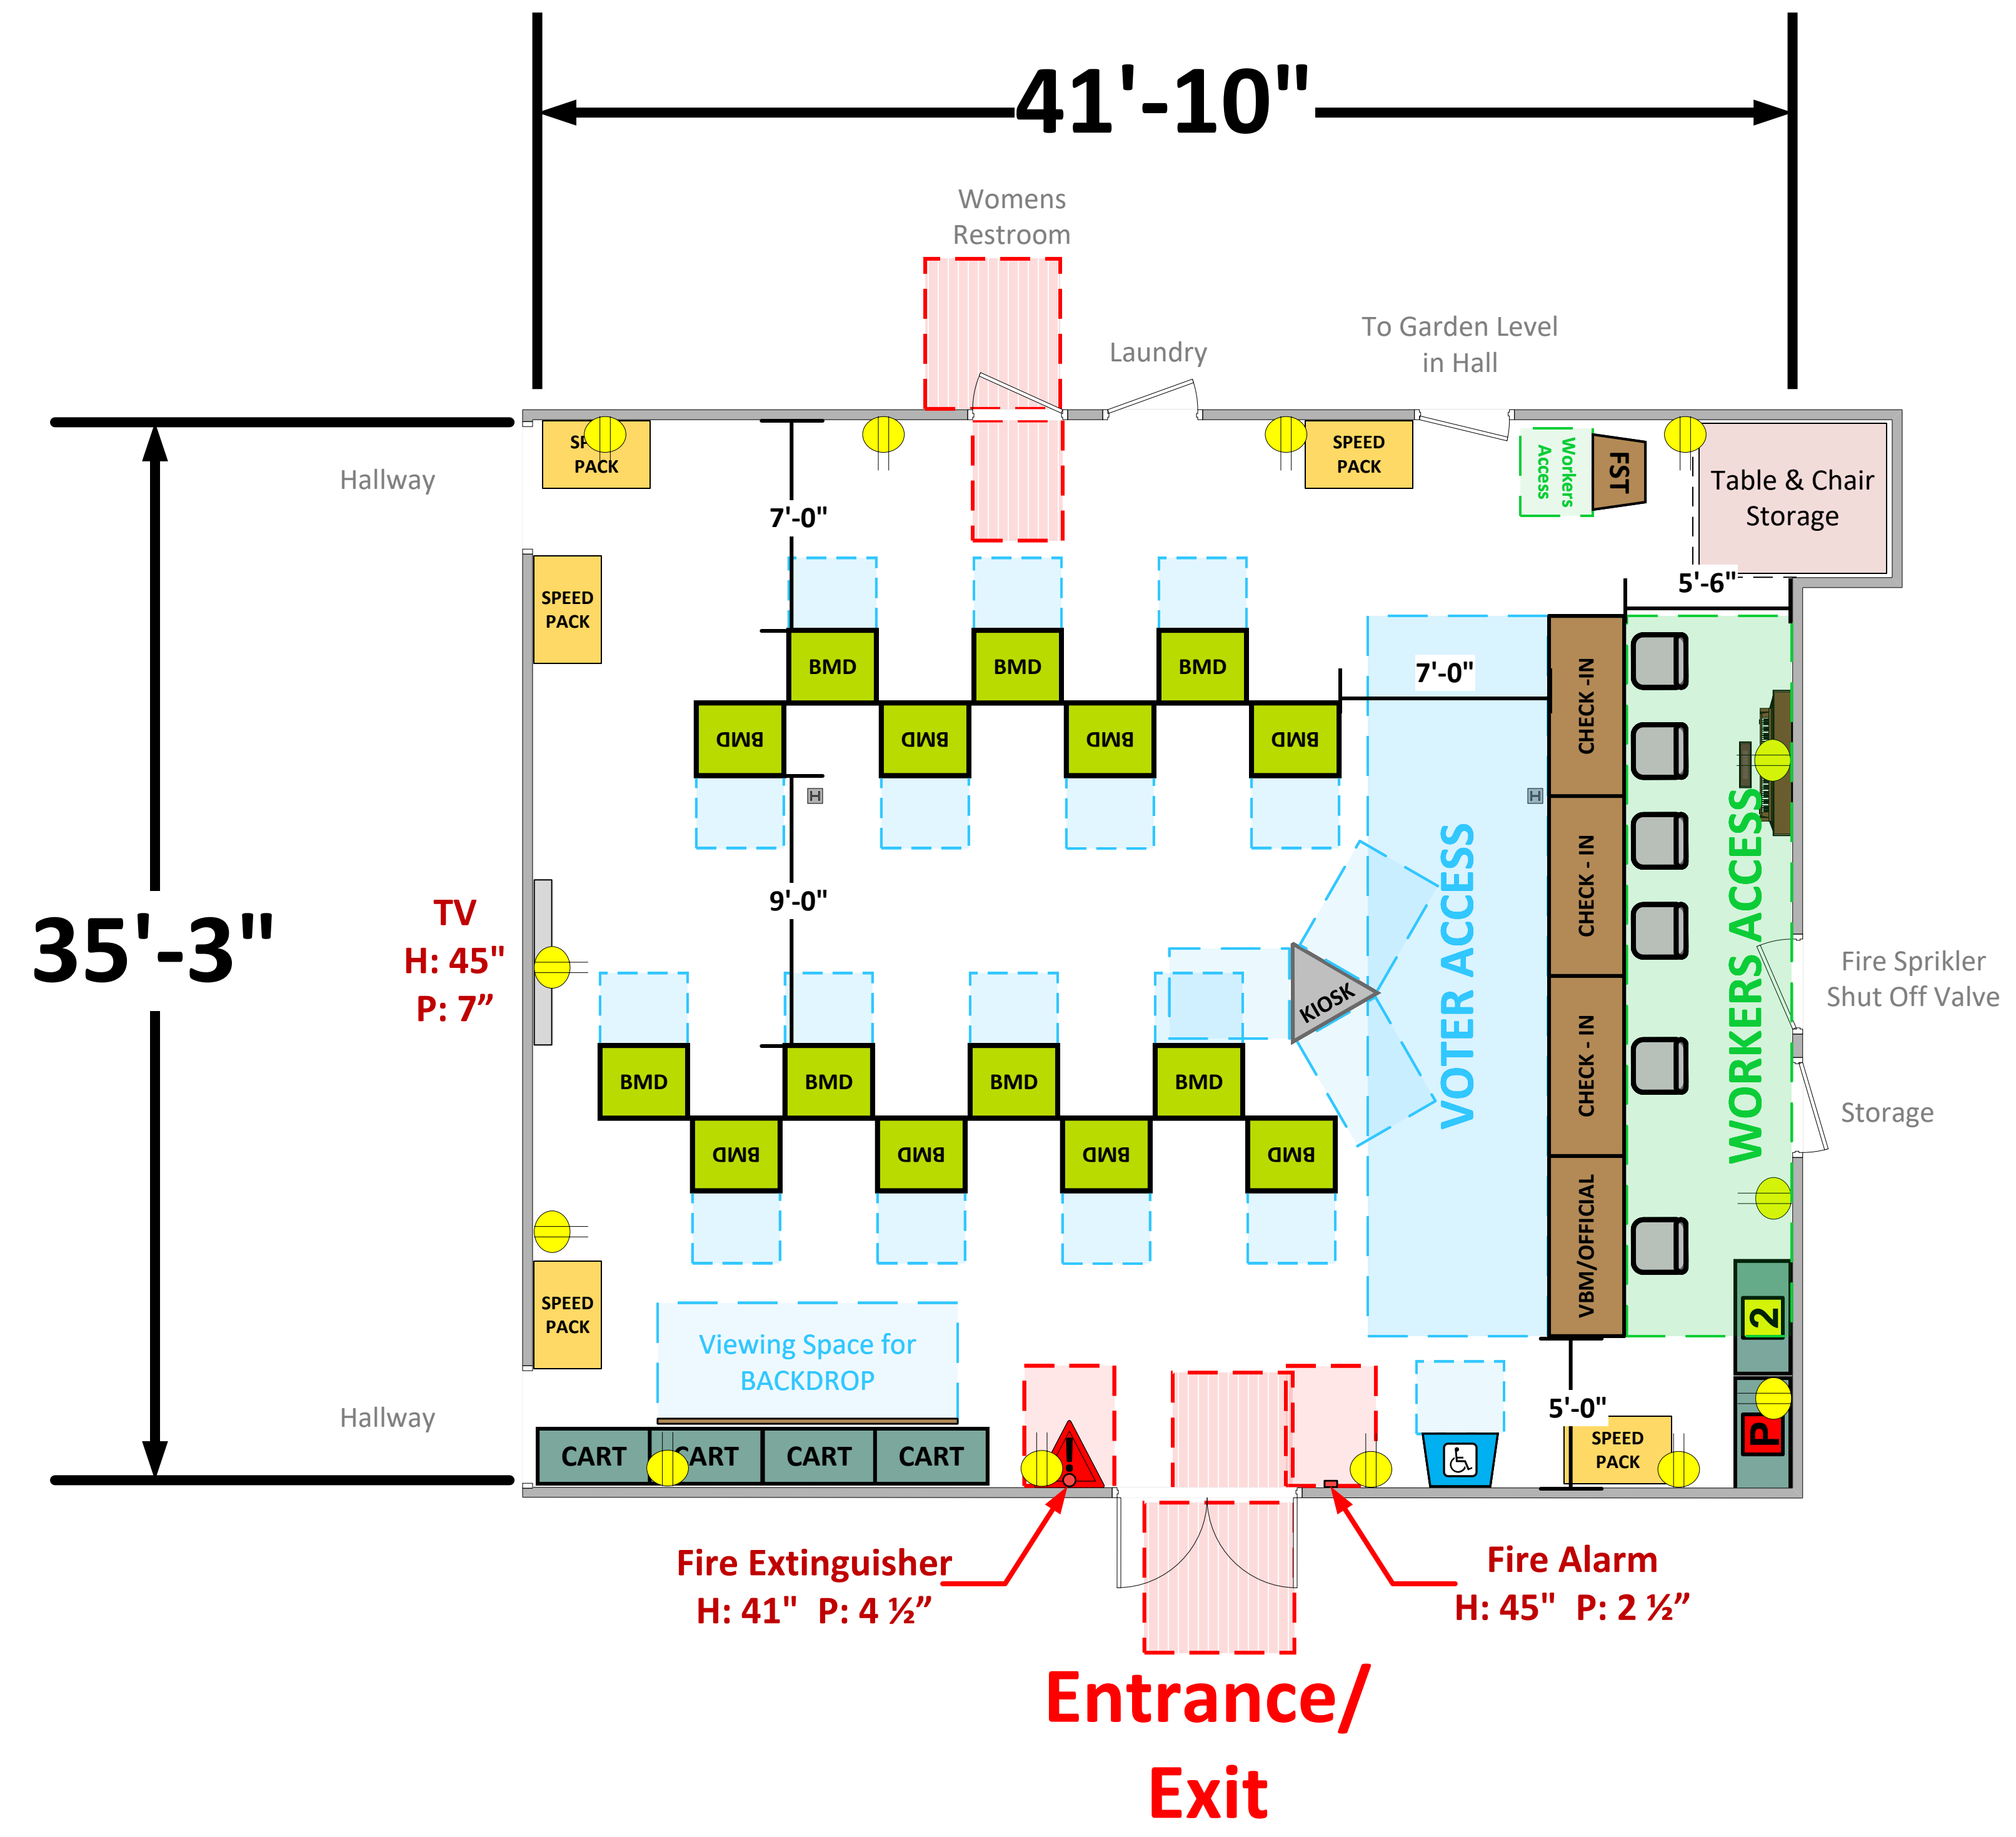

# Galilee Room

(1,423 Usable Sq. Ft.)

## LEGEND

Room Size	Dimension: 35'3"x41' 10"	Sq. Ft: 1,474
Number of BMDs	15	
POWER OUTLET		
PROTRUDING OBJECT		
Do Not Block Area		

**VCID 21274**  
Holy Family Church

**Each chair at a CHECK-IN station equals one ePollbook**

Equipment By: <b>David Chaparro</b>	Date: <b>01/26/24</b>
Skeleton Drawn By: <b>Anthony Gonzalez</b>	Date: <b>01/26/2024</b>
Scale: <b>1/4" inches = 1' Ft.</b>	