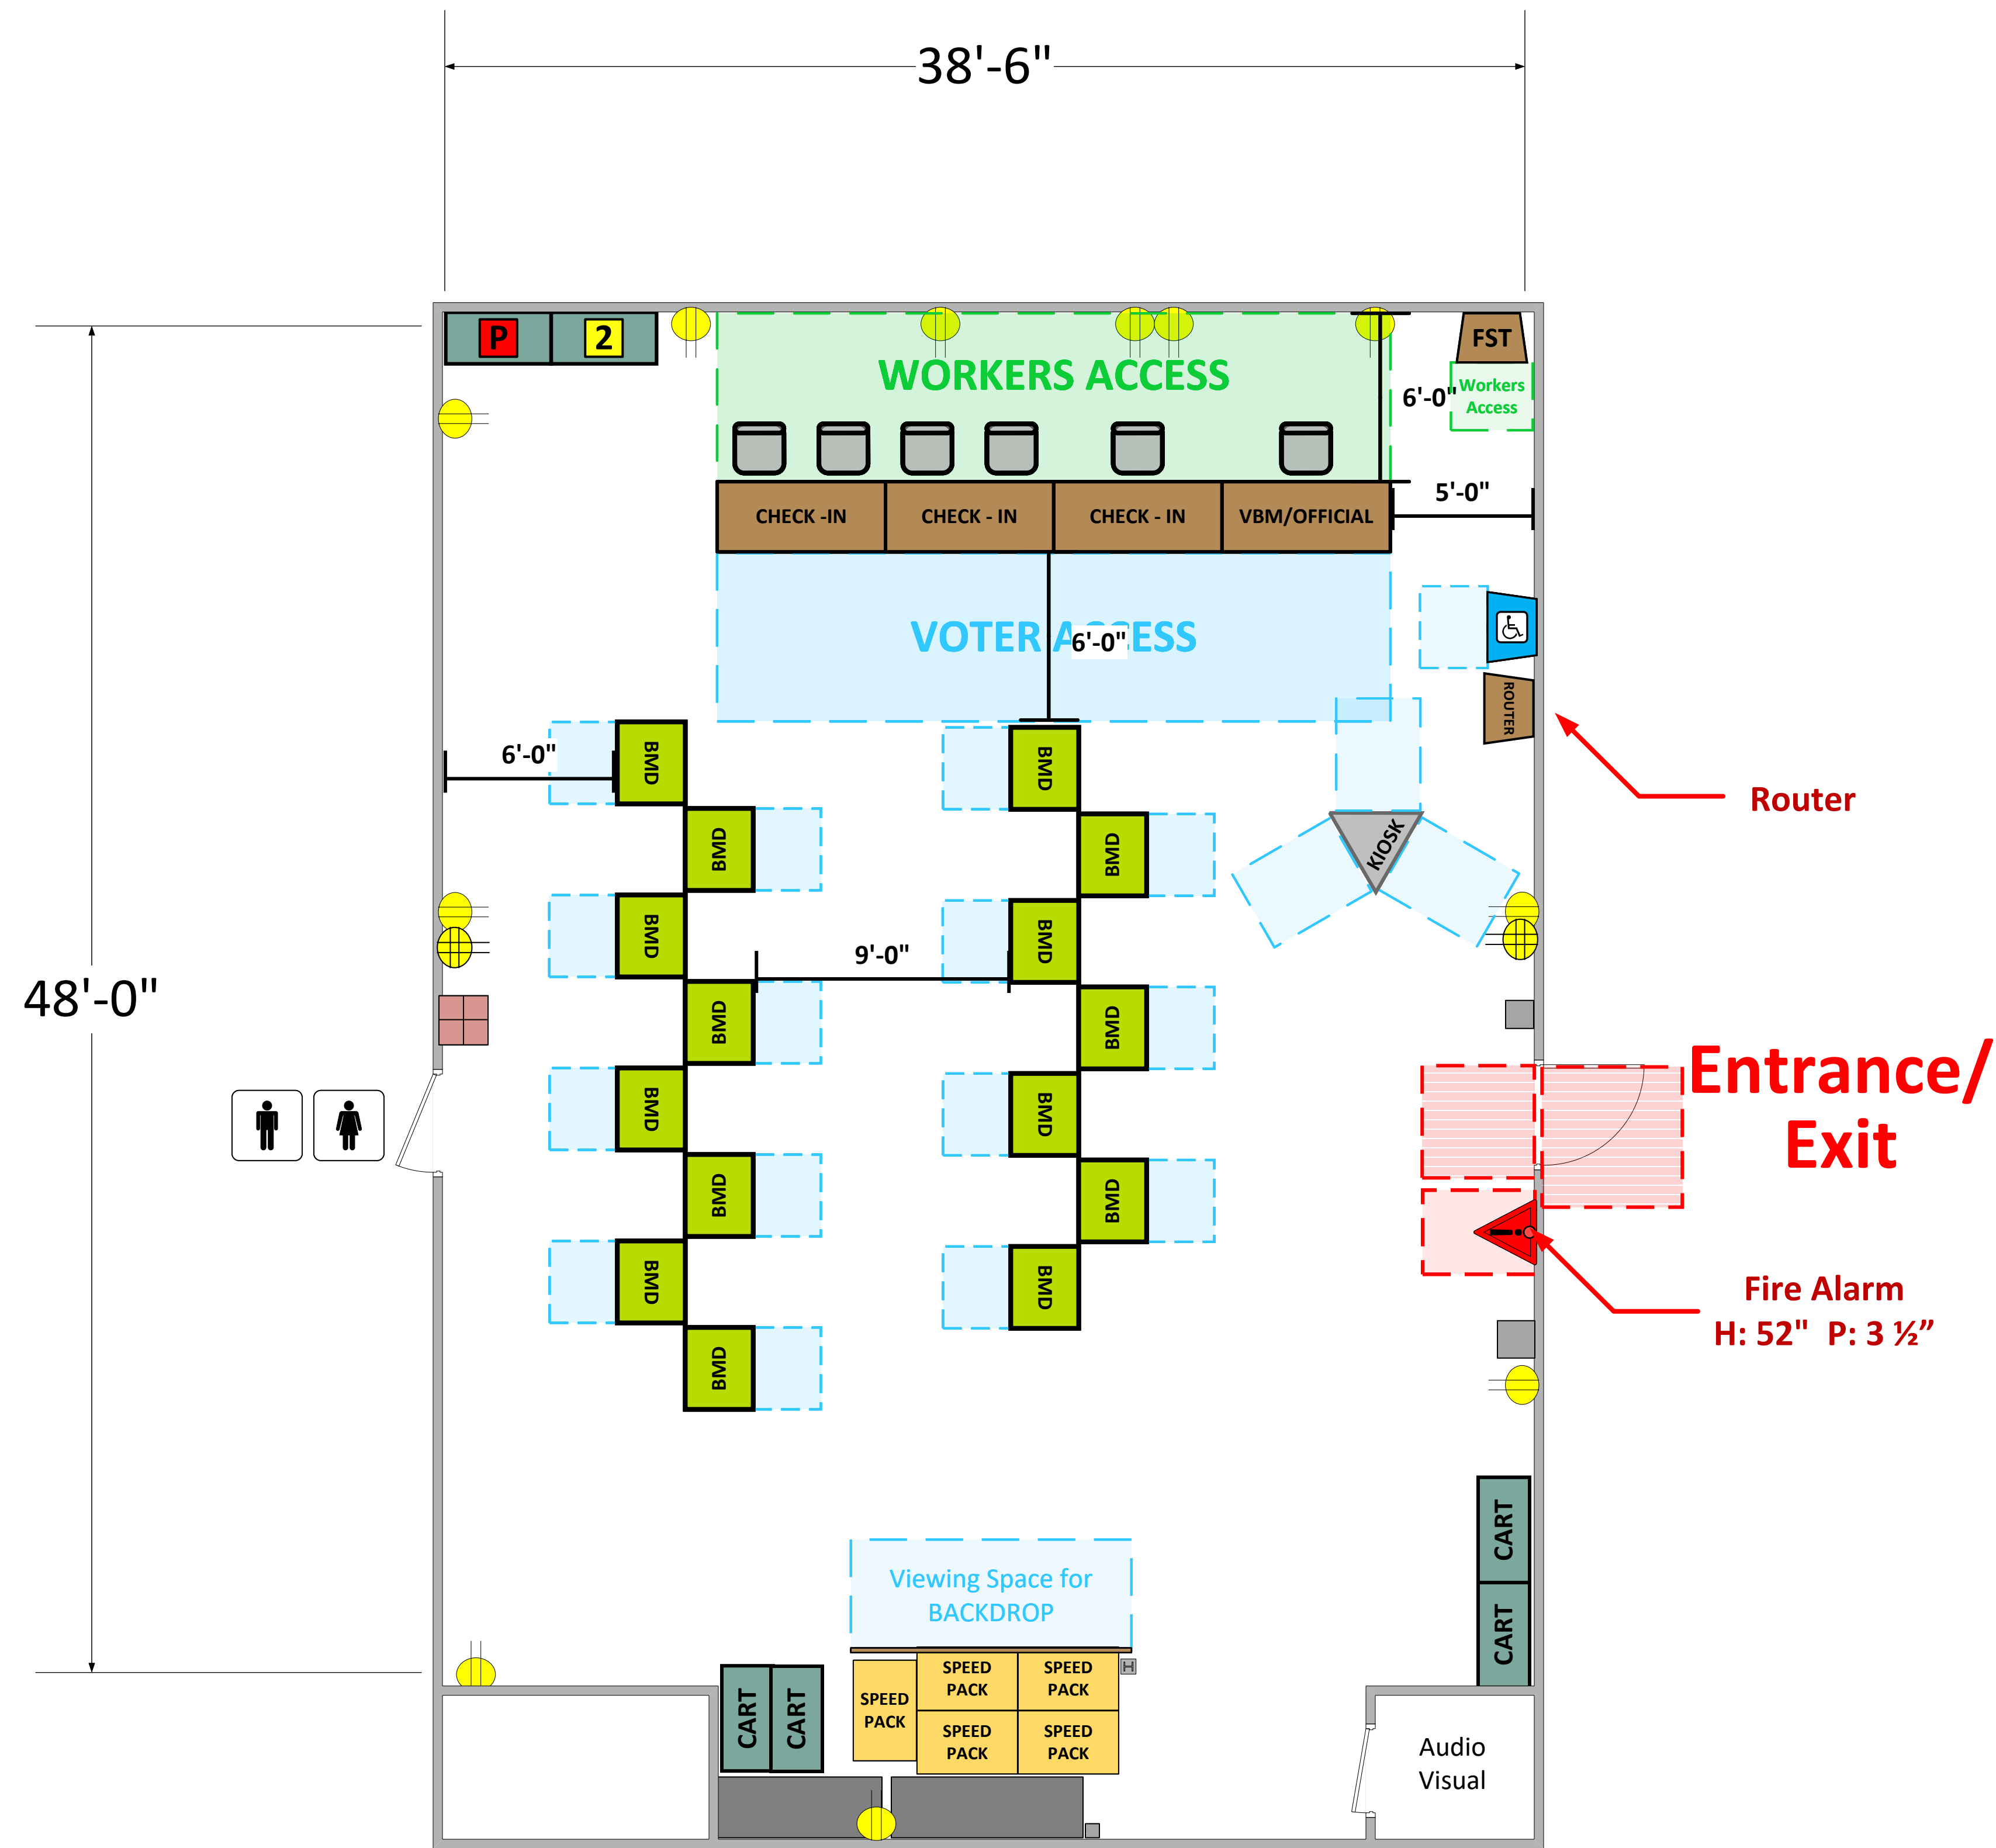

Salon Blanco 305

(1,744 Sq. Ft.)

NOTE:
Starlink unit should be placed on the smaller patch of grass with the light pole

Router

Entrance/
Exit

Fire Alarm
H: 52" P: 3 1/2"

LEGEND

Room Size	Dimension: 48'x36'6"	Sq. Ft: 1,744
Number of BMDs	15	
POWER OUTLET		
PROTRUDING OBJECT		
Do Not Block Area		

VCID 21350
Llamada Final

Each chair at a CHECK-IN station equals one ePollbook

Equipment By: Carlos Montejano	Date: 09/19/2023
Skeleton Drawn By: David Chaparro	Date: 08/16/2023
Scale: 1/4" inches = 1' Ft.	