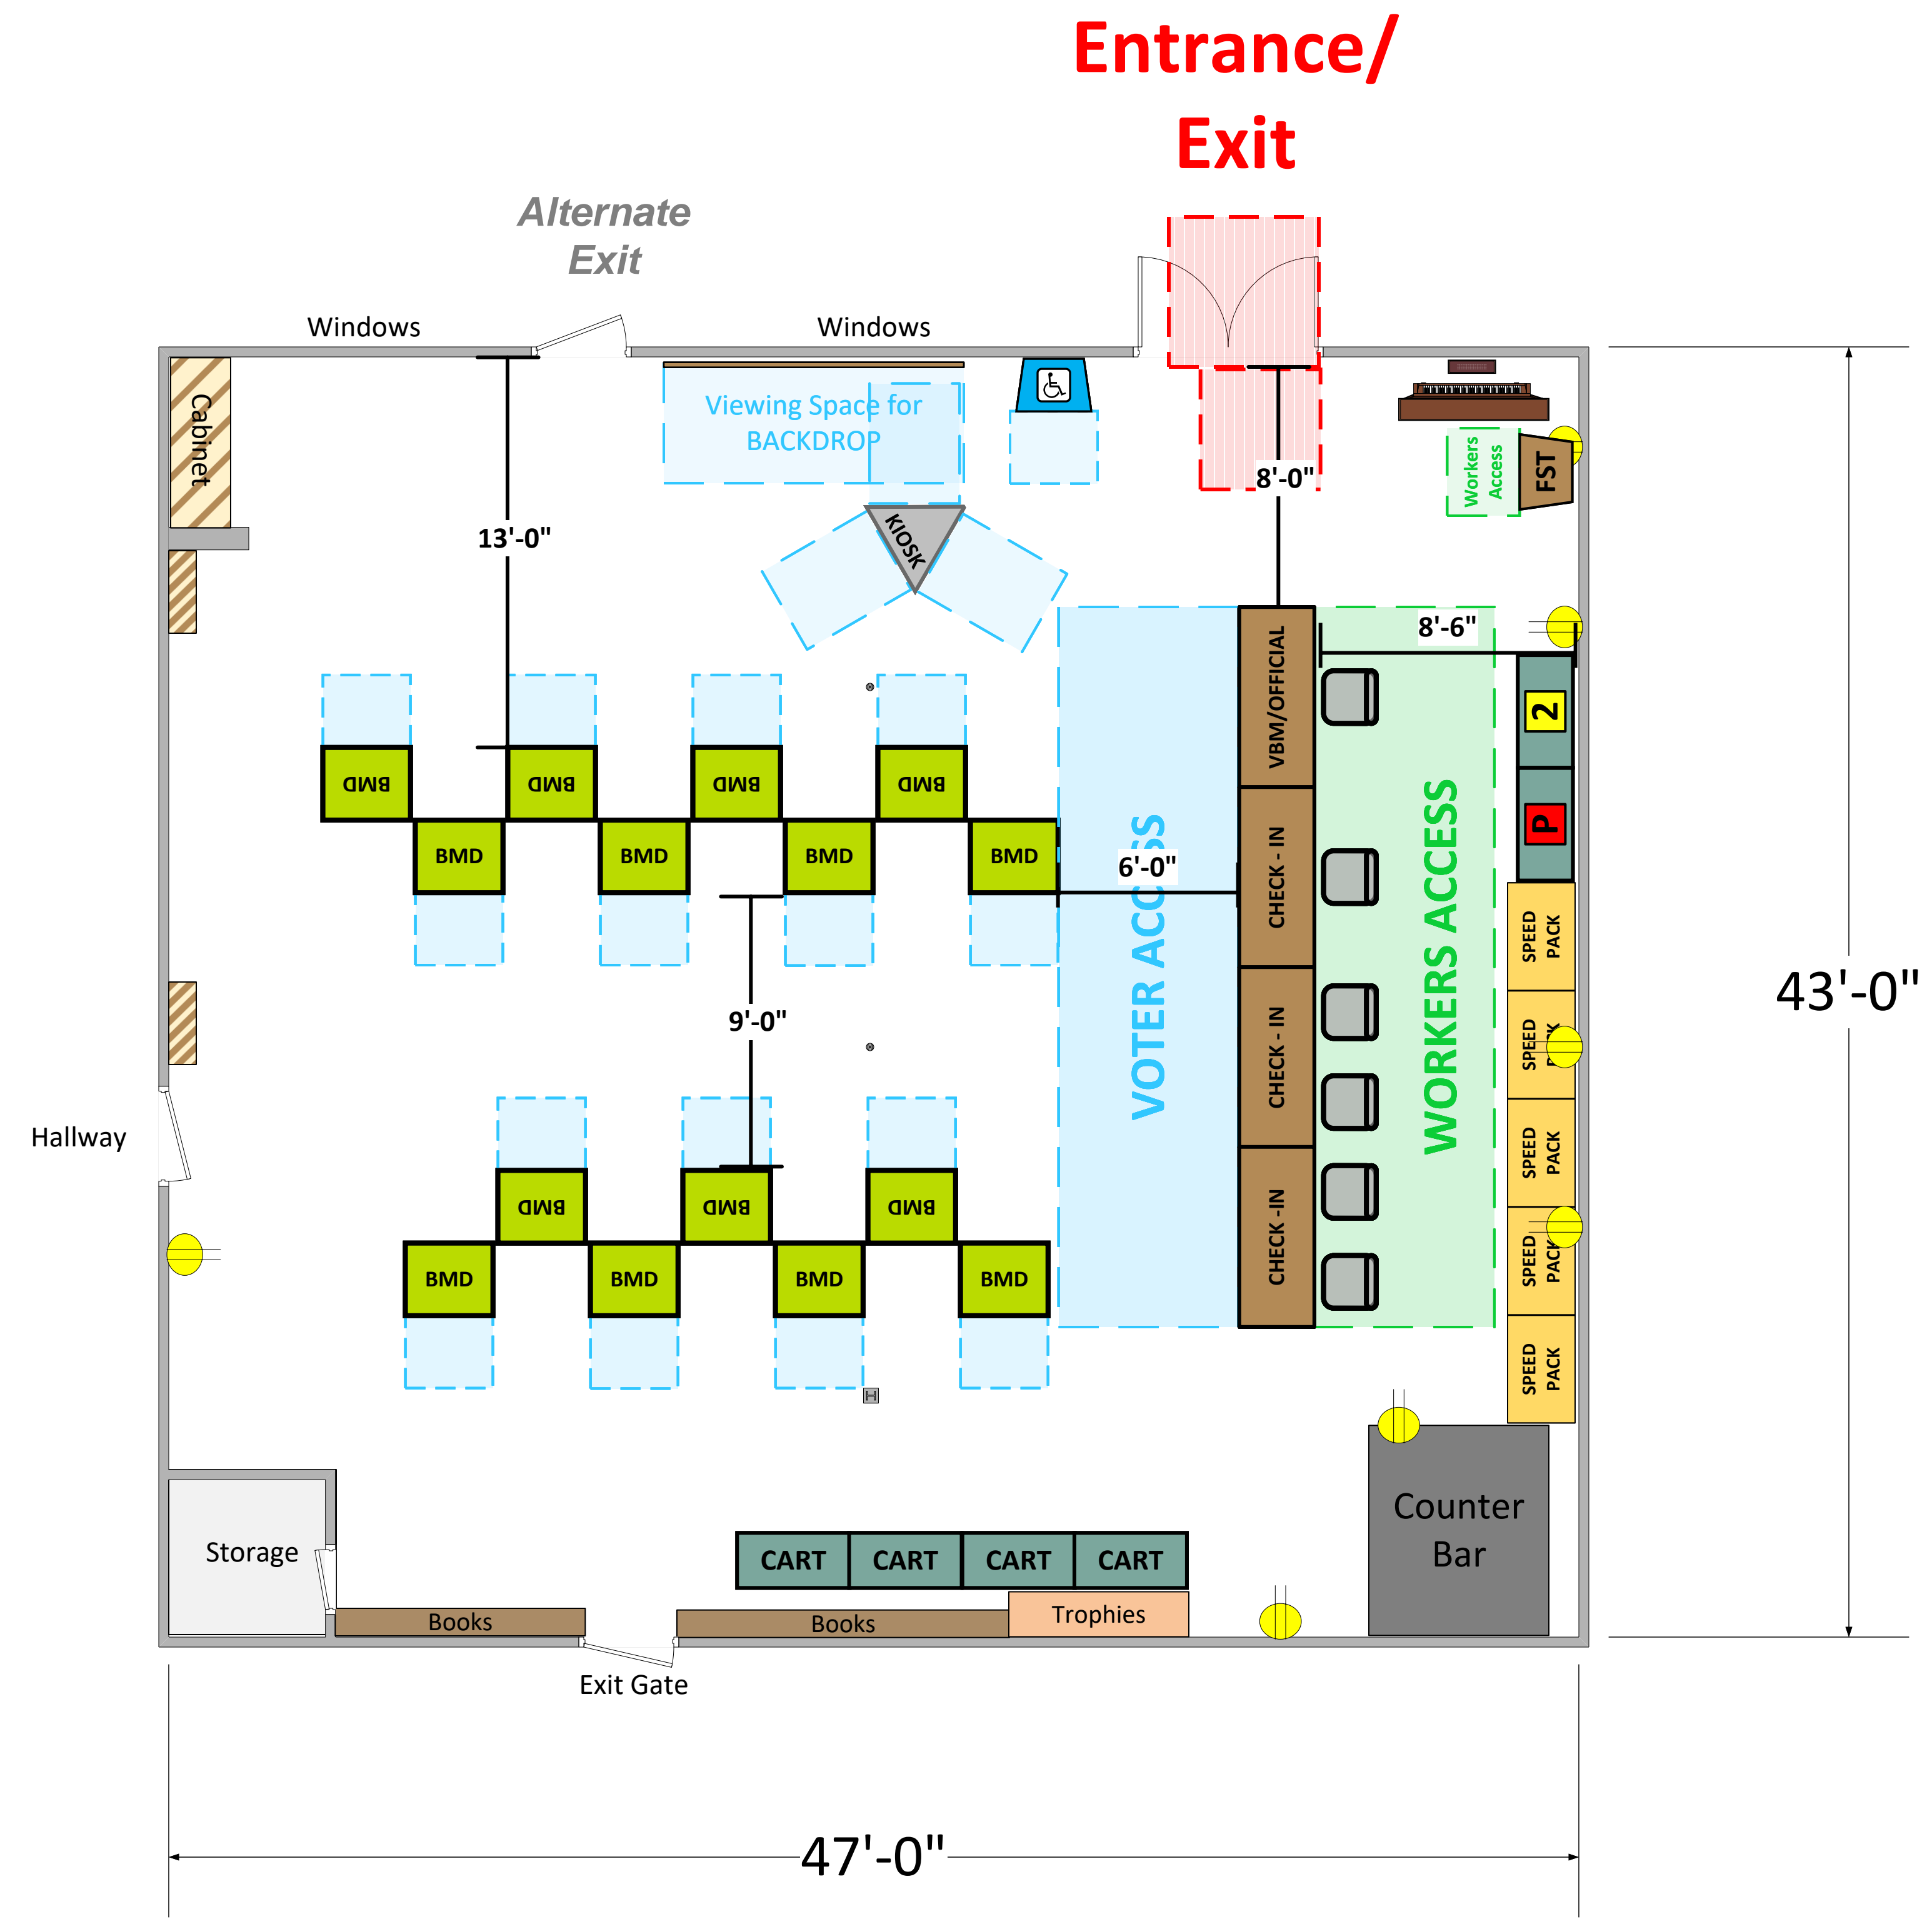

Multi-Purpose Room (1,953 Usable Sq. Ft.)

Room Size	Dimension: 47' x 43'	Sq. Ft: 1,953'
Number of BMDs	15	
POWER OUTLET		
PROTRUDING OBJECT		
Do Not Block Area		

TITLE
VCID 21352
St. George Greek Orthodox
Catholic Church

Each chair at a CHECK-IN station equals one ePollbook

Equipment By: Ryan Rivas	Date: 01/21/24
Skeleton Drawn By: David Chaparro	Date: 09/07/23
Scale: 1/4" inches = 1' Ft.	