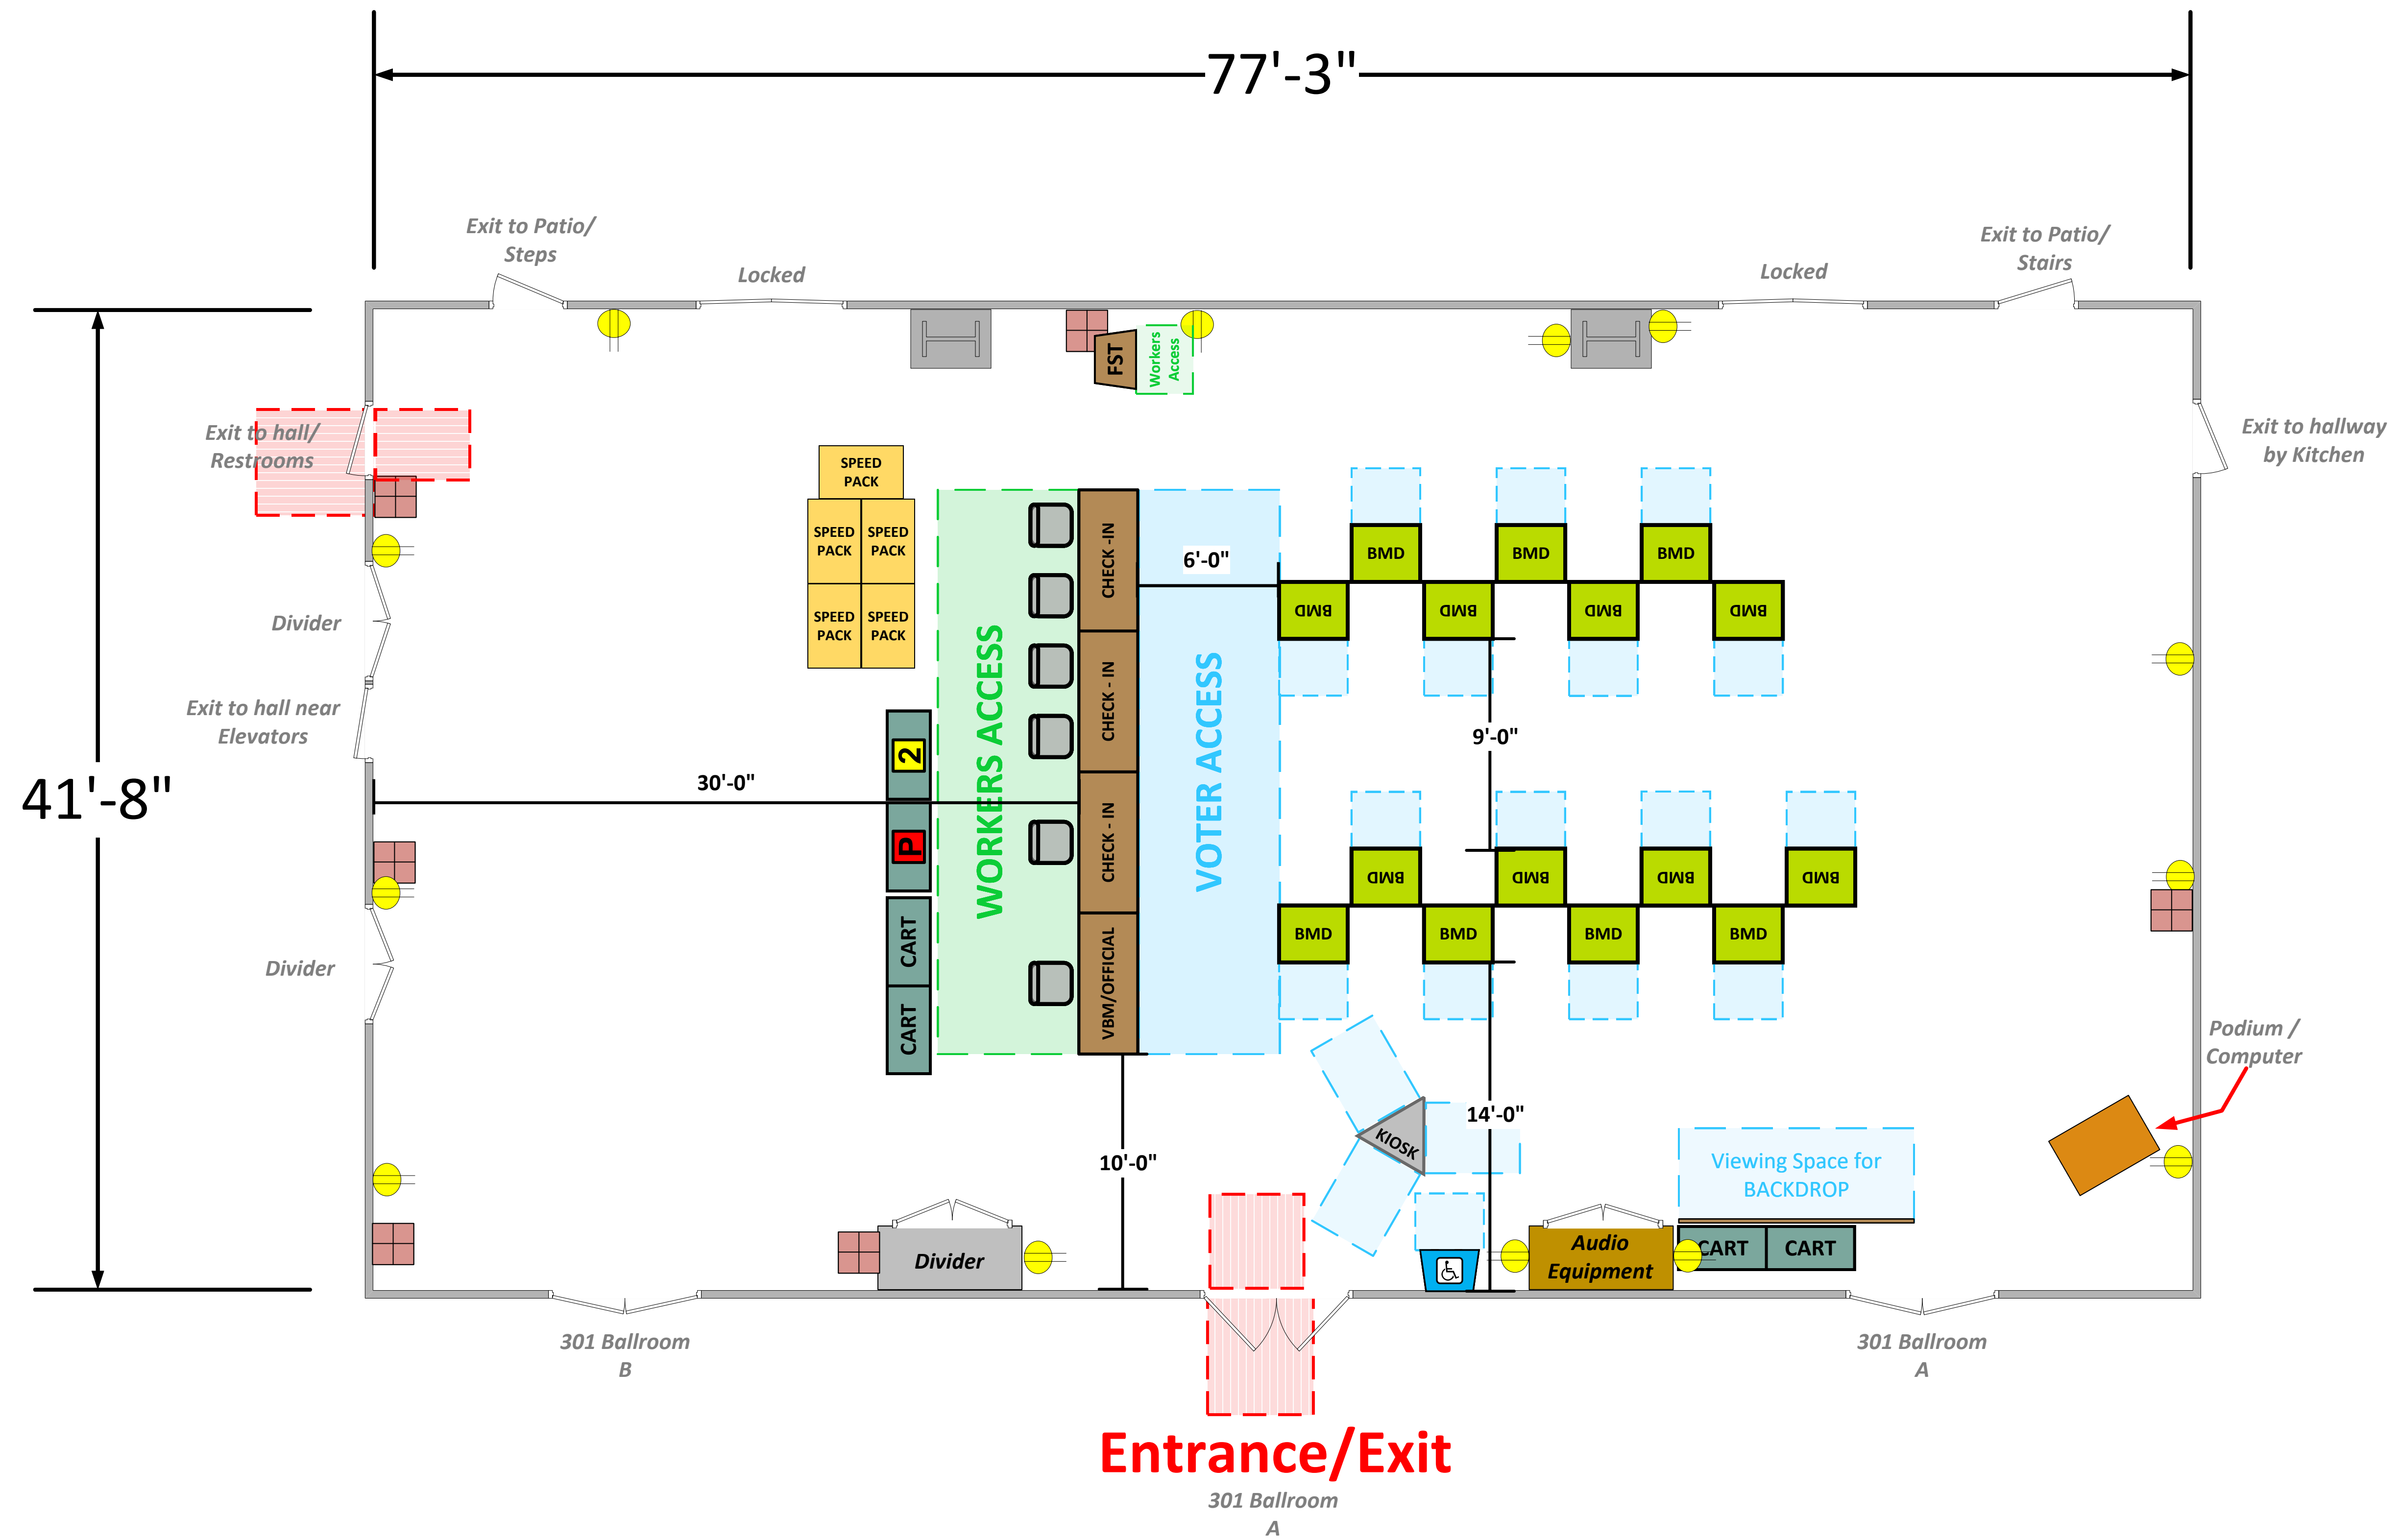

Abraham Campus Center

3rd Floor Ballrooms

(3,169 Usable Sq. Ft.)

LEGEND

Room Size	Dimension:	Sq. Ft:
	77'3" x 41'8"	3,218'
Number of BMDs		
POWER OUTLET		
PROTRUDING OBJECT		
Do Not Block Area		

VCID 21492
University of La Verne

Each chair at a CHECK-IN station equals one ePollbook

Equipment By:	Date:
David Chaparro	01/25/24
Skeleton Drawn By:	Date:
Scott Taylor	01/13/24
Scale:	
1/4" inches = 1' Ft.	