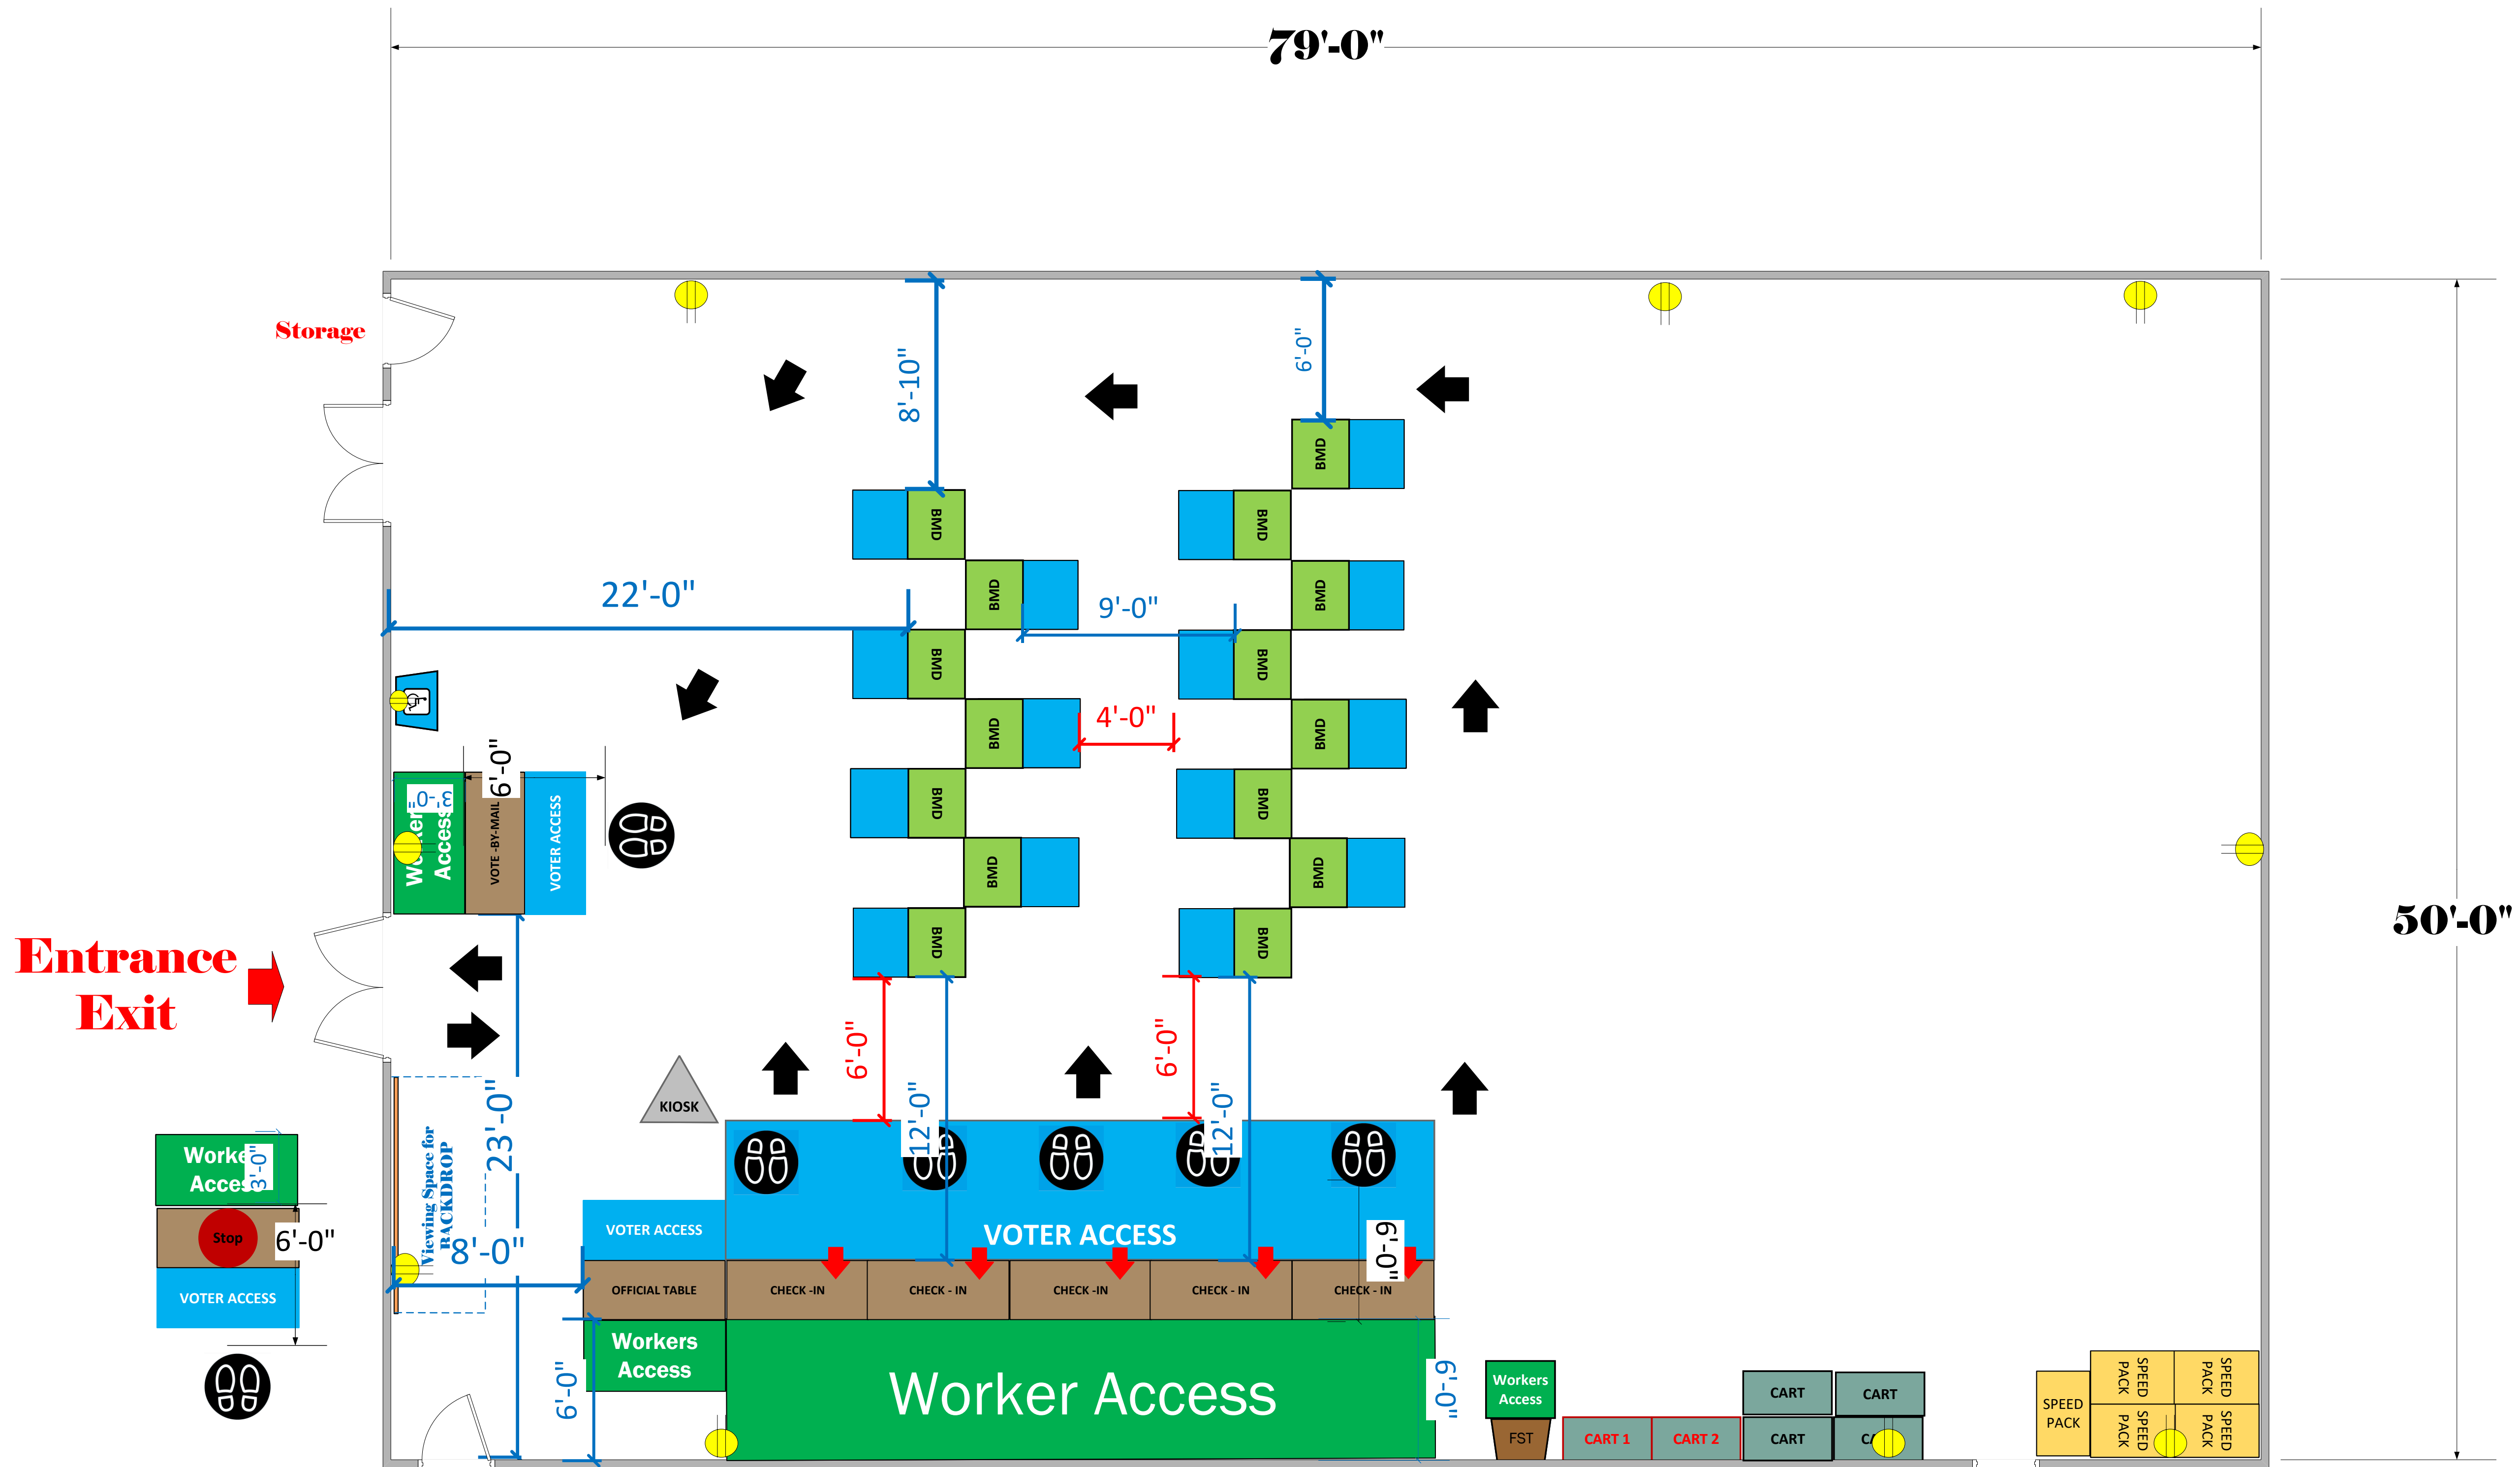

# Gymnasium (3,950 Sq. Ft)

## LEGEND

Room Size	Dimension: 79'x50'	Sq. Ft: 3950
EPB	Primary:	Secondary:
BMD	Total: 15	Actual: 15
Circuits	Total:	Usable:
Floor Decals		
BALLOT MARKING DEVICE		
CHECK IN TABLE		
BMD CART		
BACKDROP		
KIOSK		
POWER OUTLET		
PROTRUDING OBJECT		
ROUTER		
POWER CORDS		

TITLE  
**Silverlake Independent Jewish  
 Community Center  
 VC ID # 2150**

SCALE: 1:48  
 DRAWN BY: Ryan Rivas