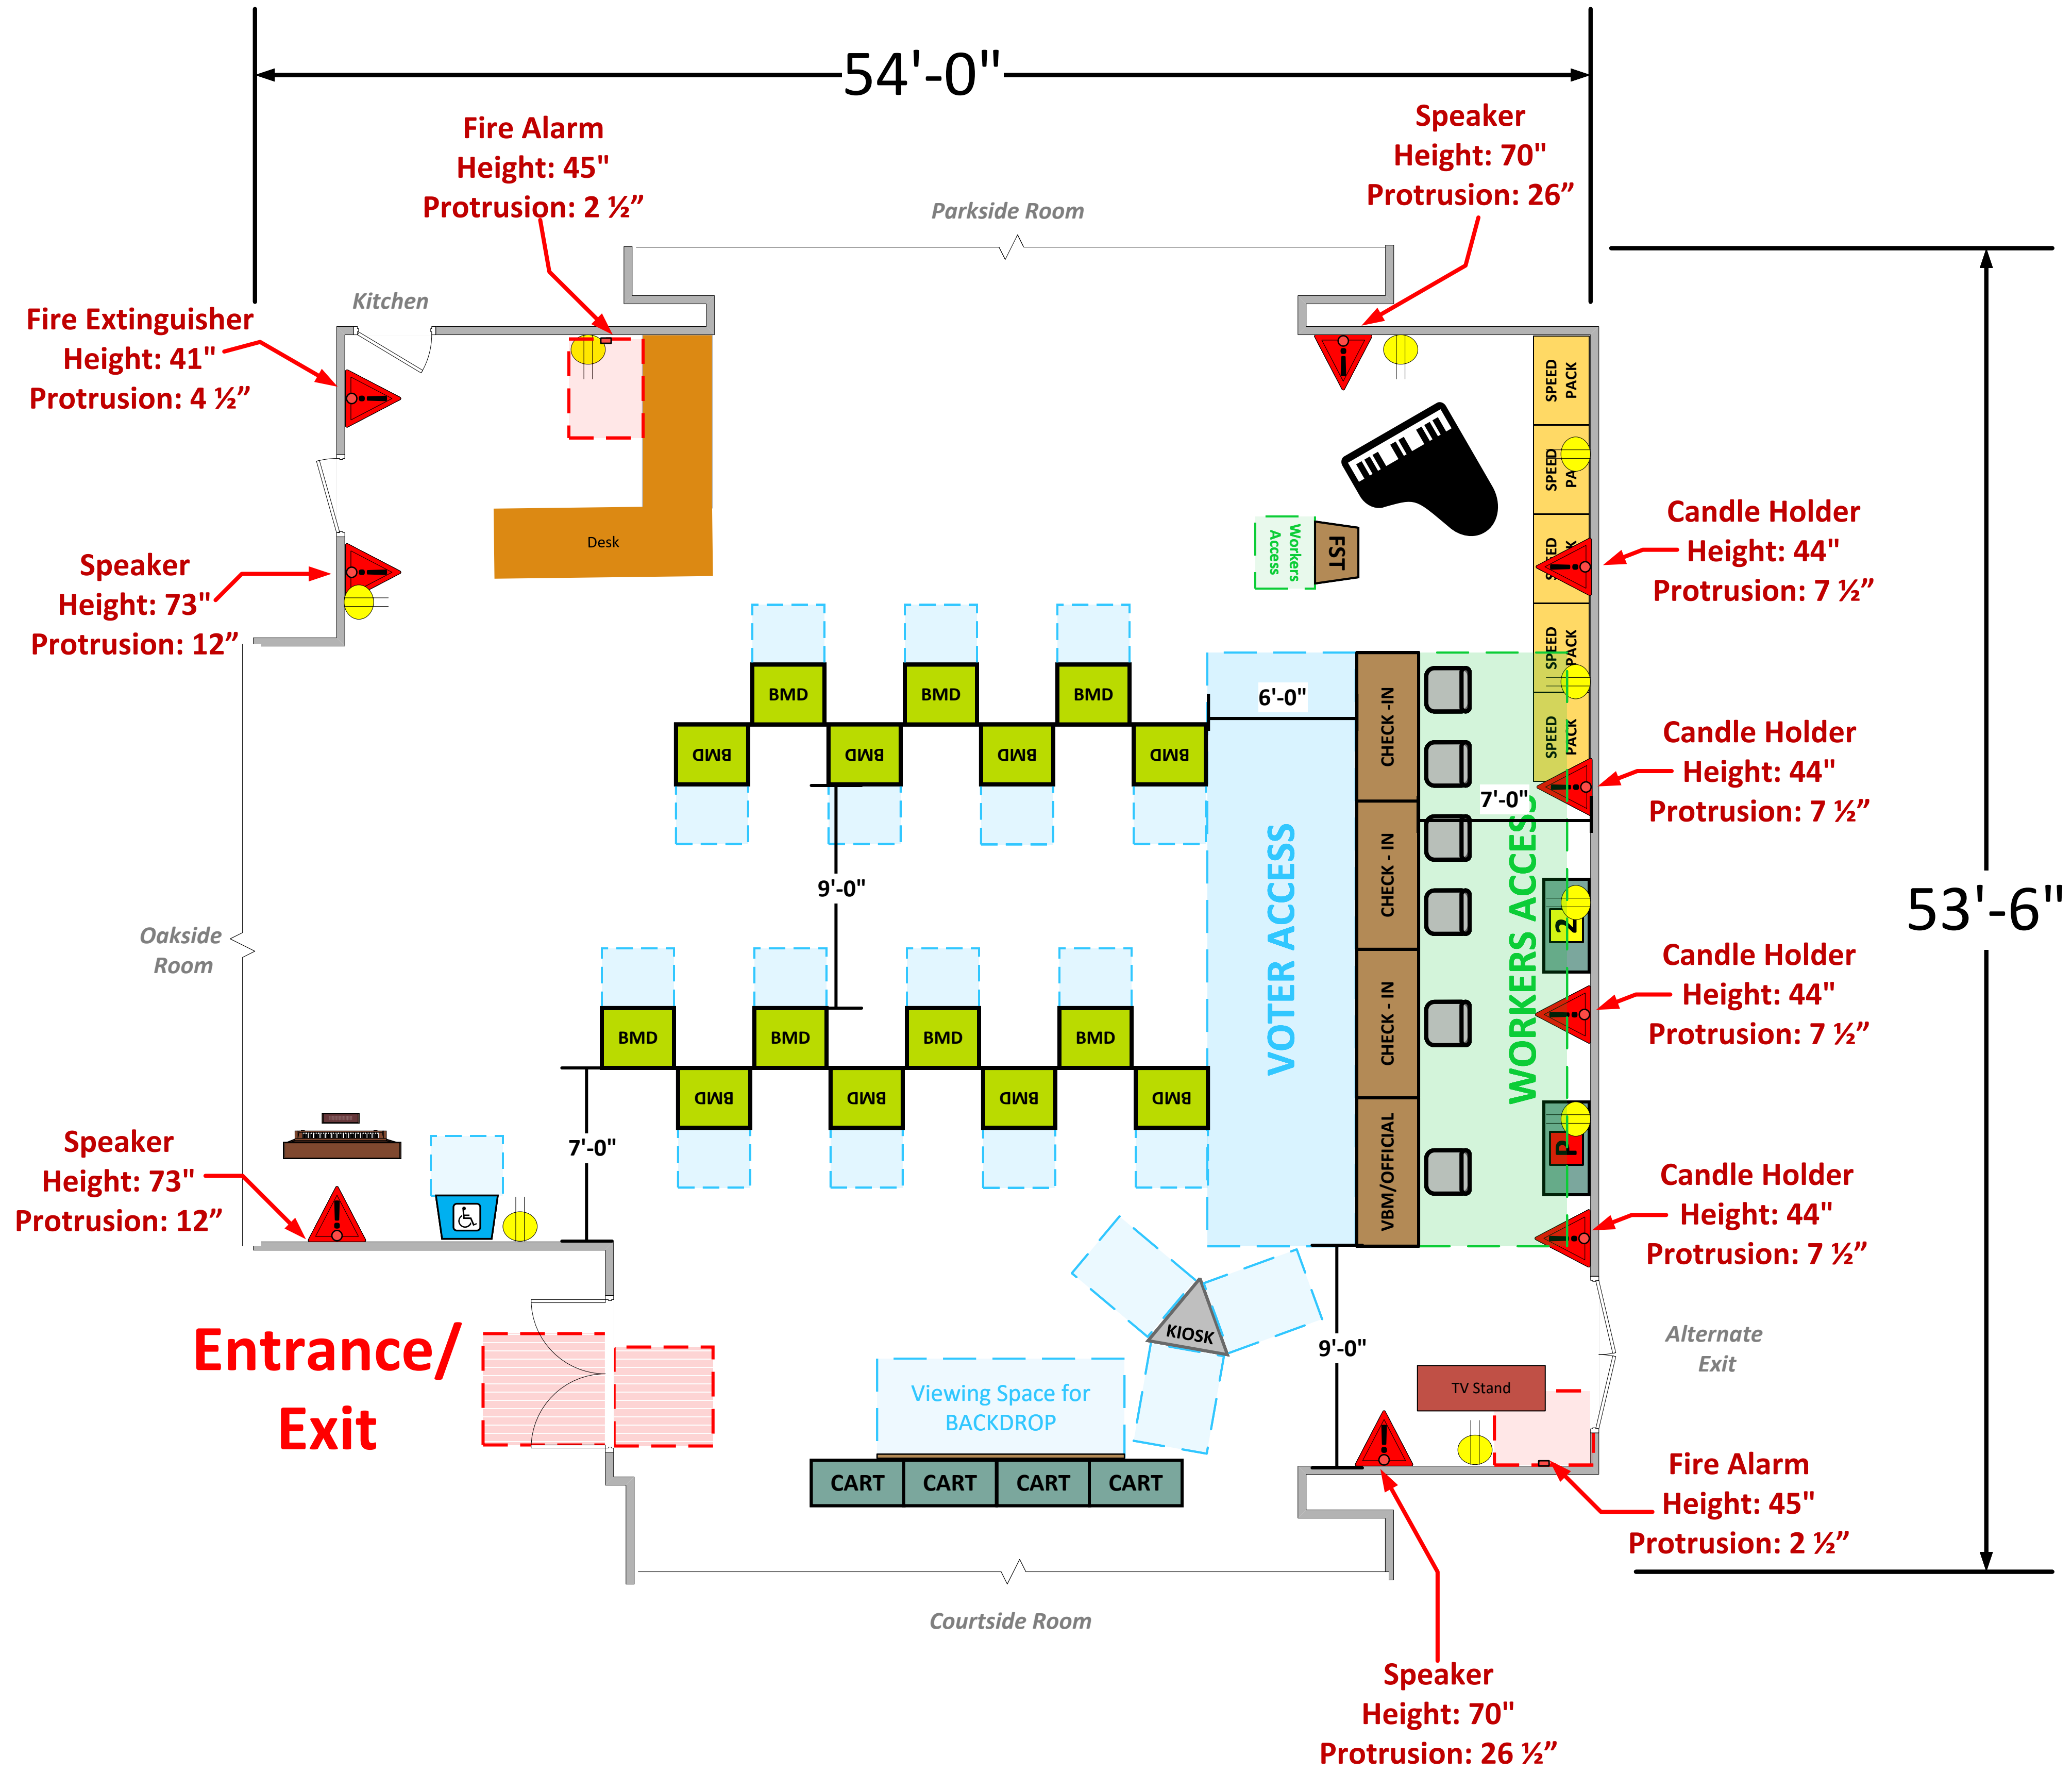

Fellowship Center (2,399 Usable Sq. Ft.)

LEGEND

Room Size	Dimension: 53' 6" x 54'	Sq. Ft: 2,889'
Number of BMDs	15	
POWER OUTLET		
PROTRUDING OBJECT		
Do Not Block Area		

TITLE

VCID 21510
Westminster Presbyterian Church

Each chair at a CHECK-IN station equals one ePollbook

Equipment By:	Date:
David Chaparro	01/25/24
Skeleton Drawn By:	Date:
Scott Taylor	01/18/24
Scale:	
1/4" inches = 1' Ft.	