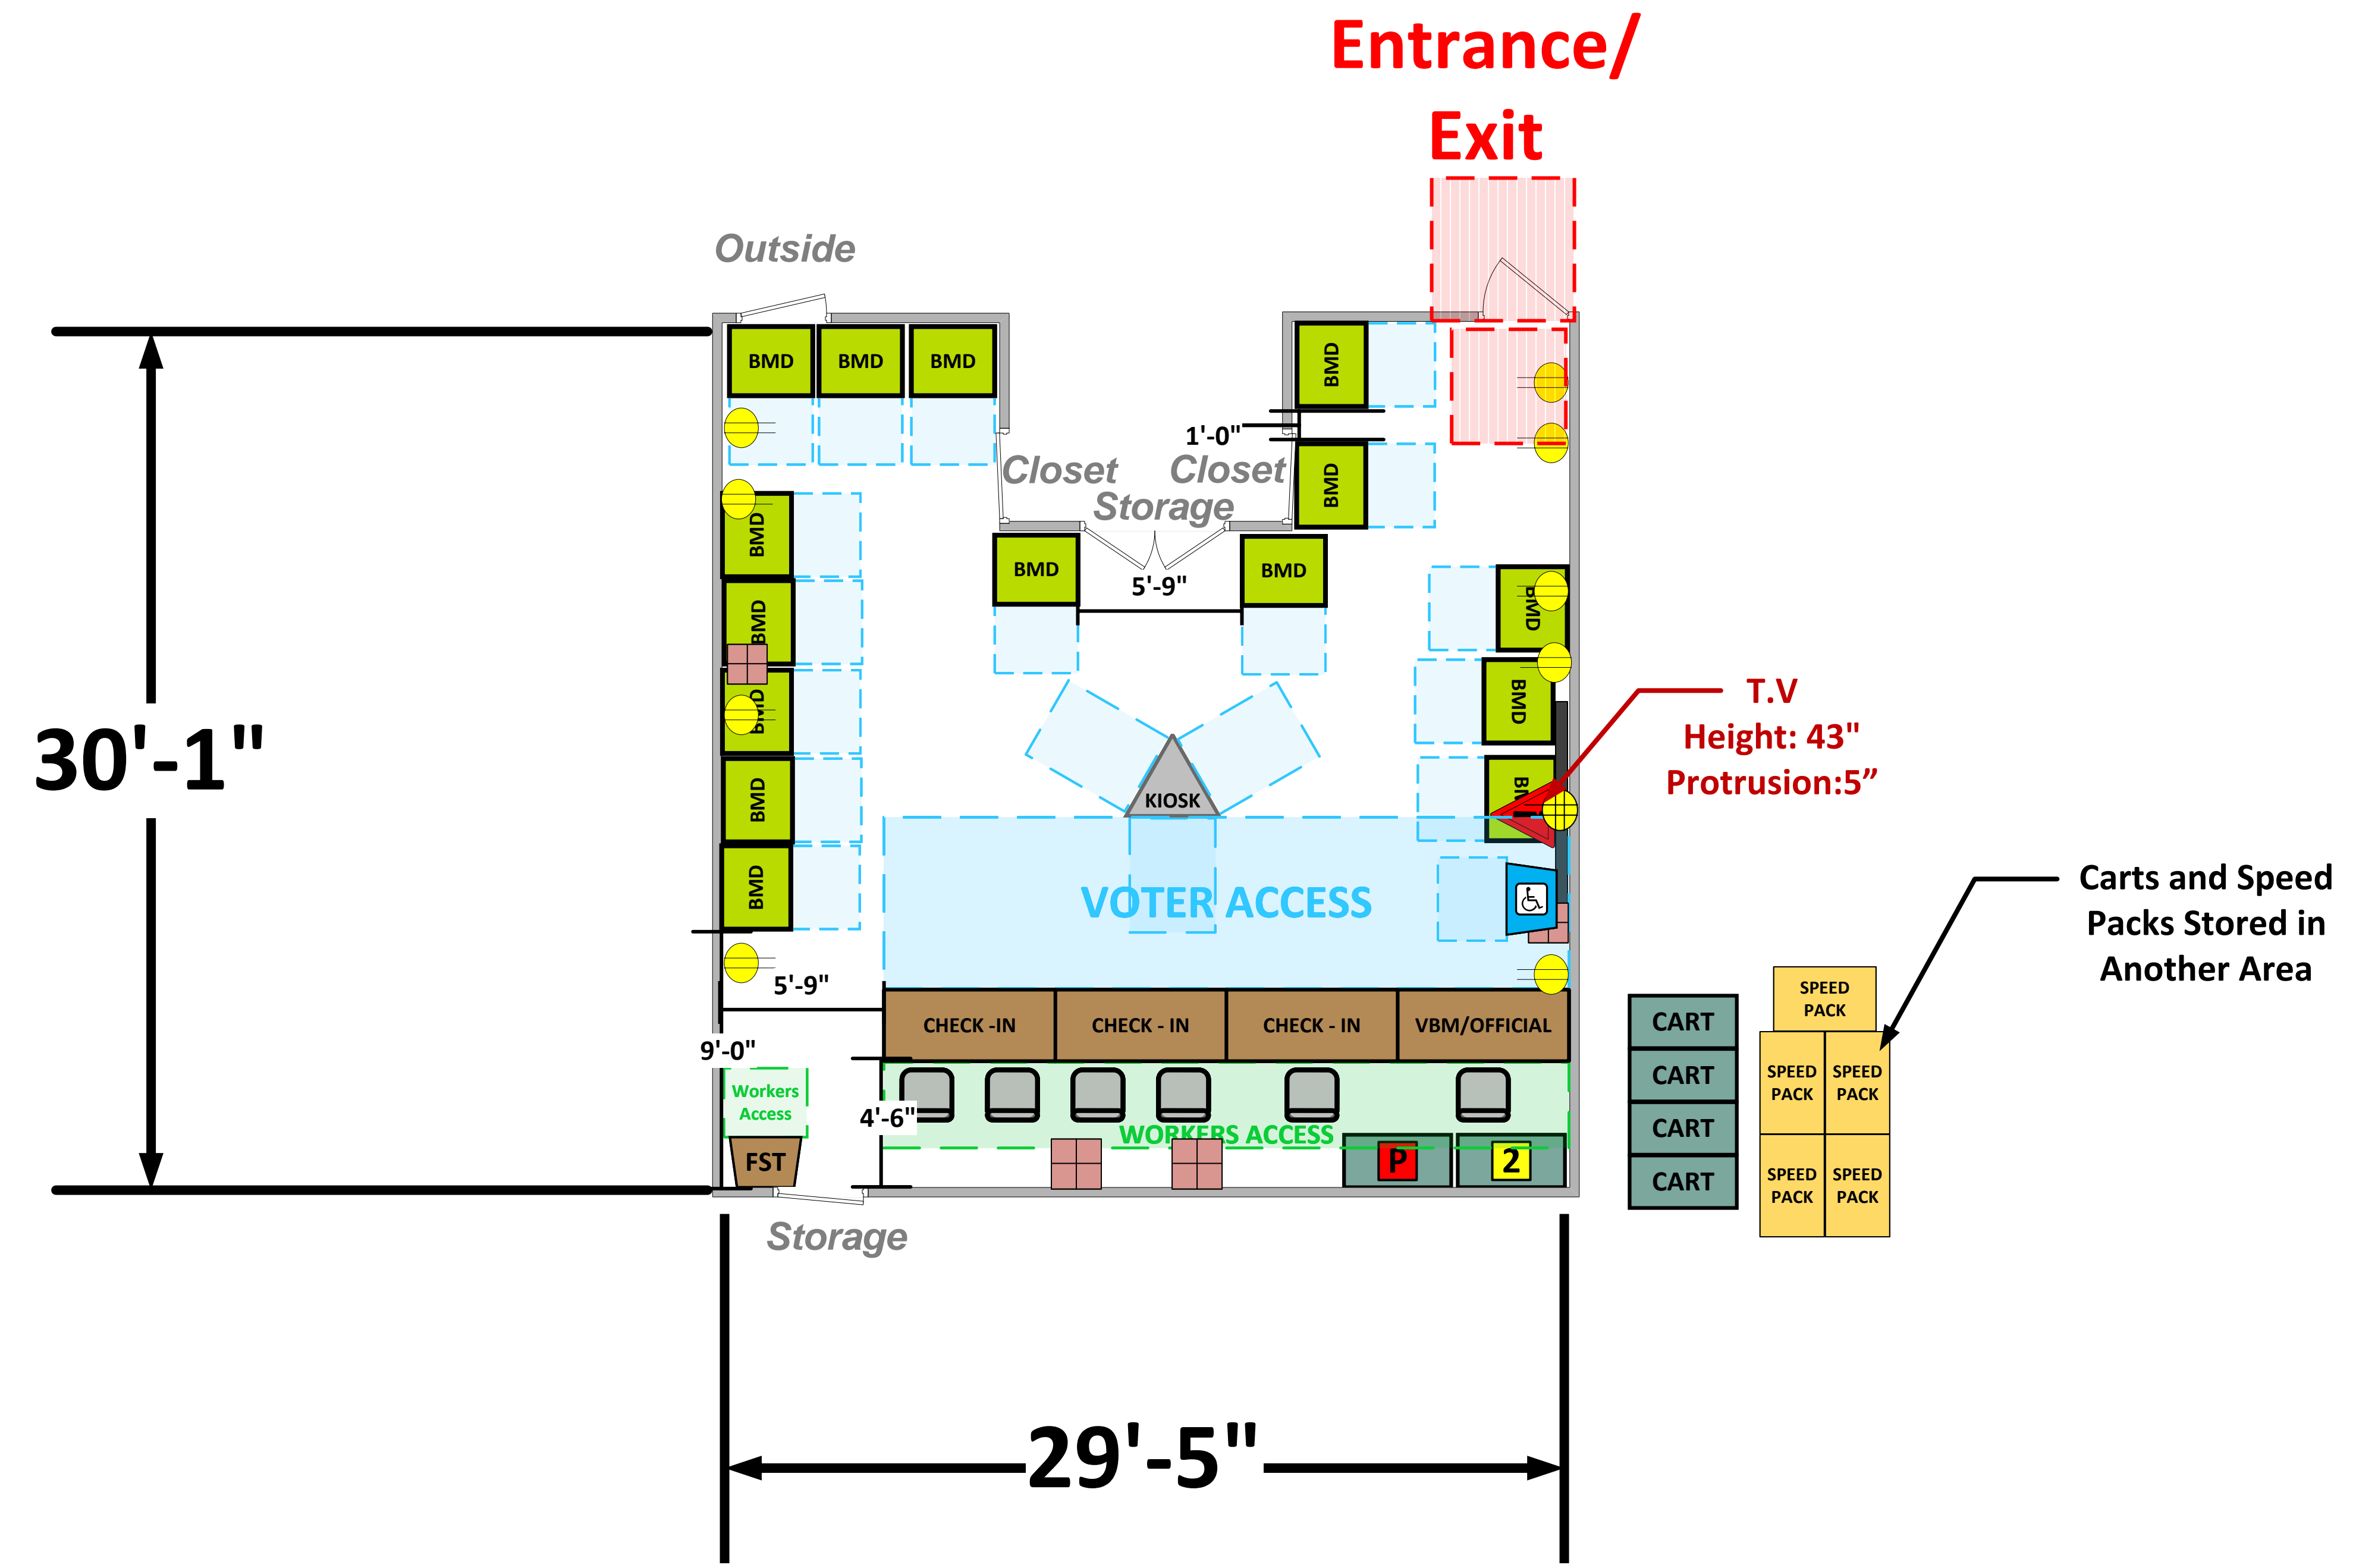

# Meeting Room (Usable 780 Sq. Ft.)

## LEGEND

Room Size	Dimension: Usable	Sq. Ft: 780
Number of BMDs	15	
POWER OUTLET		
PROTRUDING OBJECT		
Do Not Block Area		

TITLE

**VCID 21527**  
**Cambria Hotel Calabasas**

**Each chair at a CHECK-IN station equals one ePollbook**

Equipment By: <b>Ryan Rivas</b>	Date: <b>11/14/23</b>
Skeleton Drawn By: <b>Ryan Rivas</b>	Date: <b>11/14/23</b>
Scale: <b>1/4" inches = 1' Ft.</b>	