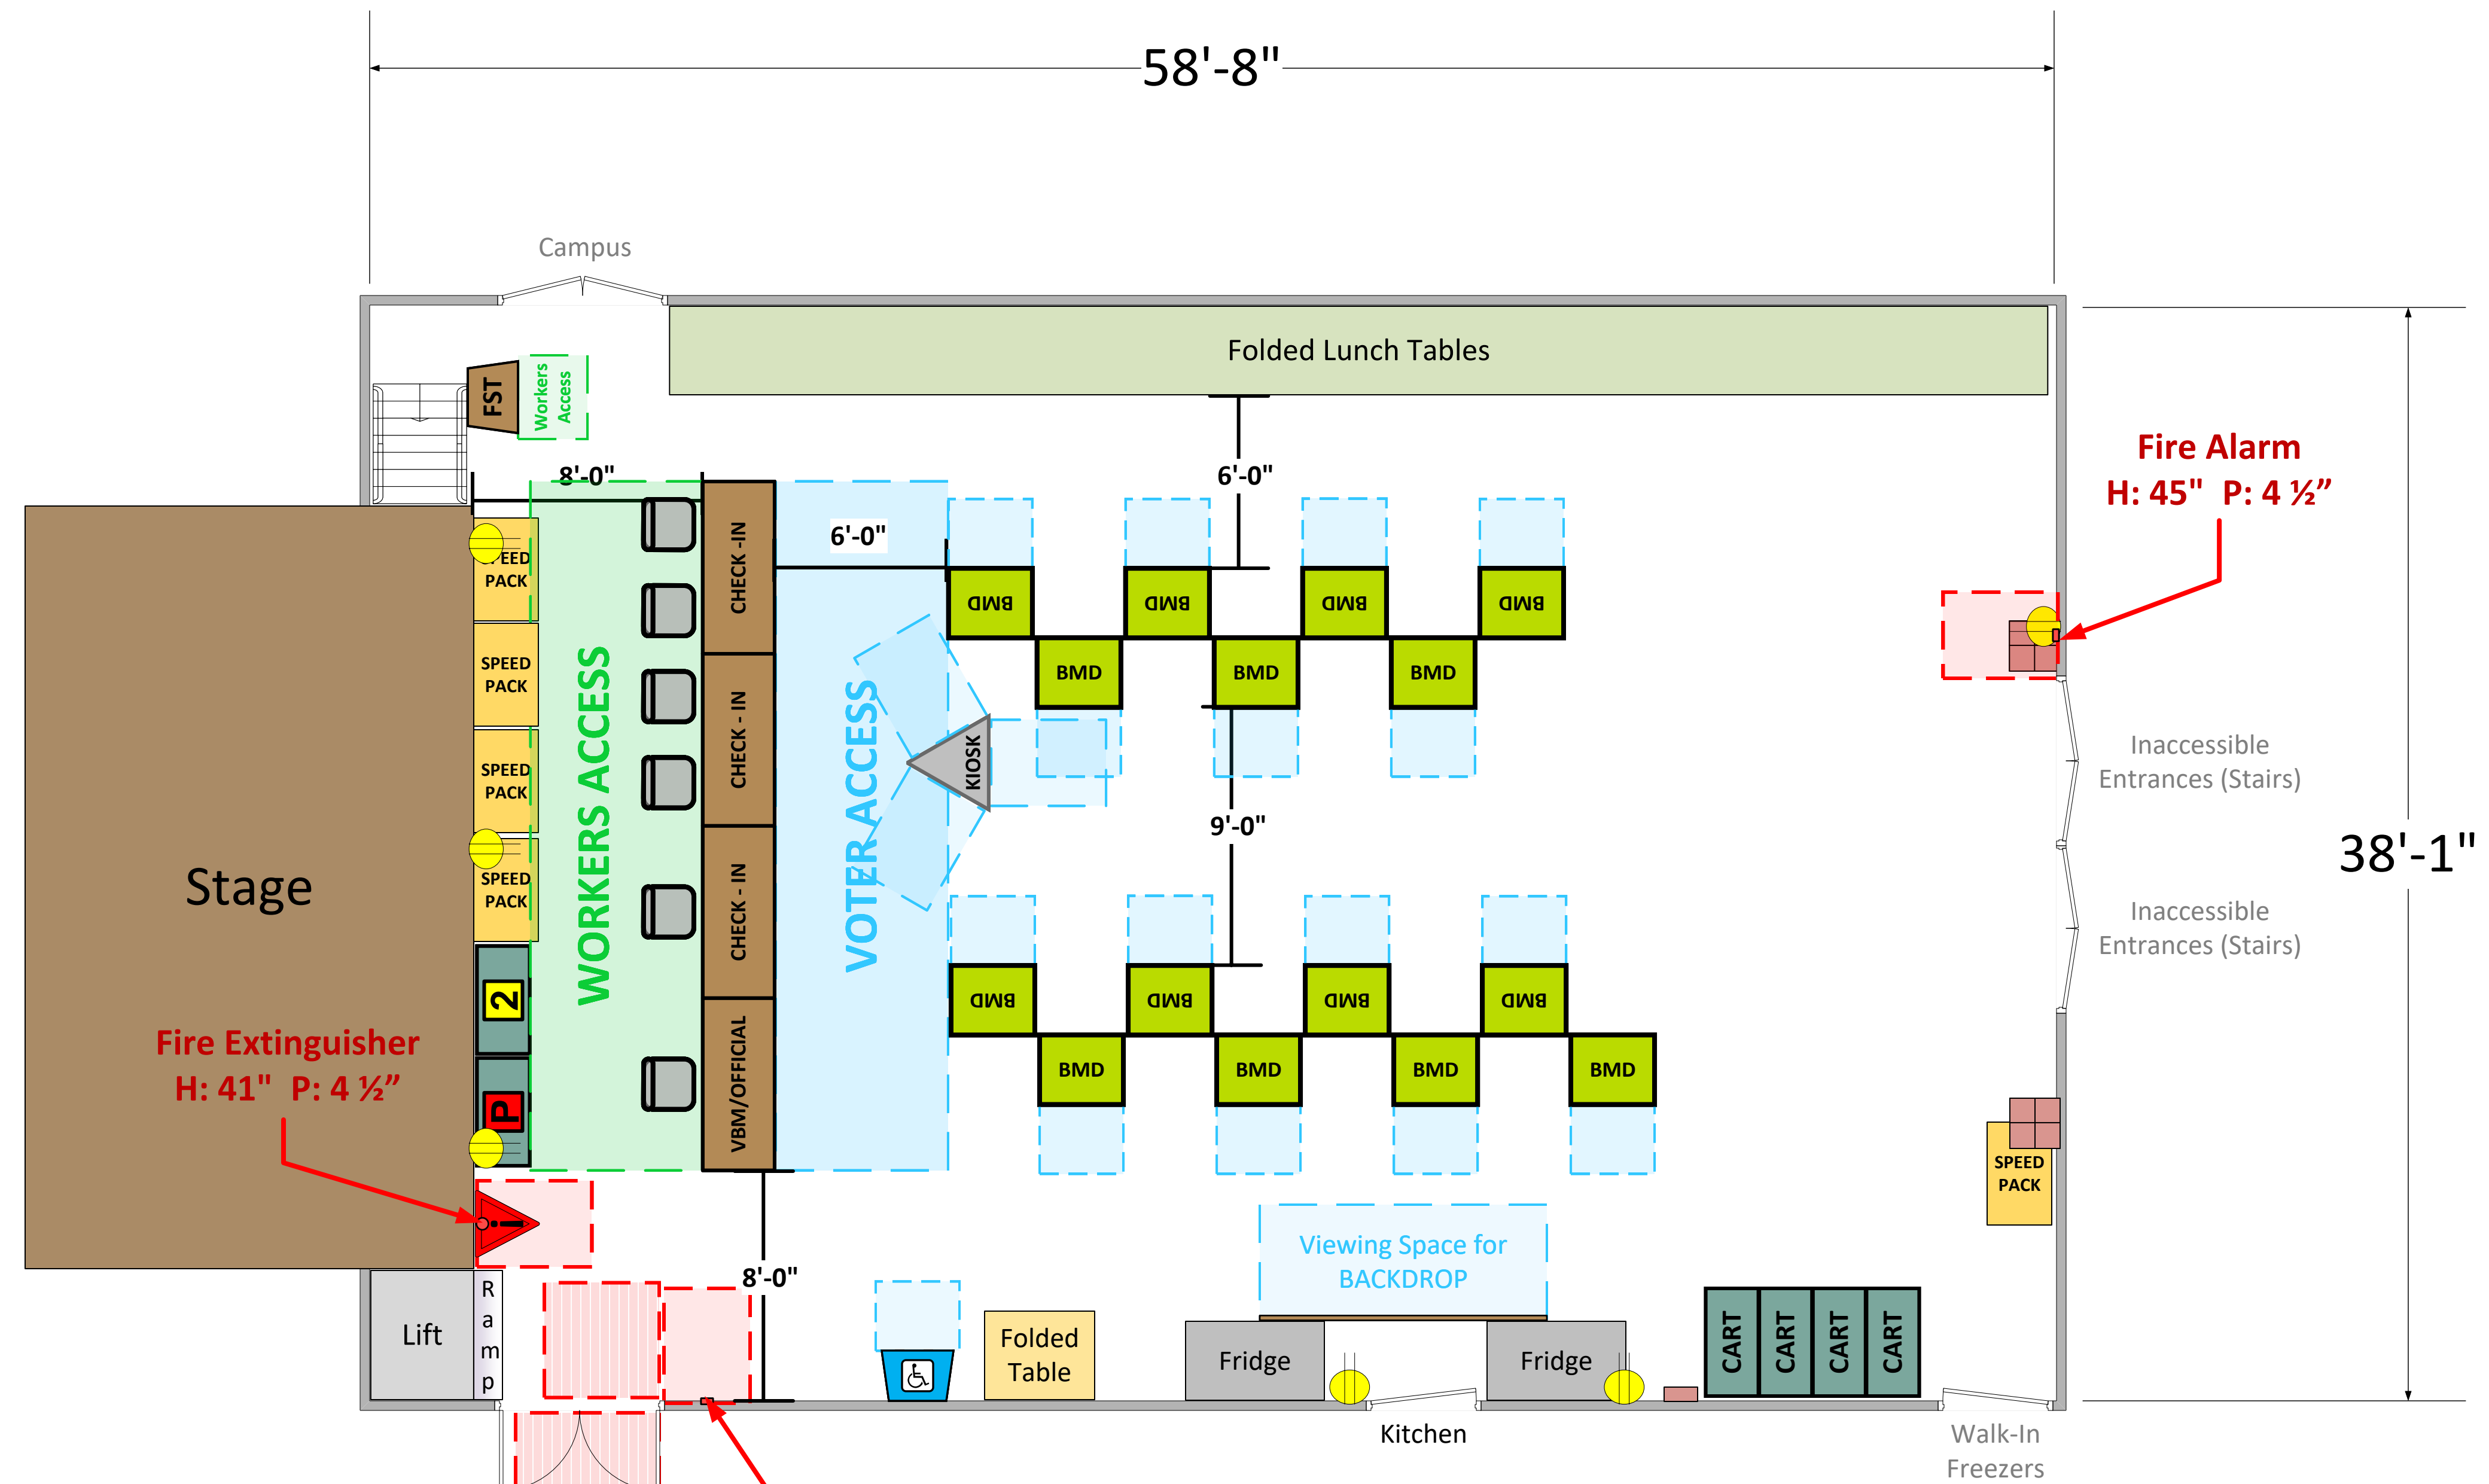

Cafeteria

(1,924 Usable Sq. Ft.)

LEGEND

Room Size	Dimension: 58'8" x 38'1"	Sq. Ft: 1,924'
Number of BMDs	15	
POWER OUTLET		
PROTRUDING OBJECT		
Do Not Block Area		

TITLE
VCID 21576
La Merced Academy

Each chair at a CHECK-IN station equals one ePollbook

Equipment By: David Chaparro	Date: 01/25/24
Skeleton Drawn By: David Chaparro	Date: 10/24/23
Scale: 1/4" inches = 1' Ft.	