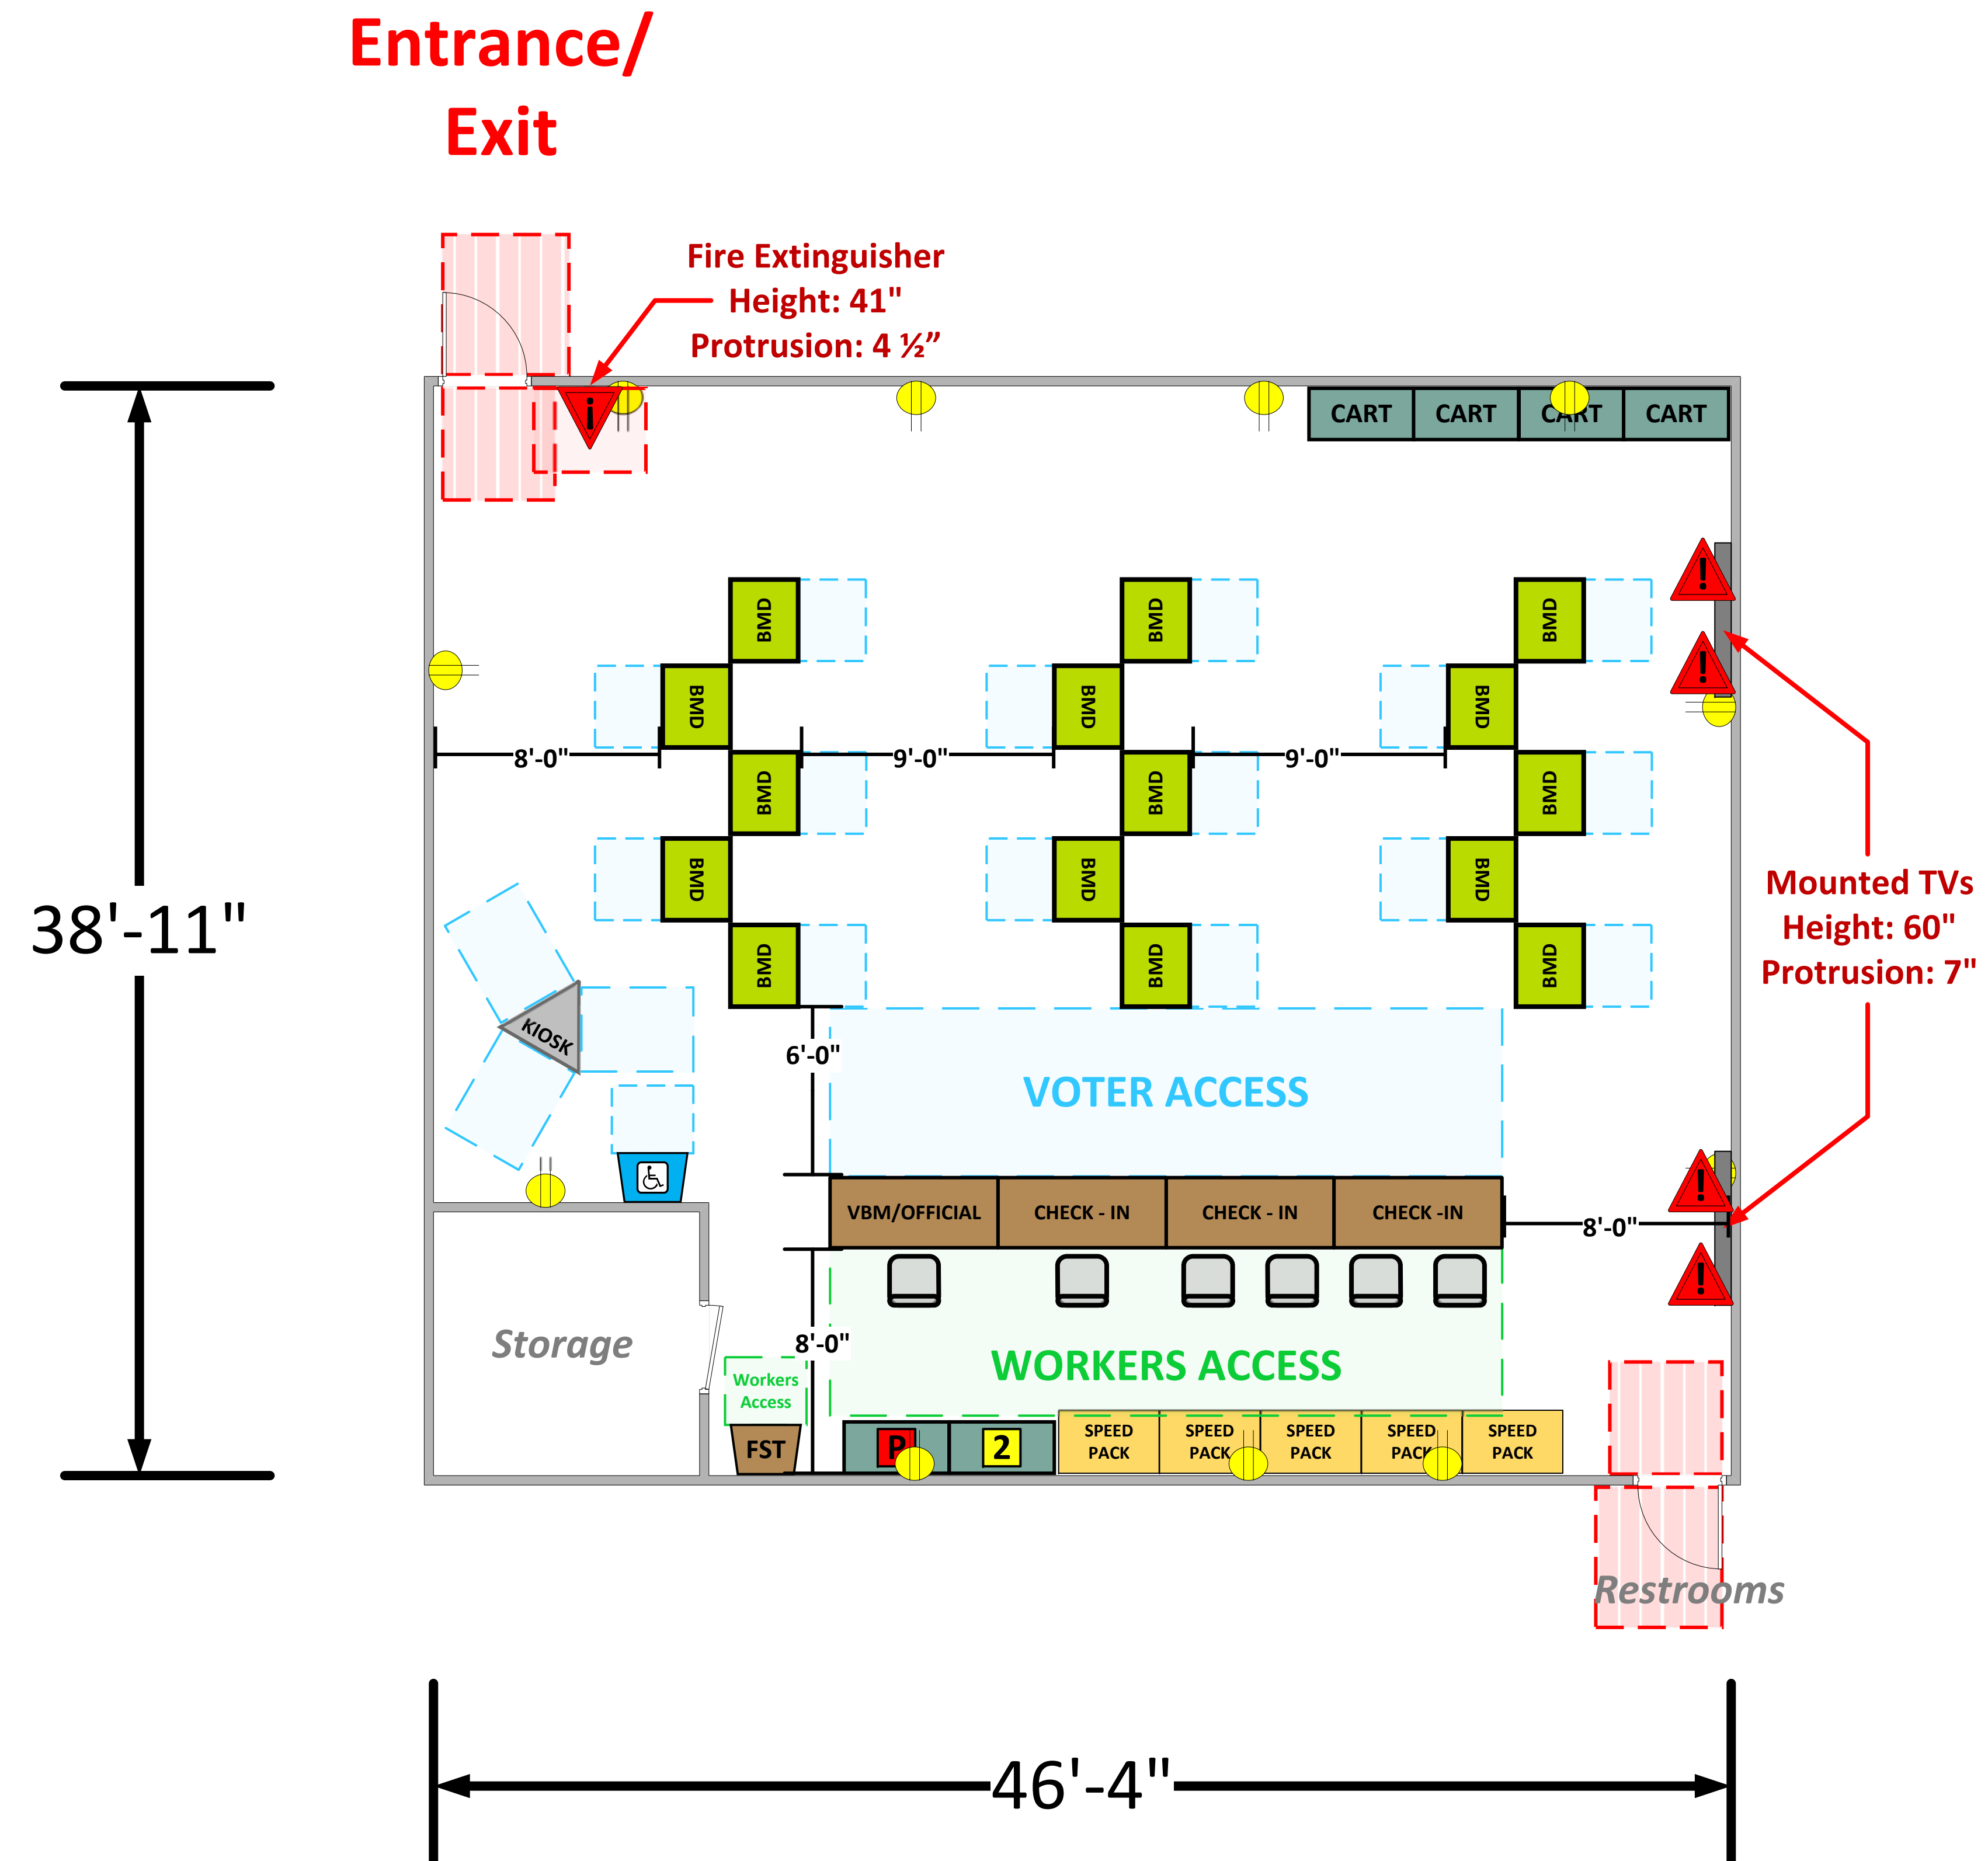

Multi-Purpose Room (1,707 Usable Sq. Ft.)

LEGEND

Room Size	Dimension: 46'4" x 38'11"	Sq. Ft: 1,803'
Number of BMDs	15	
POWER OUTLET		
PROTRUDING OBJECT		
Do Not Block Area		

TITLE
VCID 21605
Buena Vista High School

Each chair at a CHECK-IN station equals one ePollbook

Equipment By: Dustin Fuller	Date: 04/21/2026
Skeleton Drawn By: David Chaparro	Date: 04/03/26
Scale: 1/4" inches = 1' Ft.	