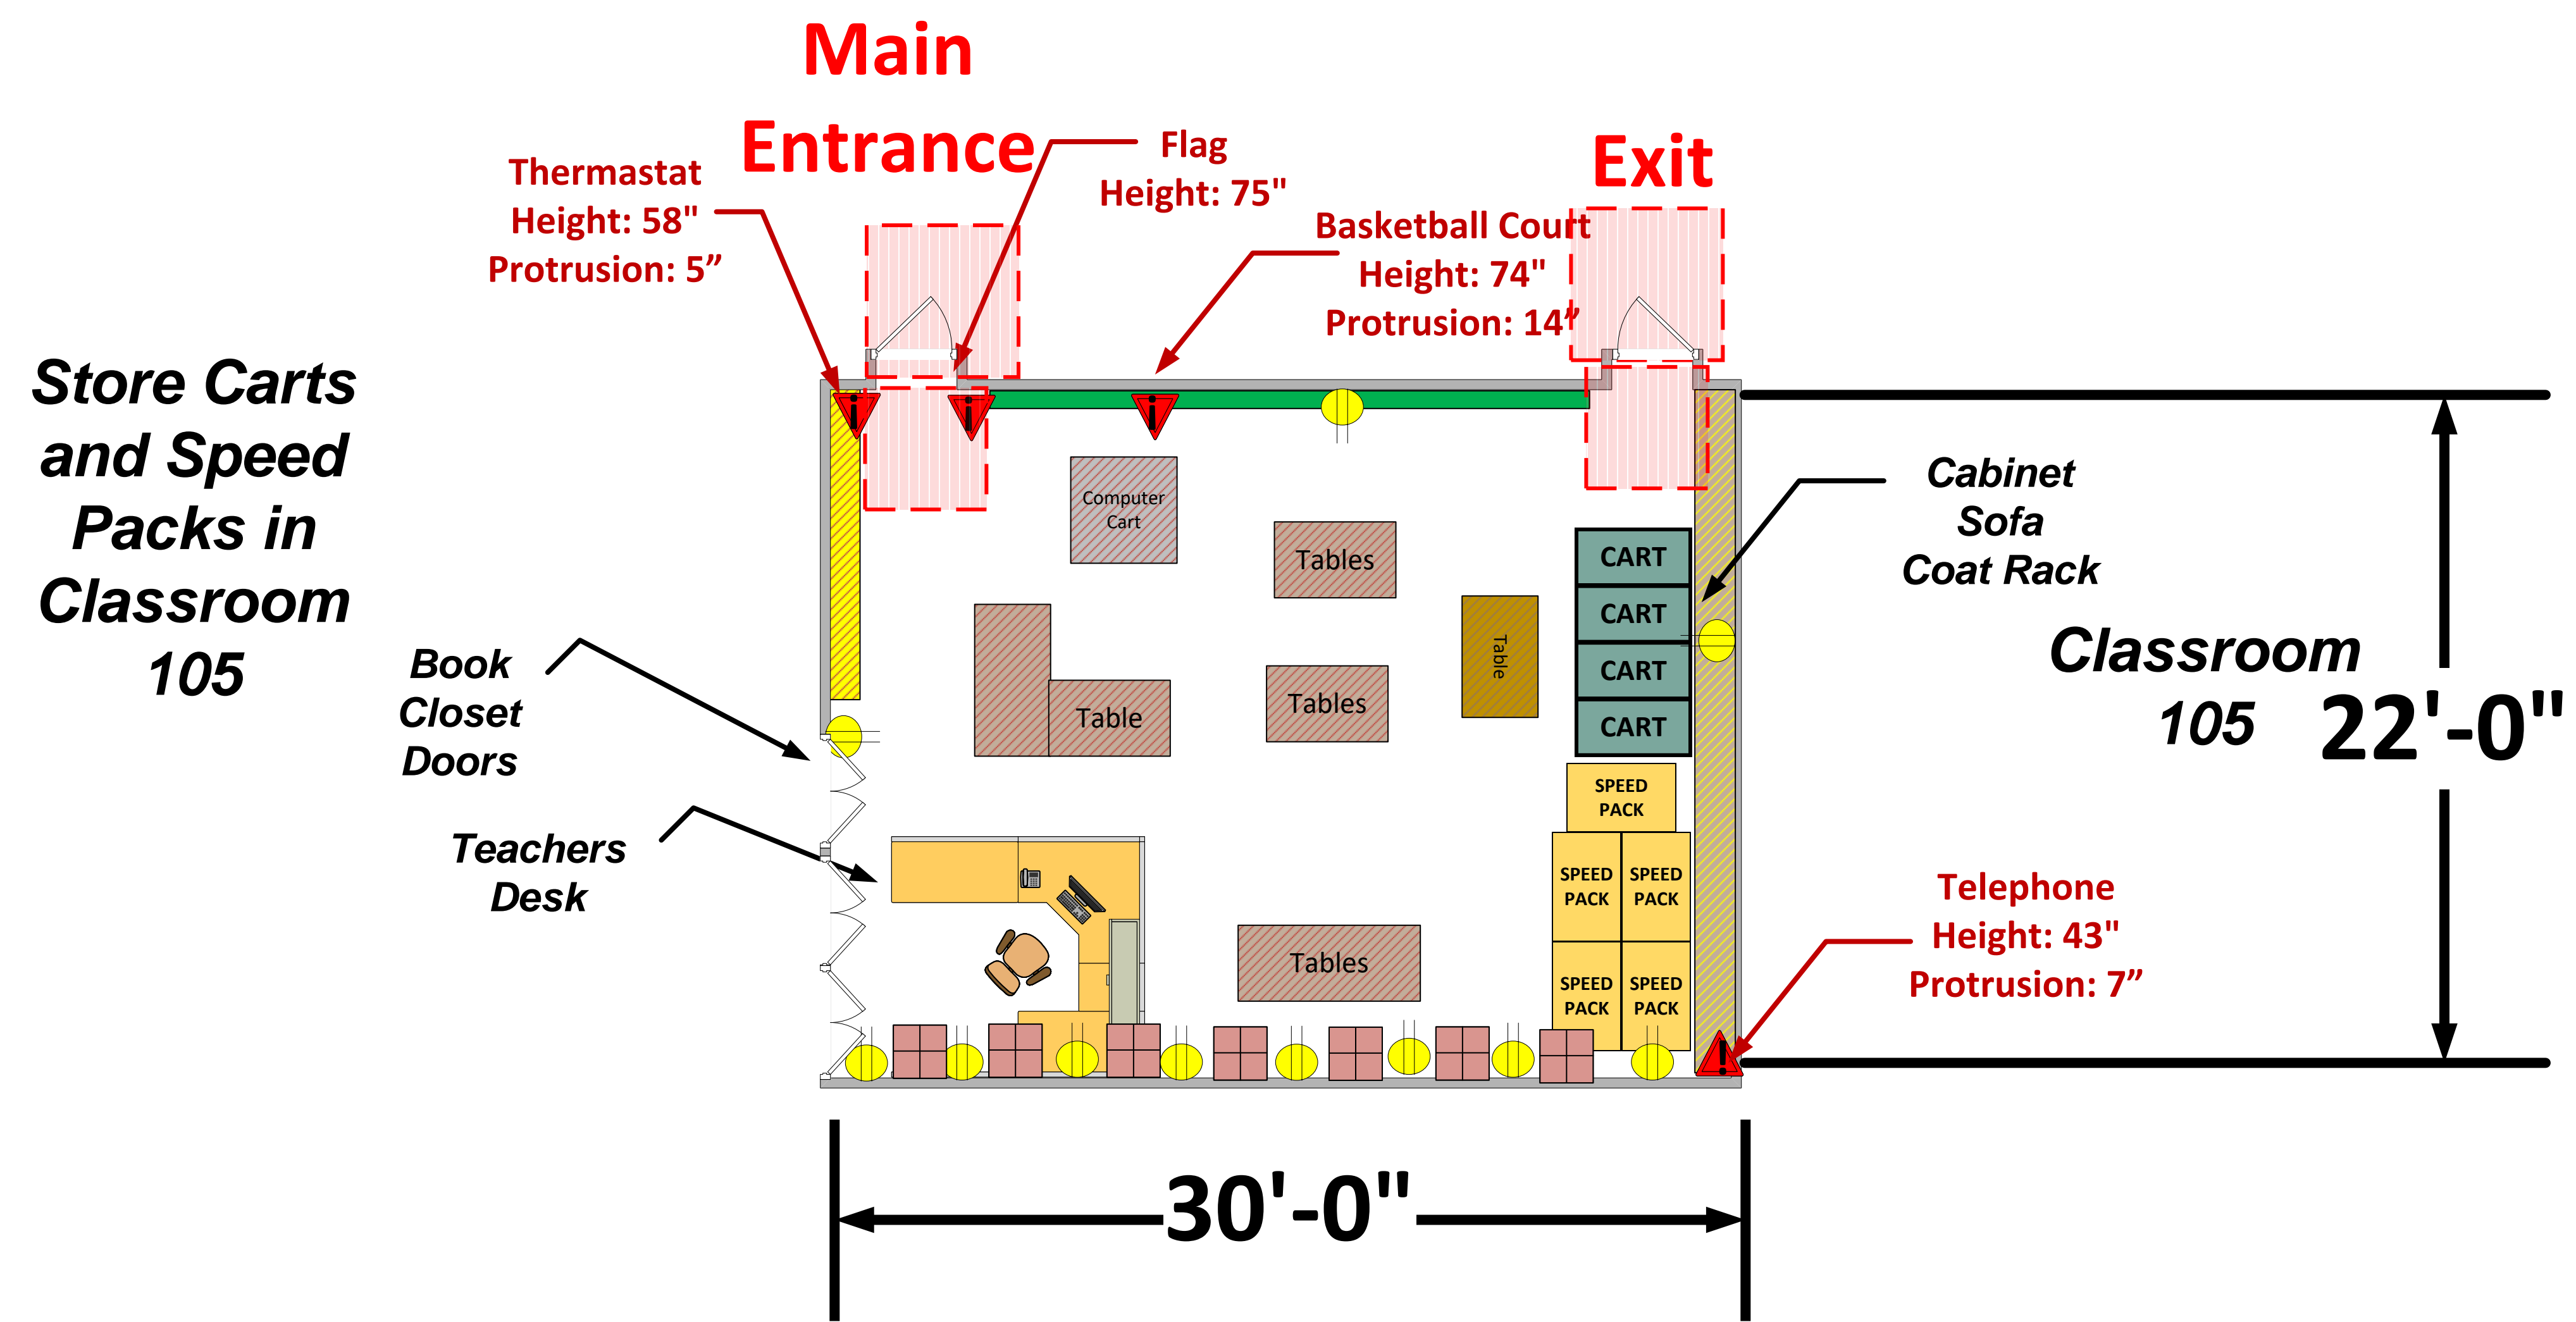

**Auditorium Foyer**  
(Usable 1,287 Sq. Ft.)

**Classroom 105**  
(Usable 660 Sq. Ft.)

**LEGEND**

Room Size	Dimension: Usable	Sq. Ft. 1,287
Number of BMDs	15	
POWER OUTLET		
PROTRUDING OBJECT		
Do Not Block Area		

**VCID 21755**  
**Washington Irving Middle School**

**Each chair at a CHECK-IN station equals one ePollbook**

Equipment By: <b>Ryan Rivas</b>	Date: <b>11/28/23</b>
Skeleton Drawn By: <b>Ryan Rivas</b>	Date: <b>11/28/23</b>
Scale: <b>1/4" inches = 1' Ft.</b>	