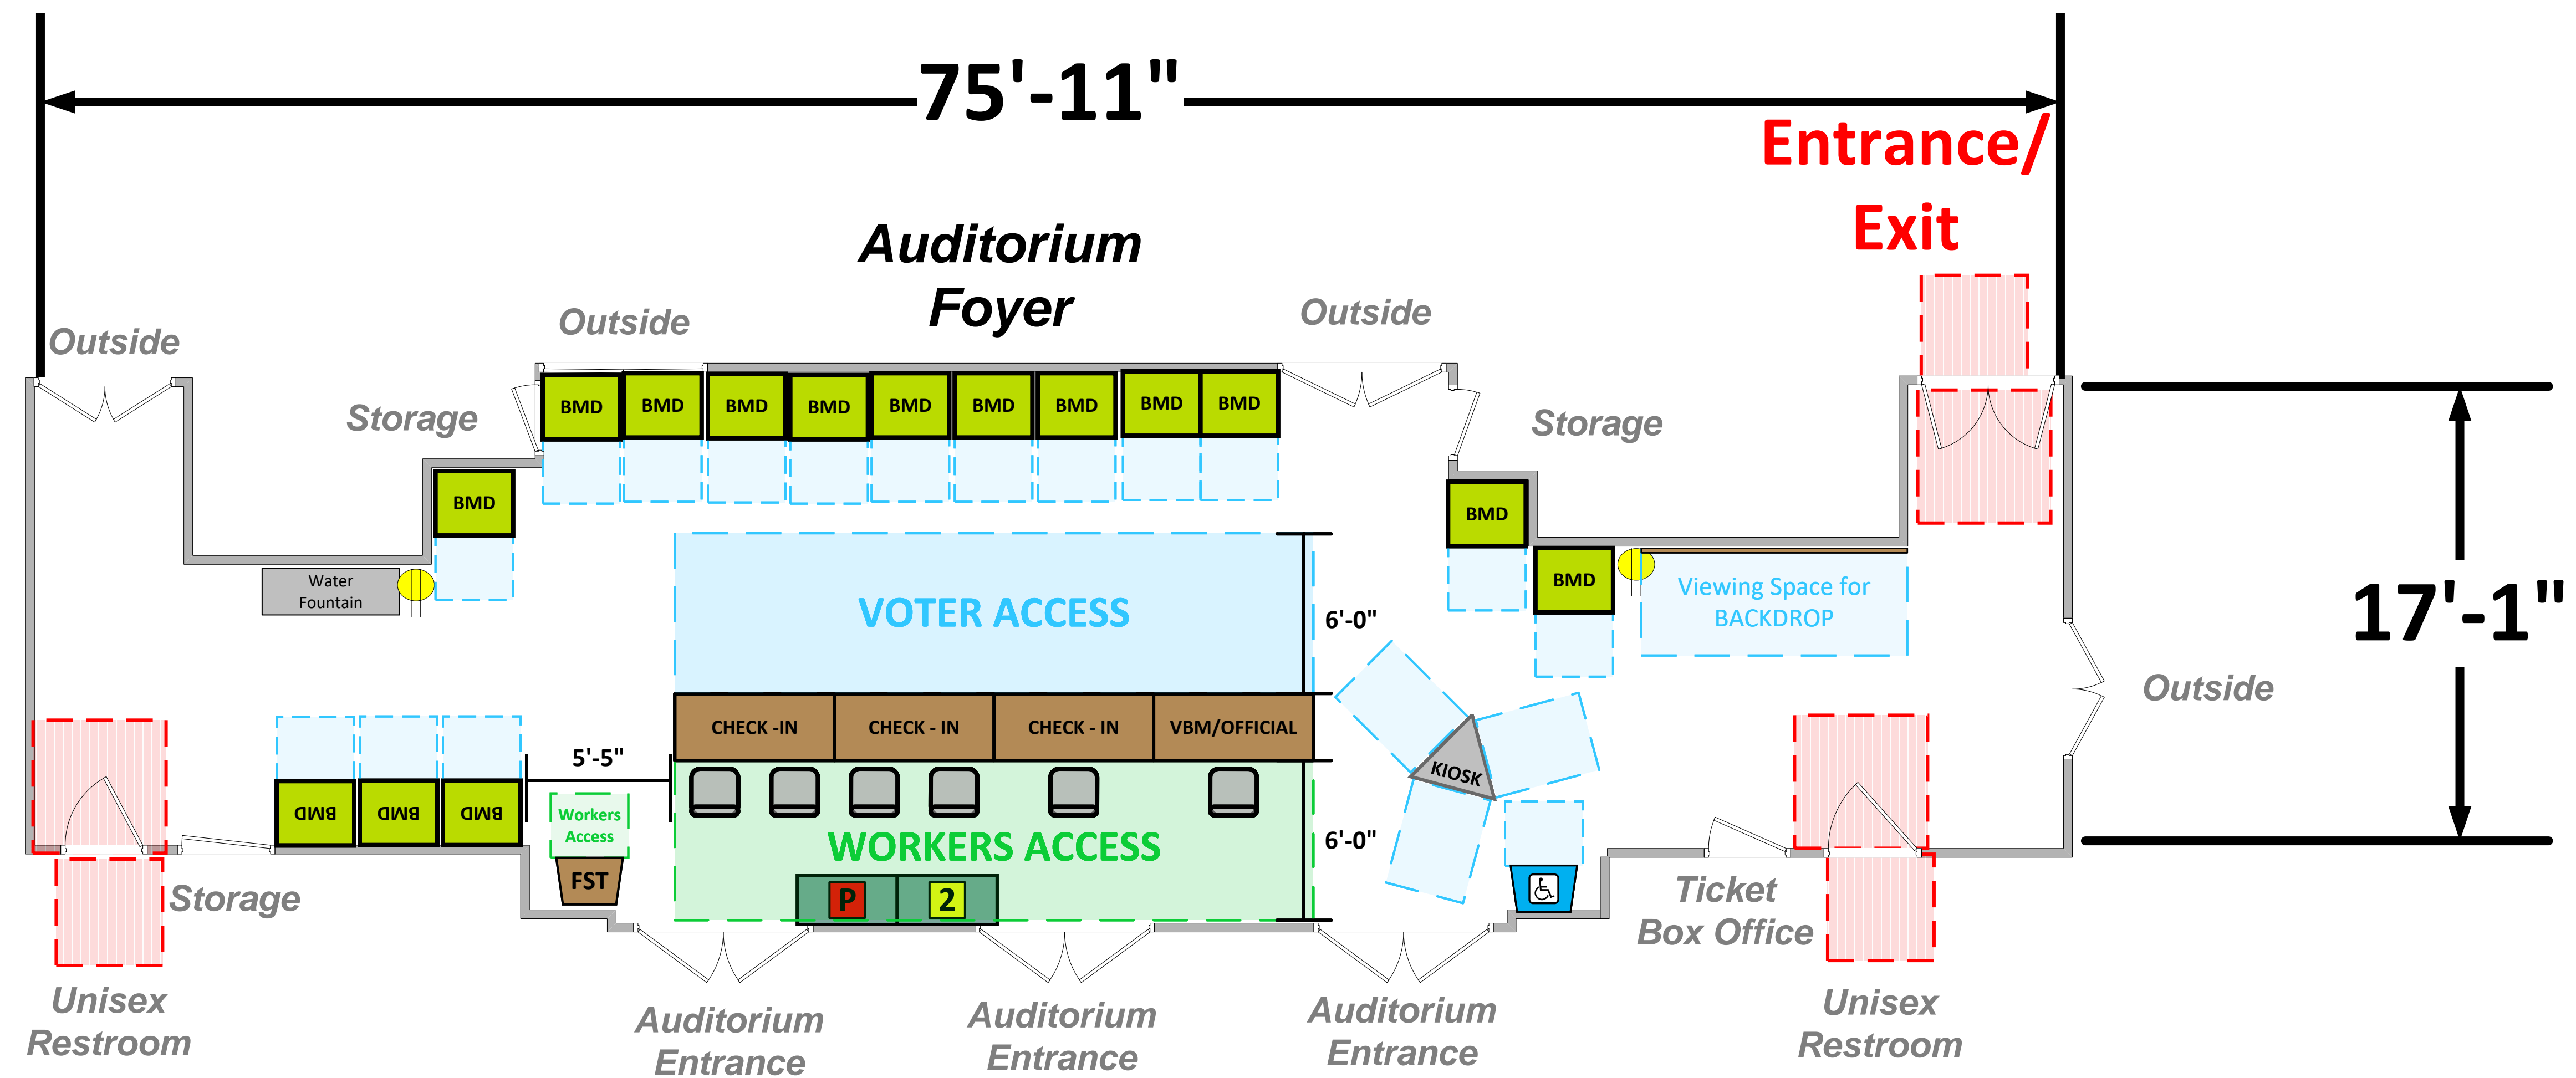

**Auditorium Foyer**  
(Usable 1,287 Sq. Ft.)

**Classroom 105**  
(Usable 660 Sq. Ft.)

**LEGEND**

Room Size	Dimension: Usable	Sq. Ft. 1,287
Number of BMDs	15	
POWER OUTLET		
PROTRUDING OBJECT		
Do Not Block Area		

**VCID 21755**  
**Washington Irving Middle School**

**Each chair at a CHECK-IN station equals one ePollbook**

Equipment By: <b>Ryan Rivas</b>	Date: <b>11/28/23</b>
Skeleton Drawn By: <b>Ryan Rivas</b>	Date: <b>11/28/23</b>
Scale: <b>1/4" inches = 1' Ft.</b>	