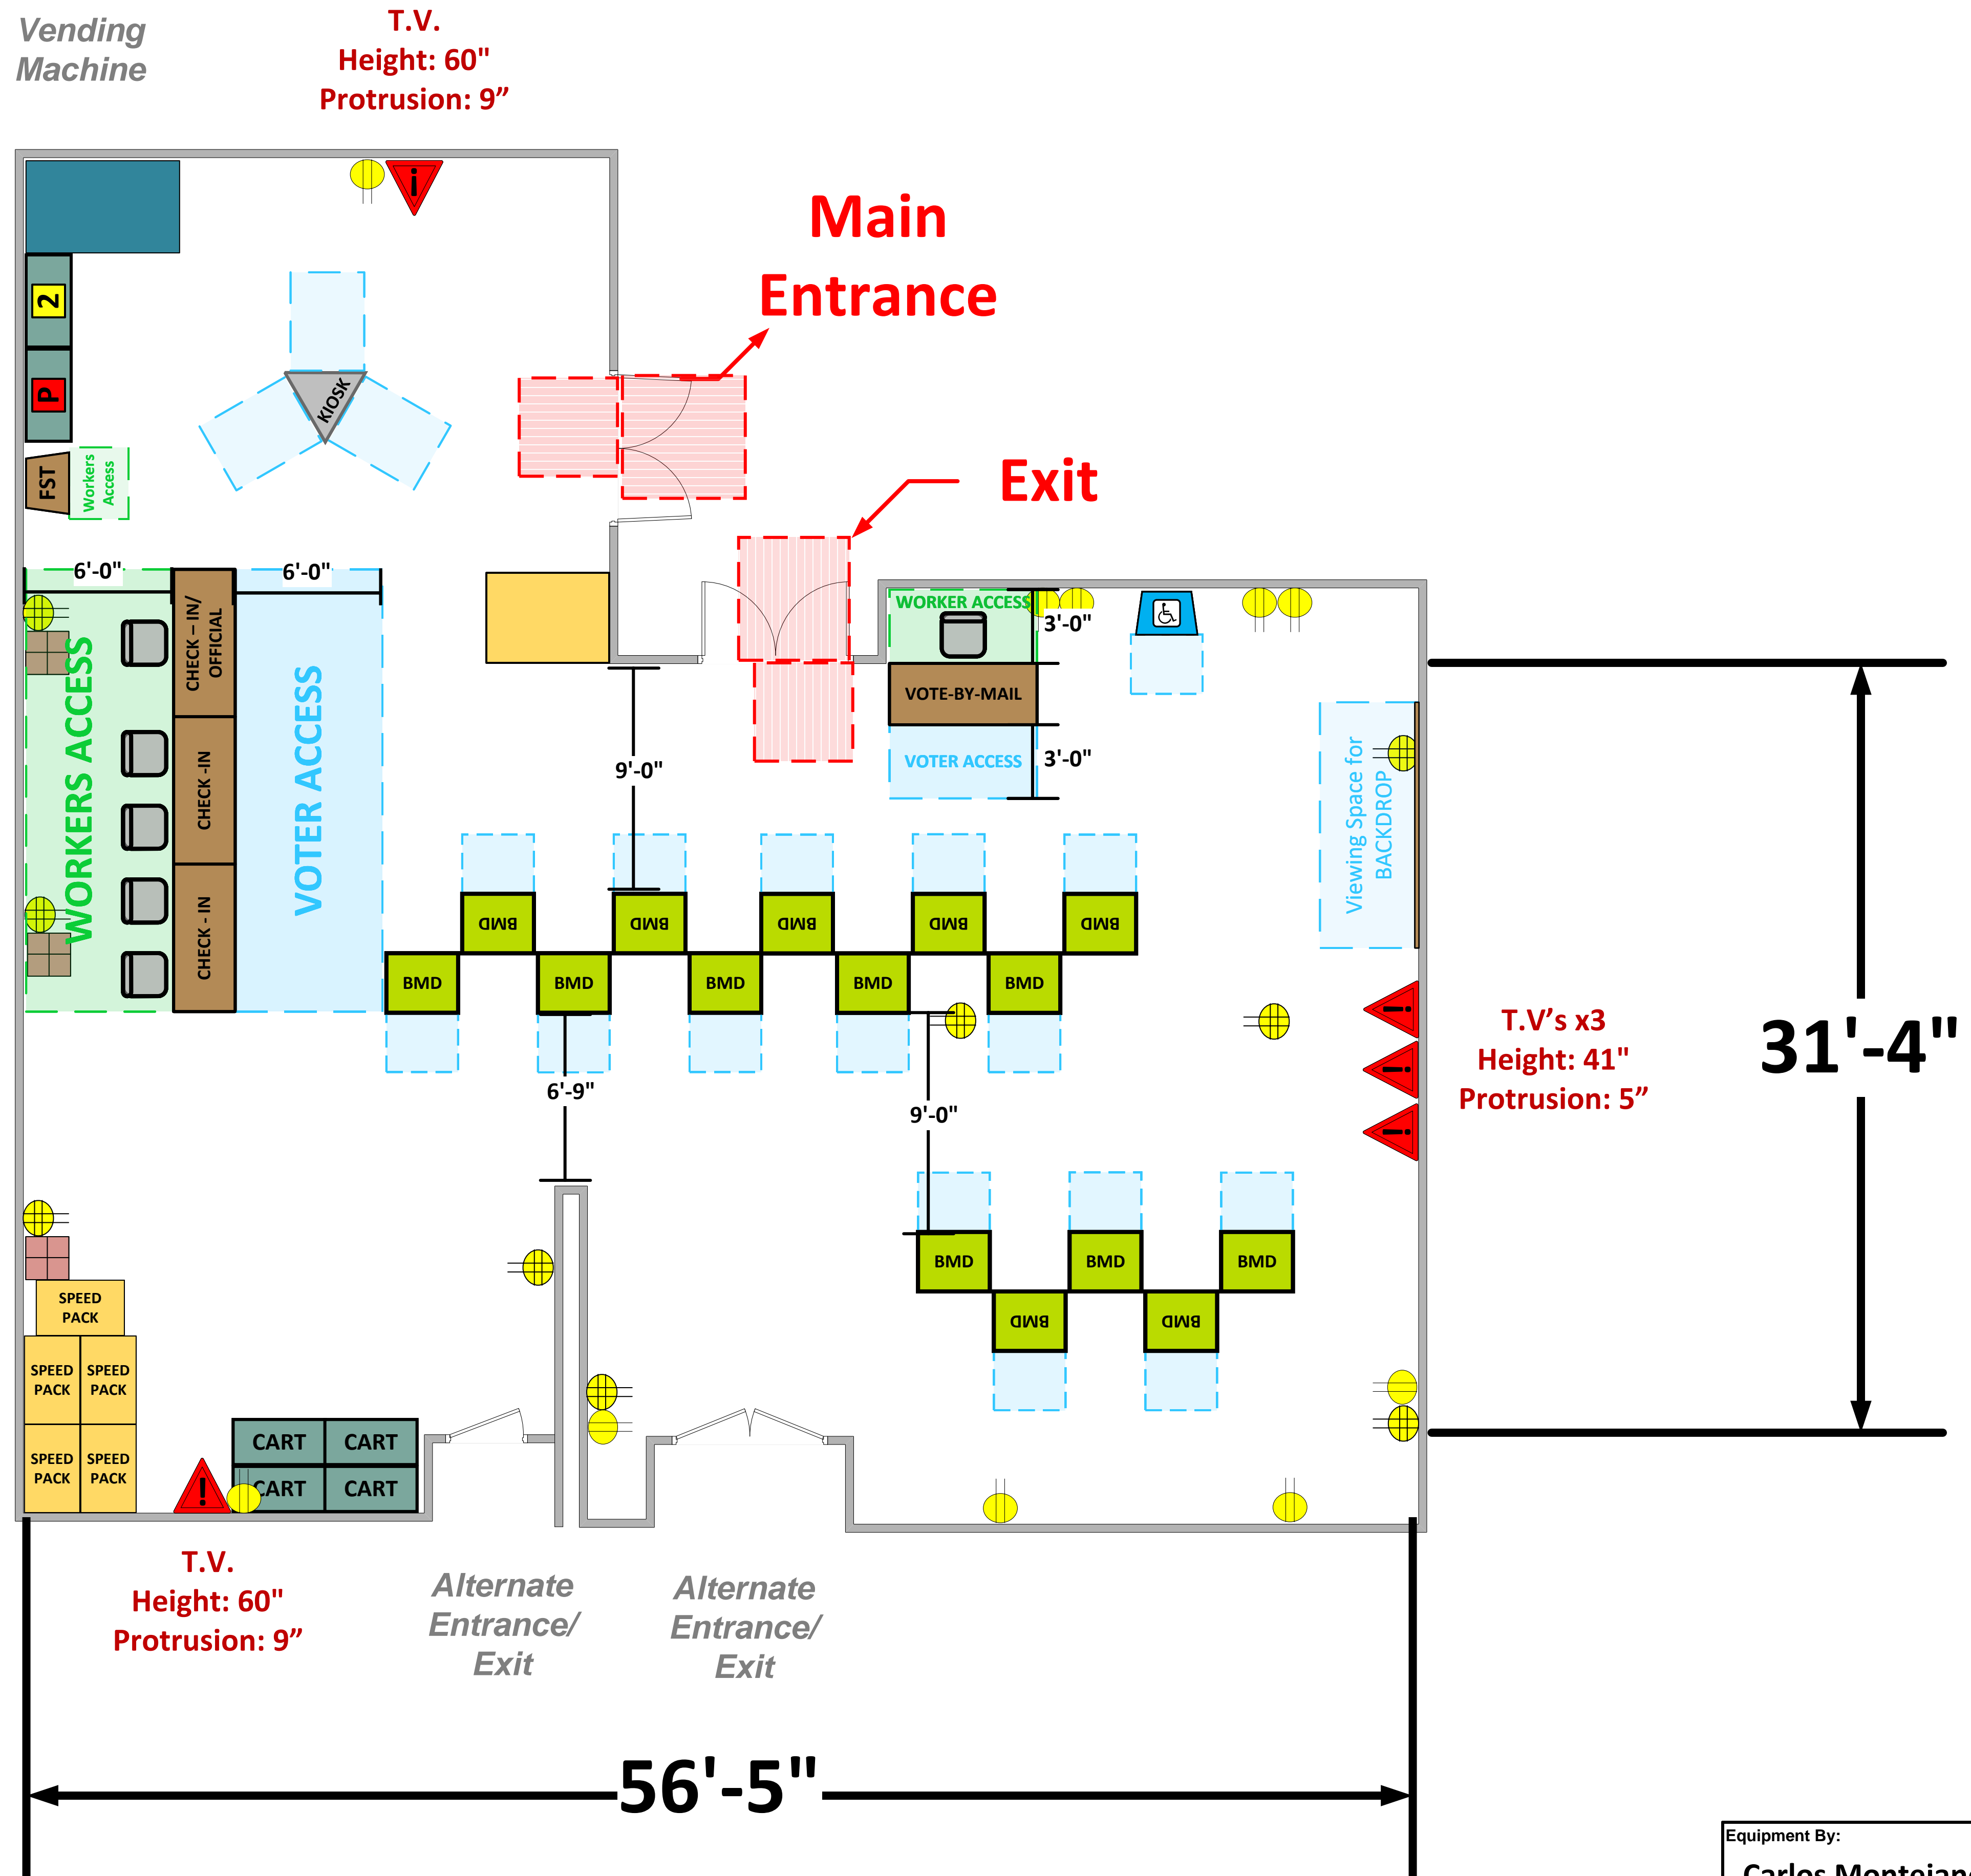

Seminar Room (2,160 Sq. Ft.)

LEGEND

Room Size	Dimension: 56'5"x31'4"	Sq. Ft: 2,160
Number of BMDs	15	
POWER OUTLET		
PROTRUDING OBJECT		
Do Not Block Area		

VCID 21770
Bioscience LA

Each chair at a CHECK-IN station equals one ePollbook

Equipment By:	Date:
Carlos Montejano	10/25/2023
Skeleton Drawn By:	Date:
Carlos Montejano	10/25/2023
Scale:	
1/4" inches = 1' Ft.	