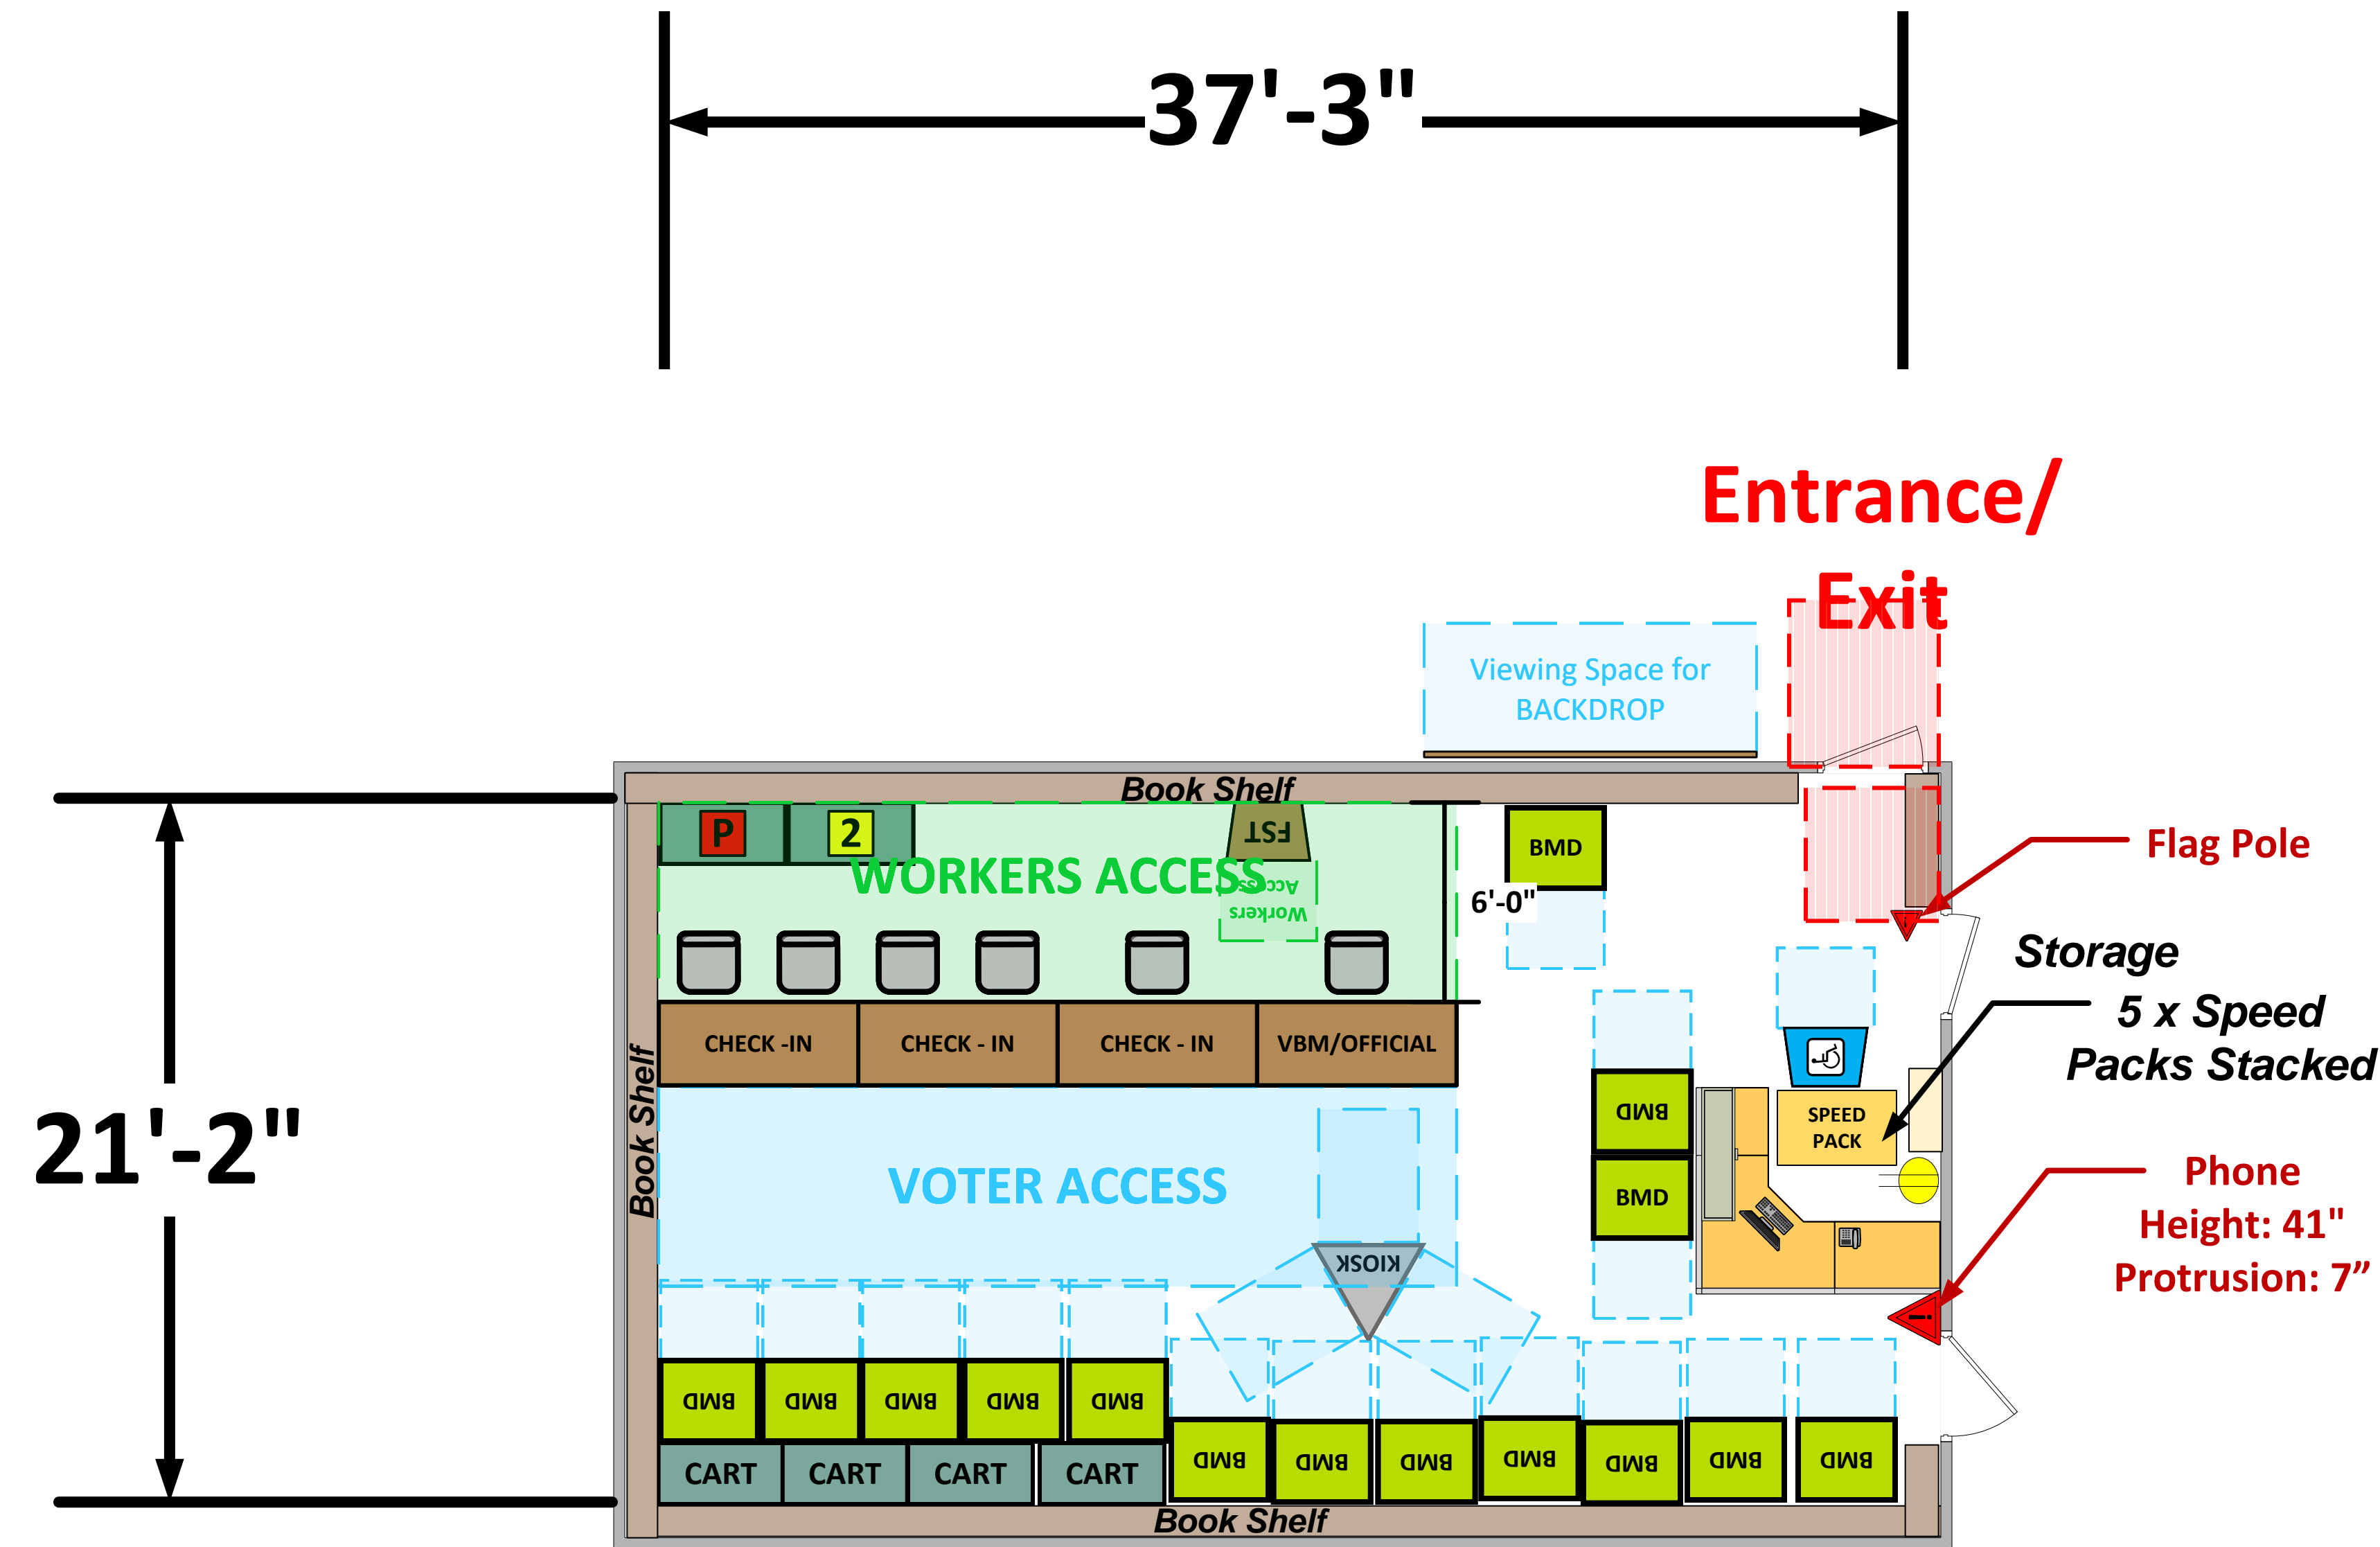

Library Room (Usable 699 Sq. Ft.)

LEGEND

Room Size	Dimension: Usable	Sq. Ft: 699
Number of BMDs	15	
POWER OUTLET		
PROTRUDING OBJECT		
Do Not Block Area		

TITLE
VCID 21784
Toluca Lake Elementary

Each chair at a CHECK-IN station equals one ePollbook

Equipment By: Ryan Rivas	Date: 11/22/23
Skeleton Drawn By: Ryan Rivas	Date: 11/21/23
Scale: 1/4" inches = 1' Ft.	