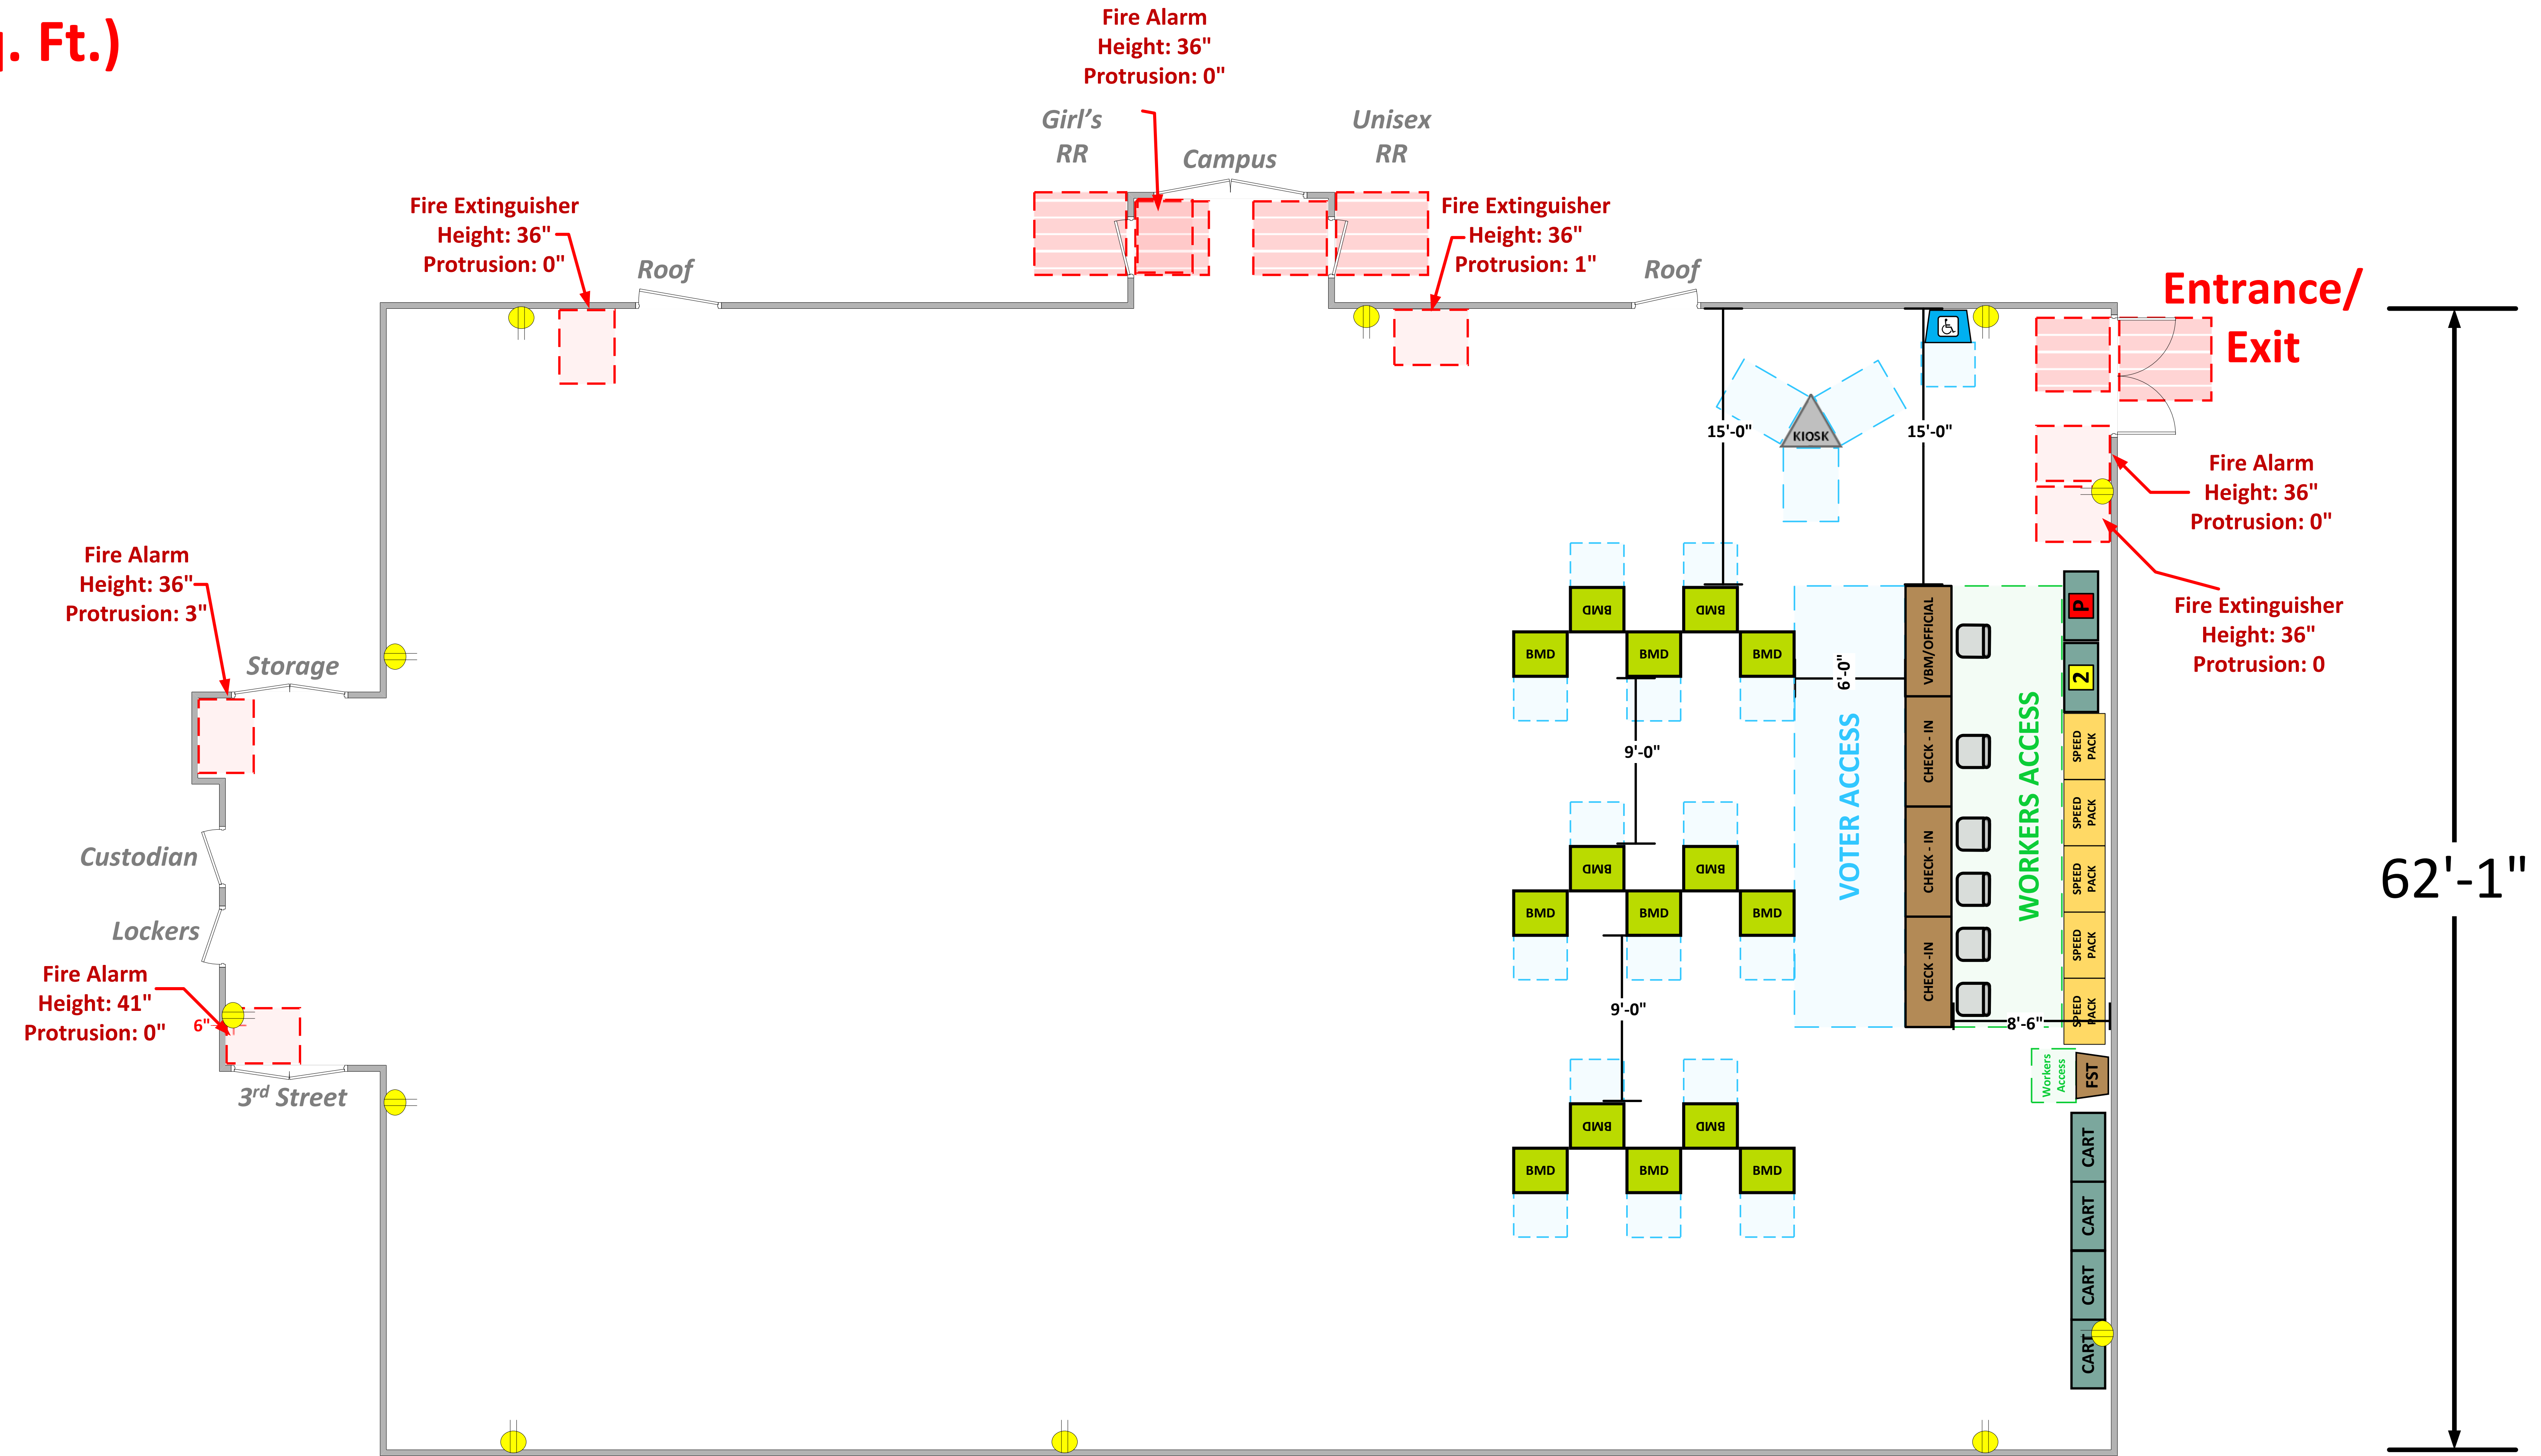

Gymnasium

(5,825 Usable Sq. Ft.)

LEGEND

Room Size	Dimension: 93'10" x 62'1"	Sq. Ft.: 5,825'
Number of BMDs	15	
POWER OUTLET		
PROTRUDING OBJECT		
Do Not Block Area		

TITLE

VCID 21932
Ramona High School

93'-10"

62'-1"

Each chair at a CHECK-IN station equals one ePollbook

Equipment By:	Date:
Dustin Fuller	4/21/2026
Skeleton Drawn By:	Date:
David Chaparro	02/04/26
Scale:	
1/4" inches = 1' Ft.	