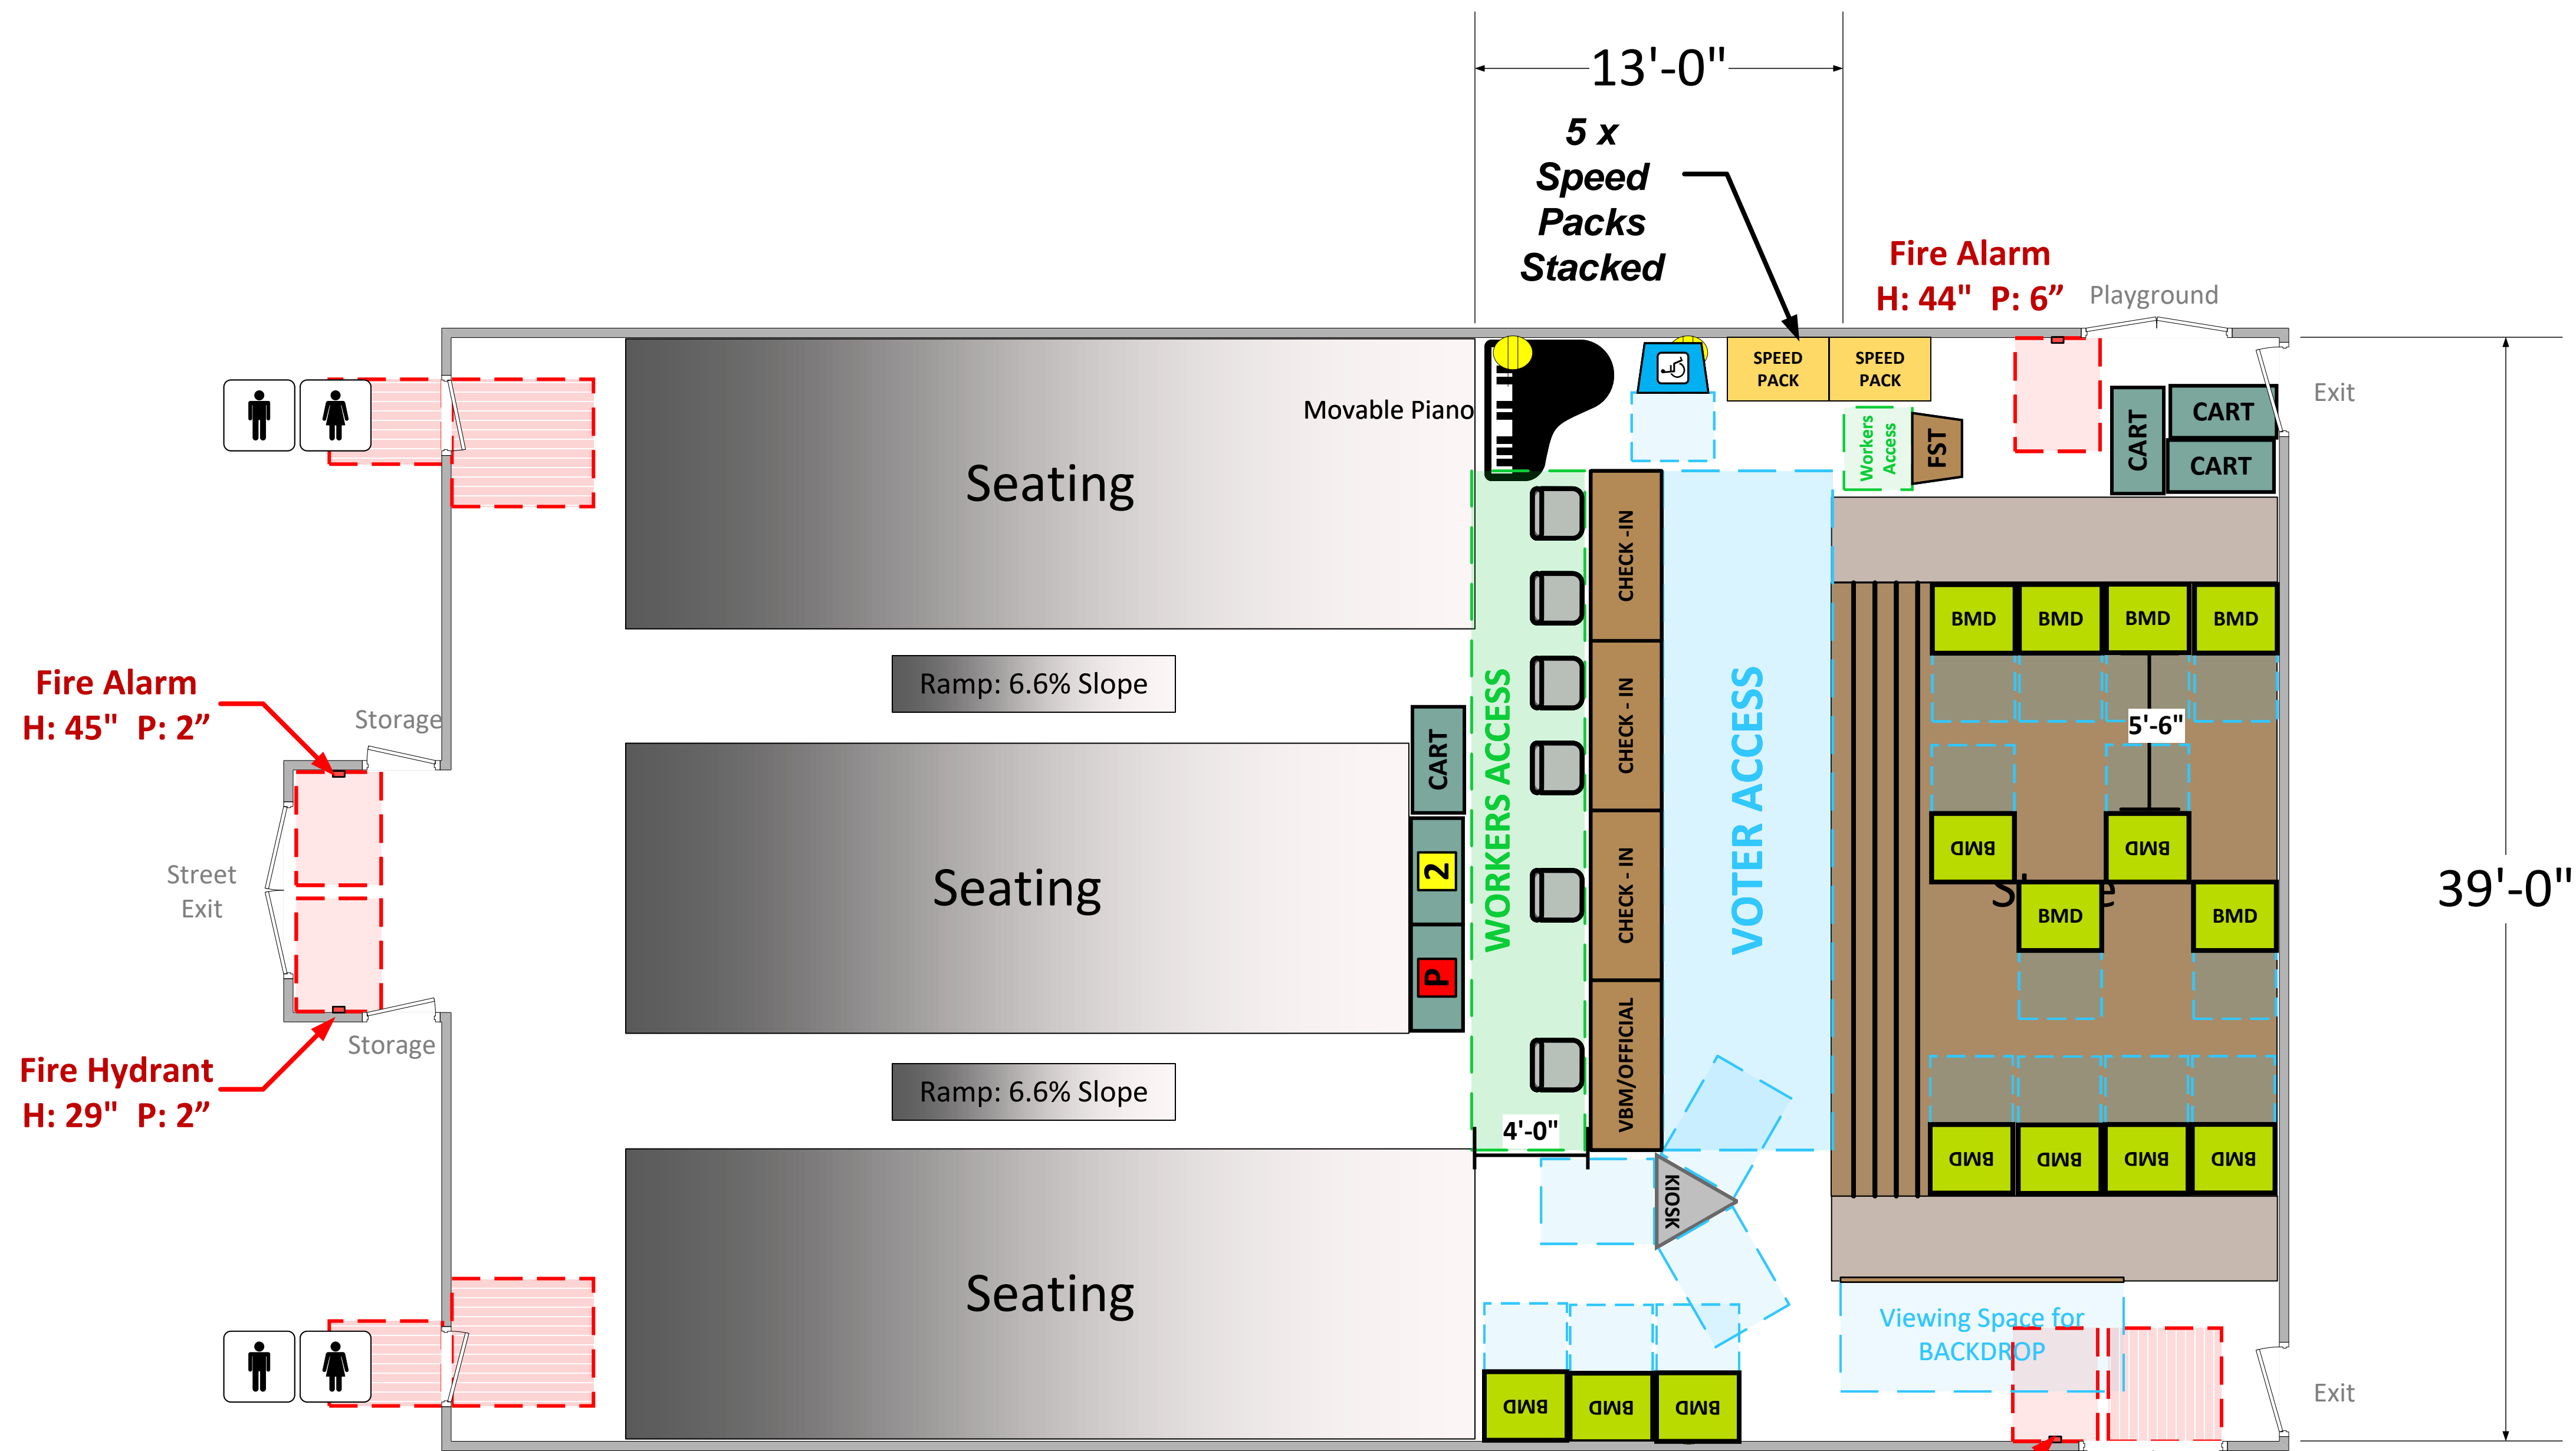

Auditorium

(1,387 Usable Sq. Ft.)

LEGEND

Room Size	Dimension:	Sq. Ft:
	13' x 39'	1,387'
Number of BMDs	15	
POWER OUTLET		
PROTRUDING OBJECT		
Do Not Block Area		

TITLE

VCID 22133

Andasol Avenue Elementary School

Each chair at a CHECK-IN station equals one ePollbook

Equipment By:	Date:
Ryan Rivas	01/26/24
Skeleton Drawn By:	Date:
David Chaparro	01/26/24
Scale:	
1/4" inches = 1' Ft.	