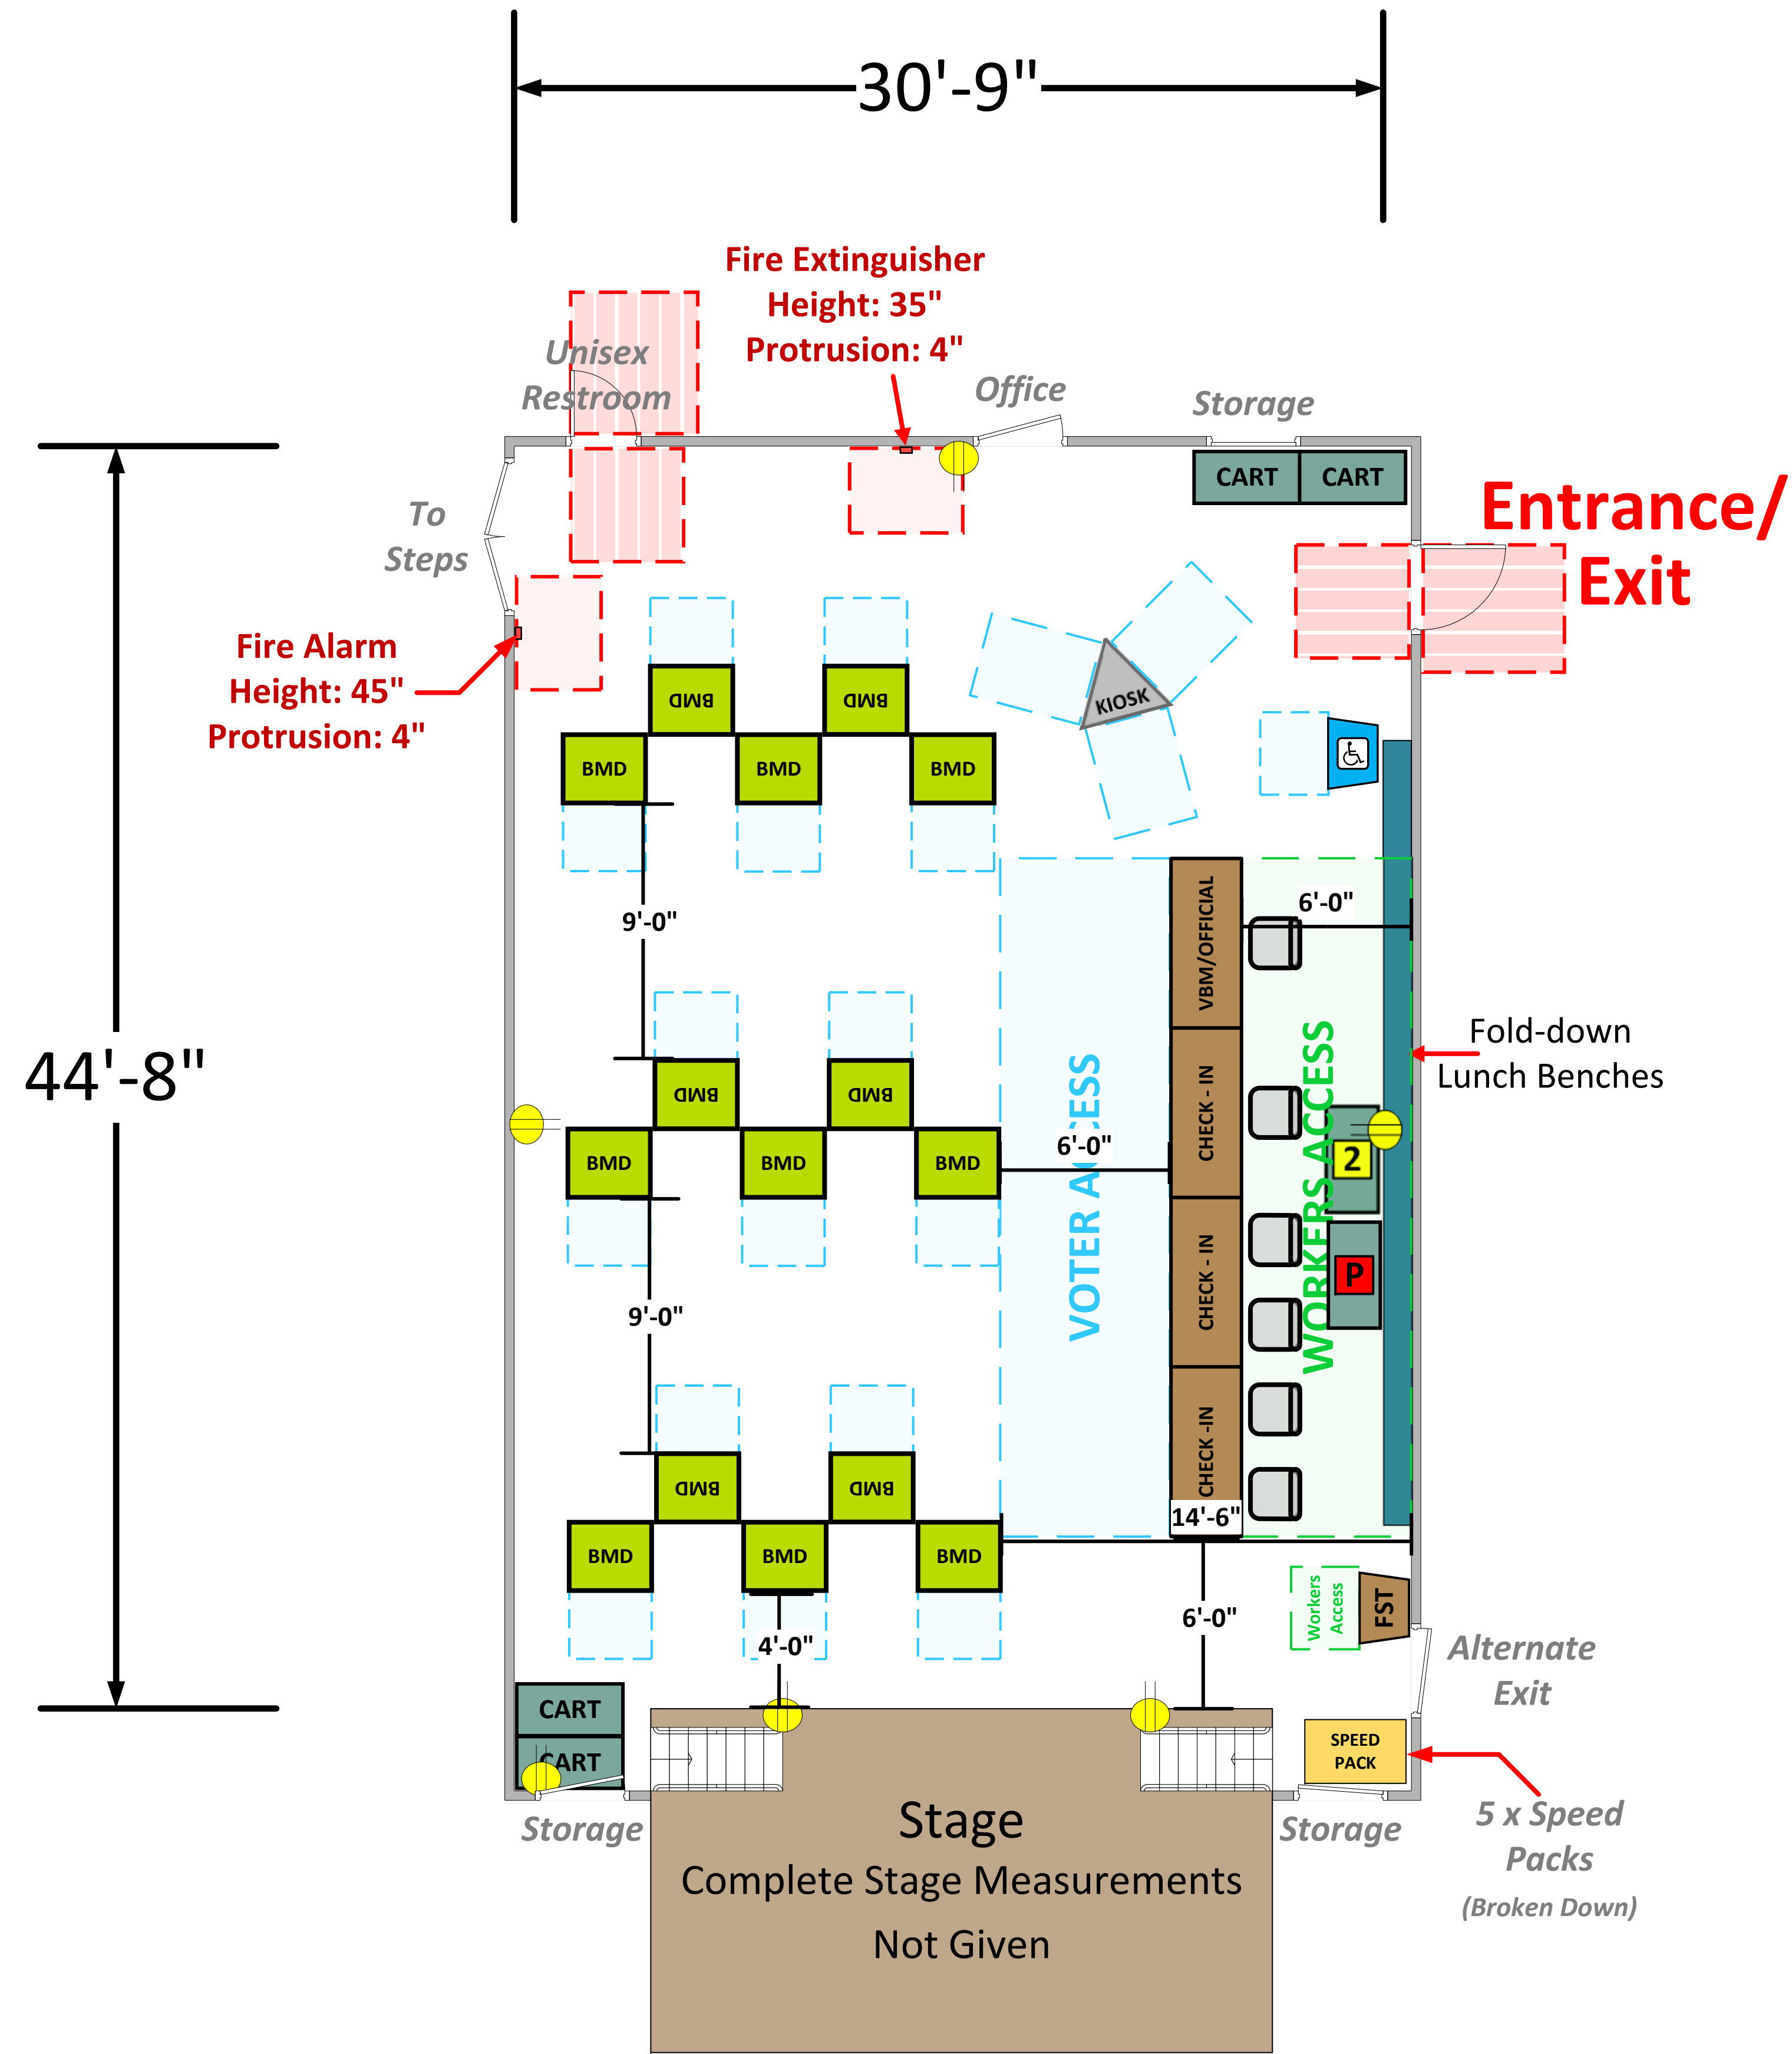

Multi-Purpose Room (1,350 Usable Sq. Ft.)

LEGEND

Room Size	Dimension: 30'9" x 44'8"	Sq. Ft: 1,373'
Number of BMDs	15	
POWER OUTLET		
PROTRUDING OBJECT		
Do Not Block Area		

TITLE
VCID 22140
Ann Street Elementary School

Each chair at a CHECK-IN station equals one ePollbook

Equipment By: Scott Taylor	Date: 04/23/26
Skeleton Drawn By: David Chaparro	Date: 04/09/26
Scale: 1/4" inches = 1' Ft.	