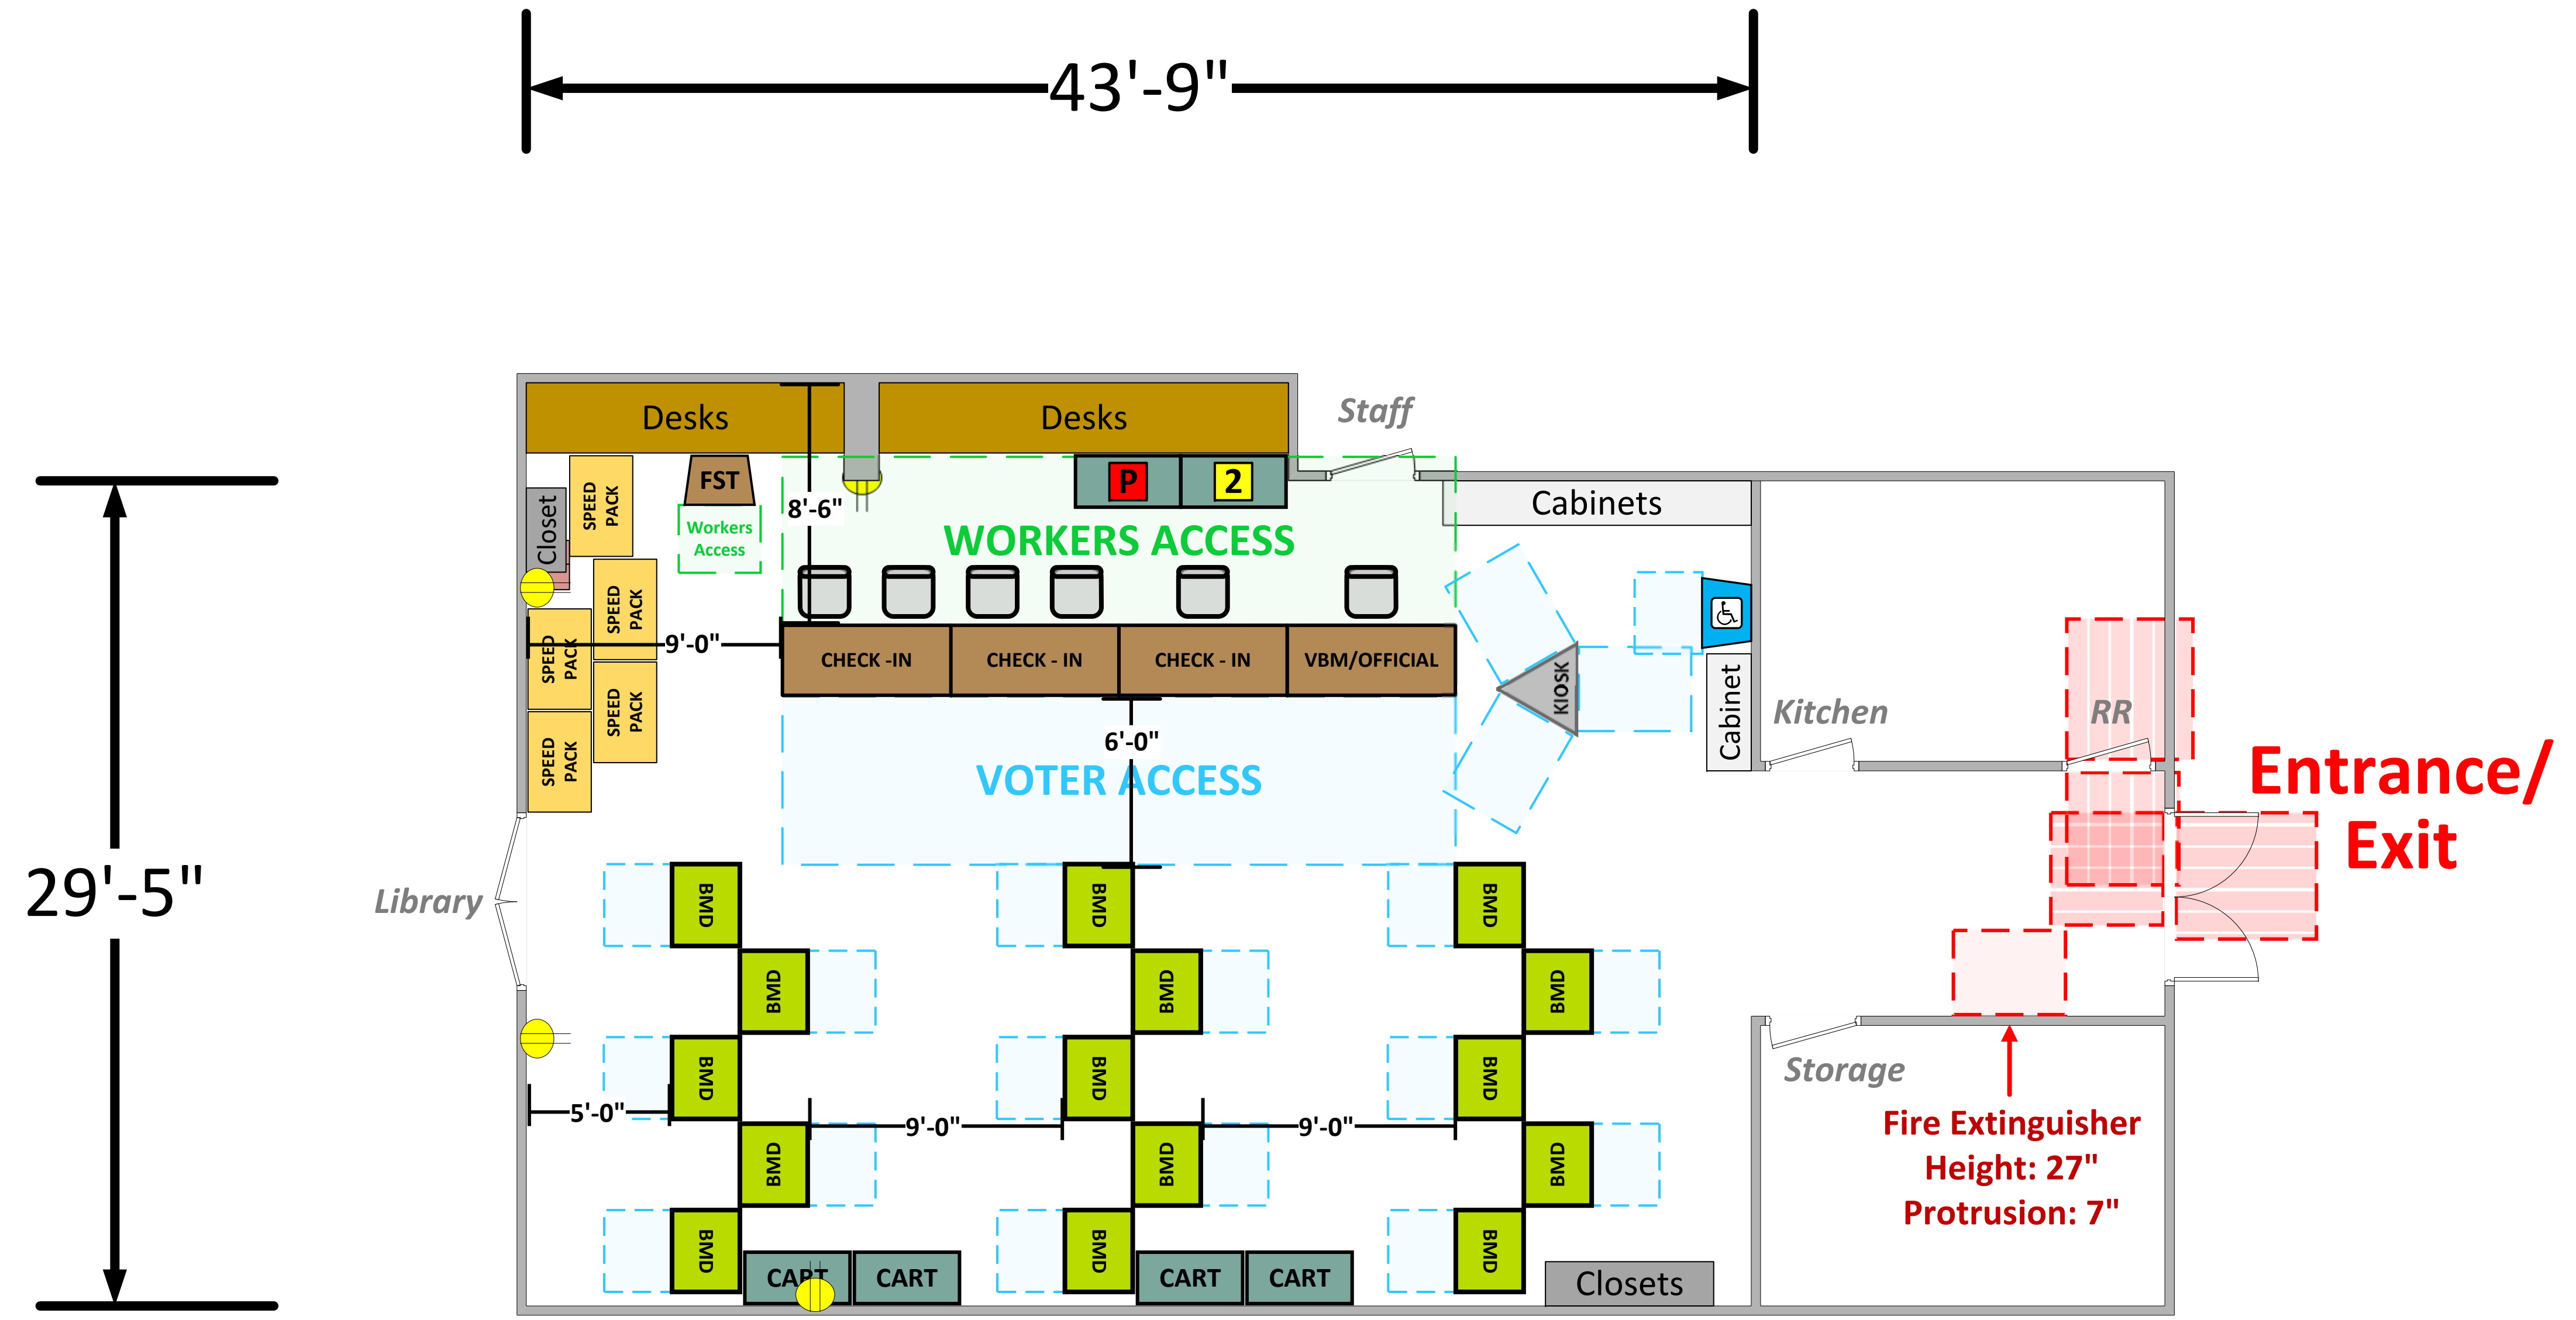

Meeting Room (1,217 Usable Sq. Ft.)

LEGEND

Room Size	Dimension: 43'9" x 29'5"	Sq. Ft.: 1,286'
Number of BMDs	15	
POWER OUTLET		
PROTRUDING OBJECT		
Do Not Block Area		

TITLE
VCID 22231
North Hollywood Amelia Earhart
Branch Library

Each chair at a CHECK-IN station equals one ePollbook

Equipment By: Dustin Fuller	Date: 04/23/2026
Skeleton Drawn By: David Chaparro	Date: 04/22/26
Scale: 1/4" inches = 1' Ft.	