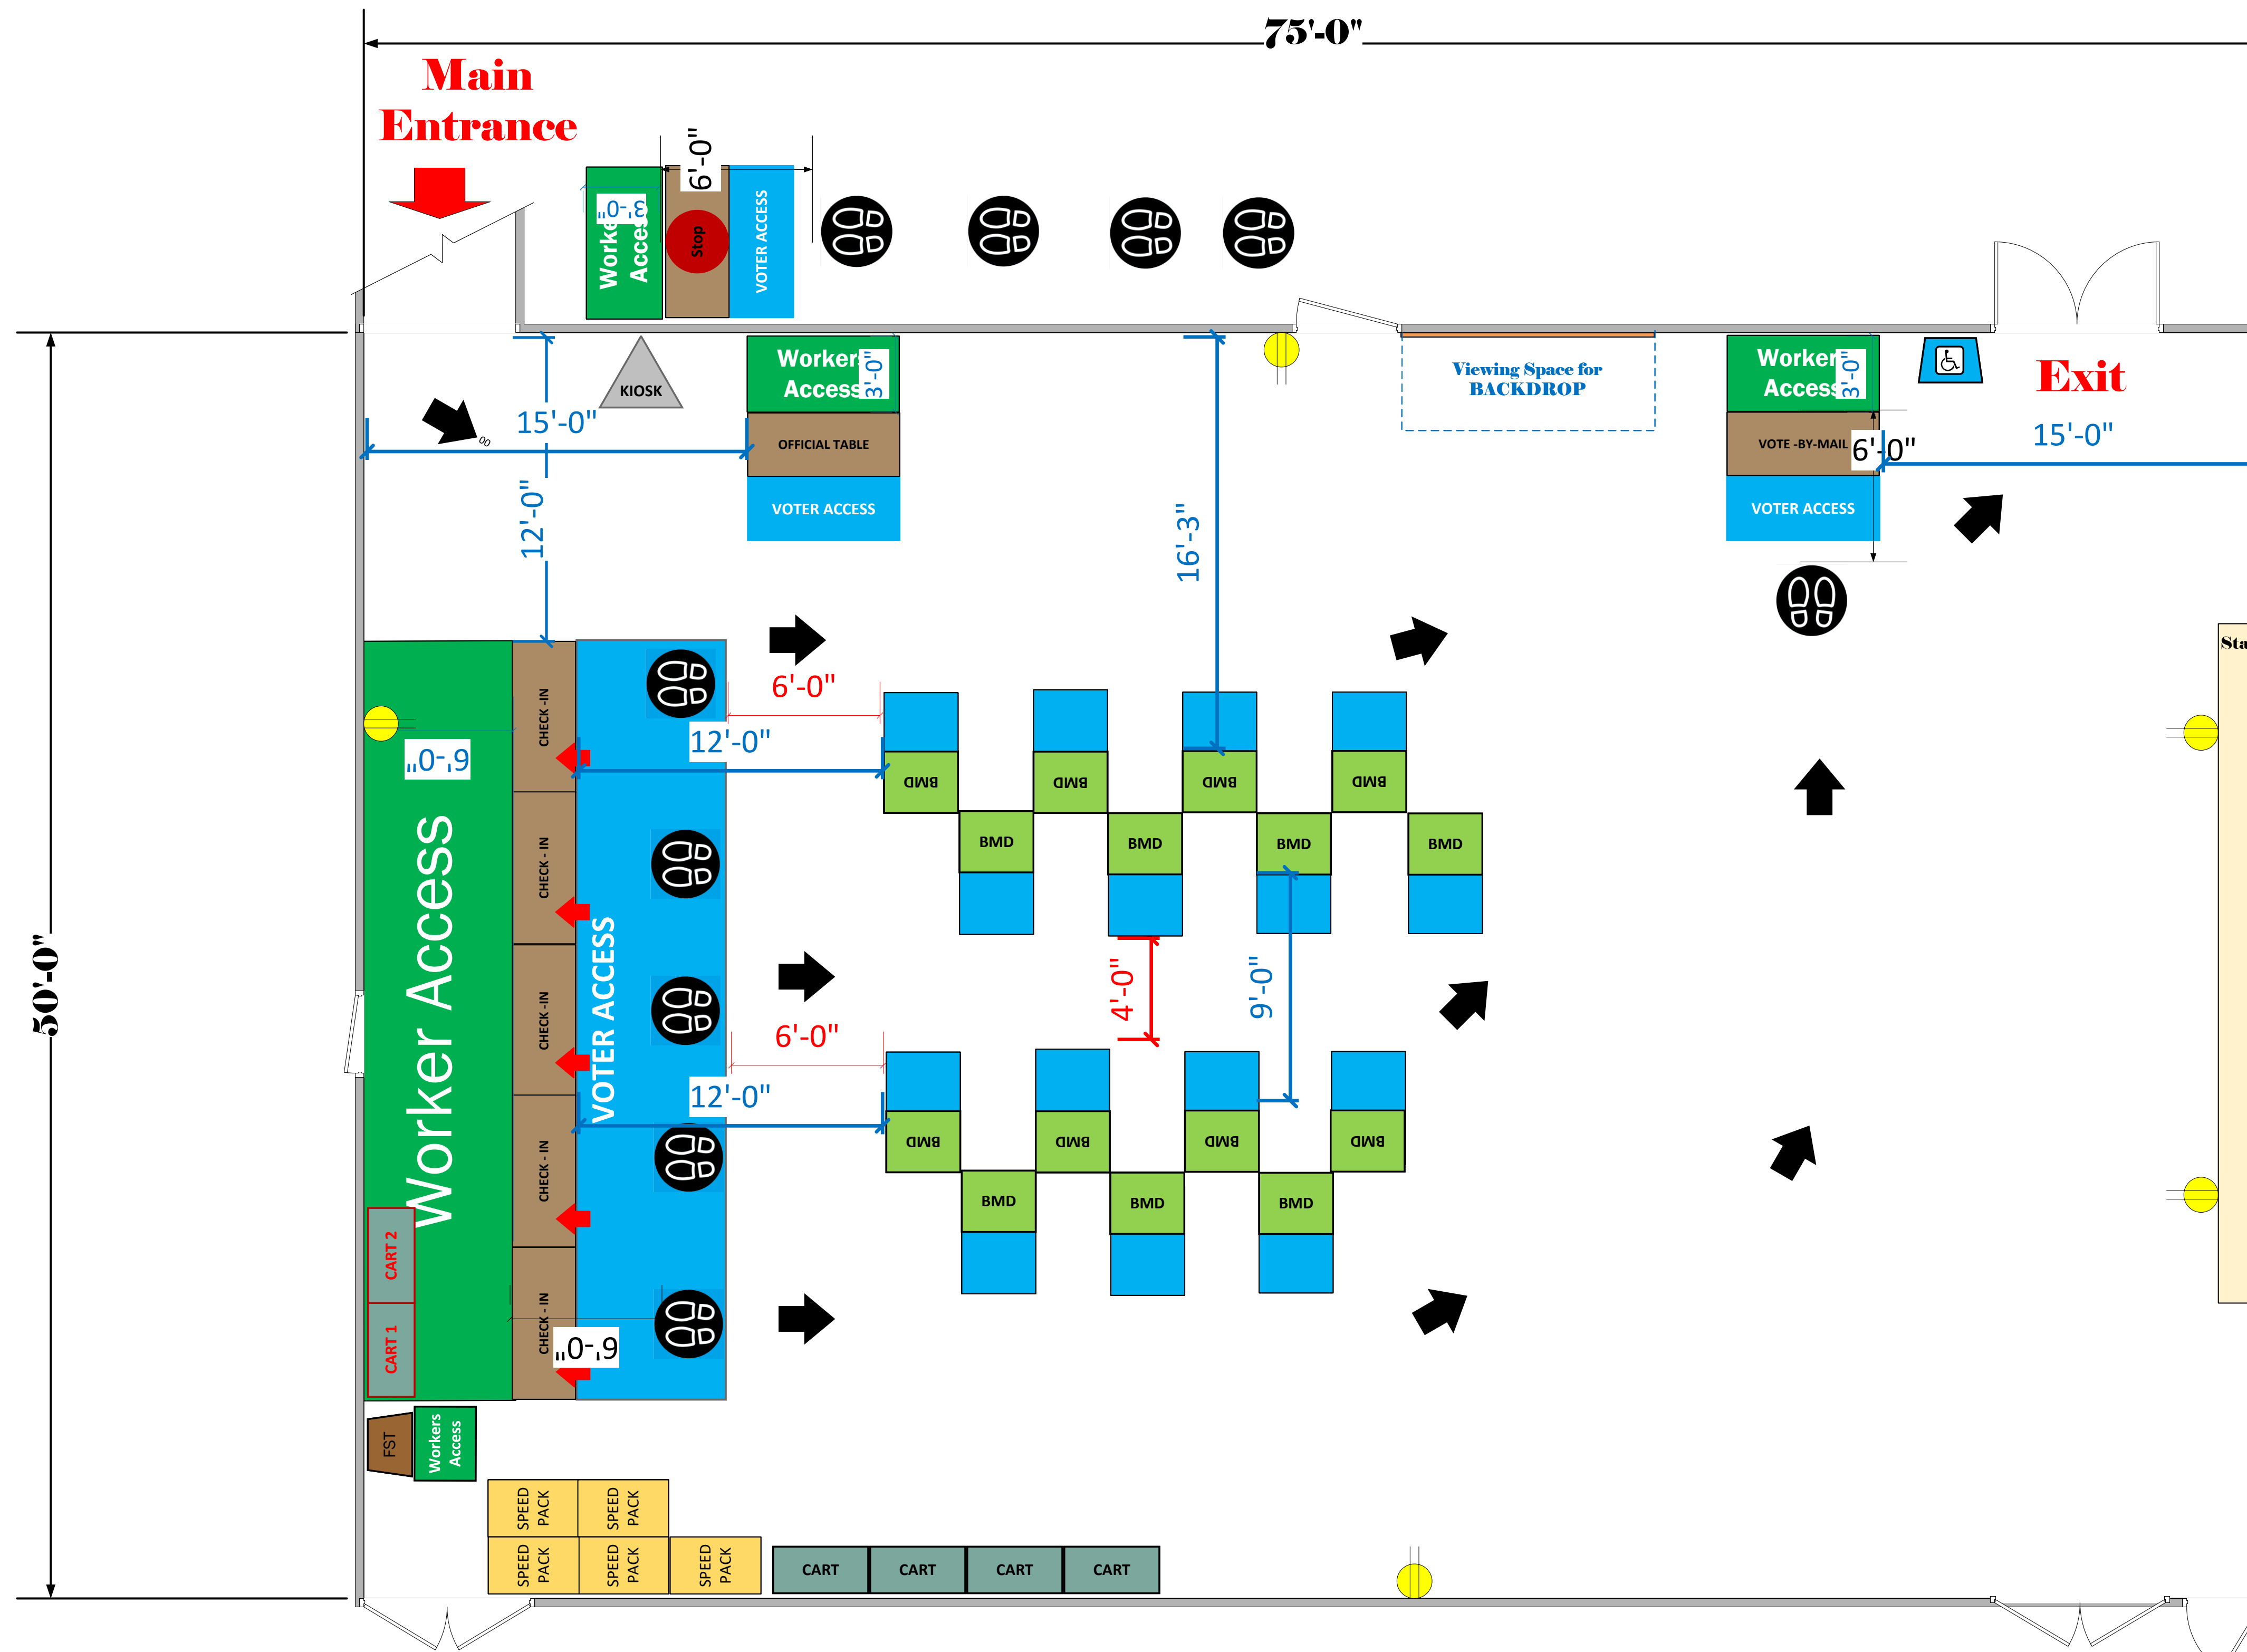

# Auditorium (3,750 Sq Ft)

## LEGEND

Room Size	Dimension: 50'x 75'	Sq. Ft: 3,750
EPB	Primary:	Secondary:
BMD	Total: 15	Actual: 15
Circuits	Total:	Usable:
Floor Decals		
BALLOT MARKING DEVICE		
CHECK IN TABLE		
BMD CART		
BACKDROP		
KIOSK		
POWER OUTLET		
PROTRUDING OBJECT		
ROUTER		
POWER CORDS		

TITLE  
**Westminster Ave Elementary School**  
**VCID # 2229**

SCALE  
 1:48  
 DRAWN BY  
**Ryan Rivas**