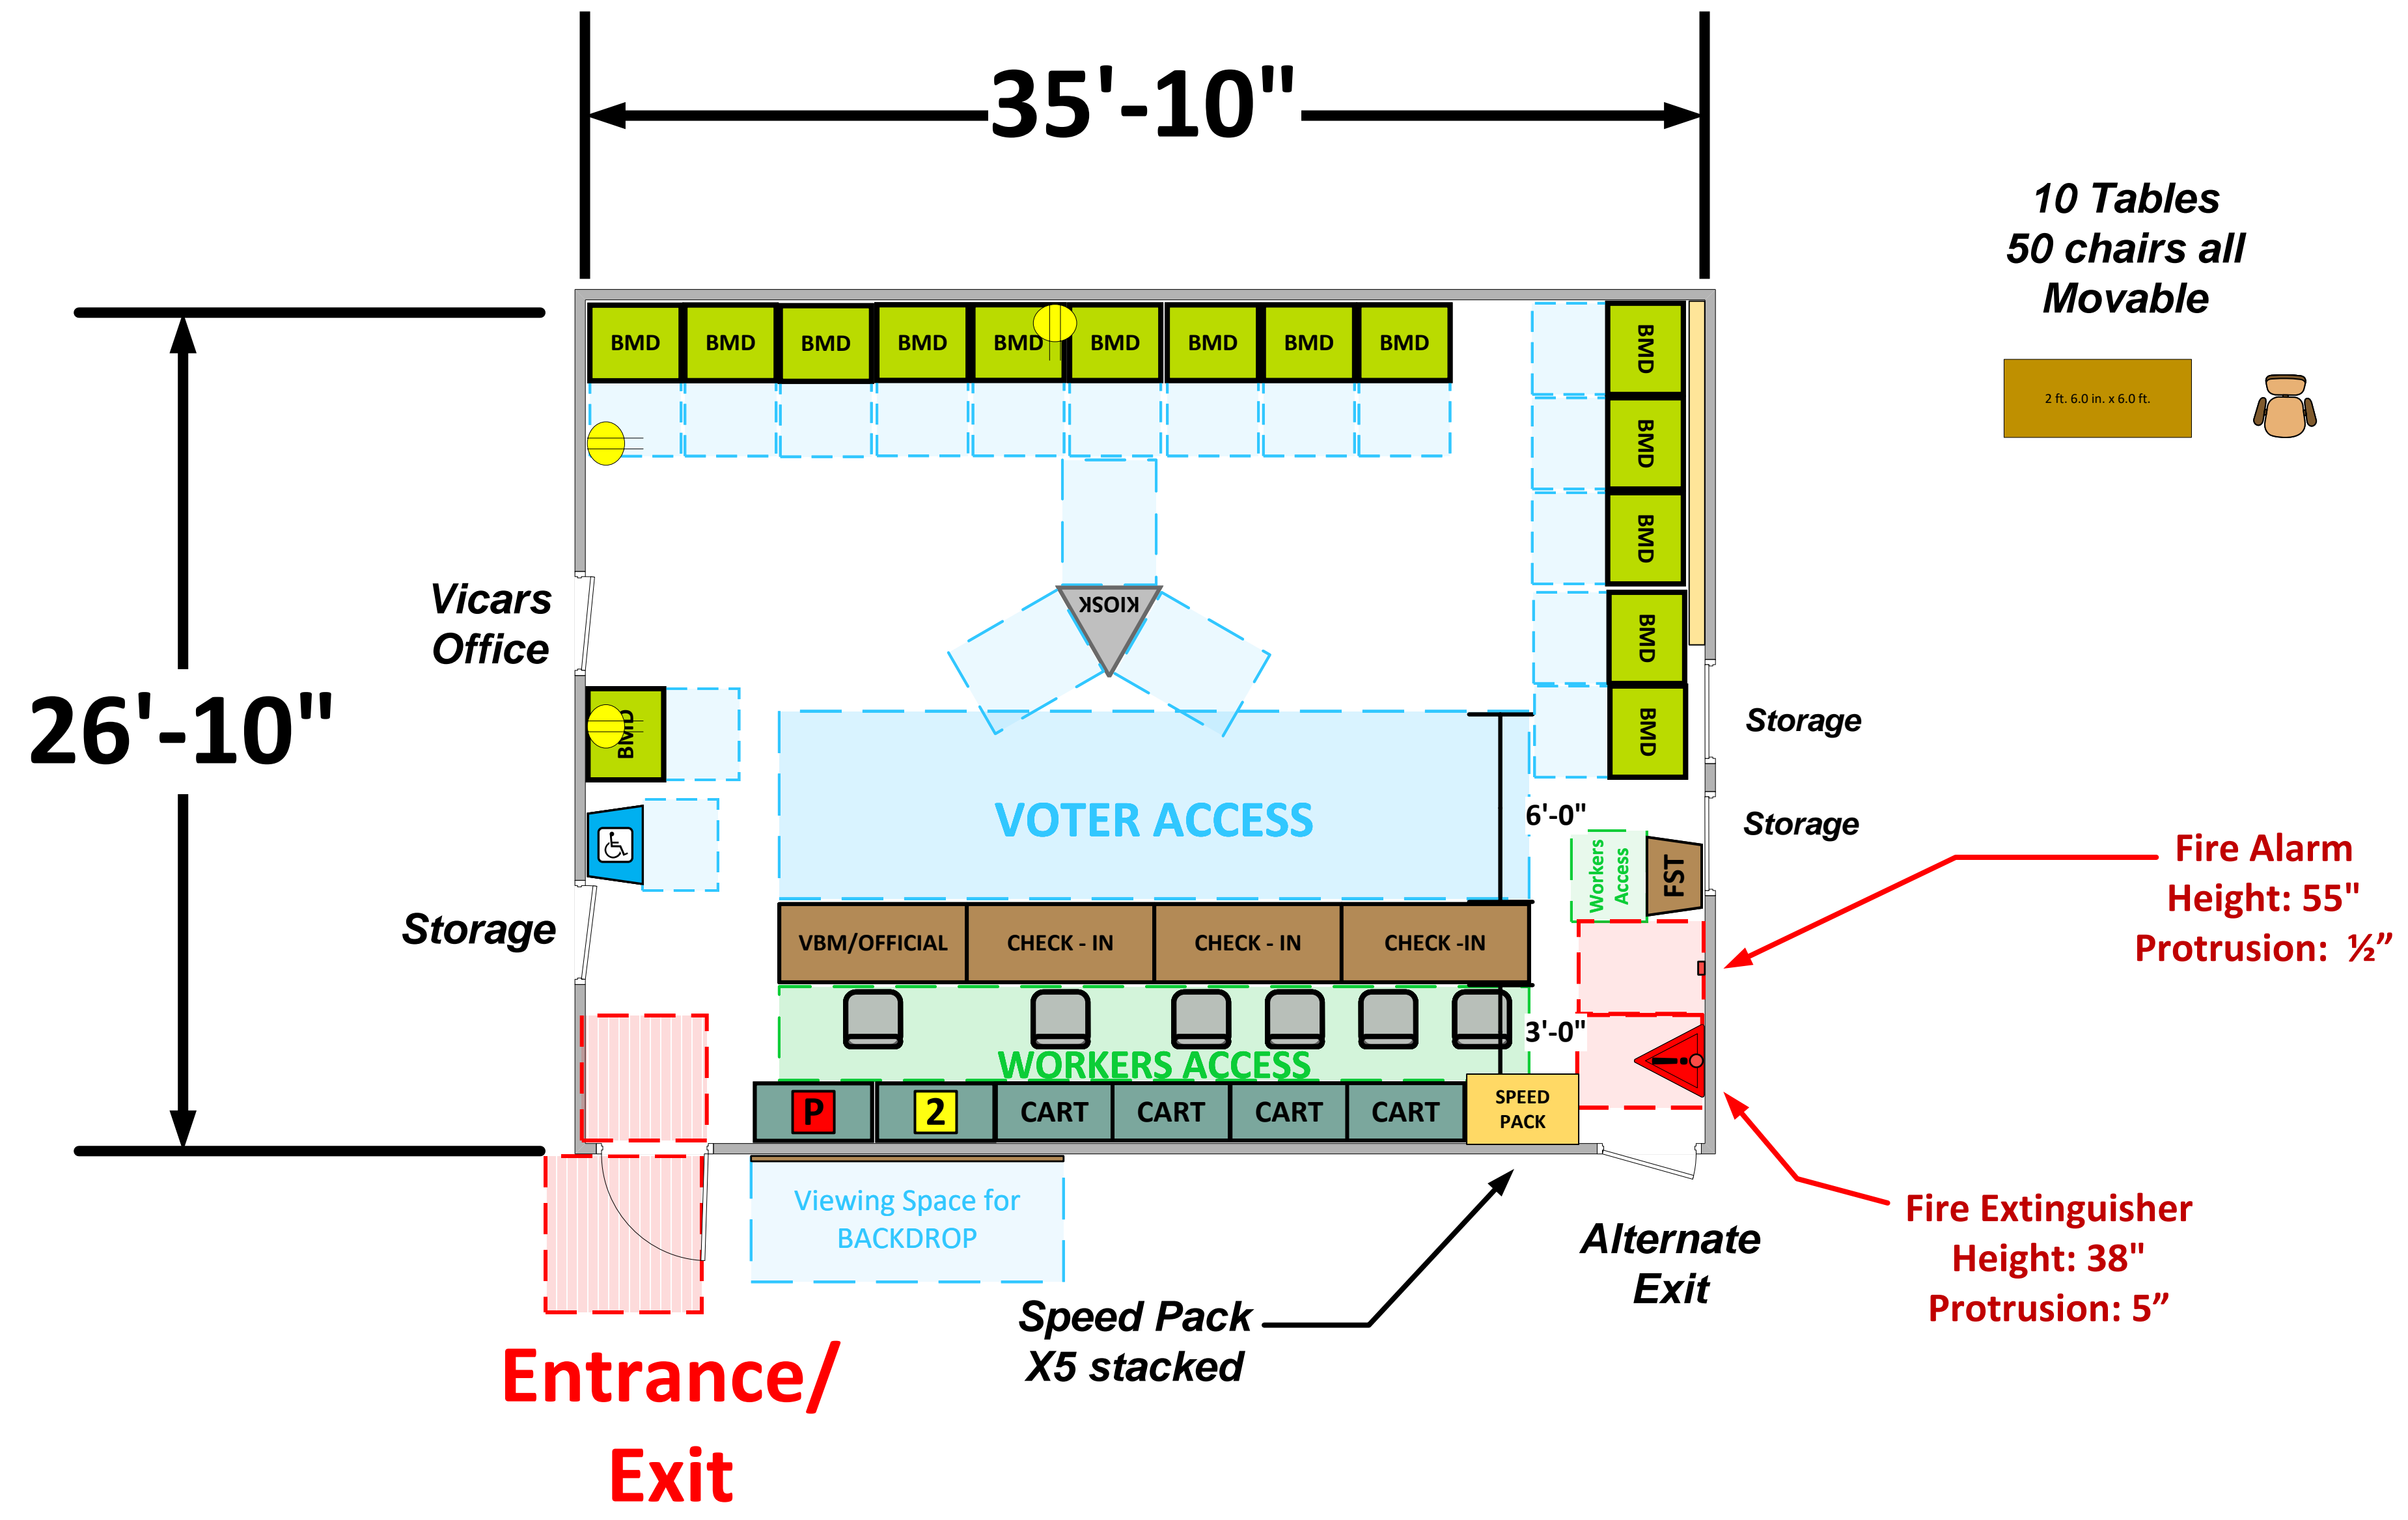

Parish Hall (961 Sq. Ft.)

LEGEND

Room Size	Dimension: 26'10"x35'10"	Sq. Ft: 961
Number of BMDs	15	
POWER OUTLET		
PROTRUDING OBJECT		
Do Not Block Area		

TITLE

VCID 2230
Church of the Holy Communion

Each chair at a CHECK-IN station equals one ePollbook

Equipment By:	Date:
Carlos Montejano	11/16/2023
Skeleton Drawn By:	Date:
Carlos Montejano	11/16/2023
Scale:	
1/4" inches = 1' Ft.	