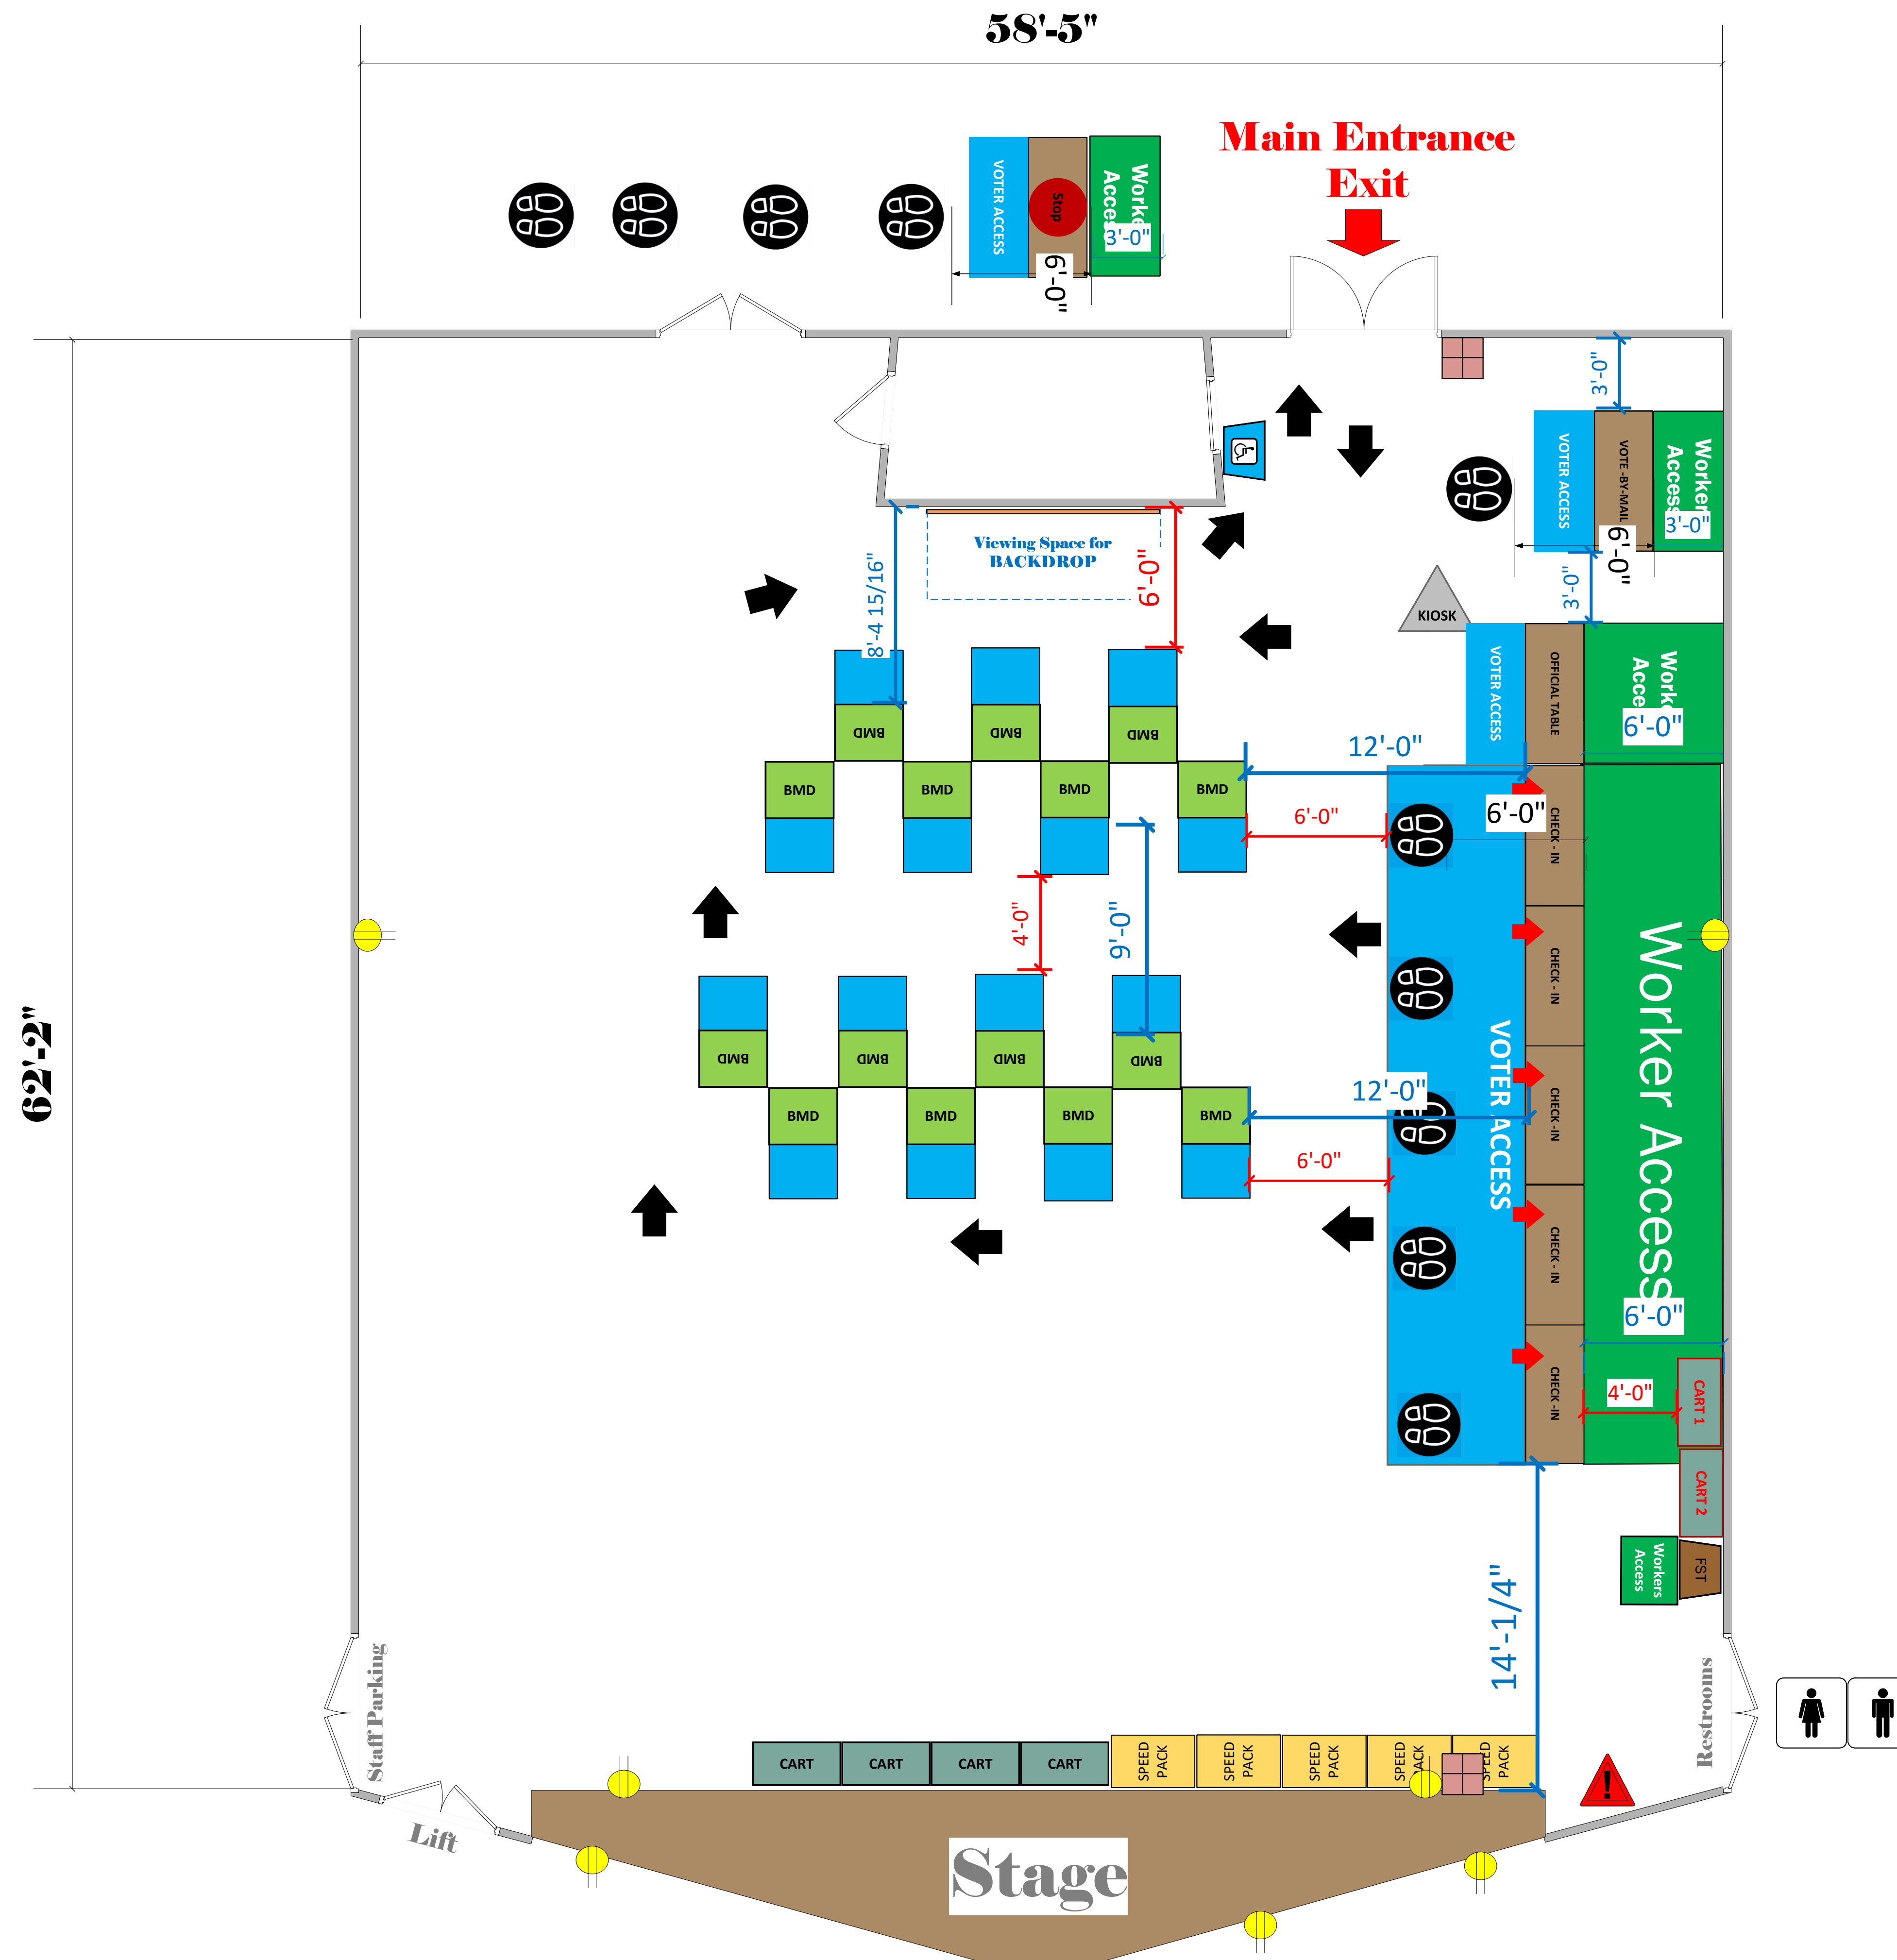

Multi-Purpose Room

(3,471 Usable Sq. Ft.)

LEGEND

Room Size	Dimension: 58'x62'	Sq. Ft. 3471
EPB	Primary:	Secondary:
BMD	Total: 15	Actual: 15
Circuits	Total:	Usable:
Floor Decals		
BALLOT MARKING DEVICE		
CHECK IN TABLE		
BMD CART		
BACKDROP		
KIOSK		
POWER OUTLET		
PROTRUDING OBJECT		
ROUTER		
POWER CORDS		

Palos Verdes Intermediate School VC ID # 2232

SCALE	1:48
DRAWN BY	Ryan Rivas