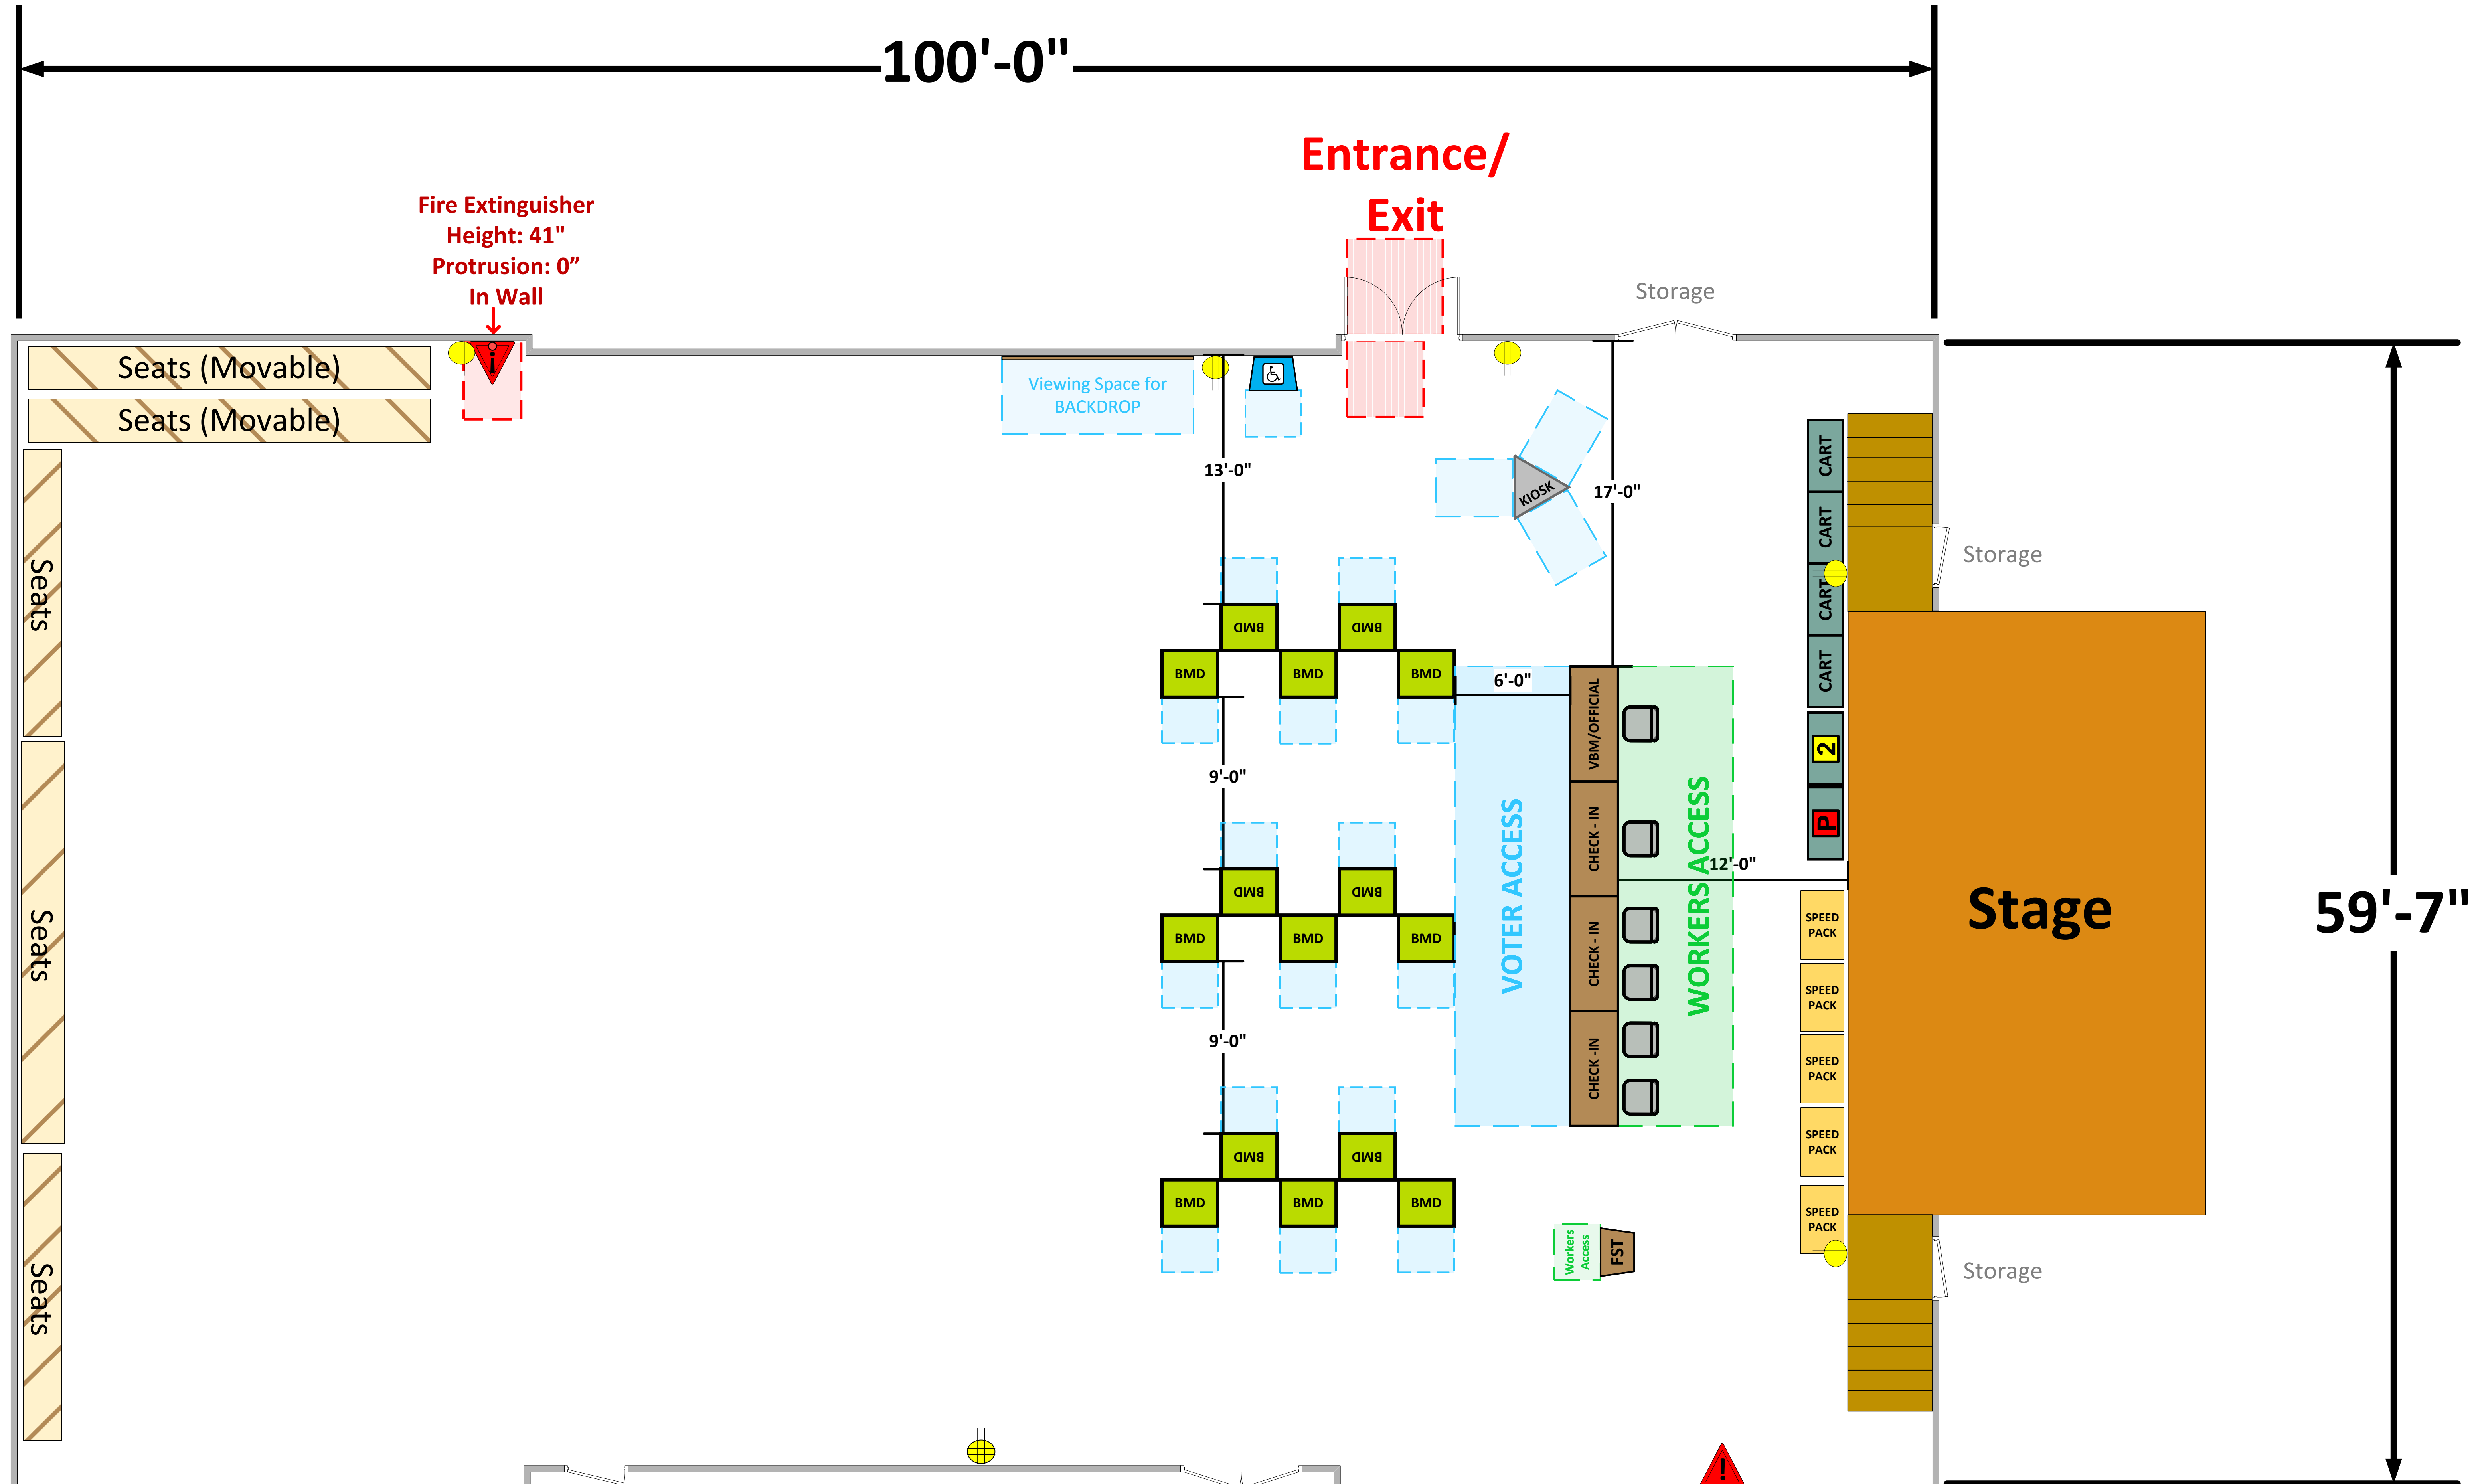

Gymnasium

(5,958 Usable Sq. Ft.)

LEGEND

Room Size	Dimension: 100' x 59'7"	Sq. Ft.: 5,958'
Number of BMDs	15	
POWER OUTLET		
PROTRUDING OBJECT		
Do Not Block Area		

VCID 22333

Tarzana Community Center

Each chair at a CHECK-IN station equals one ePollbook

Equipment By:	Date:
David Chaparro	01/25/24
Skeleton Drawn By:	Date:
Anthony Gonzales	01/15/24
Scale:	
1 1/4" inches = 1' Ft.	