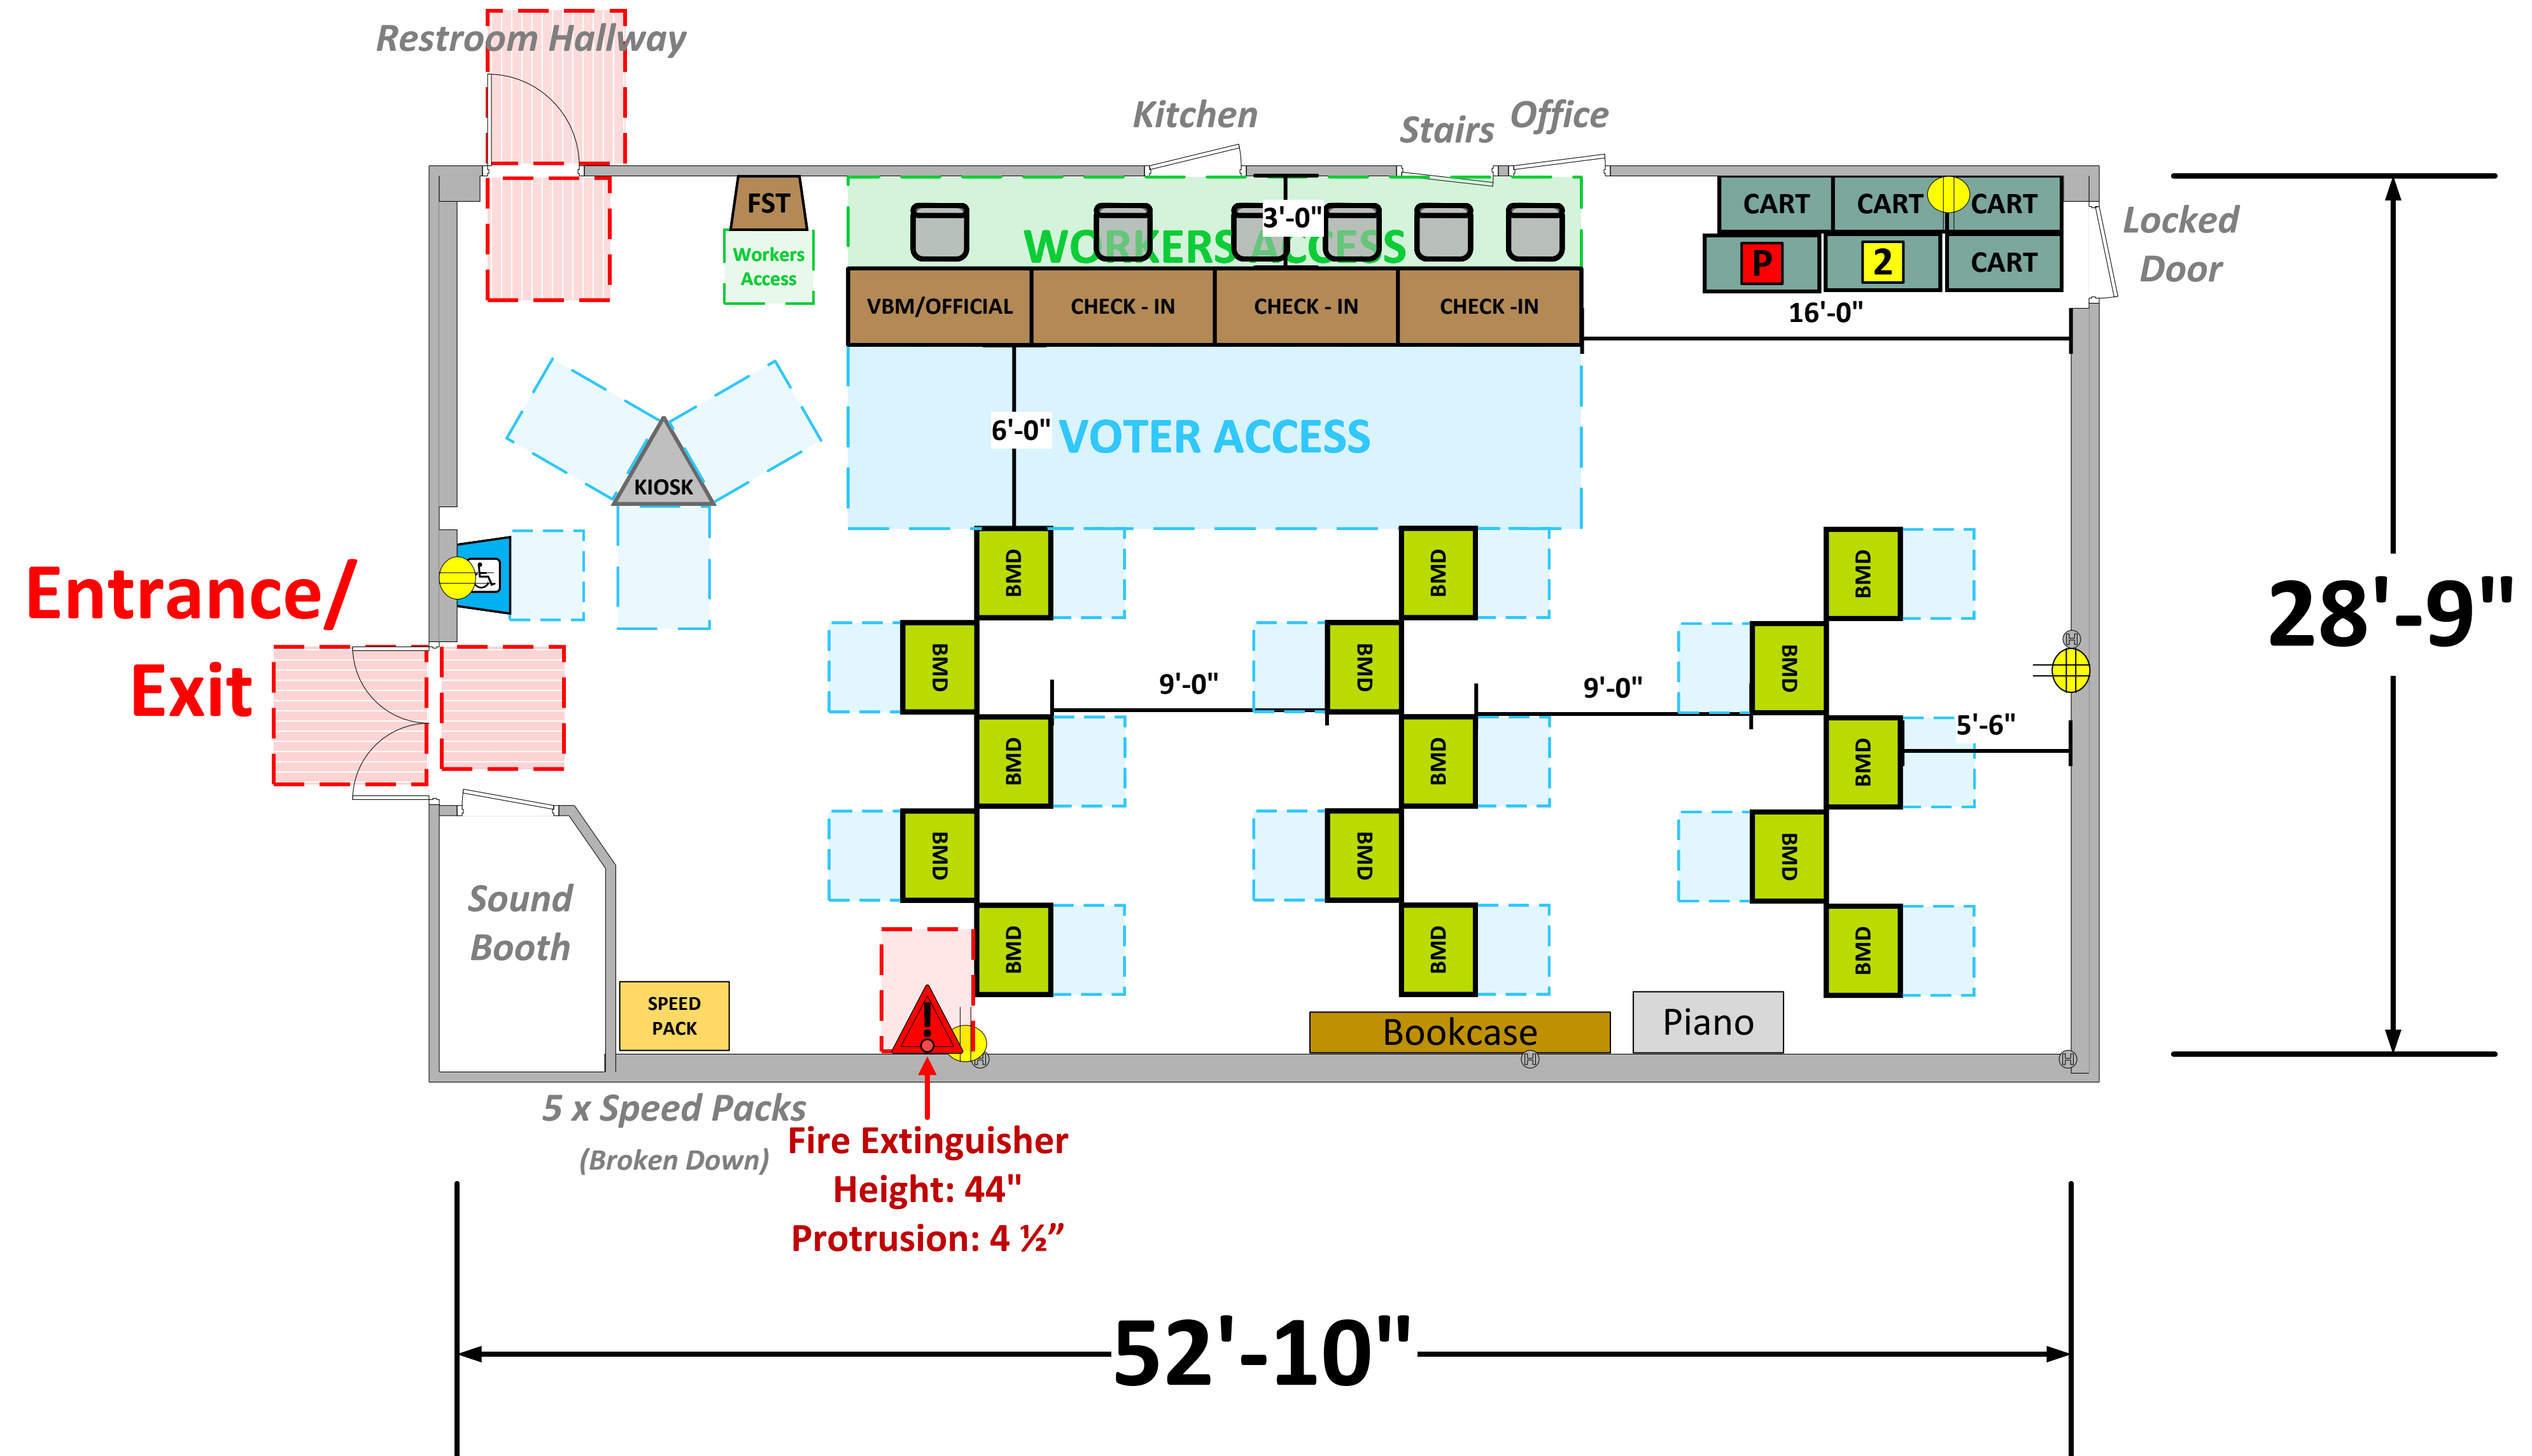

Educational Building (1,507 Usable Sq. Ft.)

LEGEND

Room Size	Dimension: 52'10" x 28'9"	Sq. Ft.: 1,518'
Number of BMDs	15	
POWER OUTLET		
PROTRUDING OBJECT		
Do Not Block Area		

TITLE
VCID 22356
Namgajoo Fellowship Church

Each chair at a CHECK-IN station equals one ePollbook

Equipment By: Scott Taylor	Date: 03/23/26
Skeleton Drawn By: David Chaparro	Date: 03/18/26
Scale: 1/4" inches = 1' Ft.	